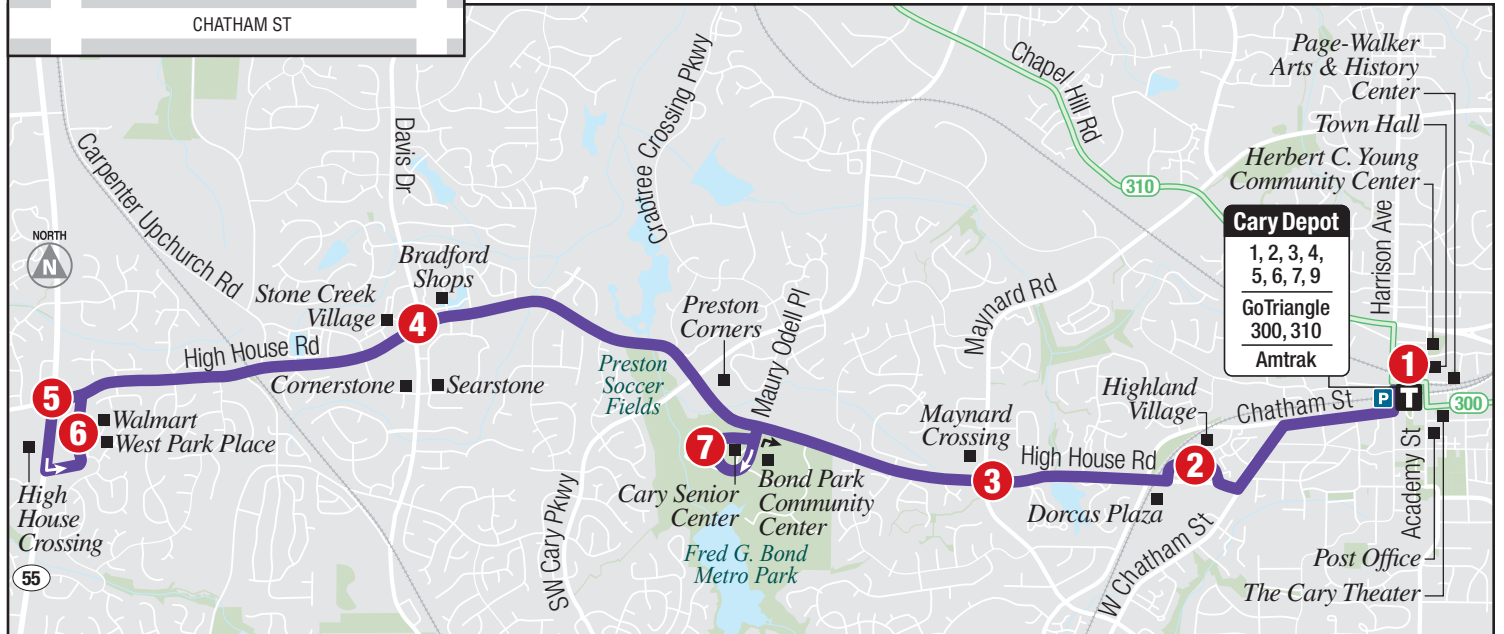

MONDAY-SATURDAY / DE LUNES A SABADO

OUTBOUND TO HIGH HOUSE CROSSING / SALIDA A HIGH HOUSE CROSSING

	1 Cary Depot	2 Highland Village	3 High House at Maynard	4 High House at Davis	5 NC 55 at High House	6 Walmart at NC 55
AM	6:00	6:05	6:08	6:14	6:20	6:24
	6:30	6:35	6:38	6:44	6:50	6:54
	7:00	7:05	7:08	7:14	7:20	7:24
	7:30	7:35	7:38	7:44	7:50	7:54
	8:00	8:05	8:08	8:14	8:20	8:24
	8:30	8:35	8:38	8:44	8:50	8:54
	9:00	9:05	9:08	9:14	9:20	9:24
	9:30	9:35	9:38	9:44	9:50	9:54
	10:00	10:05	10:08	10:14	10:20	10:24
	10:30	10:35	10:38	10:44	10:50	10:54
	11:00	11:05	11:08	11:14	11:20	11:24
	11:30	11:35	11:38	11:44	11:50	11:54
PM	12:00	12:05	12:08	12:14	12:20	12:24
	12:30	12:35	12:38	12:44	12:50	12:54
	1:00	1:05	1:08	1:14	1:20	1:24
	1:30	1:35	1:38	1:44	1:50	1:54
	2:00	2:05	2:08	2:14	2:20	2:24
	2:30	2:35	2:38	2:44	2:50	2:54
	3:00	3:05	3:08	3:14	3:20	3:24
	3:30	3:35	3:38	3:44	3:50	3:54
	4:00	4:05	4:08	4:14	4:20	4:24
	4:30	4:35	4:38	4:44	4:50	4:54
	5:00	5:05	5:08	5:14	5:20	5:24
	5:30	5:35	5:38	5:44	5:50	5:54
6:00	6:05	6:08	6:14	6:20	6:24	
6:30	6:35	6:38	6:44	6:50	6:54	
7:00	7:05	7:08	7:14	7:20	7:24	
8:00	8:05	8:08	8:14	8:20	8:24	
9:00	9:05	9:08	9:14	9:20	9:24	
10:00	10:05	10:08	10:14	10:20	10:24	

INBOUND TO DEPOT / LLEGADA A DEPOT

	6 Walmart at NC 55	4 High House at Davis	7 Senior Center at Bond Park*	3 High House at Maynard	2 Highland Village	1 Cary Depot
AM	6:30	6:35	6:40	6:44	6:49	6:54
	7:00	7:05	7:10	7:14	7:19	7:24
	7:30	7:35	7:40	7:44	7:49	7:54
	8:00	8:05	8:10	8:14	8:19	8:24
	8:30	8:35	8:40	8:44	8:49	8:54
	9:00	9:05	9:10	9:14	9:19	9:24
	9:30	9:35	9:40	9:44	9:49	9:54
	10:00	10:05	10:10	10:14	10:19	10:24
	10:30	10:35	10:40	10:44	10:49	10:54
	11:00	11:05	11:10	11:14	11:19	11:24
	11:30	11:35	11:40	11:44	11:49	11:54
	12:00	12:05	12:10	12:14	12:19	12:24
12:30	12:35	12:40	12:44	12:49	12:54	
1:00	1:05	1:10	1:14	1:19	1:24	
1:30	1:35	1:40	1:44	1:49	1:54	
2:00	2:05	2:10	2:14	2:19	2:24	
2:30	2:35	2:40	2:44	2:49	2:54	
3:00	3:05	3:10	3:14	3:19	3:24	
3:30	3:35	3:40	3:44	3:49	3:54	
4:00	4:05	4:10	4:14	4:19	4:24	
4:30	4:35	4:40	4:44	4:49	4:54	
5:00	5:05	5:10	5:14	5:19	5:24	
5:30	5:35	5:40	5:44	5:49	5:54	
6:00	6:05	6:10	6:14	6:19	6:24	
6:30	6:35	6:40	6:44	6:49	6:54	
7:00	7:05	7:10	7:14	7:19	7:24	
7:30	7:35	7:40	7:44	7:49	7:54	
8:30	8:35	8:40	8:44	8:49	8:54	
9:30	9:35	9:40	9:44	9:49	9:54	
—	—	—	—	—	—	

SUNDAY / DOMINGO