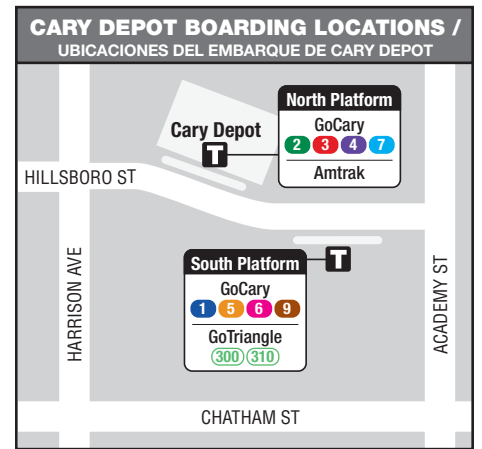

MONDAY-SATURDAY / DE LUNES A SABADO

OUTBOUND TO APEX / SALIDA A APEX

	1 Cary Depot	2 High House at Dorcas	3 Old Apex at SW Cary	4 Mason Municipal Building
AM	6:00	6:05	6:11	6:27
	6:30	6:35	6:41	6:57
	7:00	7:05	7:11	7:27
	7:30	7:35	7:41	7:57
	8:00	8:05	8:11	8:27
	8:30	8:35	8:41	8:57
	9:00	9:05	9:11	9:27
	9:30	9:35	9:41	9:57
	10:00	10:05	10:11	10:27
	10:30	10:35	10:41	10:57
	11:00	11:05	11:11	11:27
	11:30	11:35	11:41	11:57
PM	12:00	12:05	12:11	12:27
	12:30	12:35	12:41	12:57
	1:00	1:05	1:11	1:27
	1:30	1:35	1:41	1:57
	2:00	2:05	2:11	2:27
	2:30	2:35	2:41	2:57
	3:00	3:05	3:11	3:27
	3:30	3:35	3:41	3:57
	4:00	4:05	4:11	4:27
	4:30	4:35	4:41	4:57
	5:00	5:05	5:11	5:27
	5:30	5:35	5:41	5:57
6:00	6:05	6:11	6:27	
6:30	6:35	6:41	6:57	
7:00	7:05	7:11	7:27	
7:30	7:35	7:41	7:57	
8:00	8:05	8:11	8:27	
8:30	8:35	8:41	8:57	
9:30	9:35	9:41	9:57	

INBOUND TO DEPOT / LLEGADA A DEPOT

	4 Mason Municipal Building	3 SW Cary at Old Apex	2 High House at Dorcas	1 Cary Depot
AM	6:30	6:41	6:50	6:54
	7:00	7:11	7:20	7:24
	7:30	7:41	7:50	7:54
	8:00	8:11	8:20	8:24
	8:30	8:41	8:50	8:54
	9:00	9:11	9:20	9:24
	9:30	9:41	9:50	9:54
	10:00	10:11	10:20	10:24
	10:30	10:41	10:50	10:54
	11:00	11:11	11:20	11:24
	11:30	11:41	11:50	11:54
	12:00	12:11	12:20	12:24
PM	12:30	12:41	12:50	12:54
	1:00	1:11	1:20	1:24
	1:30	1:41	1:50	1:54
	2:00	2:11	2:20	2:24
	2:30	2:41	2:50	2:54
	3:00	3:11	3:20	3:24
	3:30	3:41	3:50	3:54
	4:00	4:11	4:20	4:24
	4:30	4:41	4:50	4:54
	5:00	5:11	5:20	5:24
	5:30	5:41	5:50	5:54
	6:00	6:11	6:20	6:24
6:30	6:41	6:50	6:54	
7:00	7:11	7:20	7:24	
7:30	7:41	7:50	7:54	
8:00	8:11	8:20	8:24	
8:30	8:41	8:50	8:54	

SUNDAY / DOMINGO

	1 Cary Depot	2 High House at Dorcas	3 Old Apex at SW Cary	4 Mason Municipal Building
AM	7:00	7:05	7:11	7:27
	8:00	8:05	8:11	8:27
	9:00	9:05	9:11	9:27
	10:00	10:05	10:11	10:27
	11:00	11:05	11:11	11:27
	12:00	12:05	12:11	12:27
	1:00	1:05	1:11	1:27
	2:00	2:05	2:11	2:27
	3:00	3:05	3:11	3:27
	4:00	4:05	4:11	4:27
	5:00	5:05	5:11	5:27
	6:00	6:05	6:11	6:27
7:00	7:05	7:11	7:27	
8:00	8:05	8:11	8:27	

	4 Mason Municipal Building	3 SW Cary at Old Apex	2 High House at Dorcas	1 Cary Depot
AM	7:30	7:41	7:50	7:54
	8:30	8:41	8:50	8:54
	9:30	9:41	9:50	9:54
	10:30	10:41	10:50	10:54
	11:30	11:41	11:50	11:54
	12:30	12:41	12:50	12:54
	1:30	1:41	1:50	1:54
	2:30	2:41	2:50	2:54
	3:30	3:41	3:50	3:54
	4:30	4:41	4:50	4:54
	5:30	5:41	5:50	5:54
	6:30	6:41	6:50	6:54
7:30	7:41	7:50	7:54	
8:30	8:41	8:50	8:54	

PM times are in bold. / Las horas de la tarde están en **negrilla**.

Schedule and route information subject to change. / La información de rutas y horarios está sujeta a cambios.