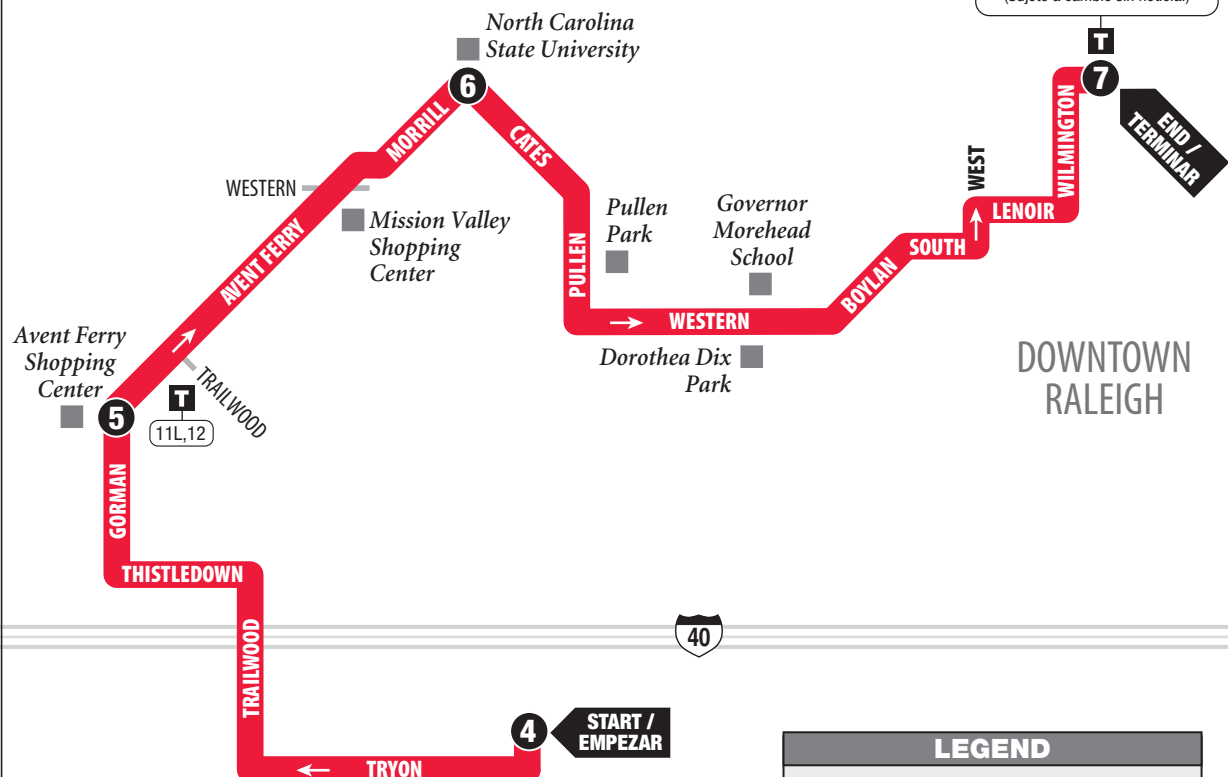

©2026, GoRaleigh • Design by Smartmaps, Inc.

**Outbound from Downtown** Saliendo del centro de la ciudad

**MONDAY-FRIDAY / LUNES-VIERNES**

	1 GoRaleigh Station	2 Morrill at Cates	3 Gorman at Avent Ferry	4 Trailwood Hills at Tryon
AM	5:37	5:55	6:03	6:10
	6:07	6:25	6:33	6:40
	6:37	6:55	7:03	7:10
	6:52	7:10	7:18	7:25
	7:07	7:25	7:33	7:40
	7:22	7:40	7:48	7:55
	7:37	7:55	8:03	8:10
	7:52	8:10	8:18	8:25
	8:07	8:25	8:33	8:40
	8:22	8:40	8:48	8:55
	8:37	8:55	9:03	9:10
	8:52	9:10	9:18	9:25
	9:07	9:25	9:33	9:40
	9:22	9:40	9:48	9:55
	9:37	9:55	10:03	10:10
	9:52	10:10	10:18	10:25
	10:07	10:25	10:33	10:40
	10:22	10:40	10:48	10:55
	10:37	10:55	11:03	11:10
	10:52	11:10	11:18	11:25
	11:07	11:25	11:33	11:40
	11:22	11:40	11:48	11:55
	11:37	11:55	<b>12:03</b>	<b>12:10</b>
	11:52	<b>12:10</b>	<b>12:18</b>	<b>12:25</b>

**ROUTE 11**  
DAILY SERVICE

**Avent Ferry**

SERVING:

- Dorothea Dix Park
- Pullen Park
- North Carolina State University
- Mission Valley Shopping Center
- Avent Ferry Shopping Center

919-485-RIDE (7433)  
www.raleighnc.gov/transit  
www.goraleigh.org

## Inbound to Downtown

See Outbound on Other Side

## Hacia el centro de la ciudad

Para rutas saliendo del centro ver el reverso