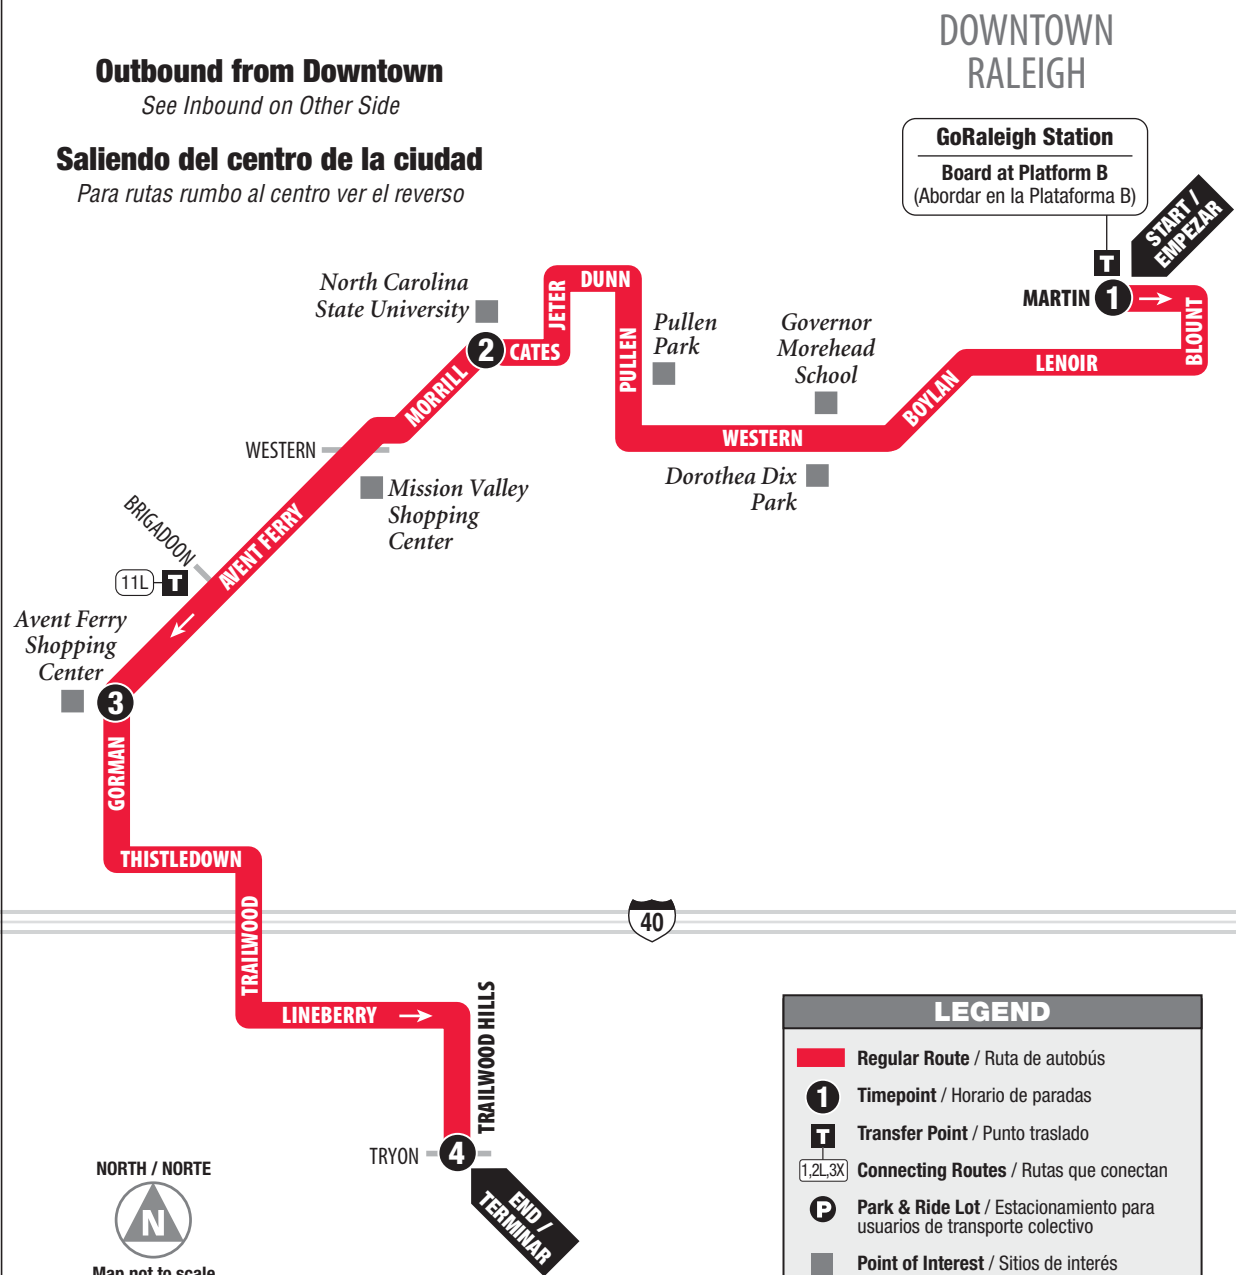

**ROUTE 11** Avent Ferry

**Outbound from Downtown**

See Inbound on Other Side

**Saliendo del centro de la ciudad**

Para rutas rumbo al centro ver el reverso

**GoRaleigh Station**  
Board at Platform B  
(Abordar en la Plataforma B)

©2026, GoRaleigh • Design by Smartmaps, Inc.

**Outbound from Downtown** Saliendo del centro de la ciudad

**MONDAY-FRIDAY / LUNES-VIERNES**

	1 GoRaleigh Station	2 Morrill at Cates	3 Gorman at Avent Ferry	4 Trailwood Hills at Tryon
AM	5:37	5:55	6:03	6:10
	6:07	6:25	6:33	6:40
	6:37	6:55	7:03	7:10
	6:52	7:10	7:18	7:25
	7:07	7:25	7:33	7:40
	7:22	7:40	7:48	7:55
	7:37	7:55	8:03	8:10
	7:52	8:10	8:18	8:25
	8:07	8:25	8:33	8:40
	8:22	8:40	8:48	8:55
	8:37	8:55	9:03	9:10
	8:52	9:10	9:18	9:25
	9:07	9:25	9:33	9:40
	9:22	9:40	9:48	9:55
	9:37	9:55	10:03	10:10
	9:52	10:10	10:18	10:25
	10:07	10:25	10:33	10:40
	10:22	10:40	10:48	10:55
	10:37	10:55	11:03	11:10
	10:52	11:10	11:18	11:25
	11:07	11:25	11:33	11:40
	11:22	11:40	11:48	11:55
	11:37	11:55	<b>12:03</b>	<b>12:10</b>
	11:52	<b>12:10</b>	<b>12:18</b>	<b>12:25</b>

**MONDAY-FRIDAY / LUNES-VIERNES**

	1 GoRaleigh Station	2 Morrill at Cates	3 Gorman at Avent Ferry	4 Trailwood Hills at Tryon
PM	12:07	12:25	12:33	12:40
	12:22	12:40	12:48	12:55
	12:37	12:55	1:03	1:10
	12:52	1:10	1:18	1:25
	1:07	1:25	1:33	1:40
	1:22	1:40	1:48	1:55
	1:37	1:55	2:03	2:10
	1:52	2:10	2:18	2:25
	2:07	2:25	2:33	2:40
	2:22	2:40	2:48	2:55
	2:37	2:55	3:03	3:10
	2:52	3:10	3:18	3:25
	3:07	3:25	3:33	3:40
	3:22	3:40	3:48	3:55
	3:37	3:55	4:03	4:10
	3:52	4:10	4:18	4:25
	4:07	4:25	4:33	4:40
	4:22	4:40	4:48	4:55
	4:37	4:55	5:03	5:10
	4:52	5:10	5:18	5:25
	5:07	5:25	5:33	5:40
	5:22	5:40	5:48	5:55
	5:37	5:55	6:03	6:10
	5:52	6:10	6:18	6:25
	6:07	6:25	6:33	6:40
	6:22	6:40	6:48	6:55
	6:37	6:55	7:03	7:10
	6:52	7:10	7:18	7:25
	7:07	7:25	7:33	7:40
	7:22	7:37	7:45	7:52
	7:52	8:07	8:15	8:22
	8:22	8:37	8:45	8:52
	8:52	9:07	9:15	9:22
	9:22	9:37	9:45	9:52
	9:52	10:07	10:15	10:22
	10:22	10:37	10:45	10:52
	10:52	11:07	11:15	11:22
	11:22	11:37	11:45	11:52