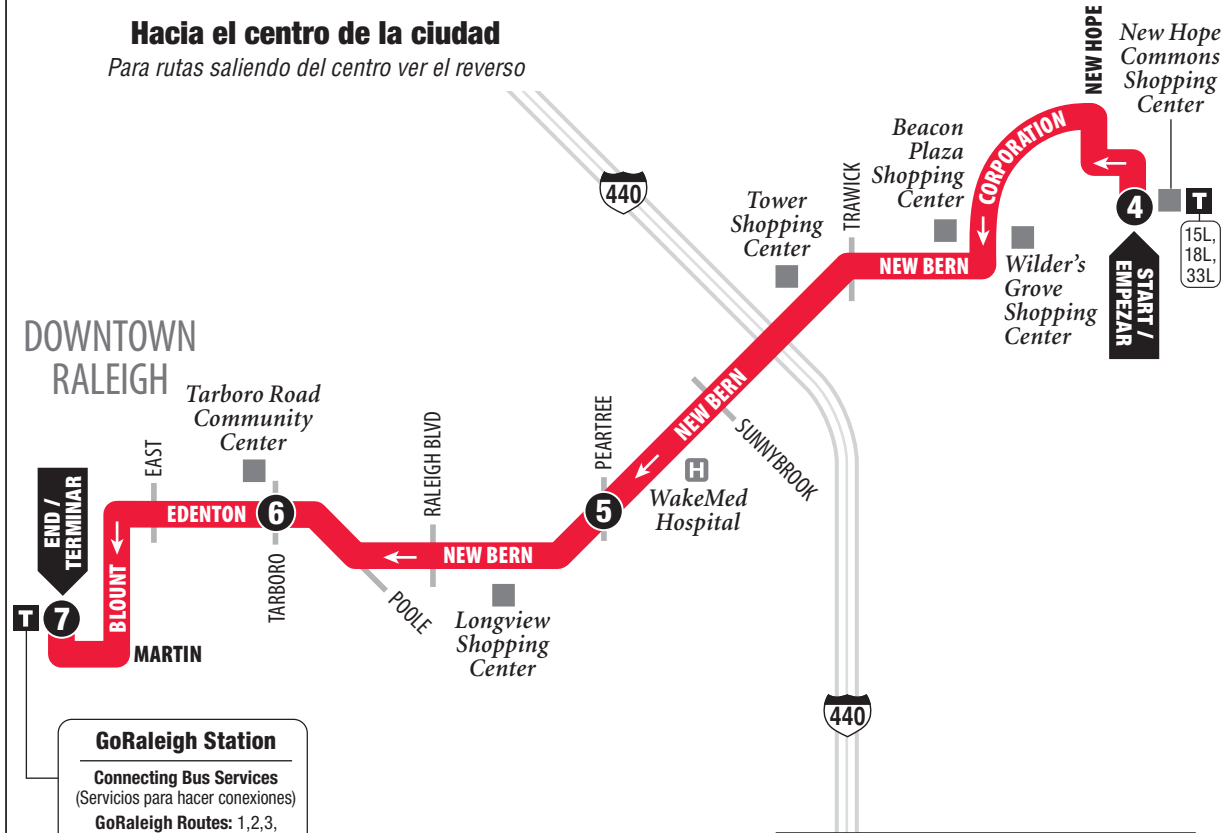

ROUTE 15 WakeMed

Inbound to Downtown

See Outbound on Other Side

Hacia el centro de la ciudad

Para rutas saliendo del centro ver el reverso

GoRaleigh Station

Connecting Bus Services
(Servicios para hacer conexiones)

ROUTE 15
DAILY SERVICE

WakeMed

SERVING:

- Longview Shopping Center
- WakeMed Hospital
- Tower Shopping Center
- Beacon Plaza Shopping Center
- Wilder's Grove Shopping Center
- New Hope Commons Shopping Center

©2025, GoRaleigh • Design by Smartmaps, Inc.

Outbound from Downtown Saliendo del centro de la ciudad

MONDAY-FRIDAY / LUNES-VIERNES

	1 GoRaleigh Station	2 New Bern at Tarboro	3 WakeMed Hospital	4 New Hope Commons Shopping Center
AM	5:22	5:27	5:42	5:52
	5:37	5:42	5:57	6:07
	5:52	5:57	6:12	6:22
	6:07	6:12	6:27	6:37
	6:22	6:27	6:42	6:52
	6:37	6:42	6:57	7:07
	6:52	6:57	7:12	7:22
	7:07	7:12	7:27	7:37
	7:22	7:27	7:42	7:52
	7:37	7:42	7:57	8:07
	7:52	7:57	8:12	8:22
	8:07	8:12	8:27	8:37
	8:22	8:27	8:42	8:52
	8:37	8:42	8:57	9:07
	8:52	8:57	9:12	9:22
	9:07	9:12	9:27	9:37
	9:22	9:27	9:42	9:52
	9:37	9:42	9:57	10:07
	9:52	9:57	10:12	10:22
	10:07	10:12	10:27	10:37
	10:22	10:27	10:42	10:52
	10:37	10:42	10:57	11:07
	10:52	10:57	11:12	11:22
	11:07	11:12	11:27	11:37
	11:22	11:27	11:42	11:52
	11:37	11:42	11:57	12:07
	11:52	11:57	12:12	12:22