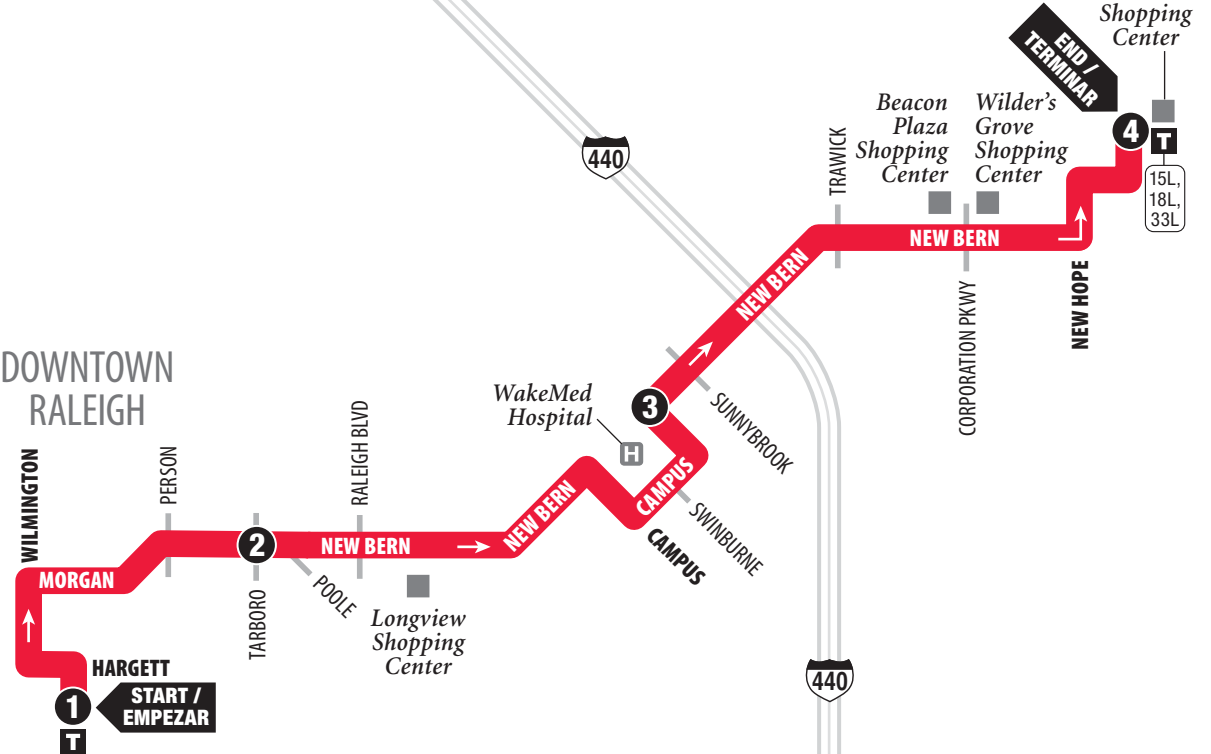

ROUTE 15 WakeMed

Inbound to Downtown

See Outbound on Other Side

Hacia el centro de la ciudad

Para rutas saliendo del centro ver el reverso

GoRaleigh Station

Connecting Bus Services
(Servicios para hacer conexiones)

ROUTE 15
DAILY SERVICE

WakeMed

SERVING:

- Longview Shopping Center
- WakeMed Hospital
- Tower Shopping Center
- Beacon Plaza Shopping Center
- Wilder's Grove Shopping Center
- New Hope Commons Shopping Center

919-485-RIDE (7433)
www.raleighnc.gov/transit
www.goraleigh.org

Effective: 10.12.25

ROUTE 15 WakeMed

Outbound from Downtown
See Inbound on Other Side
Saliendo del centro de la ciudad
Para rutas rumbo al centro ver el reverso

©2025, GoRaleigh • Design by Smartmaps, Inc.

Outbound from Downtown Saliendo del centro de la ciudad

MONDAY-FRIDAY / LUNES-VIERNES

	1 GoRaleigh Station	2 New Bern at Tarboro	3 WakeMed Hospital	4 New Hope Commons Shopping Center
AM	5:22	5:27	5:42	5:52
	5:37	5:42	5:57	6:07
	5:52	5:57	6:12	6:22
	6:07	6:12	6:27	6:37
	6:22	6:27	6:42	6:52
	6:37	6:42	6:57	7:07
	6:52	6:57	7:12	7:22
	7:07	7:12	7:27	7:37
	7:22	7:27	7:42	7:52
	7:37	7:42	7:57	8:07
	7:52	7:57	8:12	8:22
	8:07	8:12	8:27	8:37
	8:22	8:27	8:42	8:52
	8:37	8:42	8:57	9:07
	8:52	8:57	9:12	9:22
	9:07	9:12	9:27	9:37
	9:22	9:27	9:42	9:52
	9:37	9:42	9:57	10:07
	9:52	9:57	10:12	10:22
	10:07	10:12	10:27	10:37
	10:22	10:27	10:42	10:52
	10:37	10:42	10:57	11:07
	10:52	10:57	11:12	11:22
	11:07	11:12	11:27	11:37
	11:22	11:27	11:42	11:52
	11:37	11:42	11:57	12:07
	11:52	11:57	12:12	12:22