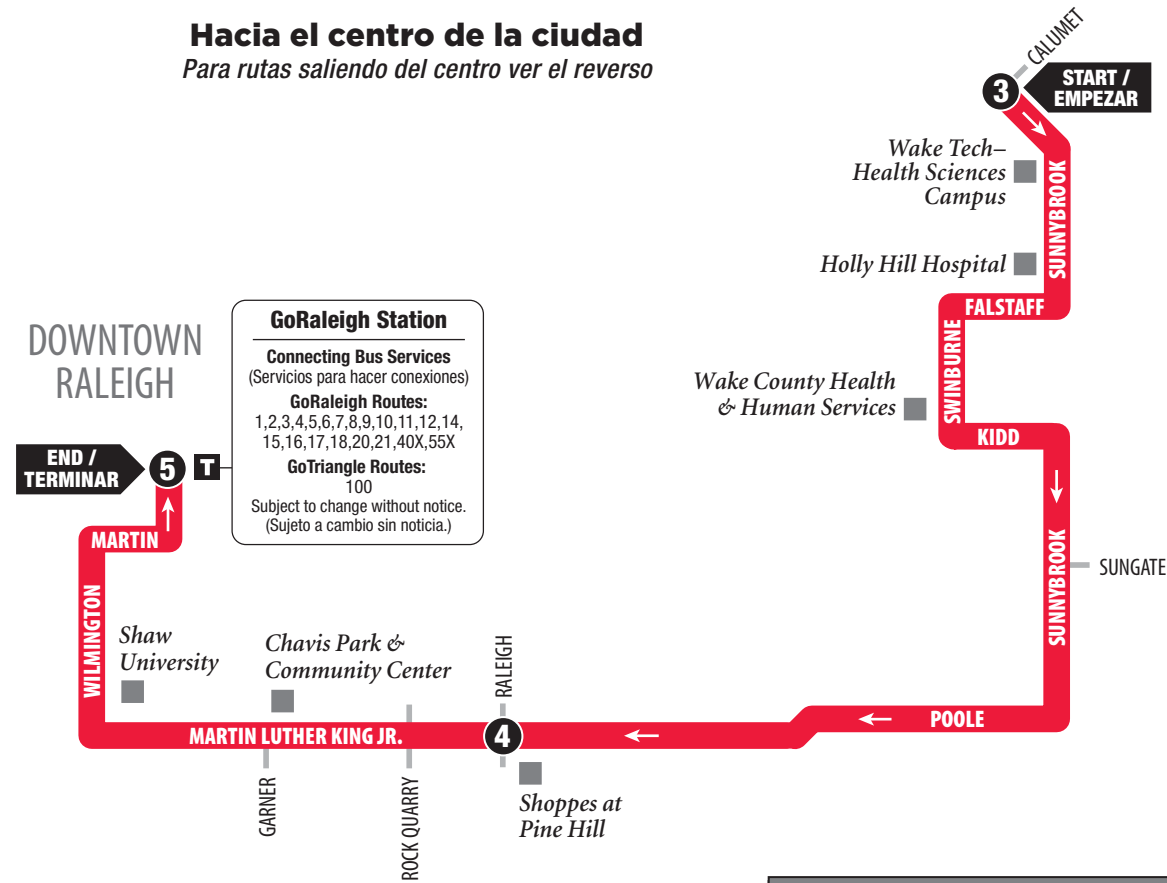

ROUTE 19 MLK/Sunnybrook

Inbound to Downtown See Outbound on Other Side

Hacia el centro de la ciudad
Para rutas saliendo del centro ver el reverso

GoRaleigh Station
Connecting Bus Services
(Servicios para hacer conexiones)
GoRaleigh Routes:
1,2,3,4,5,6,7,8,9,10,11,12,14,
15,16,17,18,20,21,40X,55X
GoTriangle Routes:
100
Subject to change without notice.
(Sujeto a cambio sin noticia.)

LEGEND

- Regular Route / Ruta de autobús
- Timepoint / Horario de paradas
- Transfer Point / Punto traslado
- Connecting Routes / Rutas que conectan
- Park & Ride Lot / Estacionamiento para usuarios de transporte colectivo
- Point of Interest / Sitios de interés

©2026, GoRaleigh • Design by Smartmaps, Inc.

NORTH / NORTE

Map not to scale
Mapa no a escala

Inbound to Downtown

Hacia el centro de la ciudad

MONDAY-FRIDAY / LUNES-VIERNES

	3 Sunnybrook at Calumet	4 MLK Jr. Blvd at Raleigh	5 GoRaleigh Station
AM	6:22	6:35	6:46
	6:37	6:50	7:01
	6:52	7:05	7:16
	7:07	7:20	7:31
	7:22	7:35	7:46
	7:37	7:50	8:01
	7:52	8:05	8:16
	8:07	8:20	8:31
	8:22	8:35	8:46
	8:37	8:50	9:01
	8:52	9:05	9:16
	9:07	9:20	9:31
	9:22	9:35	9:46
	9:37	9:50	10:01
	9:52	10:05	10:16
	10:07	10:20	10:31
	10:22	10:35	10:46
	10:37	10:50	11:01
	10:52	11:05	11:16
	11:07	11:20	11:31
	11:22	11:35	11:46
	11:37	11:50	12:01
	11:52	12:05	12:16

* This trip does not operate on Sunday or Holidays.
(Este transporte no funciona los domingos o días festivos.)

ROUTE 19 DAILY SERVICE

MLK/Sunnybrook

- SERVING:**
- Shaw University
 - Chavis Park & Community Center
 - Shoppes at Pine Hill
 - Wake Tech - Health Sciences Campus
 - WakeBrook Mental Health Campus
 - WakeMed Raleigh Campus
 - Wake County Public Health
 - Holly Hill Hospital
 - Holly Hill Hospital - South Campus
 - Wake County Health & Human Services