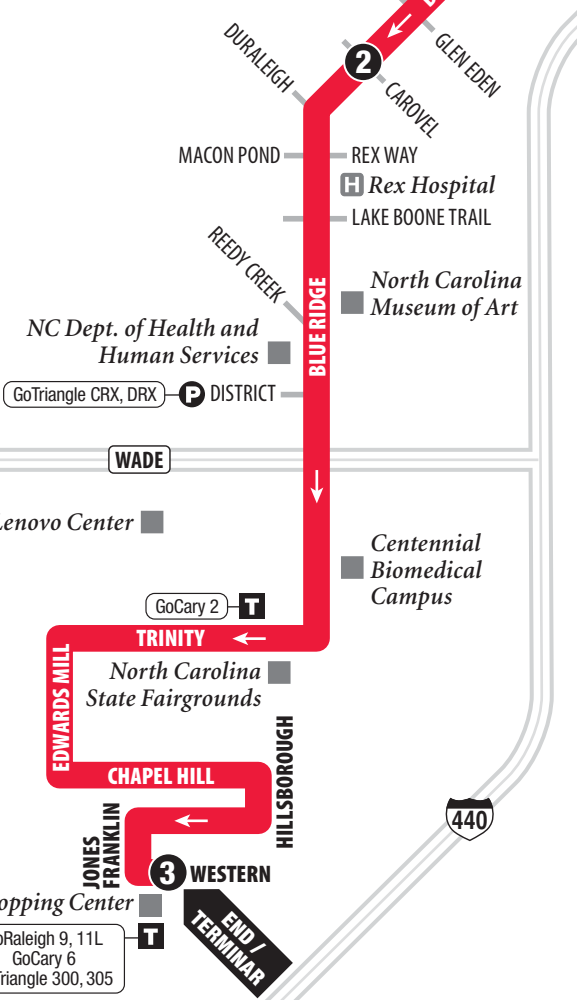

# ROUTE 27L Blue Ridge

**Southbound to Western Boulevard**  
See Northbound on Other Side

**Hacia el sur a Western Boulevard**  
Para rutas hacia el norte ver el reverso

START / EMPEZAR

**Crabtree Valley Mall**  
Connecting Bus Services  
Servicios para hacer conexiones  
**GoRaleigh Routes:**  
4, 6, 16, 23L, 36L  
See timetable for select trips.  
(Ver la tabla de horarios para viajes selectos.)

**LEGEND**

- █ Regular Route  
Ruta de Autobús
- 1** Timepoint  
Horario de paradas
- T** Transfer Point  
Punto Traslado
- 1,2L,3X Connecting Routes  
Rutas que conectan
- P** Park & Ride Lot  
Estacionamiento para usuarios de transporte colectivo
- Point of Interest  
Sitios de interés

# Southbound to Western Boulevard

Hacia el sur a Western Boulevard

# ROUTE 27L

DAILY SERVICE

- ## Blue Ridge
- SERVING:
- Crabtree Valley Mall
  - Rex Hospital
  - NC Museum of Art
  - NC Department of Health and Human Services
  - NC State Fairgrounds
  - Centennial Biomedical Campus
  - Lenovo Center
  - Plaza West Shopping Center