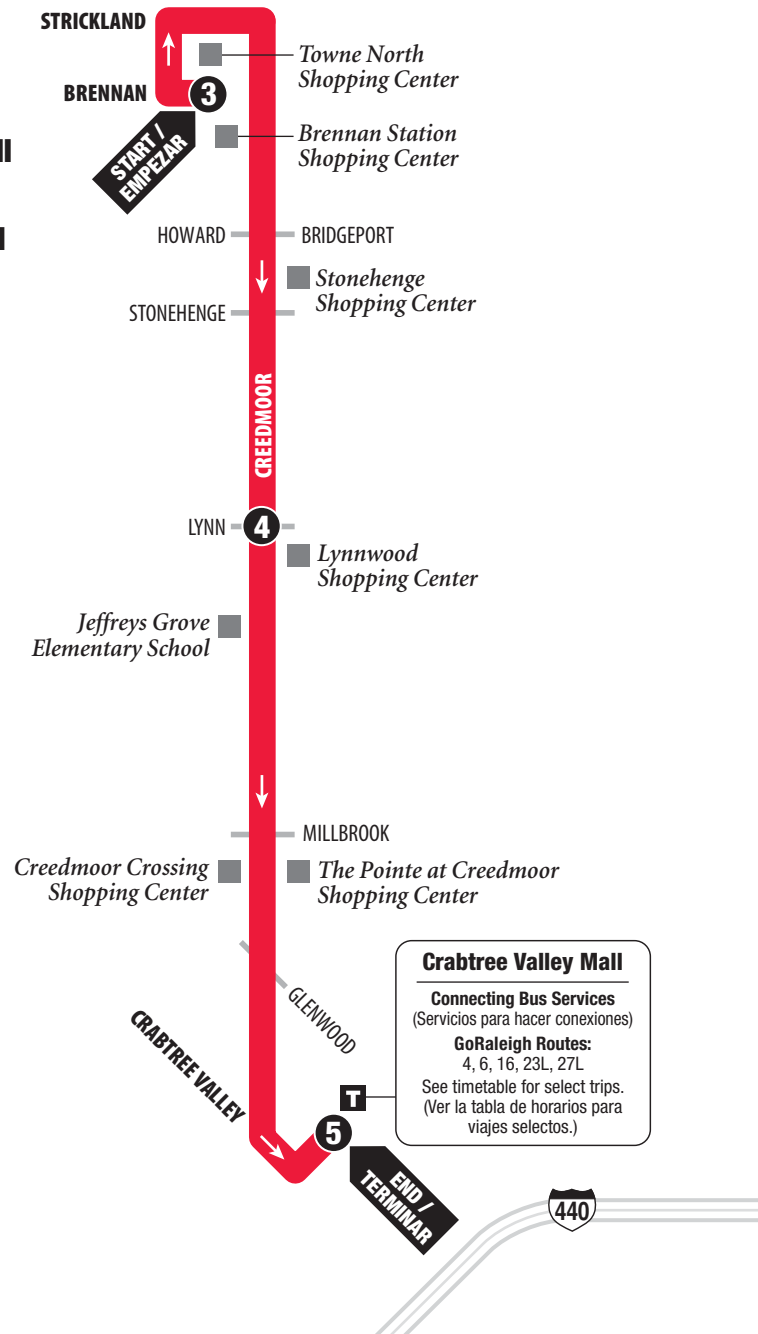

NORTH / NORTE

Map not to scale
Mapa no a escala

LEGEND

- █ **Regular Route**
Ruta de Autobús
- 1** **Timepoint**
Horario de paradas
- T** **Transfer Point**
Punto Traslado
- 1,2L,3X **Connecting Routes**
Rutas que conectan
- P** **Park & Ride Lot**
Estacionamiento para usuarios de transporte colectivo
- Point of Interest**
Sitios de interés

©2025, GoRaleigh
Design by Smartmaps, Inc.

Scan here for trip planning and real time bus tracking options.

Crabtree Valley Mall
Connecting Bus Services
(Servicios para hacer conexiones)
GoRaleigh Routes:
4, 6, 16, 23L, 27L
See timetable for select trips.
(Ver la tabla de horarios para viajes selectos.)

Southbound to Crabtree Valley Mall

Hacia el sur a Crabtree Valley Mall

MONDAY-FRIDAY, WEEKENDS & HOLIDAYS /
LUNES-VIERNES, SERVICIOS PARA FINES DE
SEMANA Y DIAS FESTIVOS

	Brennan at Creedmoor 3	Creedmoor at Lynn 4	Crabtree Valley Mall 5
AM	5:30	5:42	5:55
	6:00	6:12	6:25
	6:30	6:42	6:55
	7:00	7:12	7:25
	7:30	7:42	7:55
	8:00	8:12	8:25
	8:30	8:42	8:55
	9:00	9:12	9:25
	9:30	9:42	9:55
	10:00	10:12	10:25
10:30	10:42	10:55	
11:00	11:12	11:25	
PM	11:30	11:42	11:55
	12:00	12:12	12:25
	1:00	1:12	1:25
	1:30	1:42	1:55
	2:00	2:12	2:25
	2:30	2:42	2:55
	3:00	3:12	3:25
	3:30	3:42	3:55
	4:00	4:12	4:25
	4:30	4:42	4:55
	5:00	5:12	5:25
	5:30	5:42	5:55
	6:00	6:12	6:25
	6:30	6:42	6:55
	7:00	7:12	7:25
7:30	7:42	7:55	
8:00	8:12	8:25	
9:00	9:12	9:25	
10:00	10:12	10:25	
11:00	11:12	11:25	

ROUTE

36L

DAILY SERVICE

Creedmoor

SERVING:

- Towne North Shopping Center
- Brennan Station Shopping Center
- Stonehenge Shopping Center
- Lynnwood Shopping Center
- Creedmoor Crossing Shopping Center
- The Pointe at Creedmoor Shopping Center
- Crabtree Valley Mall