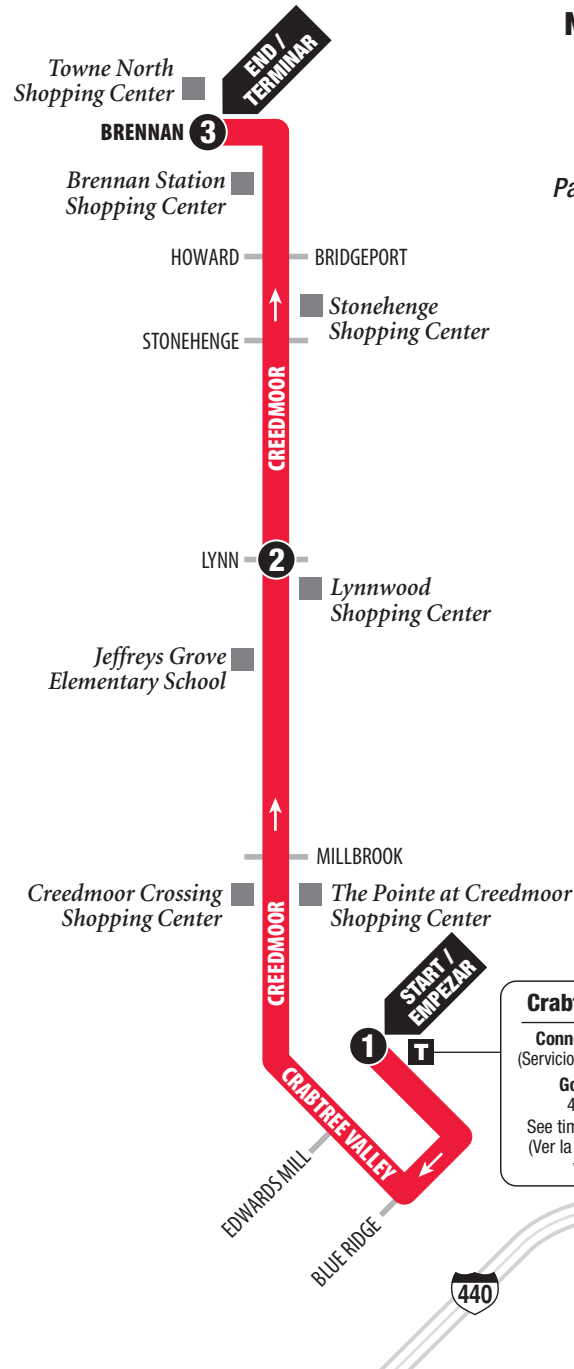

ROUTE 36L Creedmoor

Northbound to Towne North
See Southbound on Other Side

Hacia el norte a Towne North
Para rutas hacia el sur ver el reverso

LEGEND

- Regular Route
Ruta de Autobús
- Timepoint
Horario de paradas
- Transfer Point
Punto Traslado
- Connecting Routes
Rutas que conectan
- Park & Ride Lot
Estacionamiento para usuarios de transporte colectivo
- Point of Interest
Sitios de interés

©2025, GoRaleigh
Design by Smartmaps, Inc.

Crabtree Valley Mall

Connecting Bus Services
(Servicios para hacer conexiones)

GoRaleigh Routes:
4, 6, 16, 23L, 27L

See timetable for select trips.
(Ver la tabla de horarios para viajes selectos.)

NORTH / NORTE

Map not to scale
Mapa no a escala

Northbound to Towne North

Hacia el norte a Brennan Drive

MONDAY-FRIDAY, WEEKENDS & HOLIDAYS / LUNES-VIERNES, SERVICIOS PARA FINES DE SEMANA Y DIAS FESTIVOS

	1 Crabtree Valley Mall	2 Creedmoor at Lynn	3 Brennan at Creedmoor
AM	5:00	5:17	5:25
	5:30	5:47	5:55
	6:00	6:17	6:25
	6:30	6:47	6:55
	7:00	7:17	7:25
	7:30	7:47	7:55
	8:00	8:17	8:25
	8:30	8:47	8:55
	9:00	9:17	9:25
	9:30	9:47	9:55
PM	10:00	10:17	10:25
	10:30	10:47	10:55
	11:00	11:17	11:25
	11:30	11:47	11:55
	12:00	12:17	12:25
	12:30	12:47	12:55
	1:00	1:17	1:25
	1:30	1:47	1:55
	2:00	2:17	2:25
	2:30	2:47	2:55
	3:00	3:17	3:25
	3:30	3:47	3:55
	4:00	4:17	4:25
	4:30	4:47	4:55
	5:00	5:17	5:25
	5:30	5:47	5:55
	6:00	6:17	6:25
	6:30	6:47	6:55
	7:00	7:17	7:25
	7:30	7:47	7:55
	8:30	8:47	8:55
	9:30	9:47	9:55
	10:30	10:47	10:55

ROUTE

36L

DAILY SERVICE

Creedmoor

SERVING:

- Towne North Shopping Center
- Brennan Station Shopping Center
- Stonehenge Shopping Center
- Lynnwood Shopping Center
- Creedmoor Crossing Shopping Center
- The Pointe at Creedmoor Shopping Center
- Crabtree Valley Mall