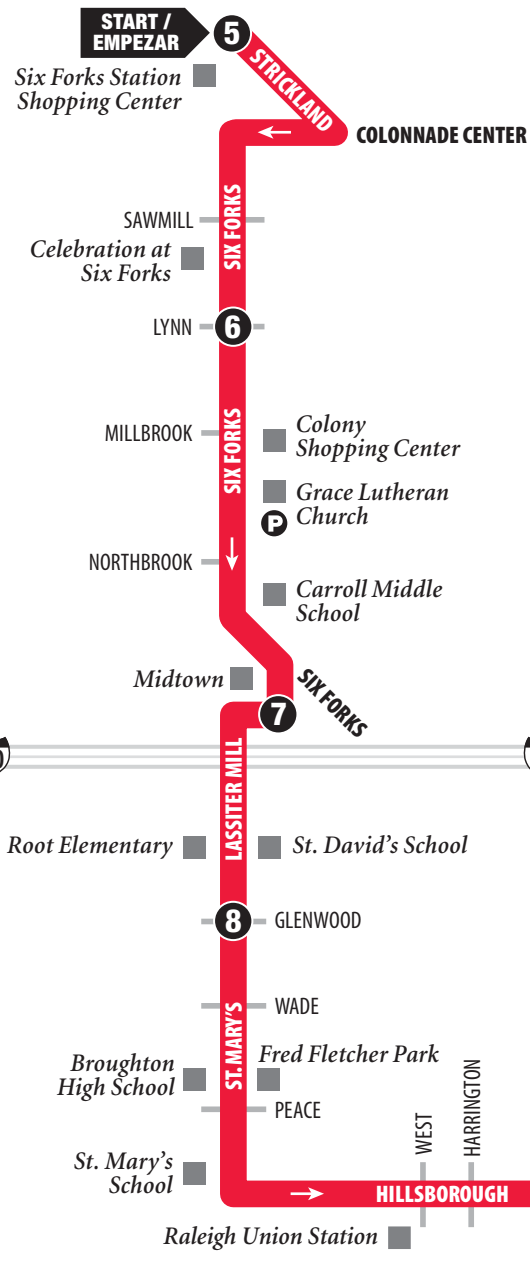

ROUTE 8 Six Forks

Inbound to Downtown

See Outbound on Other Side

Hacia el centro de la ciudad

Para rutas saliendo del centro ver el reverso

LEGEND

- Regular Route
Ruta de Autobús
- Timepoint
Horario de paradas
- Transfer Point
Punto Traslado
- Connecting Routes
Rutas que conectan
- Park & Ride Lot
Estacionamiento para usuarios de transporte colectivo
- Point of Interest
Sitios de interés

©2024, GoRaleigh
Design by Smartmaps, Inc.

GoRaleigh Station

Connecting Bus Services
(Servicios para hacer conexiones)

GoRaleigh Routes: 1,2,3, 4,5,6,7,10,11,12,13,15,16, 18,19,21,22,40X,55X

GoTriangle Routes:
100,102,105,300,301,305, CRX,DRX,FRX,KRX,WRX,ZWX
Subject to change without notice.
(Sujeto a cambio sin noticia.)

Inbound to Downtown

Hacia el centro de la ciudad

MONDAY-FRIDAY / LUNES-VIERNES

	5 Six Forks at Strickland	6 Six Forks at Lynn	7 Midtown	8 St. Mary's at Glenwood	9 GoRaleigh Station
AM	6:13	6:21	6:30	6:36	6:54
	6:43	6:51	7:00	7:06	7:24
	7:13	7:21	7:30	7:36	7:54
	7:43	7:51	8:00	8:06	8:24
	8:13	8:21	8:30	8:36	8:54
	8:43	8:51	9:00	9:06	9:24
	9:13	9:21	9:30	9:36	9:54
	9:43	9:51	10:00	10:06	10:24
	10:13	10:21	10:30	10:36	10:54
	11:13	11:21	11:30	11:36	11:54
PM	12:13	12:21	12:30	12:36	12:54
	1:13	1:21	1:30	1:36	1:54
	2:13	2:21	2:30	2:36	2:54
	3:13	3:21	3:30	3:36	3:54
	4:13	4:21	4:30	4:36	4:54
	4:43	4:51	5:00	5:06	5:24
	5:13	5:21	5:30	5:36	5:54
	5:43	5:51	6:00	6:06	6:24
	6:13	6:21	6:30	6:36	6:54
	6:43	6:51	7:00	7:06	7:24
	7:43	7:51	8:00	8:06	8:24
	8:43	8:51	9:00	9:06	9:24
	9:43	9:51	10:00	10:06	10:24
	10:43	10:51	11:00	11:06	11:24