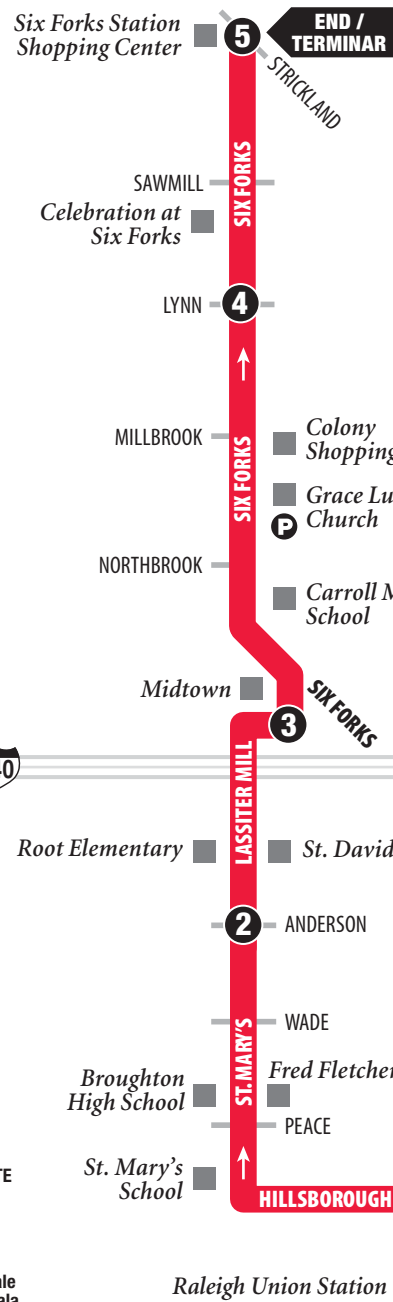

ROUTE 8 Six Forks