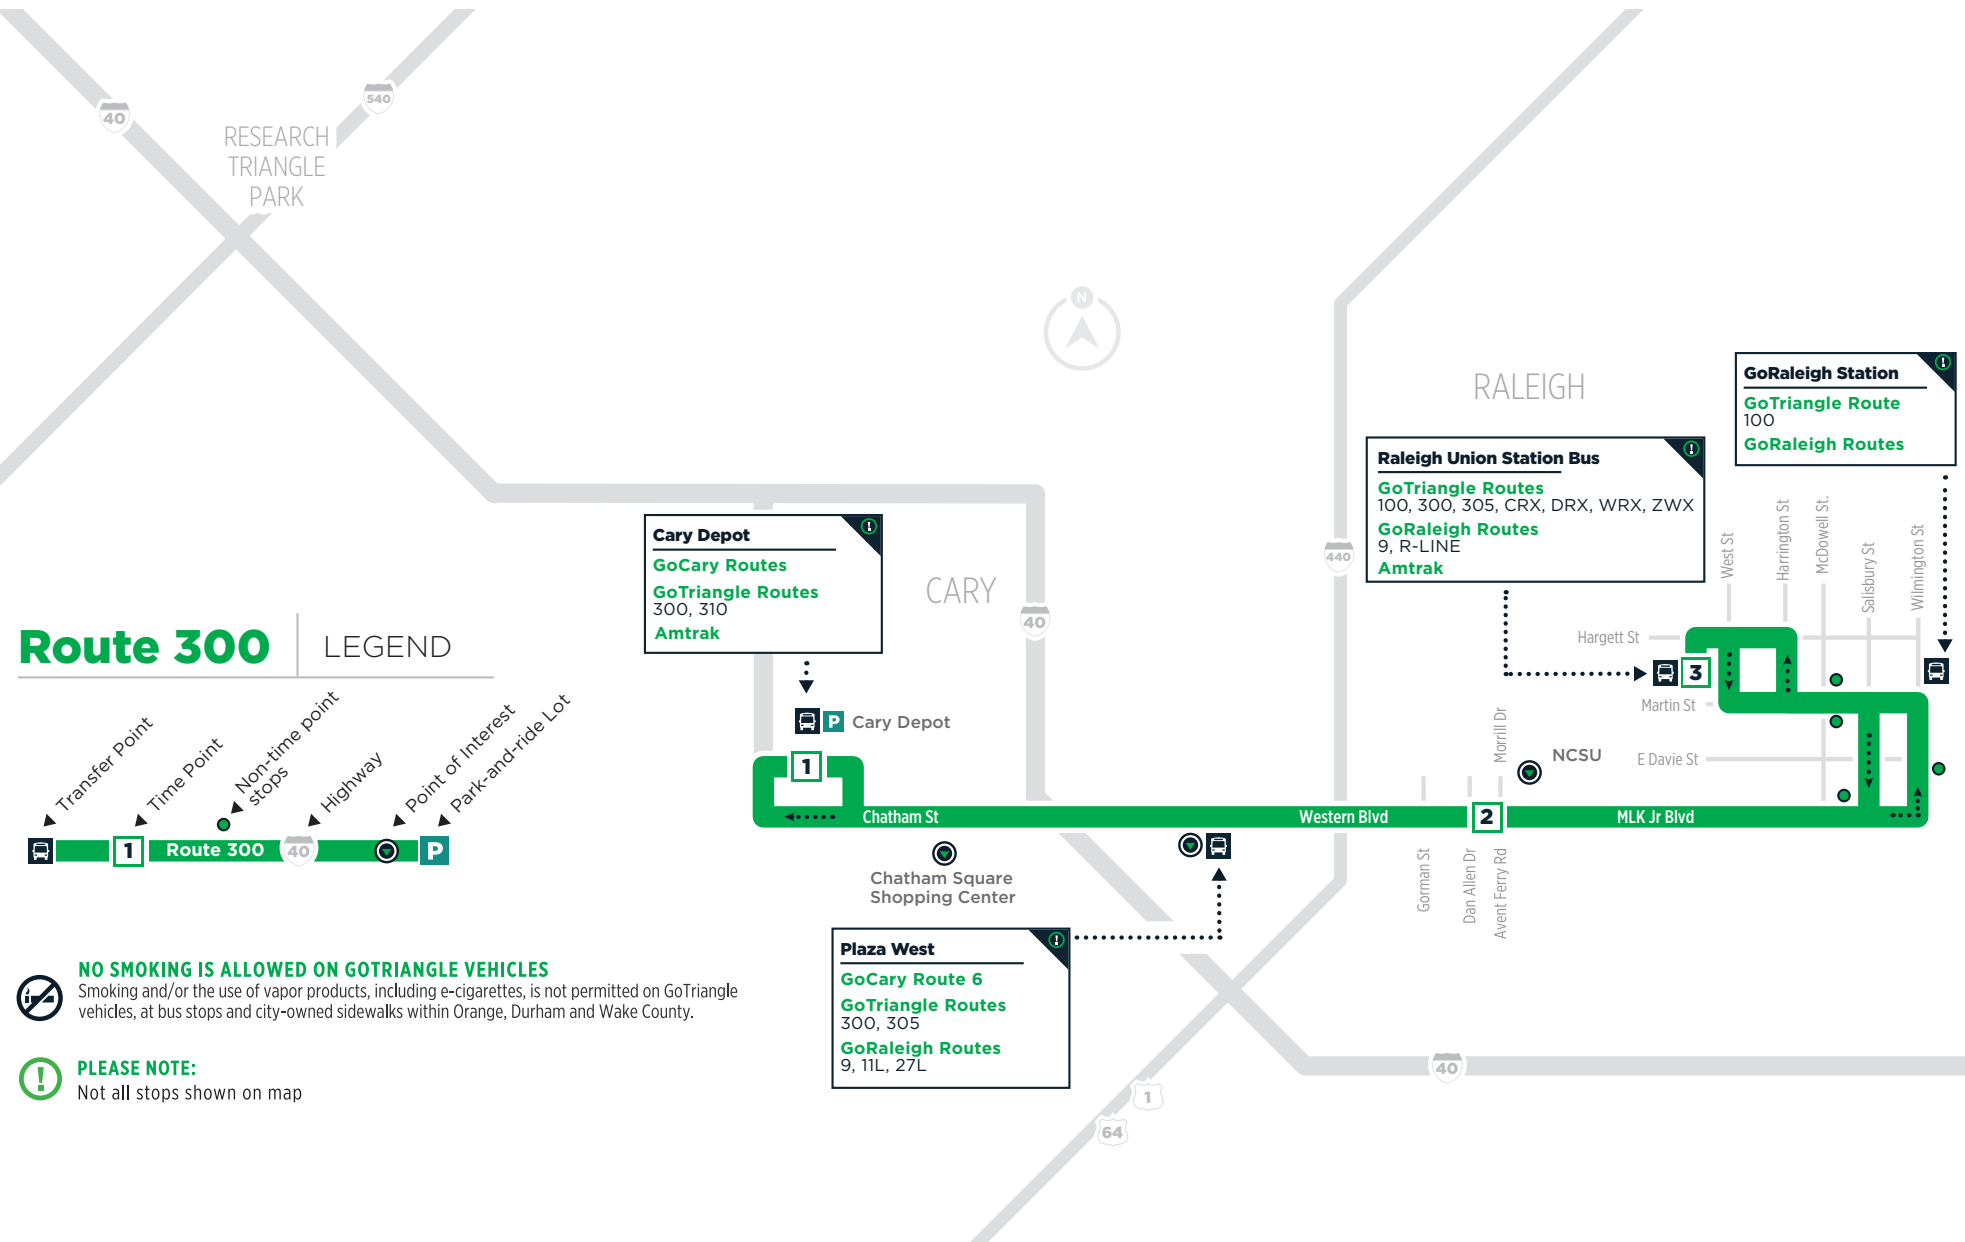

# ROUTE 300

## Route 300 LEGEND

- Transfer Point
- Time Point
- Non-time point stops
- Highway
- Point of Interest
- Park-and-ride Lot

**NO SMOKING IS ALLOWED ON GOTRIANGLE VEHICLES**  
 Smoking and/or the use of vapor products, including e-cigarettes, is not permitted on GoTriangle vehicles, at bus stops and city-owned sidewalks within Orange, Durham and Wake County.

**PLEASE NOTE:**  
 Not all stops shown on map

Cary Depot  
South Platform #1398  
Western Blvd at Dan  
Allen Dr (NCSU Main  
Campus) #1277  
Union Station Bus  
Platform A #2001

Union Station Bus  
Platform A #2001  
Western Blvd at  
Morrill Dr (NCSU Main  
Campus) #1301  
Cary Depot  
South Platform #1398

# ROUTE 300

MONDAY - FRIDAY SERVICE

6:00 AM	6:12 AM	6:25 AM
6:30 AM	6:42 AM	6:55 AM
-	-	-
-	-	-
7:00 AM	7:15 AM	7:30 AM
-	-	-
7:30 AM	7:45 AM	8:00 AM
-	-	-
8:00 AM	8:15 AM	8:30 AM
-	-	-
8:30 AM	8:45 AM	9:00 AM
-	-	-
9:00 AM	9:15 AM	9:30 AM
-	-	-
9:30 AM	9:45 AM	10:00 AM
-	-	-
10:00 AM	10:15 AM	10:30 AM
-	-	-
10:30 AM	10:45 AM	11:00 AM
-	-	-
11:00 AM	11:15 AM	11:30 AM
-	-	-
11:30 AM	11:48 AM	12:03 PM
-	-	-
12:00 PM	12:18 PM	12:33 PM
-	-	-
12:30 PM	12:48 PM	1:03 PM
-	-	-
1:00 PM	1:18 PM	1:33 PM
-	-	-
1:30 PM	1:48 PM	2:03 PM
-	-	-
2:00 PM	2:18 PM	2:33 PM
-	-	-
2:30 PM	2:48 PM	3:03 PM
-	-	-
3:00 PM	3:18 PM	3:33 PM
-	-	-
3:30 PM	3:48 PM	4:03 PM
-	-	-
4:00 PM	4:18 PM	4:33 PM
-	-	-
4:30 PM	4:48 PM	5:03 PM
-	-	-
5:00 PM	5:18 PM	5:33 PM
-	-	-
5:30 PM	5:45 PM	6:00 PM
-	-	-
6:00 PM	6:15 PM	6:30 PM
6:30 PM	6:45 PM	7:00 PM
7:15 PM	7:30 PM	7:45 PM
7:45 PM	7:59 PM	8:10 PM
8:45 PM	8:59 PM	9:10 PM
9:45 PM	9:59 PM	10:10 PM
10:45 PM	10:59 PM	11:10 PM