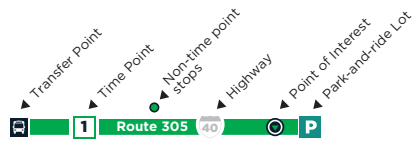

MARCH 2026

ROUTE 305

Route 305

LEGEND

NO SMOKING IS ALLOWED ON GOTRIANGLE VEHICLES
Smoking and/or the use of vapor products, including e-cigarettes, is not permitted on GoTriangle vehicles, at bus stops and city-owned sidewalks within Orange, Durham and Wake County.

PLEASE NOTE:
Not all stops shown on map