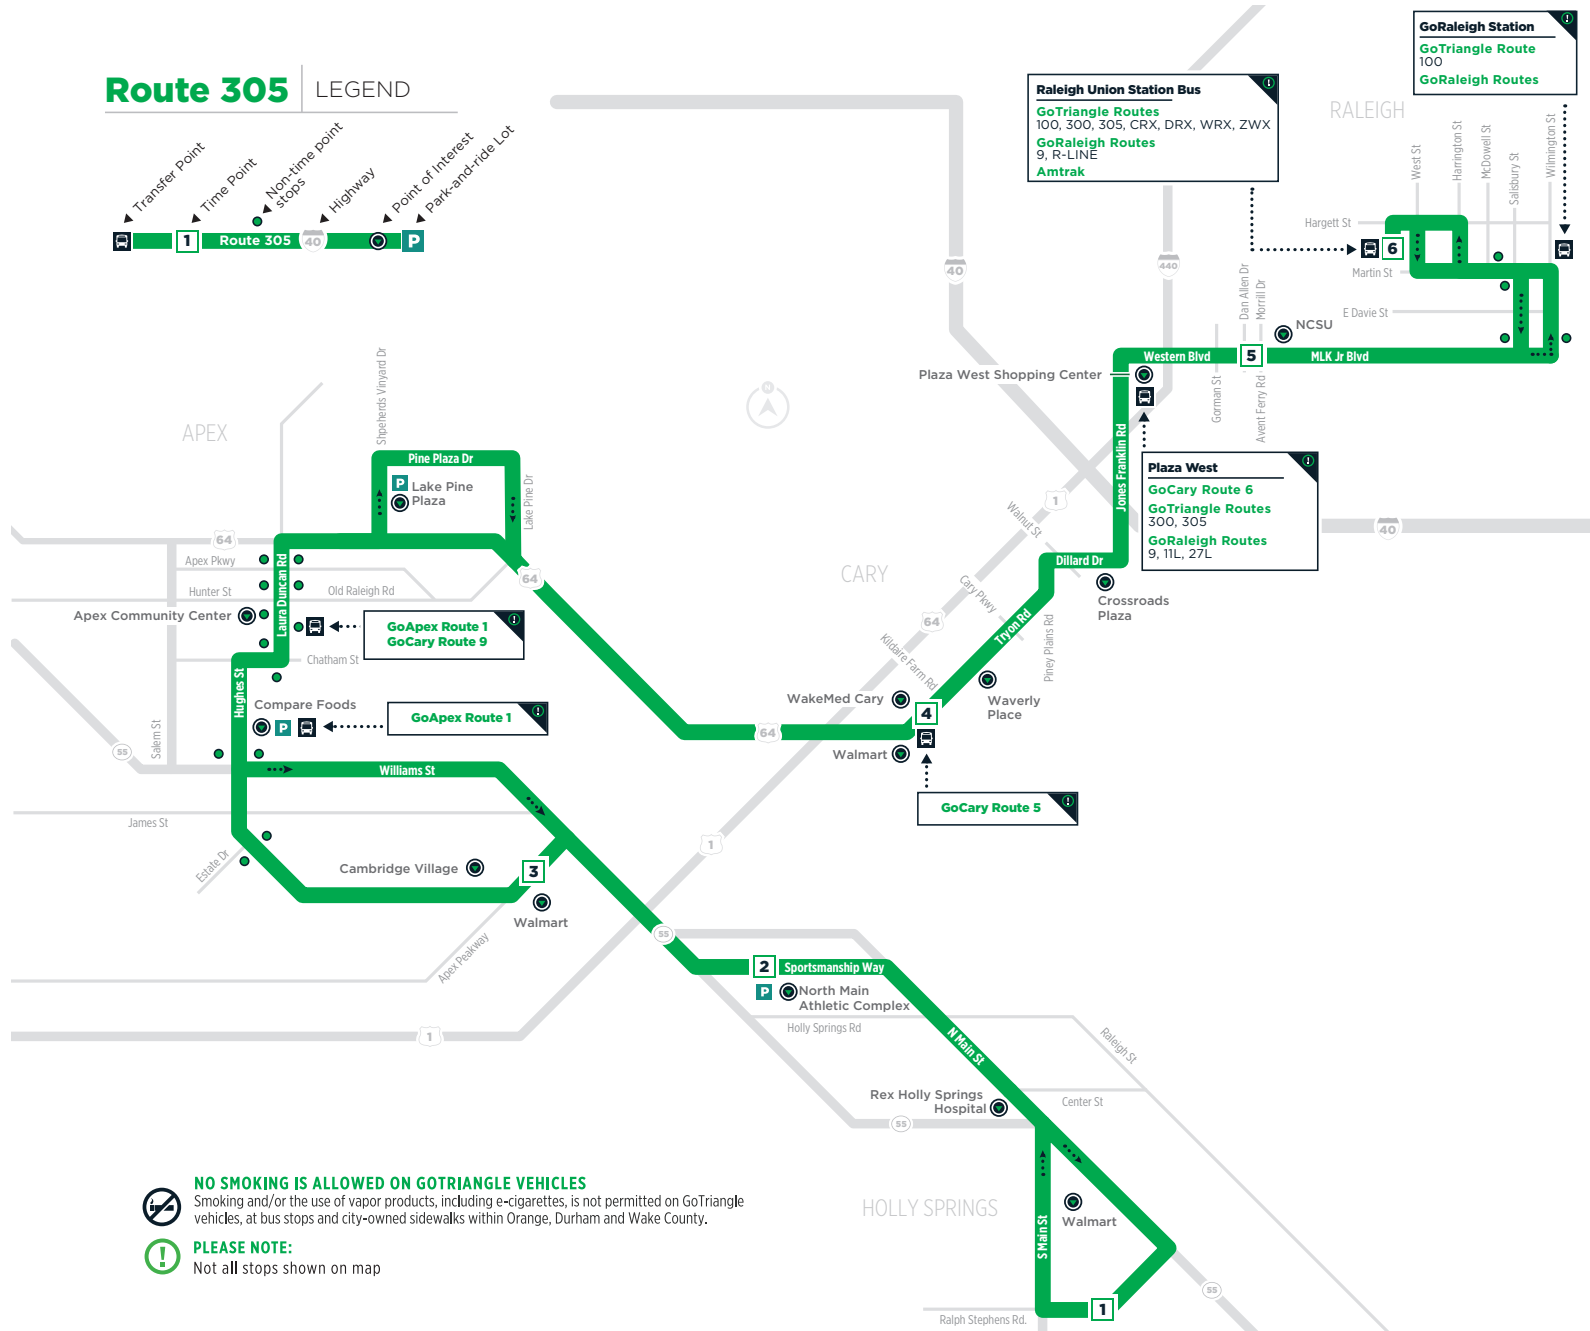

MARCH 2026

ROUTE 305

Route 305

LEGEND

NO SMOKING IS ALLOWED ON GOTRIANGLE VEHICLES
Smoking and/or the use of vapor products, including e-cigarettes, is not permitted on GoTriangle vehicles, at bus stops and city-owned sidewalks within Orange, Durham and Wake County.