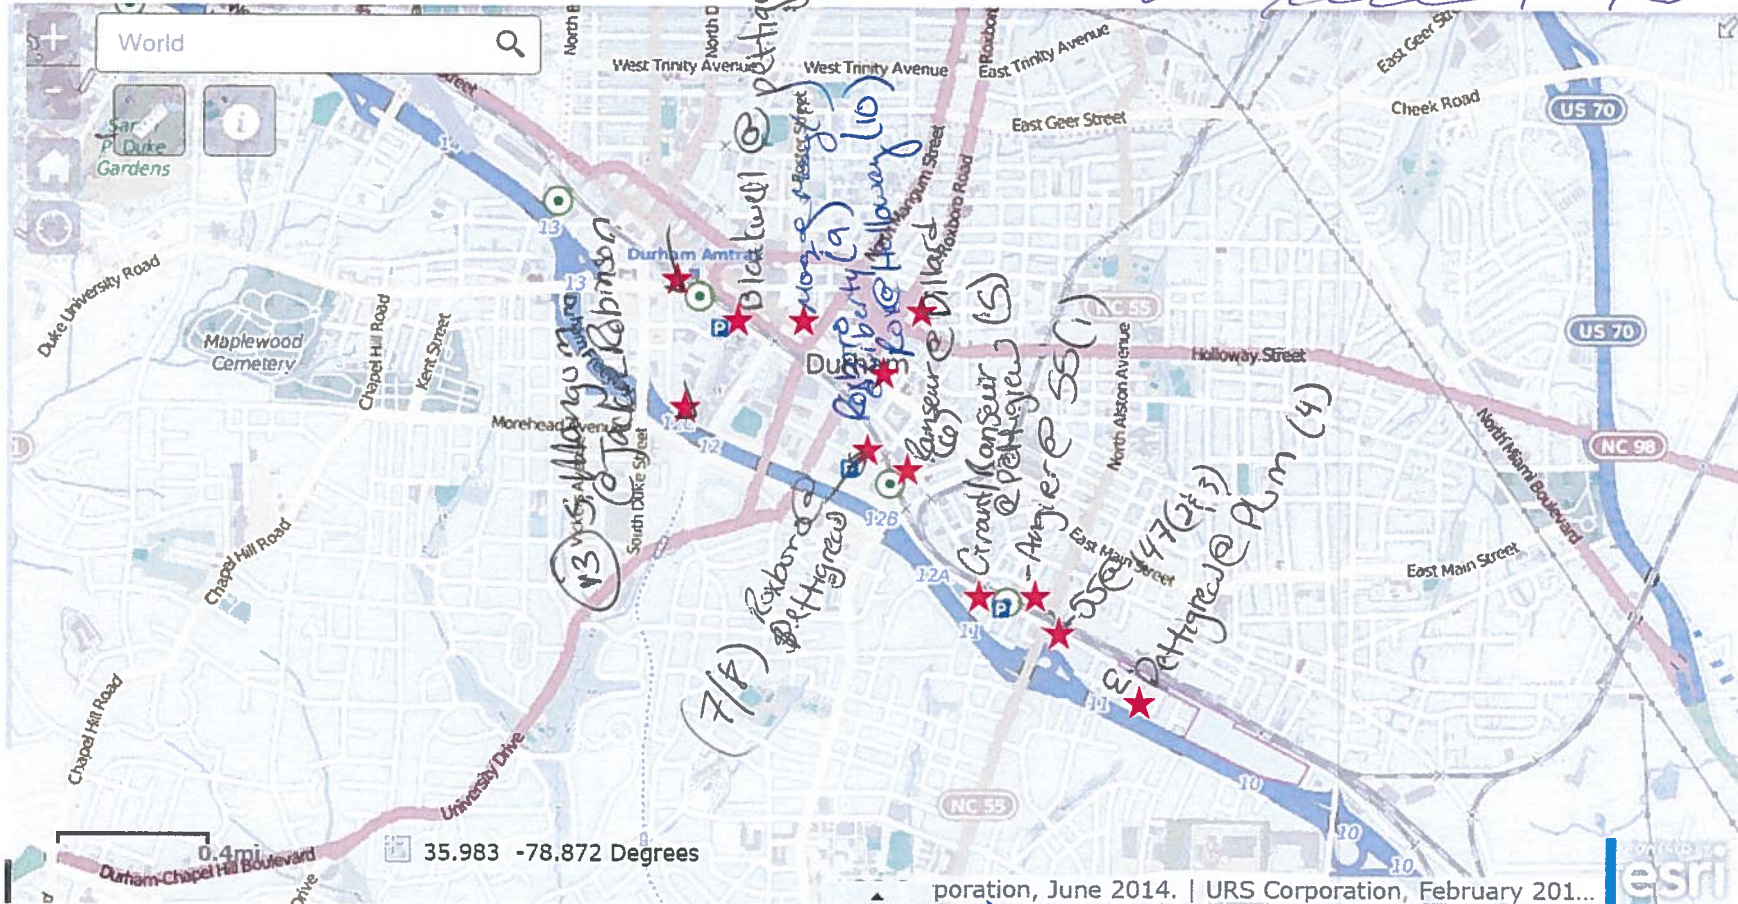

- 1) UNC Hospitals and downtown CH (12)
- 2) CH/NC 54 & Friday Ctr Drive, Farrington Rd area (12)
- 3) 15-501 near Patterson Place (6)
- 4) 15-501 new MLK Parkway, Pickett Rd. (14)
- 5) Duke/VA Medical Centers area (8)
- 6) Downtown Durham/East Durham (14)

Whisper a back
Bunged 9/22/15

Ford @ 54 (23) (24)

27 Friday
Kelsey

28 Little Jim @ Stancell

15-501 near Patterson Place (6)

*Bluebonnet 9/21/15
Patterson 9/21/15*

42 Farrington @ Ephesus Ch.

MLK Parkway, Pickett Rd. (14)

Obregon 9/21/15
Stumpless 9/21/15

15/501 @ Garrett
dealer ship - Toyota
Bridge Pic
High 2 Pils
37

Duke/VAMC (8)

W. Shegner 9/22/15
 R. [unclear] 9/21/15

Erwin @ Cameron
 24/25

no viable location

Erwin @ Trent (16)
 Erwin @ Eye Care (19)
 Erwin @ Research - email
 11 E. Lasalle 20

223
 751 @
 Duke Univ.
 Drive

83644
704

DT Durham/East Durham (12)

Yungor 9/22/15
Dun 10/21/15

Morgan@ Mangum (11)
Willard @ W. Chapel Hill (14)
Main @ Great Jones