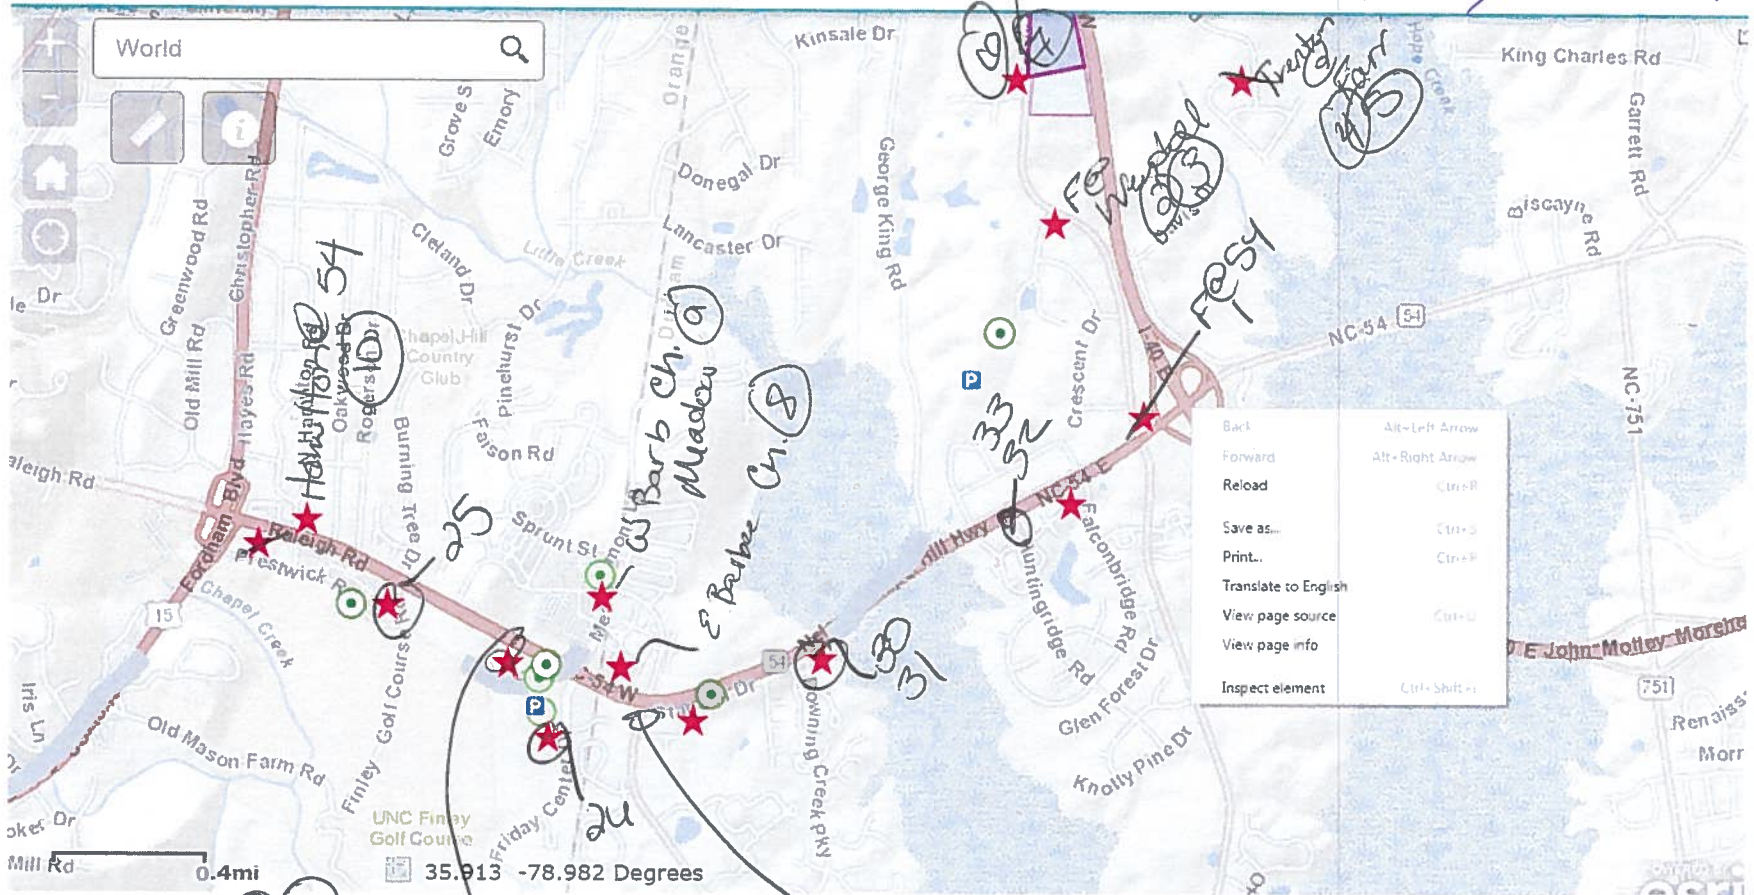

Chapel Hill / NC 54 / Farrington Rd (12)

Whisper a back
Bunged 9/22/15

Ford @ 54 (23) (24)

27 Friday
Kelsey

28 Little Jim @ Stancell