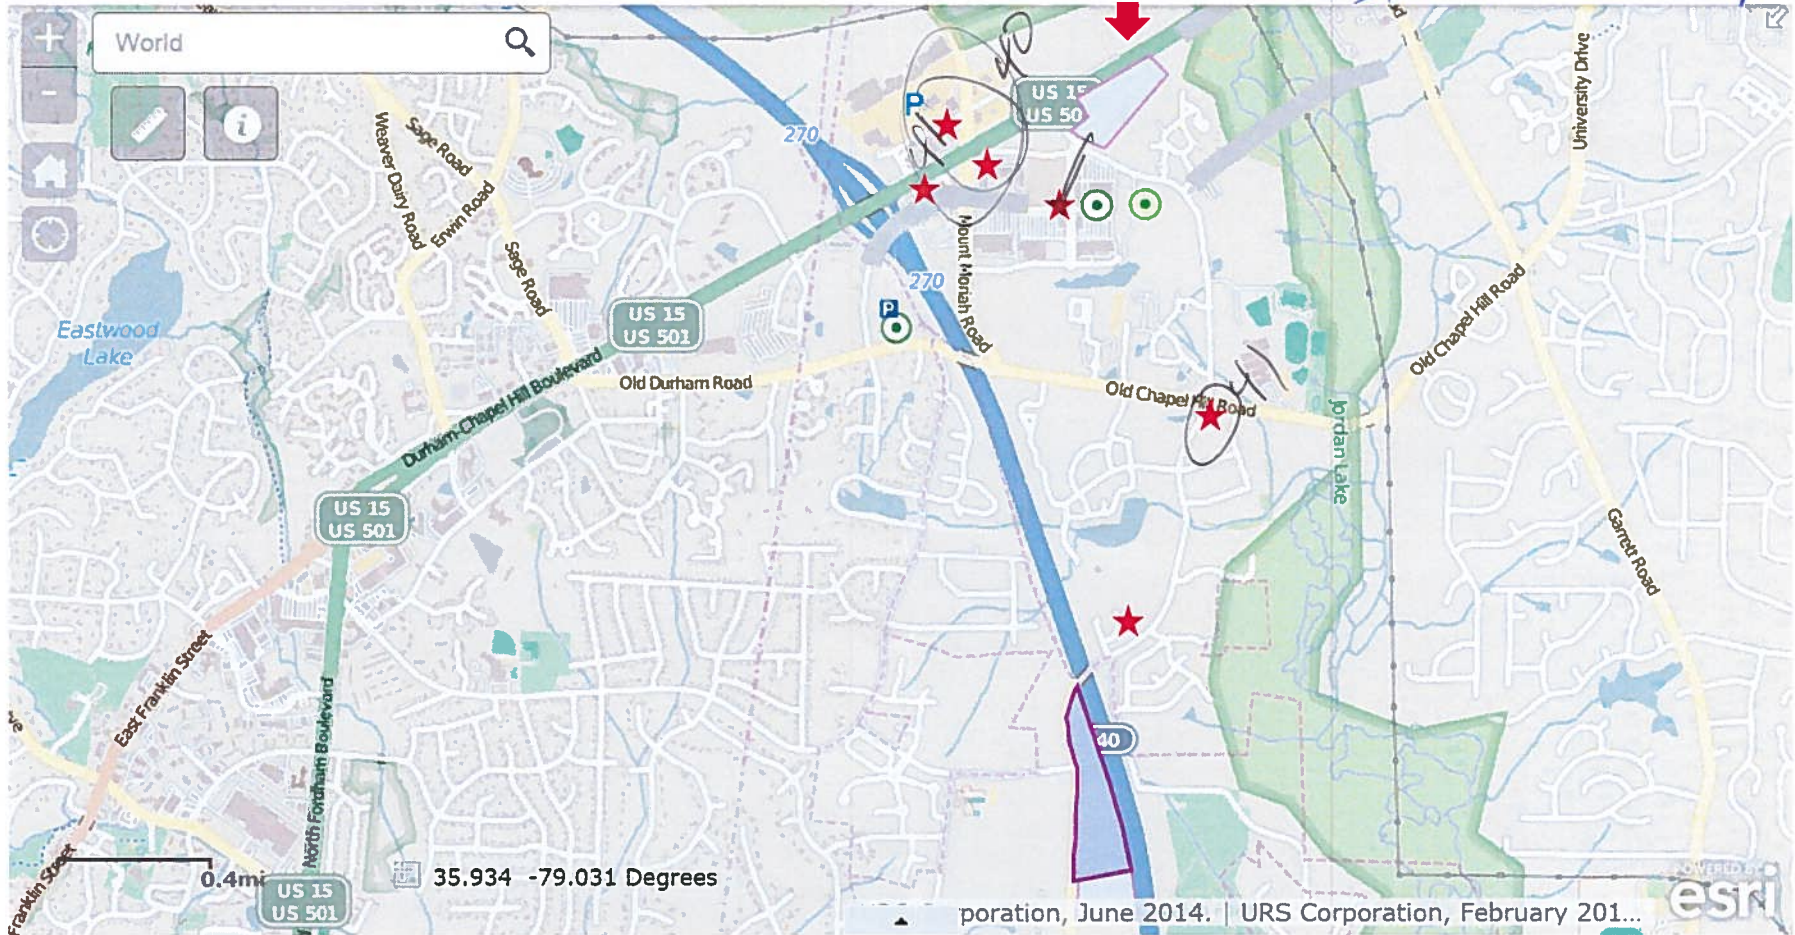

Whisper a back
Bunged 9/22/15

Ford @ 54 (23) (24)

27 Friday
Kelsey

28 Little Jim @ Stancell

15-501 near Patterson Place (6)

*Bluebonnet 9/21/15
Patterson 9/21/15*

42 Farrington @ Ephesus Ch.

MLK Parkway, Pickett Rd. (14)

Obregon 9/21/15
Stumpless 9/21/15

15/501 @ Garrett
dealer ship - Toyota
Bridge Pic
High 2 Pils
37

Duke/VAMC (8)

W. Shegner 9/22/15
 R. [unclear] 9/21/15

Erwin @ Cameron
 24/25

no viable location

Erwin @ Trent (16)
 Erwin @ Eye Care (19)
 Erwin @ Research - email
 11 E. Lasalle 20

223
 751 @
 Duke Univ.
 Drive

83644
704

DT Durham/East Durham (12)

Yungor 9/22/15
Dun 10/21/15

Morgan@ Mangum (11)
Willard @ W. Chapel Hill (14)
Main @ Great Jones