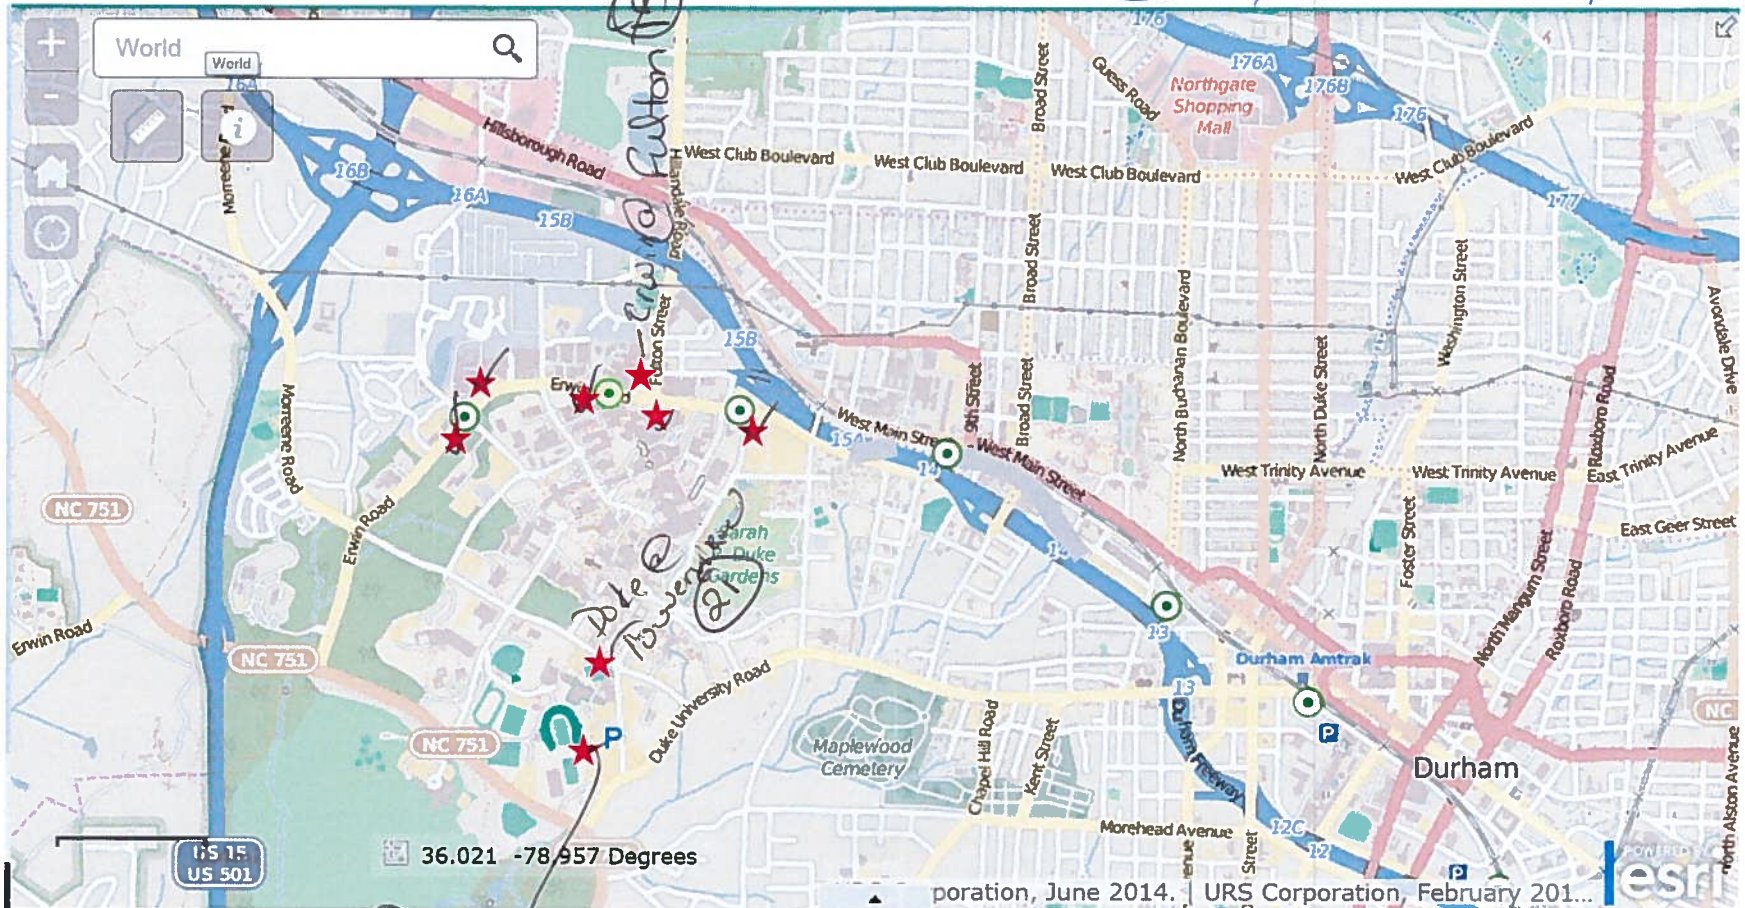

DAY 2

3729
778

UNC Hospitals / downtown CH (12)

W. Bueger 9/22/15
[Signature] 9/22/15

Whitehead @ Mason 19
Mason @ Fordham

OTYS @ Ford 16
Ford @ Morgan Creek 17
Hibbard @ Mason Farm 18

Chapel Hill / NC 54 / Farrington Rd (12)

Whisper a back
Bunged 9/22/15

Ford @ 54 (23) (24)

27 Friday
Kelsey

28 Little Jim @ Stancell

15-501 near Patterson Place (6)

*Bluebonnet 9/21/15
Patterson 9/21/15*

42 Farrington @ Ephesus Ch.

MLK Parkway, Pickett Rd. (14)

Obregon 9/21/15
Stumpless 9/21/15

15/501 @ Garrett
dealer ship - Toyota
Bridge Pic
High 2 Pils
37

Duke/VAMC (8)

W. Shegner 9/22/15
 R. [unclear] 9/21/15

Erwin @ Cameron
 24/25

no viable location

Erwin @ Trent (16)
 Erwin @ Eye Care (19)
 Erwin @ Research - email
 11 E. Lasalle 20

223
 751 @
 Duke Univ.
 Drive

83644
704

DT Durham/East Durham (12)

Yungor 9/22/15
Dun 10/21/15

Morgan@ Mangum (11)
Willard @ W. Chapel Hill (14)
Main @ Great Jones