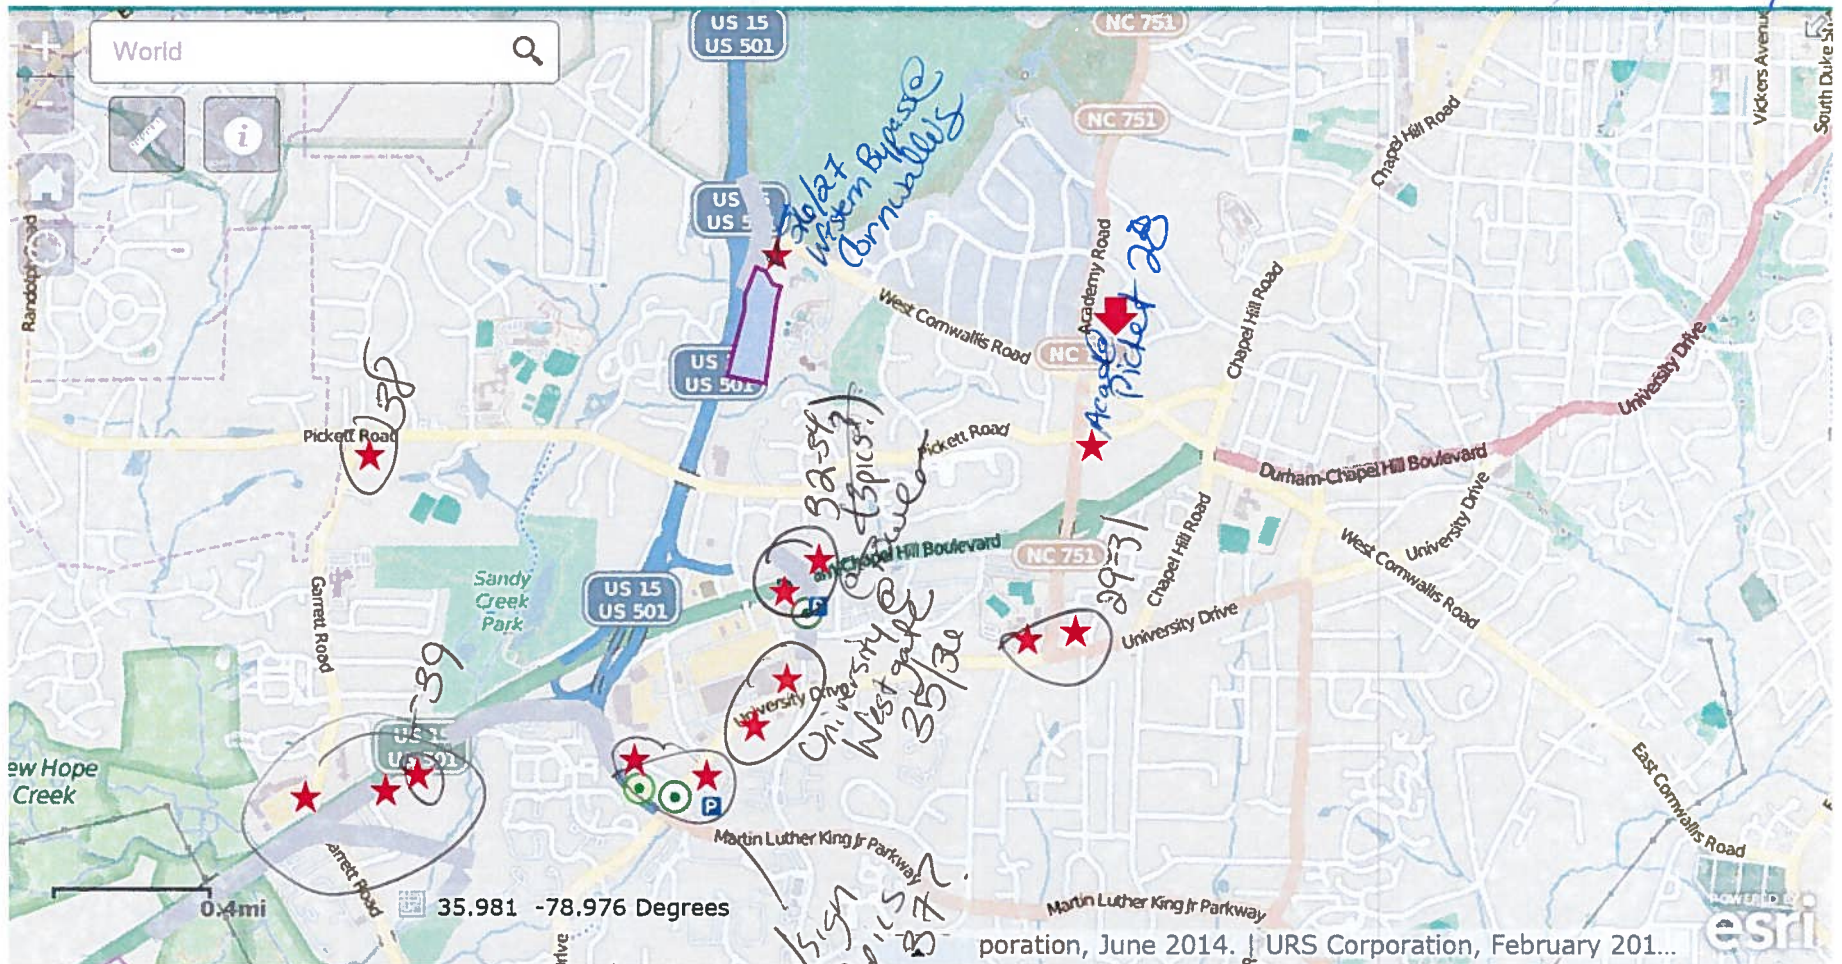

DAY 2

3729
778

UNC Hospitals / downtown CH (12)

W. Bueger 9/22/15
[Signature] 9/22/15

Whitehead @ Mason 19
Mason @ Fordham

OTYS @ Ford 16
Ford @ Morgan Creek 17
Hibbard @ Mason Farm 18

Chapel Hill / NC 54 / Farrington Rd (12)

Whisper a back
Bunged 9/22/15

Ford @ 54 (23) (24)

27 Friday
Kelsey

28 Little Jim @ Stancell

15-501 near Patterson Place (6)

*Bluebonnet 9/21/15
Patterson 9/21/15*

42 Farrington @ Ephesus Ch.

MLK Parkway, Pickett Rd. (14)

Obregon 9/21/15
Stumpless 9/21/15

15/501 @ Garrett
dealer ship - Toyota
Bridge Pic
High 2 Pils
37

Duke/VAMC (8)

W. Shegner 9/22/15
 R. [unclear] 9/21/15

Erwin @ Cameron
 24/25

no viable location

Erwin @ Trent (16)
 Erwin @ Eye Care (19)
 Erwin @ Research - email
 11 E. Lasalle 20

223
 751 @
 Duke Univ.
 Drive

83644
704

DT Durham/East Durham (12)

Yungor 9/22/15
Dun 10/21/15

Morgan@ Mangum (11)
Willard @ W. Chapel Hill (14)
Main @ Great Jones