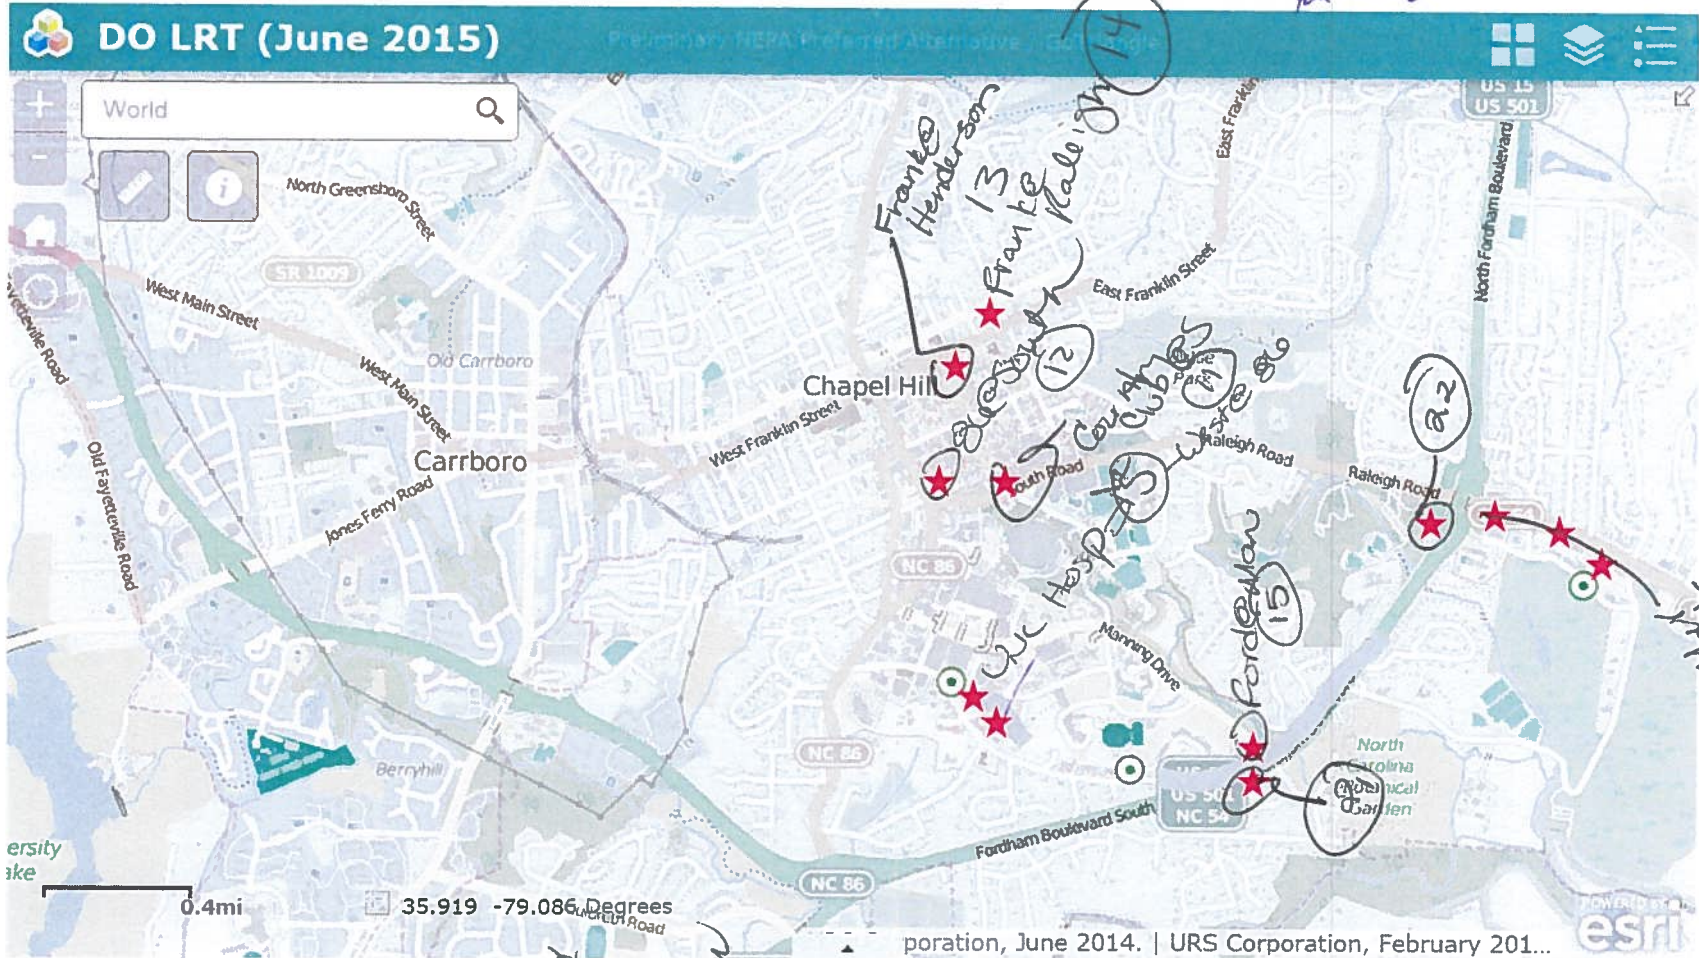

Order total of 64 double-sided signs for delivery to AECOM by Friday 10 AM, for placement no later than Monday, Sep. 21. Mark specifically on a map where the sign is placed and take photos.

Greater Visibility Opportunities:

CenterFest outdoor fair in Downtown Durham on Sep 19 and 20

UNC football games on campus on Sep 19 and 26 at home,

Duke football games on campus on Sep 19, 26, and Oct. 3

NCCU footgame on campus on Oct. 3

DAY 2

3729
778

UNC Hospitals / downtown CH (12)

W. Bueger 9/22/15
[Signature] 9/22/15

Whitehead @ Mason 19
Mason @ Fordham

OTYS @ Ford 16
Ford @ Morgan Creek 17
Hibbard @ Mason Farm 18

Chapel Hill / NC 54 / Farrington Rd (12)

223
 751 @
 Duke Univ.
 Drive

83644
704

DT Durham/East Durham (12)

Yungor 9/22/15
Dun 10/21/15

Morgan@ Mangum (11)
Willard @ W. Chapel Hill (14)
Main @ Great Jones