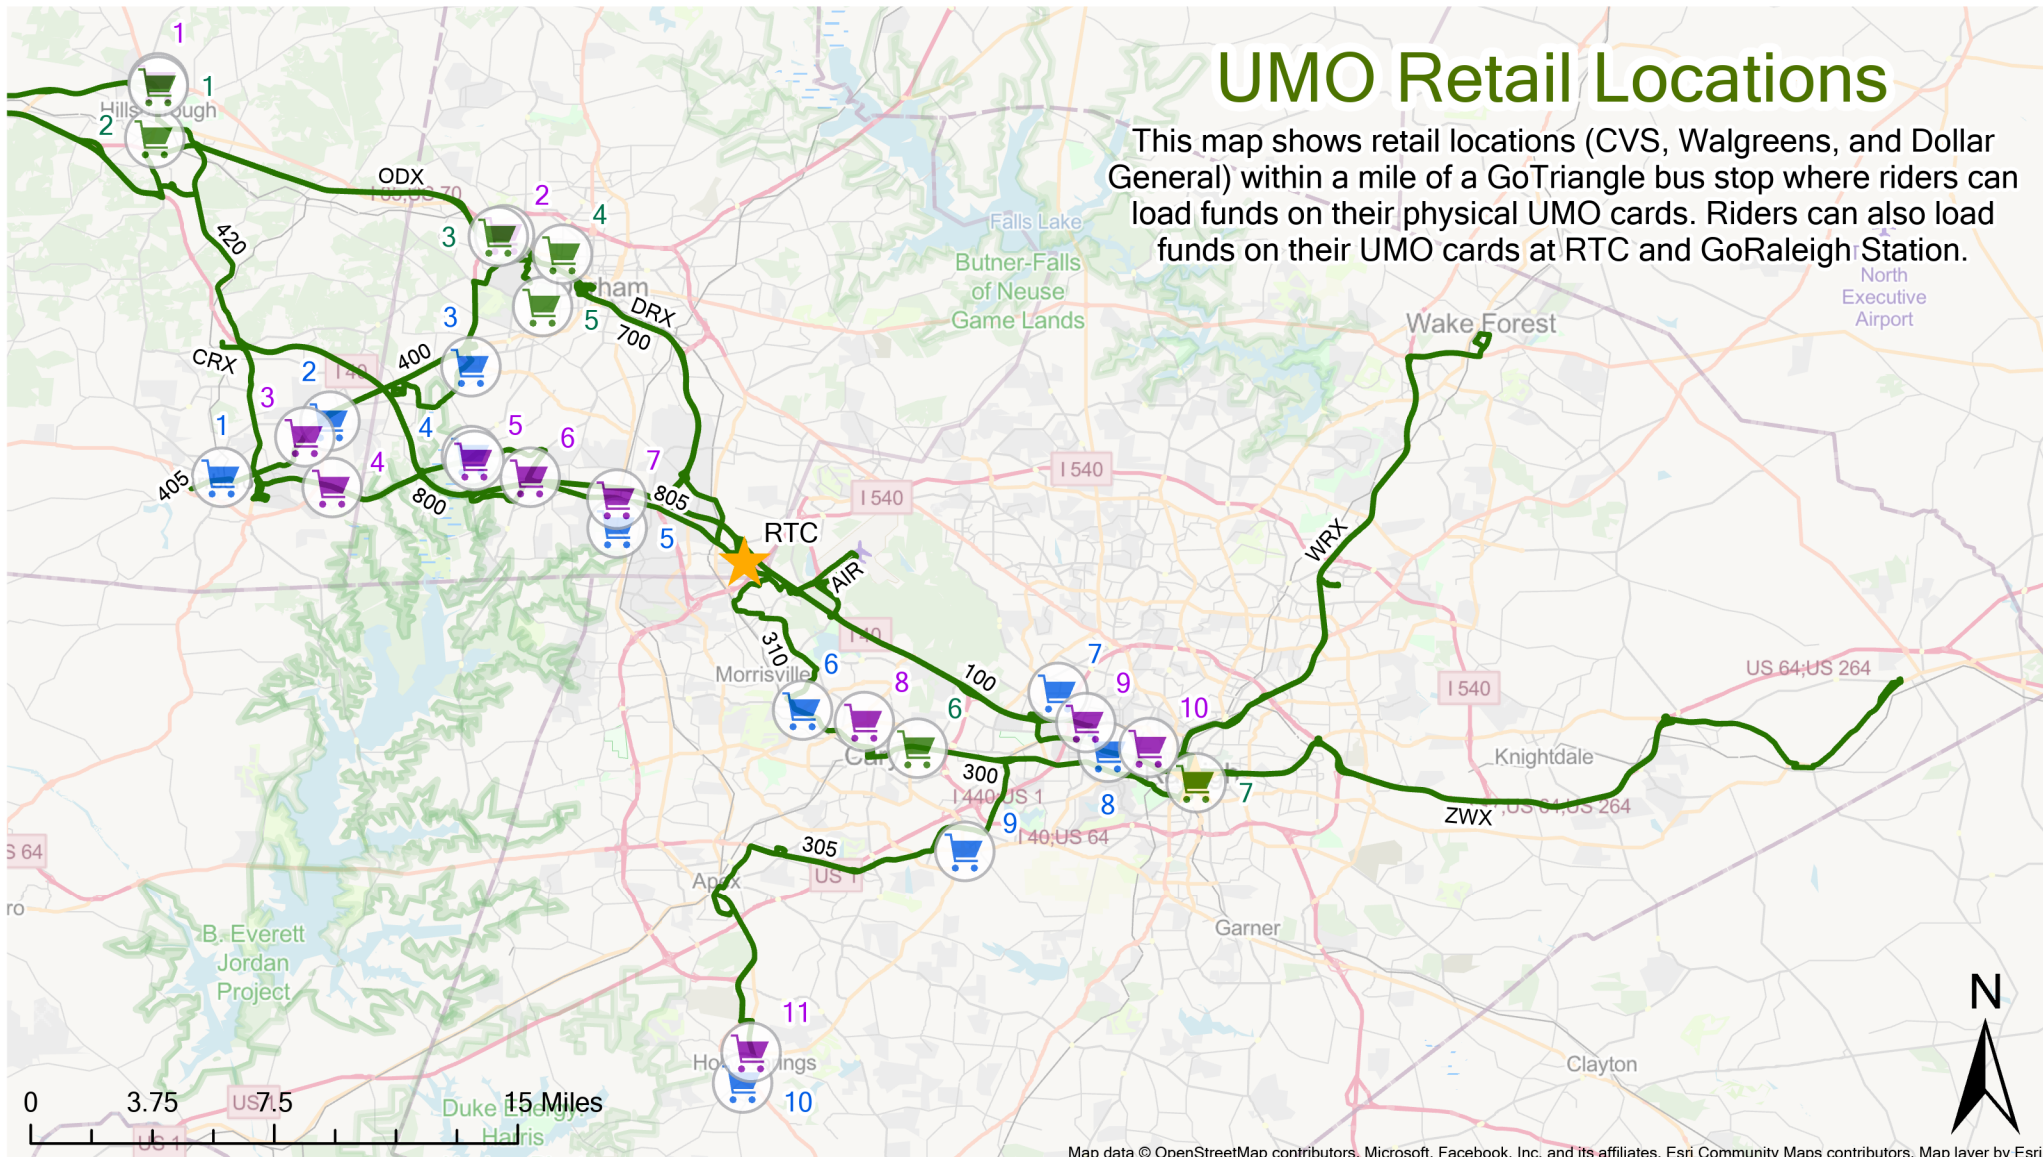

UMO Retail Locations

This map shows retail locations (CVS, Walgreens, and Dollar General) within a mile of a GoTriangle bus stop where riders can load funds on their physical UMO cards. Riders can also load funds on their UMO cards at RTC and GoRaleigh Station.

Map data © OpenStreetMap contributors, Microsoft, Facebook, Inc. and its affiliates, Esri Community Maps contributors, Map layer by Esri

Walgreens Locations	Store Number
200 US-70, Hillsborough, NC 27278	1
200 N Lasalle St, Durham, NC 27705	2
1500 E Franklin St, Chapel Hill, NC 27514	3
1106 Environ Way, Chapel Hill, NC 27517	4
1109 NC-54, Durham, NC 27707	5
6405 Fayetteville Rd, Durham, NC 27713	6
2104 NC-54, Durham, NC 27713	7
2323 NW MAYNARD RD Cary, NC 27513	8
3520 WADE AVE Raleigh, NC 27607	9
1900 Cameron St, Raleigh, NC 27605	10
301 N Main St, Holly Springs, NC 27540	11

CVS Locations	Store Number
200 N GREENSBORO ST., CARRBORO, NC, 27510	1
1718 N FORDHAM BLVD CHAPEL HILL, NC, 27514	2
1845 MARTIN LUTHER KING PKWY., DURHAM, NC, 27707	3
6911 GARRETT RD, DURHAM, NC, 27707	4
2010 SEDWICK RD., DURHAM, NC, 27713	5
1990 NW CARY PKWY MORRISVILLE, NC, 27560	6
2411 LANDMARK DR., RALEIGH, NC, 27607	7
3001 HILLSBOROUGH ST., SUITE 100, RALEIGH, NC, 27607	8
5859 TRYON ROAD, CARY, NC, 27518	9
151 VILLAGE WALK DR., HOLLY SPRINGS, NC, 27540	10

Dollar General Locations	Store Number
662 N Churton St Hillsborough, NC 27278	1
110 Rebecca Dr #7 Hillsborough, NC 27278	2
3427 Hillsborough Rd Durham, NC 27705	3
800 Broad St Durham, NC 27705	4
2000 Chapel Hill Rd Ste 1 Durham, NC 27707	5
832 East Chatham Street Cary, NC 27511	6
149 E Davie St Raleigh, NC 27601	7