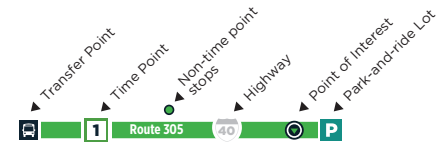

Route 305

LEGEND

NO SMOKING IS ALLOWED ON GOTRIANGLE VEHICLES
 Smoking and/or the use of vapor products, including e-cigarettes, is not permitted on GoTriangle vehicles, at bus stops and city-owned sidewalks within Orange, Durham and Wake County.