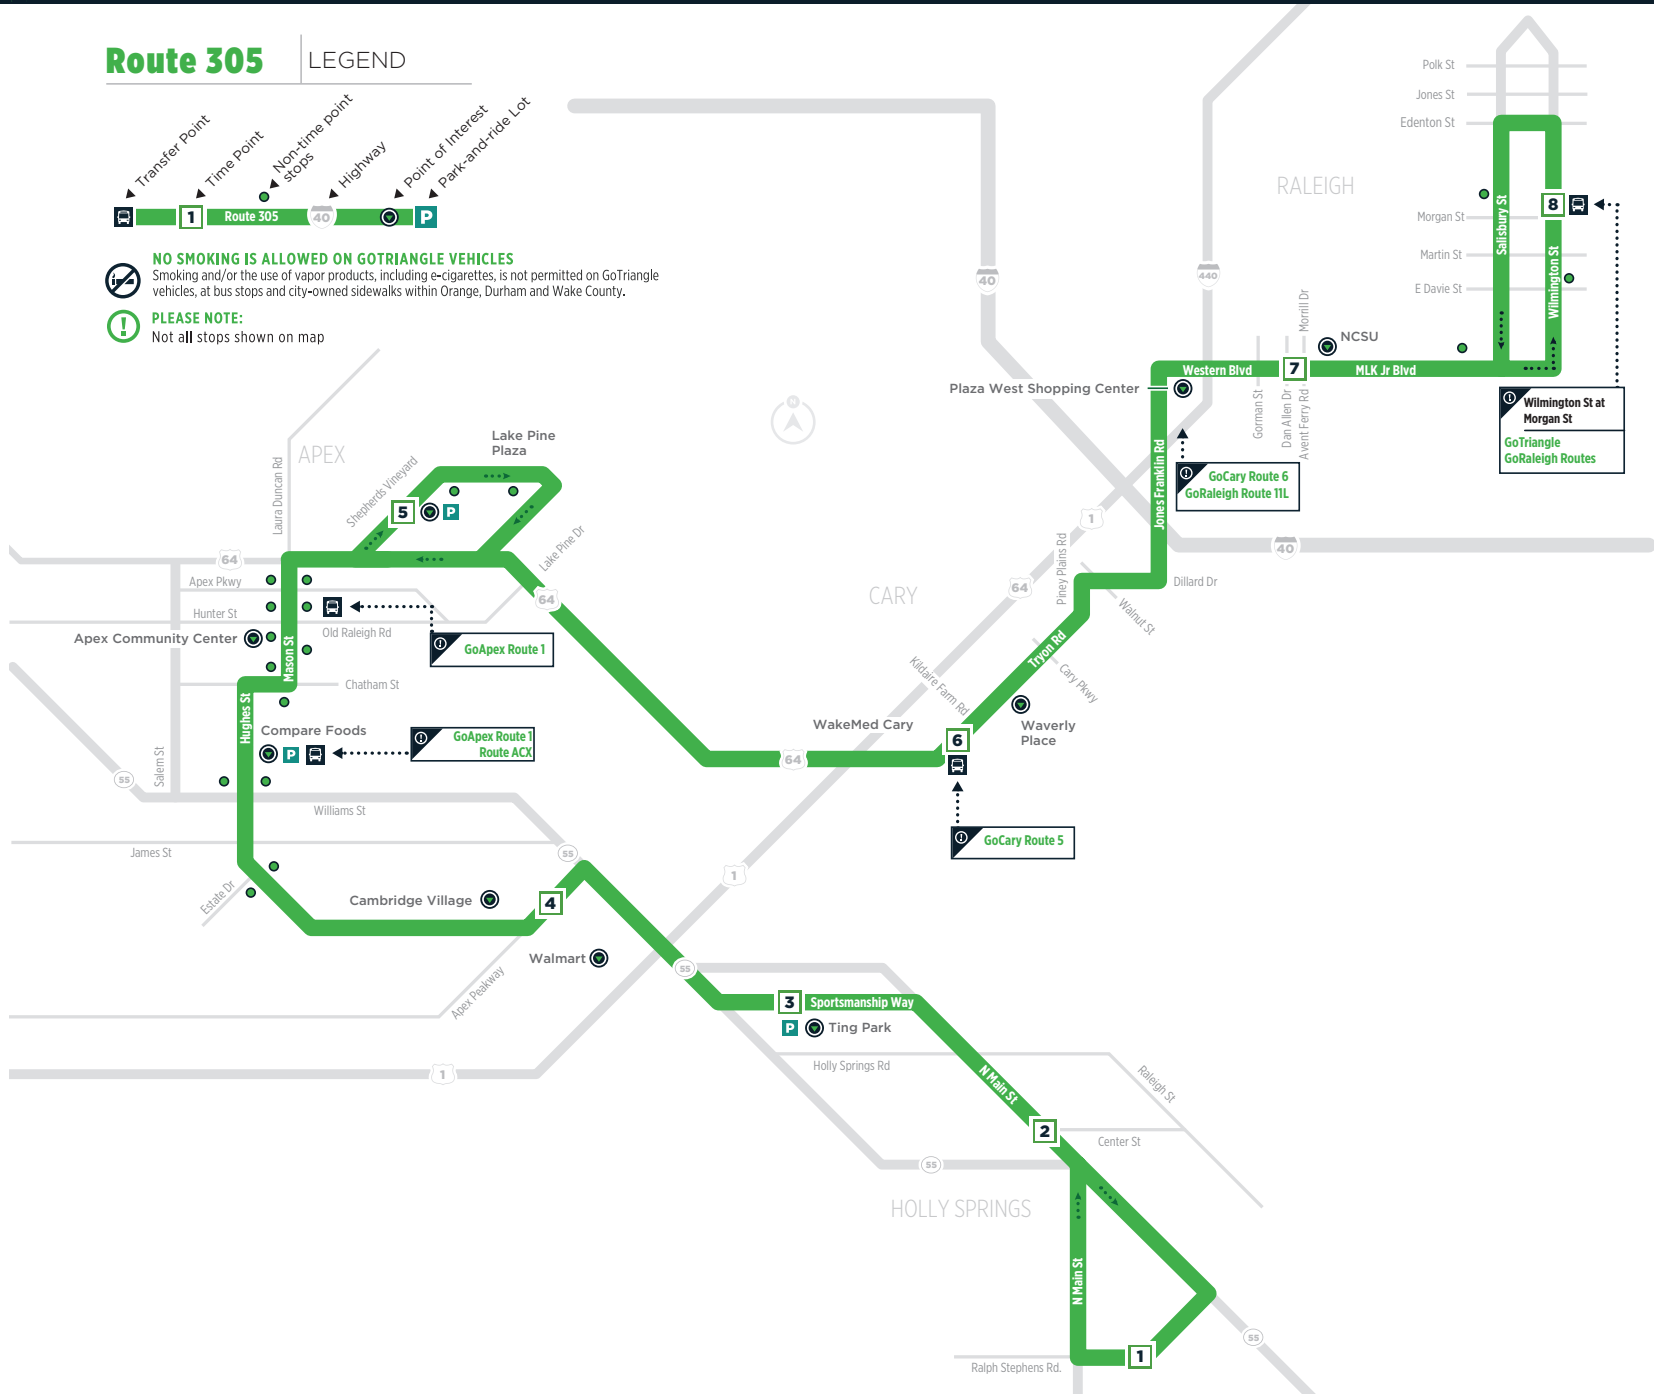

NO SMOKING IS ALLOWED ON GOTRIANGLE VEHICLES
Smoking and/or the use of vapor products, including e-cigarettes, is not permitted on GoTriangle vehicles, at bus stops and city-owned sidewalks within Orange, Durham and Wake County.

PLEASE NOTE:
Not all stops shown on map