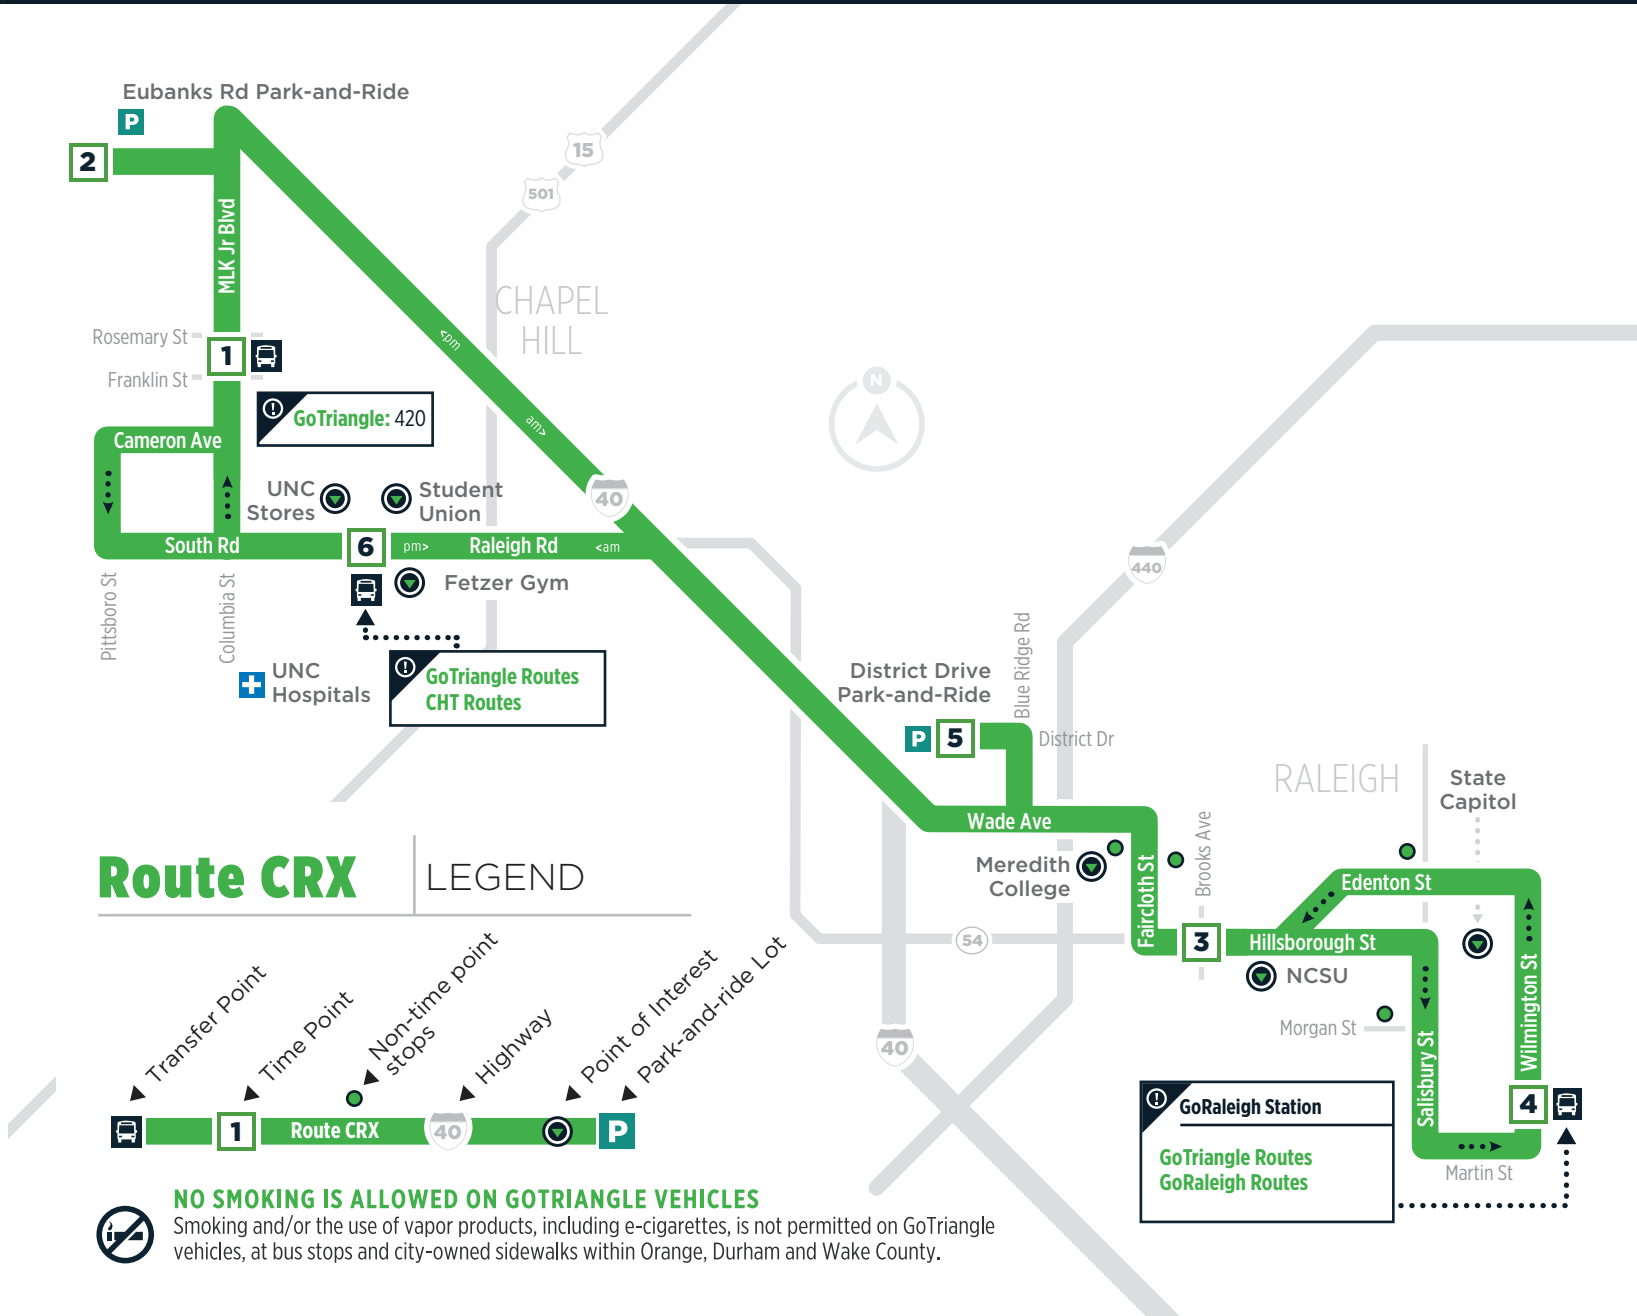

CRX

Route CRX

LEGEND

- Transfer Point
- Time Point
- Non-time point stops
- Highway
- Point of Interest
- Park-and-ride Lot

NO SMOKING IS ALLOWED ON GOTRIANGLE VEHICLES
 Smoking and/or the use of vapor products, including e-cigarettes, is not permitted on GoTriangle vehicles, at bus stops and city-owned sidewalks within Orange, Durham and Wake County.

CHAPEL HILL TO RALEIGH

<i>Columbia/Rosemary #3383</i>	<i>Eubanks Rd P&R #3149</i>	<i>Hillsborough/Gardner #8274</i>	<i>GoRaleigh Station #8001</i>
1	2	3	4
5:55 AM	6:05 AM	6:40 AM	6:50 AM
6:25 AM	6:35 AM	7:13 AM	7:25 AM
6:55 AM	7:05 AM	7:45 AM	8:00 AM
7:25 AM	7:36 AM	8:20 AM	8:35 AM
7:55 AM	8:06 AM	8:50 AM	9:05 AM
8:45 AM	8:56 AM	9:35 AM	9:50 AM

RALEIGH TO CHAPEL HILL

<i>GoRaleigh Station (Plat. C) #8001</i>	<i>Hillsborough/Brooks #8240</i>	<i>District Dr P&R #1748</i>	<i>Student Stores #3360</i>	<i>Columbia/Rosemary #3383</i>
4	3	5	6	1
6:00 AM	6:08 AM	6:16 AM	6:45 AM	6:50 AM
6:25 AM	6:33 AM	6:43 AM	7:12 AM	7:20 AM
6:50 AM	7:00 AM	7:11 AM	7:42 AM	7:50 AM
7:35 AM	7:45 AM	7:57 AM	8:30 AM	8:40 AM
8:10 AM	8:20 AM	8:30 AM	9:05 AM	9:10 AM
8:45 AM	8:54 AM	9:05 AM	9:35 AM	9:40 AM

CHAPEL HILL TO RALEIGH

<i>Columbia/Franklin #3421</i>	<i>South Rd at Fetzer Gym #3359</i>	<i>District Dr P&R #1748</i>	<i>Hillsborough/Brooks #8240</i>	<i>GoRaleigh Station (Plat. C) #8001</i>
1	6	5	3	4
3:00 PM	3:07 PM	3:45 PM	3:55 PM	4:10 PM
3:30 PM	3:37 PM	4:15 PM	4:25 PM	4:40 PM
4:00 PM	4:07 PM	4:50 PM	5:00 PM	5:15 PM
4:20 PM	4:27 PM	5:10 PM	5:25 PM	5:40 PM
4:40 PM	4:49 PM	5:37 PM	5:50 PM	6:05 PM
5:10 PM	5:19 PM	6:07 PM	6:20 PM	6:35 PM
5:40 PM	5:48 PM	6:35 PM	6:45 PM	6:55 PM
6:40 PM	6:47 PM	7:20 PM	7:30 PM	7:40 PM