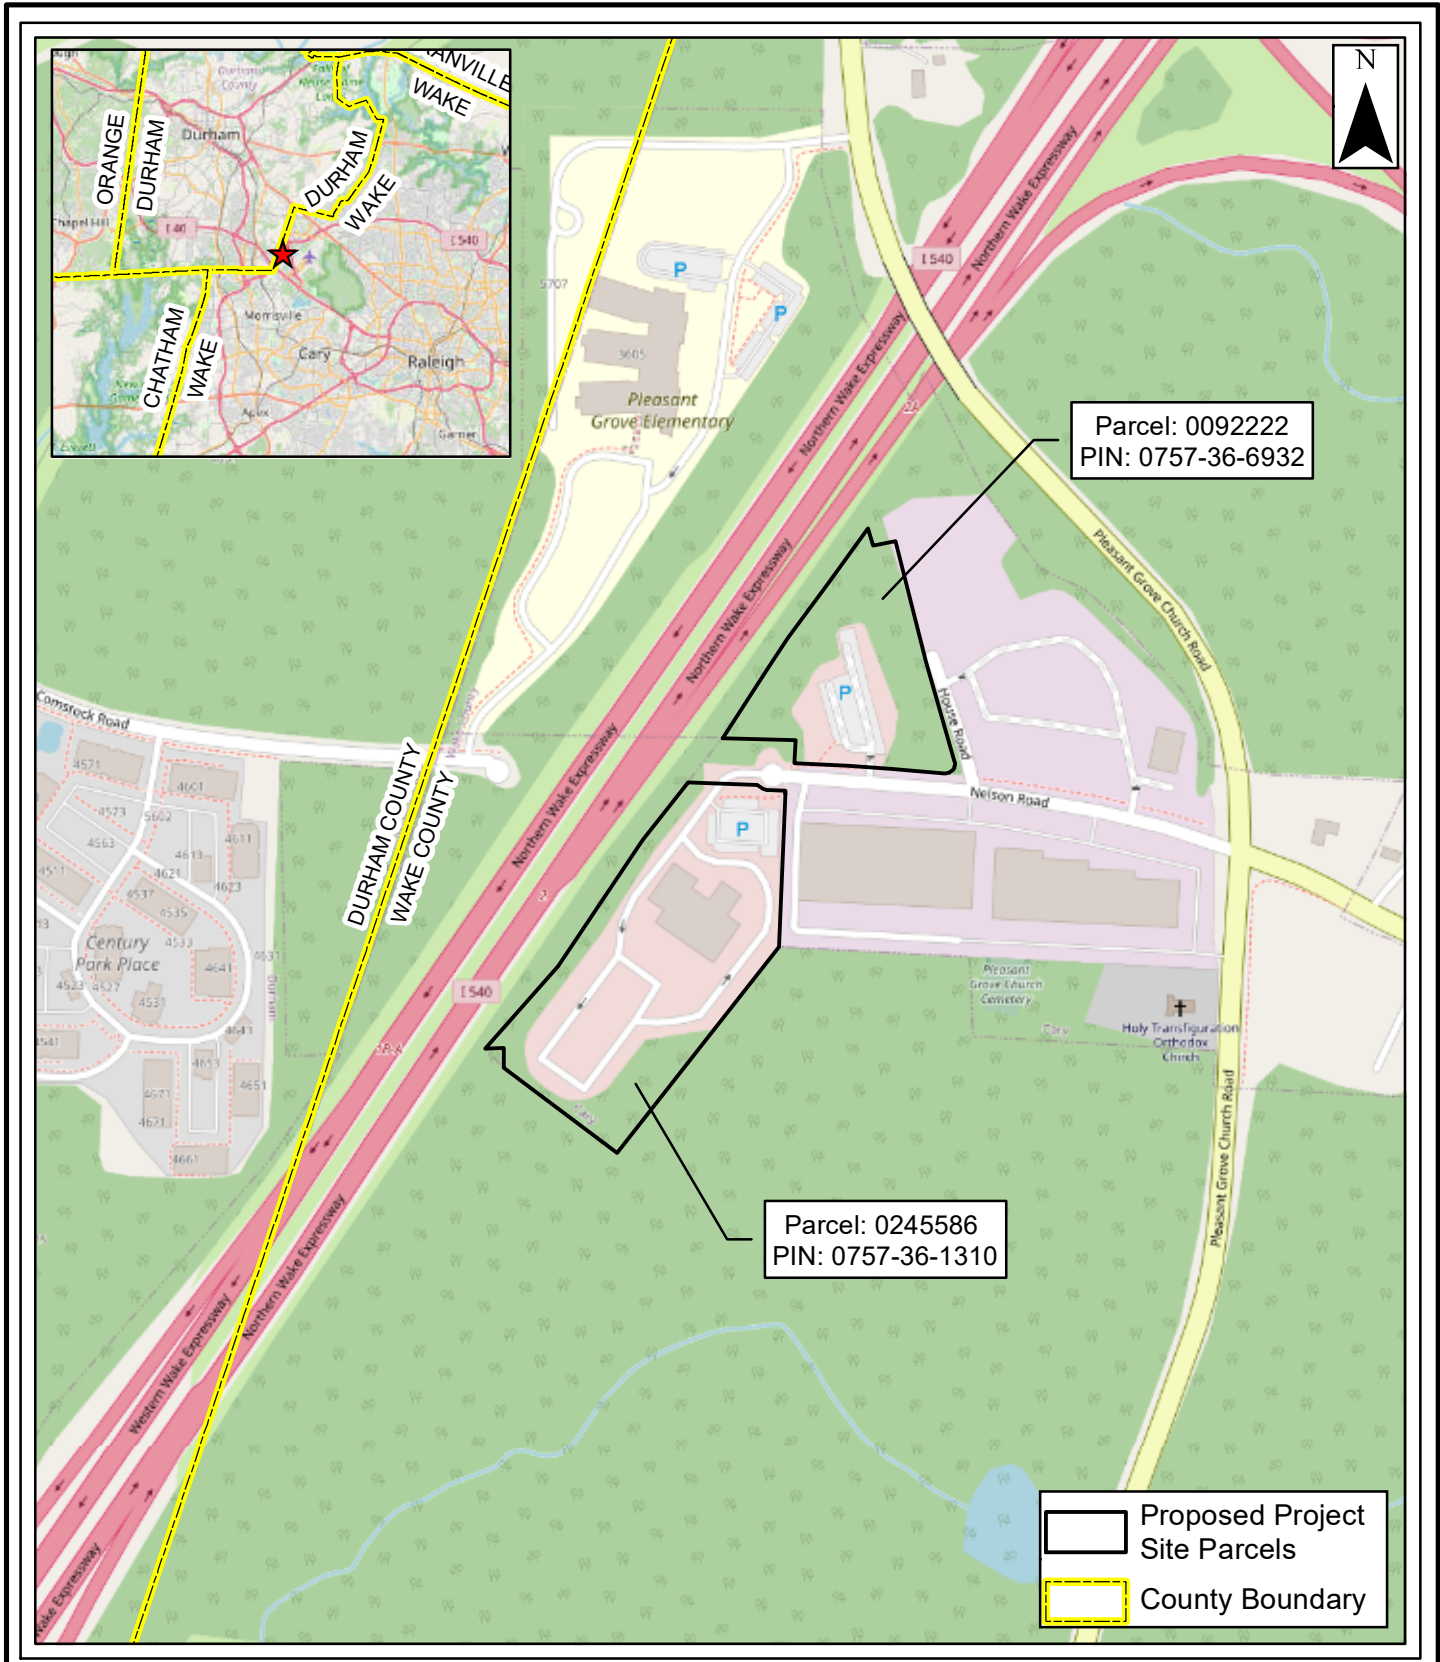

GoTriangle RFQ 24-048

Exhibit J
2022 Regional Fleet & Facilities Study
BOMF Vicinity Map
(2 pages - including this page)

Parcel: 0092222
PIN: 0757-36-6932

Parcel: 0245586
PIN: 0757-36-1310

Proposed Project Site Parcels
 County Boundary

Prepared For:

Nelson Road BOMF
 Vicinity Map
 Wake County, North Carolina

Date:	April 2024
Scale:	0 150 300 Feet
Job No.:	21-013
Drawn By:	RCM
Checked By:	MM

Figure
1