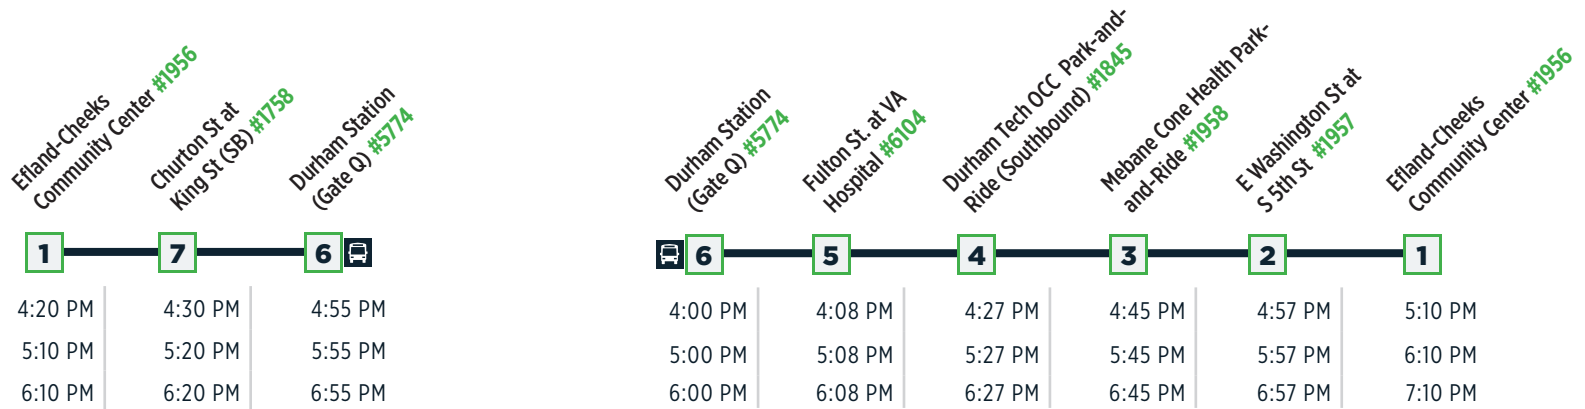

## DURHAM TO RALEIGH

Chapel/Duke University #6286	Fulton St at Erwin Rd. #6104	Durham Station (Gate I) #5774	District Dr P&R #1748	Hillsborough/Gardner #8274	GoRaleigh Station (Plat. C) #8001
5	4	6	3	2	1
12:05 PM	12:15 PM	12:25 PM	<b>12:55 PM</b>	<b>1:05 PM</b>	1:20 PM
1:10 PM	1:20 PM	1:30 PM	<b>2:00 PM</b>	<b>2:10 PM</b>	2:25 PM
2:20 PM	2:30 PM	2:40 PM	<b>3:10 PM</b>	<b>3:20 PM</b>	3:35 PM
3:15 PM	3:25 PM	3:35 PM	<b>4:05 PM</b>	<b>4:15 PM</b>	4:30 PM
3:45 PM	3:55 PM	4:05 PM	<b>4:40 PM</b>	<b>4:50 PM</b>	5:05 PM
4:15 PM	4:25 PM	4:35 PM	<b>5:15 PM</b>	<b>5:30 PM</b>	5:45 PM
4:45 PM	4:55 PM	5:05 PM	<b>5:45 PM</b>	<b>6:00 PM</b>	6:15 PM
5:20 PM	5:30 PM	5:40 PM	<b>6:20 PM</b>	<b>6:35 PM</b>	6:50 PM
5:55 PM	6:05 PM	6:45 PM	<b>7:00 PM</b>	<b>7:15 PM</b>	6:50 PM
6:35 PM	6:45 PM	6:55 PM	<b>7:25 PM</b>	<b>7:35 PM</b>	7:45 PM
7:10 PM	7:20 PM	7:30 PM	<b>7:50 PM</b>	<b>8:00 PM</b>	8:10 PM

## RALEIGH TO DURHAM

GoRaleigh Station (Plat. C) #8001	Hillsborough/Brooks #8240	Durham Station (Gate Q) #5774
1	2	6
12:15 PM	12:26 PM	1:00 PM
1:25 PM	1:36 PM	2:10 PM
2:35 PM	2:46 PM	3:20 PM
3:10 PM	3:21 PM	3:55 PM
3:40 PM	3:52 PM	4:30 PM
4:10 PM	4:23 PM	5:10 PM
4:40 PM	4:53 PM	5:40 PM
5:20 PM	5:35 PM	6:25 PM
5:55 PM	6:10 PM	6:55 PM
7:00 PM	7:10 PM	7:40 PM

## EFLAND TO HILLSBOROUGH TO DURHAM DURHAM TO HILLSBOROUGH TO MEBANE TO EFLAND

Free timed connection with PART Route 4 to Triad. Find PART Route 4 schedules here: [partnc.org/route4/](http://partnc.org/route4/)