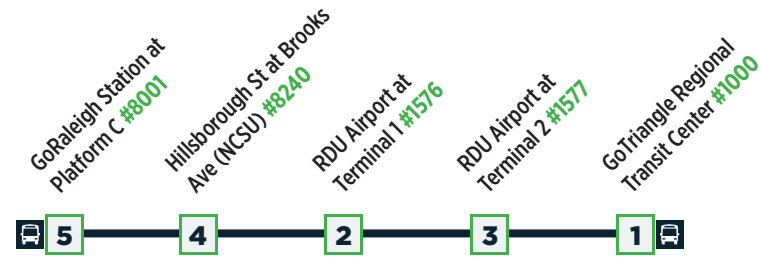

5	4	2	3	1
5:55 AM	6:02 AM	-	-	6:25 AM
6:20 AM	6:27 AM	-	-	6:55 AM
6:50 AM	7:01 AM	-	-	7:25 AM
7:15 AM	7:26 AM	-	-	7:55 AM
7:40 AM	7:51 AM	-	-	8:25 AM
8:15 AM	8:26 AM	-	-	8:55 AM
8:45 AM	8:56 AM	-	-	9:25 AM
9:20 AM	9:31 AM	-	-	9:55 AM
9:50 AM	10:01 AM	-	-	10:25 AM
10:20 AM	10:31 AM	-	-	10:55 AM
10:50 AM	11:01 AM	-	-	11:25 AM
11:20 AM	11:31 AM	-	-	11:55 AM
11:50 AM	12:01 PM	-	-	12:25 PM
12:20 PM	12:31 PM	-	-	12:55 PM
12:50 PM	1:01 PM	-	-	1:25 PM
1:20 PM	1:31 PM	-	-	1:55 PM
1:50 PM	2:01 PM	-	-	2:25 PM
2:20 PM	2:31 PM	-	-	2:55 PM
2:50 PM	3:01 PM	-	-	3:25 PM
3:20 PM	3:31 PM	-	-	3:55 PM
3:50 PM	4:03 PM	-	-	4:25 PM
4:20 PM	4:33 PM	-	-	4:55 PM
4:45 PM	4:58 PM	-	-	5:25 PM
5:15 PM	5:28 PM	-	-	5:55 PM
5:45 PM	5:58 PM	-	-	6:25 PM