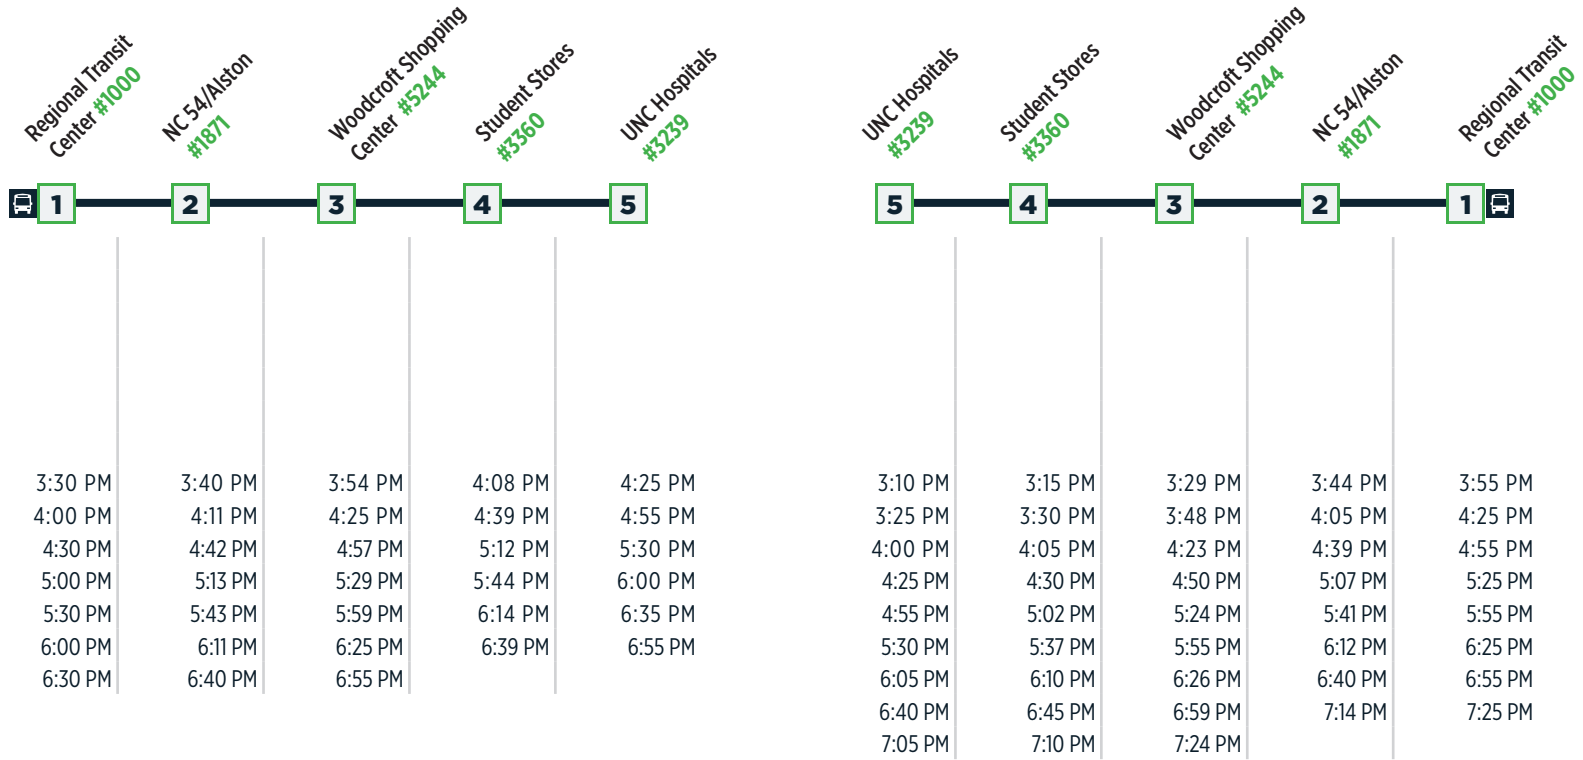

ROUTE

805

THURSDAY