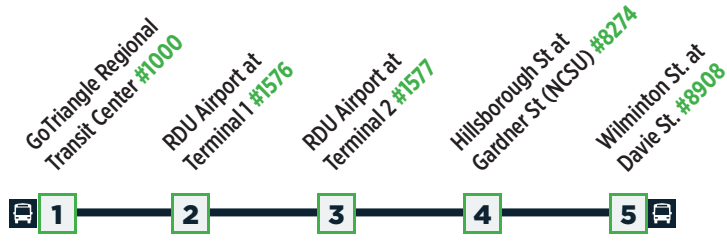

WEDNESDAY

1	2	3	4	5
6:30 AM	-	-	6:51 AM	7:05 AM
7:00 AM	-	-	7:21 AM	7:35 AM
7:30 AM	-	-	7:52 AM	8:05 AM
8:00 AM	-	-	8:22 AM	8:35 AM
8:30 AM	-	-	8:52 AM	9:05 AM
9:00 AM	-	-	9:21 AM	9:35 AM
9:30 AM	-	-	9:51 AM	10:05 AM
10:00 AM	-	-	10:21 AM	10:35 AM
10:30 AM	-	-	10:51 AM	11:05 AM
11:00 AM	-	-	11:21 AM	11:35 AM
11:30 AM	-	-	11:51 AM	12:05 PM
12:00 PM	-	-	12:21 PM	12:35 PM
12:30 PM	-	-	12:51 PM	1:05 PM
1:00 PM	-	-	1:21 PM	1:35 PM
1:30 PM	-	-	1:51 PM	2:05 PM
2:00 PM	-	-	2:21 PM	2:35 PM
2:30 PM	-	-	2:51 PM	3:05 PM
3:00 PM	-	-	3:22 PM	3:35 PM
3:30 PM	-	-	3:52 PM	4:05 PM
4:00 PM	-	-	4:22 PM	4:35 PM
4:30 PM	-	-	4:52 PM	5:05 PM
5:00 PM	-	-	5:22 PM	5:35 PM
5:30 PM	-	-	5:52 PM	6:05 PM
6:00 PM	-	-	6:22 PM	6:35 PM