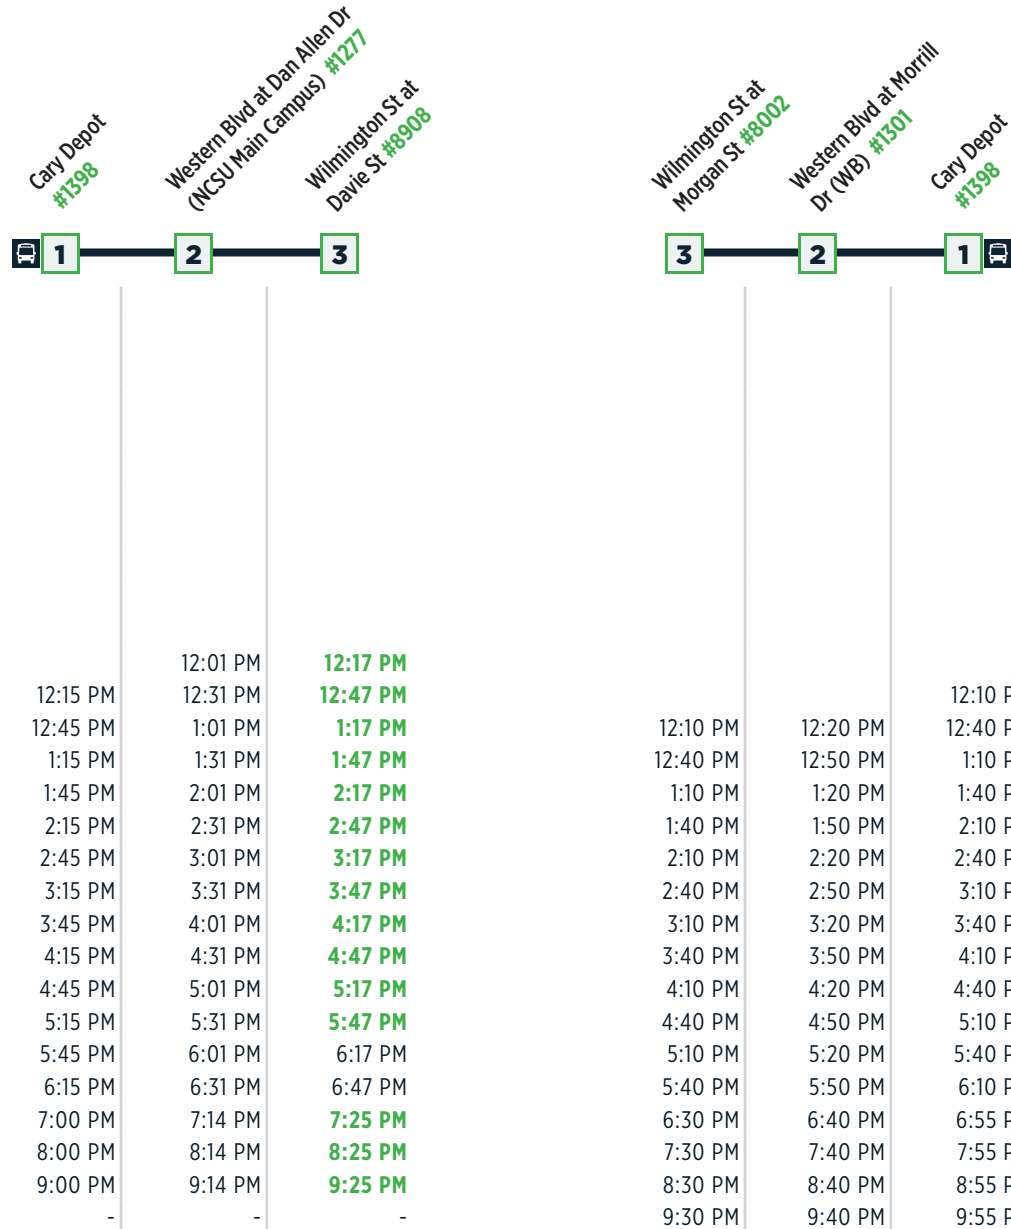

ROUTE

300

THURSDAY

BOLD Serves #8001 GoRaleigh Station Platform C