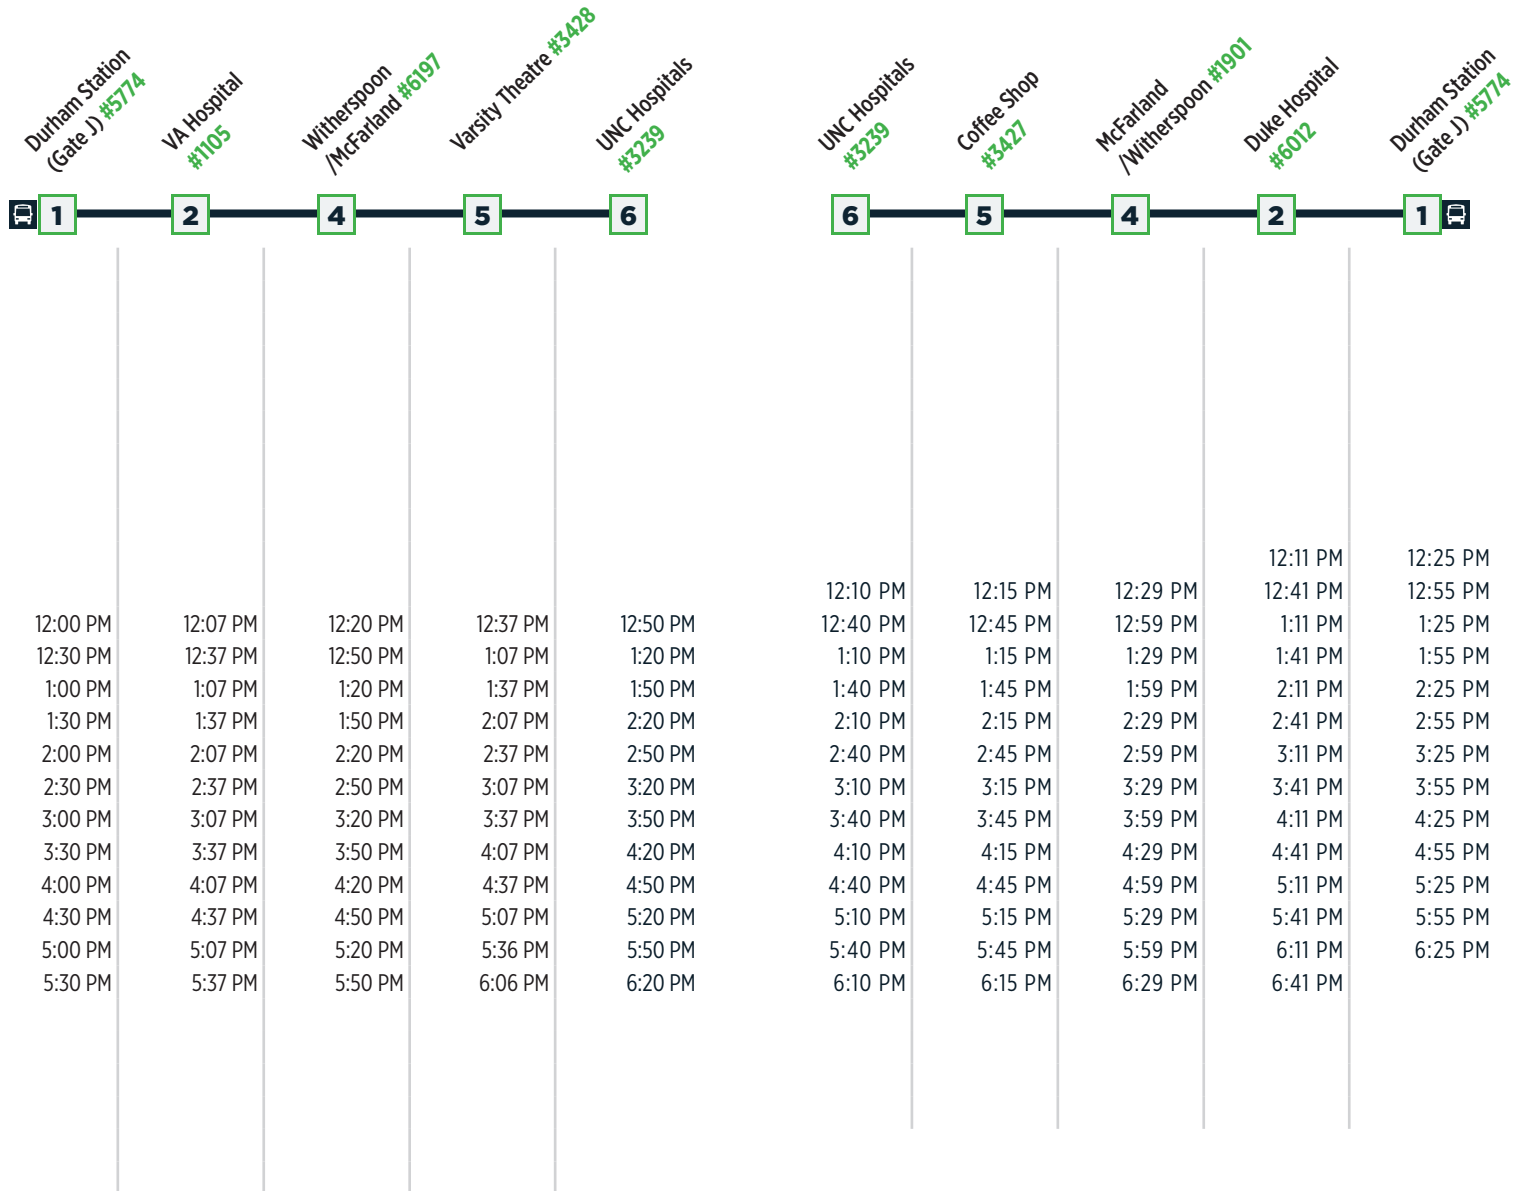

ROUTE

400

SATURDAY