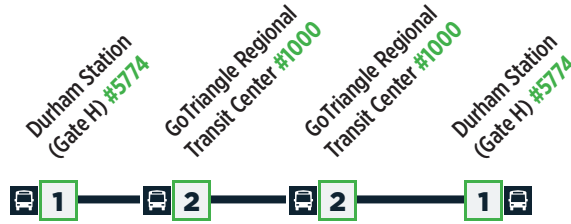

DURHAM STATION TO RTC

12:00 PM	12:20 PM	12:30 PM	12:55 PM
12:30 PM	12:50 PM	1:00 PM	1:25 PM
1:00 PM	1:20 PM	1:30 PM	1:55 PM
1:30 PM	1:50 PM	2:00 PM	2:25 PM
2:00 PM	2:20 PM	2:30 PM	2:55 PM
2:30 PM	2:50 PM	3:00 PM	3:25 PM
3:00 PM	3:20 PM	3:30 PM	3:55 PM
3:30 PM	3:50 PM	4:00 PM	4:25 PM
4:00 PM	4:20 PM	4:30 PM	4:55 PM
4:30 PM	4:50 PM	5:00 PM	5:25 PM
5:00 PM	5:20 PM	5:30 PM	5:55 PM
5:30 PM	5:50 PM	6:00 PM	6:25 PM
6:05 PM	6:25 PM	6:30 PM	

SATURDAY