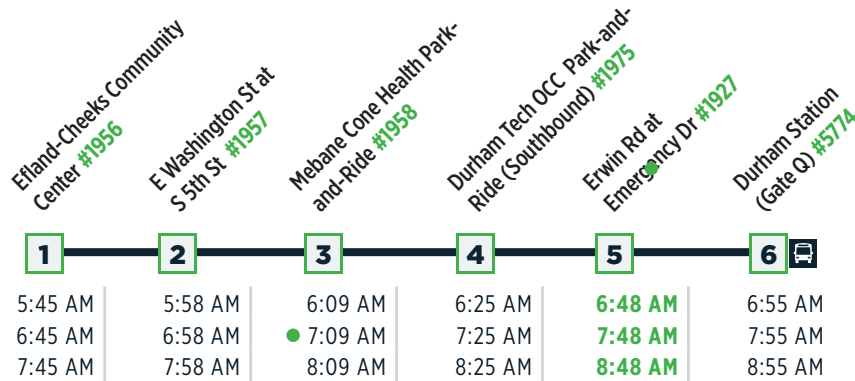

## DURHAM TO RALEIGH

Durham Station (Gate I) #5774	Hillsborough/Gardner #8274	GoRaleigh Station (Plat. C) #8001
<b>6</b>	<b>2</b>	<b>1</b>
6:00 AM	<b>6:28 AM</b>	6:40 AM
6:30 AM	<b>6:58 AM</b>	7:10 AM
7:00 AM	<b>7:28 AM</b>	7:40 AM
-	-	-
7:30 AM	<b>8:10 AM</b>	8:25 AM
8:05 AM	<b>8:45 AM</b>	9:00 AM
8:40 AM	<b>9:18 AM</b>	9:30 AM
9:15 AM	<b>9:48 AM</b>	10:00 AM
10:15 AM	<b>10:48 AM</b>	11:00 AM
11:25 AM	<b>11:58 AM</b>	12:10 PM

## DURHAM TO RALEIGH

Chapel/Duke University #6286	Fulton St at Erwin Rd. #6104	Durham Station (Gate I) #5774	District Dr P&R #1748	Hillsborough/Gardner #8274	GoRaleigh Station (Plat. C) #8001
<b>5</b>	<b>4</b>	<b>6</b>	<b>3</b>	<b>2</b>	<b>1</b>
12:05 PM	12:15 PM	12:25 PM	<b>12:55 PM</b>	<b>1:05 PM</b>	1:20 PM
1:10 PM	1:20 PM	1:30 PM	<b>2:00 PM</b>	<b>2:10 PM</b>	2:25 PM
2:20 PM	2:30 PM	2:40 PM	<b>3:10 PM</b>	<b>3:20 PM</b>	3:35 PM
3:15 PM	3:25 PM	3:35 PM	<b>4:05 PM</b>	<b>4:15 PM</b>	4:30 PM
3:45 PM	3:55 PM	4:05 PM	<b>4:40 PM</b>	<b>4:50 PM</b>	5:05 PM
4:15 PM	4:25 PM	4:35 PM	<b>5:15 PM</b>	<b>5:30 PM</b>	5:45 PM
4:45 PM	4:55 PM	5:05 PM	<b>5:45 PM</b>	<b>6:00 PM</b>	6:15 PM
5:20 PM	5:30 PM	5:40 PM	<b>6:20 PM</b>	<b>6:35 PM</b>	6:50 PM
5:55 PM	6:05 PM	6:15 PM			

## RALEIGH TO DURHAM

GoRaleigh Station (Plat. C) #8001	Hillsborough/Brooks #8240	Durham Station (Gate Q) #5774
<b>1</b>	<b>2</b>	<b>6</b>
12:15 PM	12:26 PM	1:00 PM
1:25 PM	1:36 PM	2:10 PM
2:35 PM	2:46 PM	3:20 PM
3:10 PM	3:21 PM	3:55 PM
3:40 PM	3:52 PM	4:30 PM
4:10 PM	4:23 PM	5:10 PM
4:40 PM	4:53 PM	5:40 PM
5:20 PM	5:35 PM	6:25 PM

## EFLAND TO MEBANE TO HILLSBOROUGH TO DURHAM