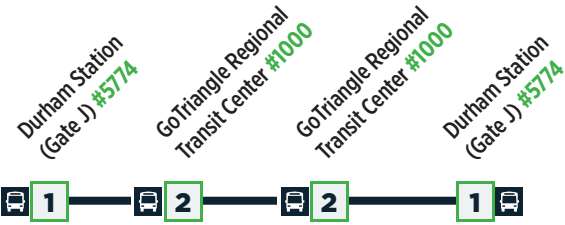

FRIDAY

DURHAM STATION TO RTC

6:00 AM	6:25 AM	6:30 AM	6:55 AM
6:30 AM	6:55 AM	7:00 AM	7:25 AM
7:00 AM	7:25 AM	7:30 AM	7:55 AM
7:30 AM	7:55 AM	8:00 AM	8:25 AM
8:00 AM	8:25 AM	8:30 AM	8:55 AM
8:30 AM	8:55 AM	9:00 AM	9:25 AM
9:00 AM	9:25 AM	9:30 AM	9:55 AM
9:30 AM	9:55 AM	10:00 AM	10:25 AM
10:00 AM	10:25 AM	10:30 AM	10:55 AM
10:30 AM	10:55 AM	11:00 AM	11:25 AM
11:00 AM	11:25 AM	11:30 AM	11:55 AM
11:30 AM	11:55 AM	12:00 PM	12:25 PM
12:00 PM	12:25 PM	12:30 PM	12:55 PM
12:30 PM	12:55 PM	1:00 PM	1:25 PM
1:00 PM	1:25 PM	1:30 PM	1:55 PM
1:30 PM	1:55 PM	2:00 PM	2:25 PM
2:00 PM	2:25 PM	2:30 PM	2:55 PM
2:30 PM	2:55 PM	3:00 PM	3:25 PM
3:00 PM	3:25 PM	3:30 PM	3:55 PM
3:30 PM	3:55 PM	4:00 PM	4:25 PM
4:00 PM	4:25 PM	4:30 PM	4:55 PM
4:30 PM	4:55 PM	5:00 PM	5:25 PM
5:00 PM	5:25 PM	5:30 PM	5:55 PM
5:30 PM	5:55 PM	6:00 PM	6:25 PM
6:00 PM	6:25 PM	6:30 PM	6:55 PM
6:30 PM	6:55 PM