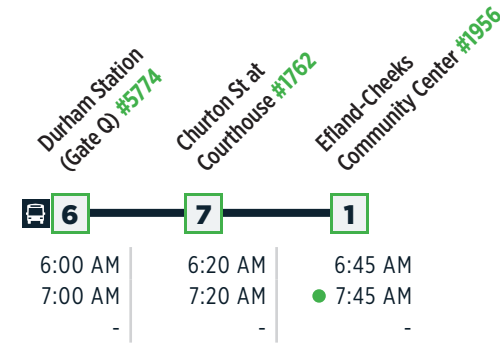

EFLAND TO HILLSBOROUGH TO DURHAM DURHAM TO HILLSBOROUGH TO MEBANE TO EFLAND