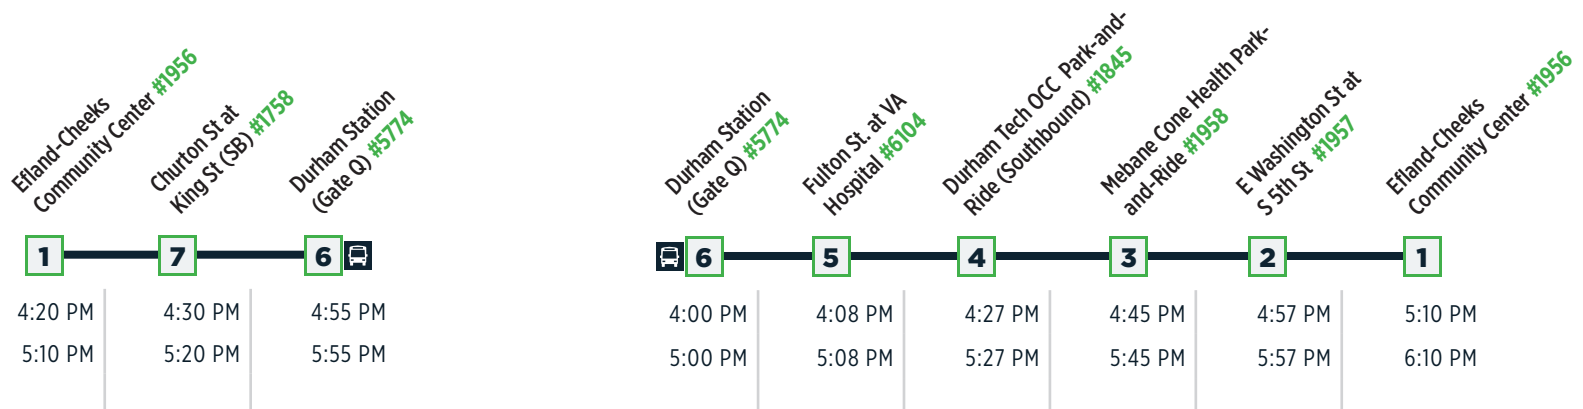

Free timed connection with PART Route 4 to Triad. Find PART Route 4 schedules here: partnc.org/route4/

Times in **BOLD** are estimates. Buses may leave earlier than shown.