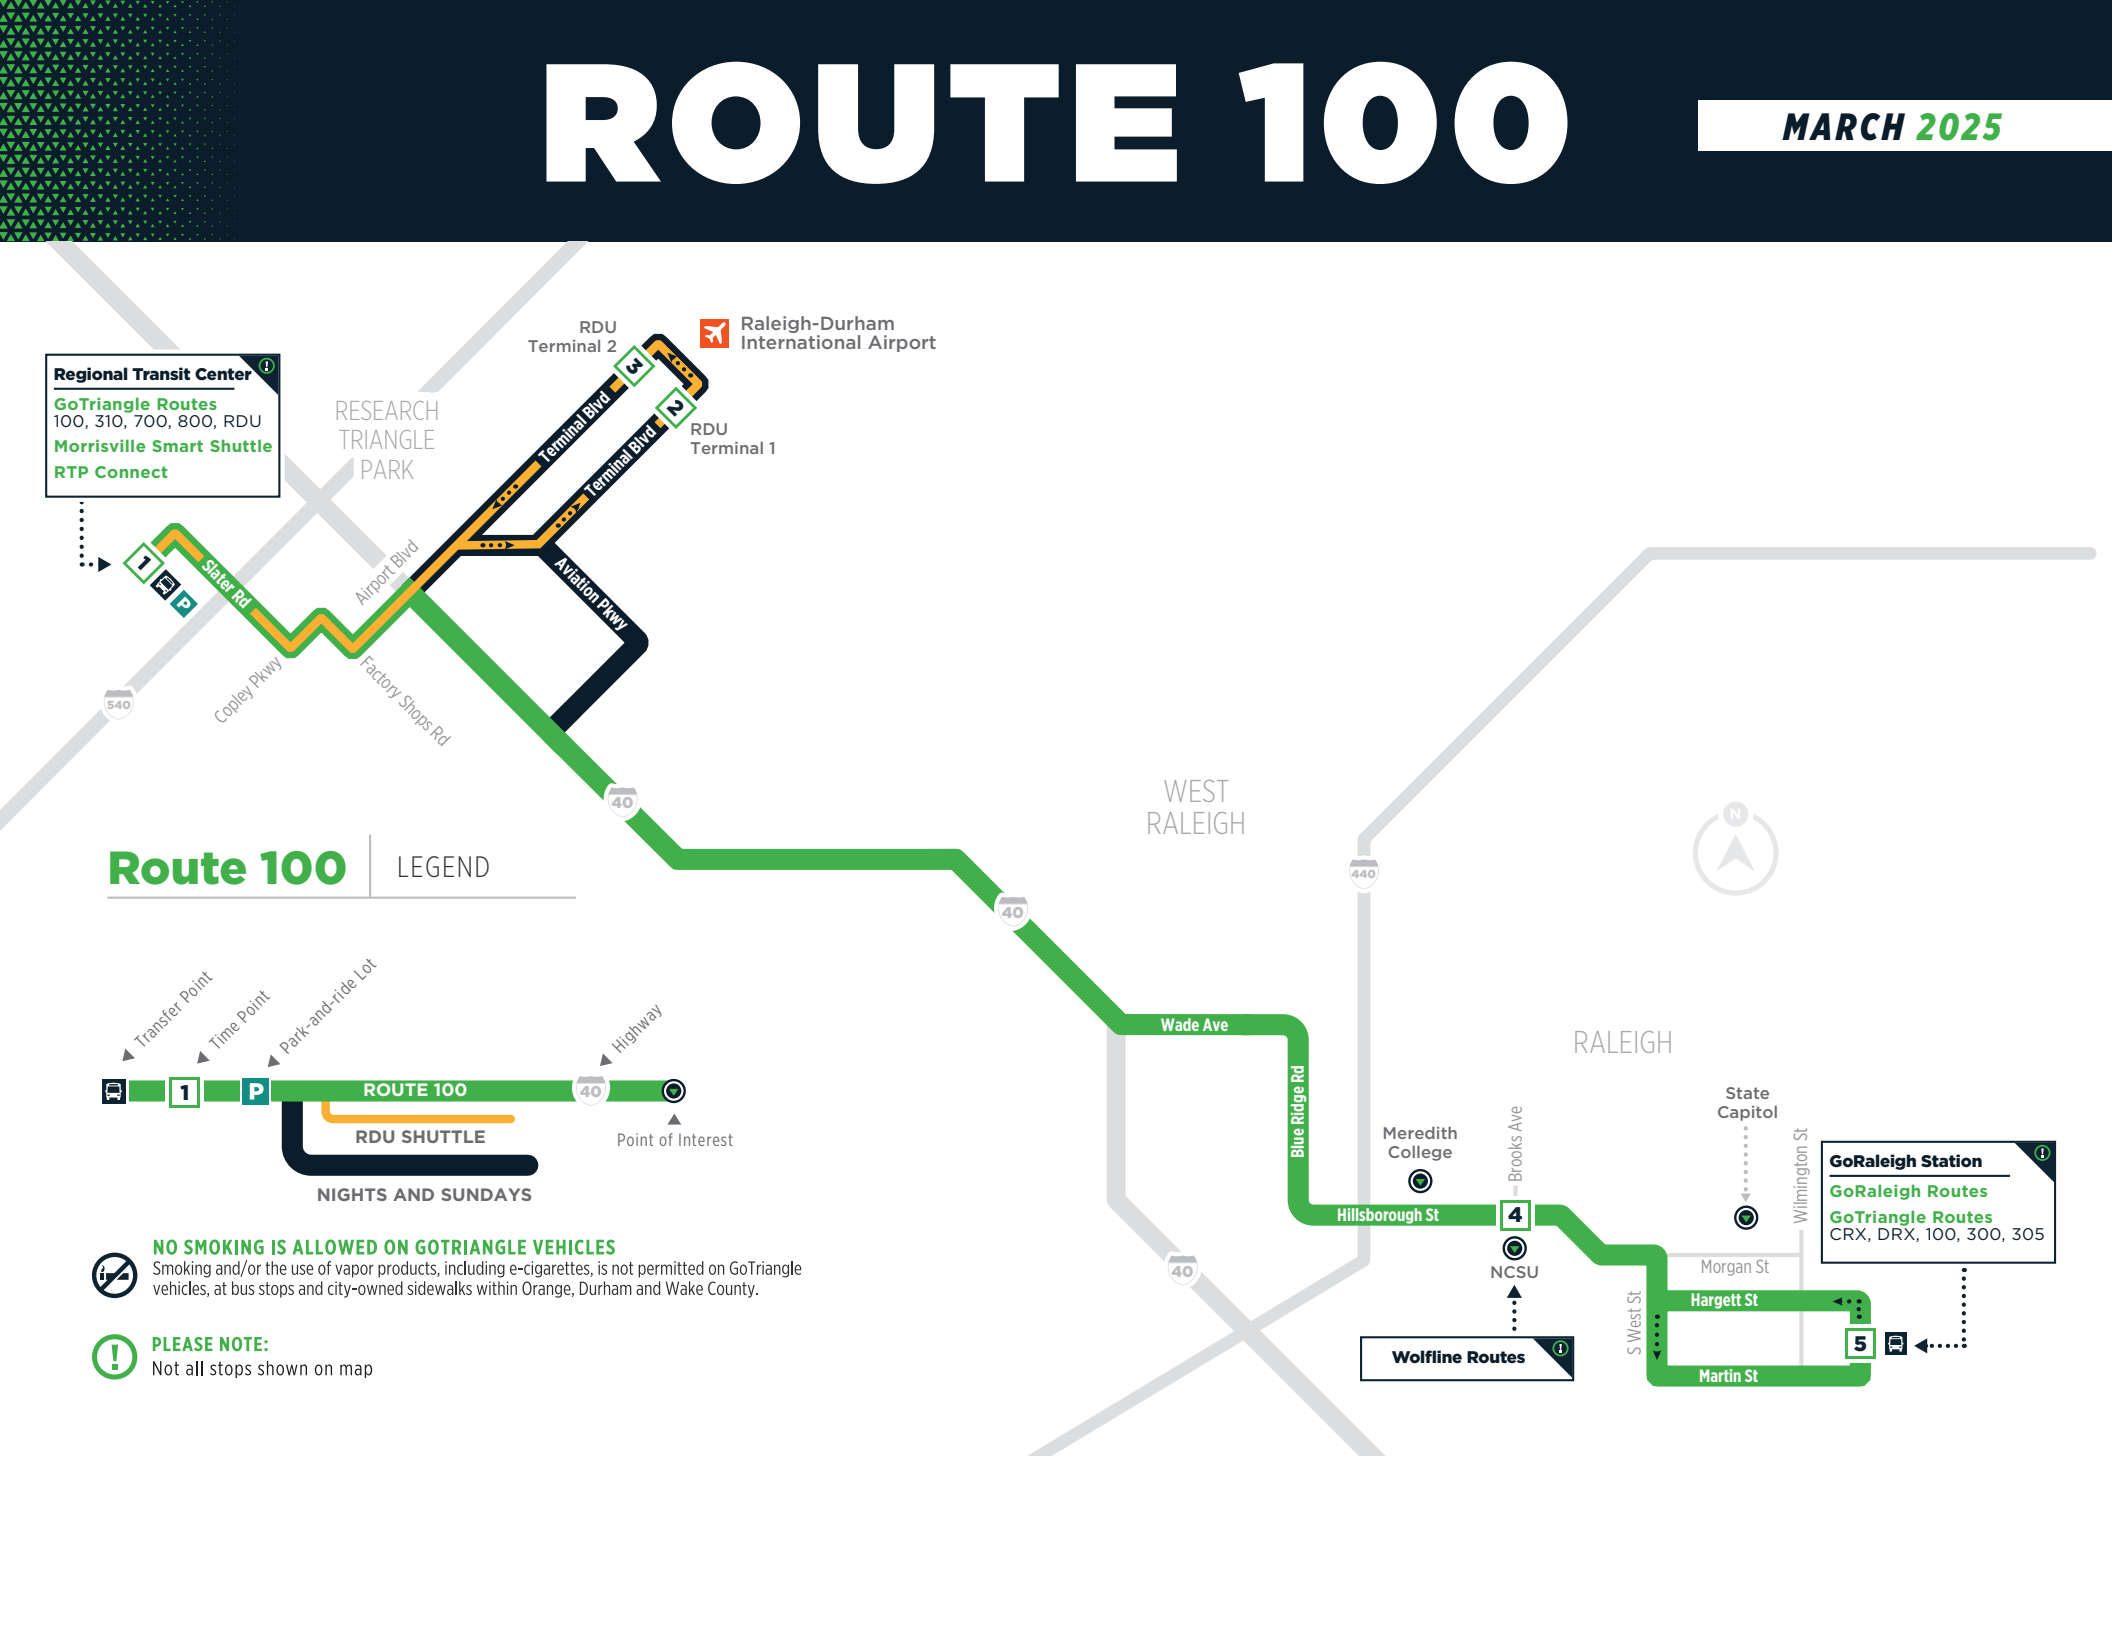

ROUTE 100

MARCH 2025

Regional Transit Center
 GoTriangle Routes
 100, 310, 700, 800, RDU
 Morrisville Smart Shuttle
 RTP Connect

RDU Terminal 2
 Raleigh-Durham International Airport
 RDU Terminal 1

RESEARCH TRIANGLE PARK

Route 100 LEGEND

NO SMOKING IS ALLOWED ON GOTRIANGLE VEHICLES
 Smoking and/or the use of vapor products, including e-cigarettes, is not permitted on GoTriangle vehicles, at bus stops and city-owned sidewalks within Orange, Durham and Wake County.

Wolfline Routes

RTC TO RDU AIRPORT TO RALEIGH

	1 GoTriangle Regional Transit Center #1000	2 RDU Airport at Terminal 1 #1576	3 RDU Airport at Terminal 2 #1577	4 Hillsborough St at Gardner St (NCSU) #8274	5 GoRaleigh Station #8001
6:00 AM	-	-	-	6:21 AM	6:35 AM
6:30 AM	-	-	-	6:51 AM	7:05 AM
7:00 AM	-	-	-	7:21 AM	7:35 AM
7:30 AM	-	-	-	7:52 AM	8:05 AM
8:00 AM	-	-	-	8:23 AM	8:40 AM
8:30 AM	-	-	-	8:53 AM	9:10 AM
9:00 AM	-	-	-	9:23 AM	9:40 AM
9:30 AM	-	-	-	9:53 AM	10:10 AM
10:00 AM	-	-	-	10:23 AM	10:40 AM
10:30 AM	-	-	-	10:53 AM	11:10 AM
11:00 AM	-	-	-	11:23 AM	11:40 AM
11:30 AM	-	-	-	11:53 AM	12:10 PM
12:00 PM	-	-	-	12:23 PM	12:40 PM
12:30 PM	-	-	-	12:53 PM	1:10 PM
1:00 PM	-	-	-	1:23 PM	1:40 PM
1:30 PM	-	-	-	1:53 PM	2:10 PM
2:00 PM	-	-	-	2:23 PM	2:40 PM
2:30 PM	-	-	-	2:53 PM	3:10 PM
3:00 PM	-	-	-	3:23 PM	3:40 PM
3:30 PM	-	-	-	3:53 PM	4:10 PM
4:00 PM	-	-	-	4:23 PM	4:40 PM
4:30 PM	-	-	-	4:53 PM	5:10 PM
5:00 PM	-	-	-	5:23 PM	5:40 PM
5:30 PM	-	-	-	5:53 PM	6:10 PM
6:00 PM	-	-	-	6:22 PM	6:35 PM
6:30 PM	6:38 PM	6:40 PM	7:00 PM	7:15 PM	7:15 PM
7:30 PM	7:38 PM	7:40 PM	8:00 PM	8:15 PM	8:15 PM
8:30 PM	8:38 PM	8:40 PM	9:00 PM	9:15 PM	9:15 PM
9:30 PM	9:38 PM	9:40 PM	9:55 PM	10:10 PM	10:10 PM
10:30 PM	10:38 PM	10:40 PM	10:55 PM	11:10 PM	11:10 PM