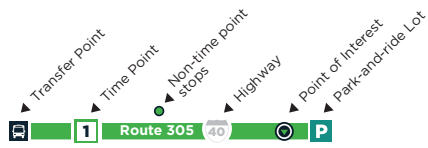

## Route 305 LEGEND

- NO SMOKING IS ALLOWED ON GOTRIANGLE VEHICLES**  
Smoking and/or the use of vapor products, including e-cigarettes, is not permitted on GoTriangle vehicles, at bus stops and city-owned sidewalks within Orange, Durham and Wake County.
- PLEASE NOTE:**  
Not all stops shown on map