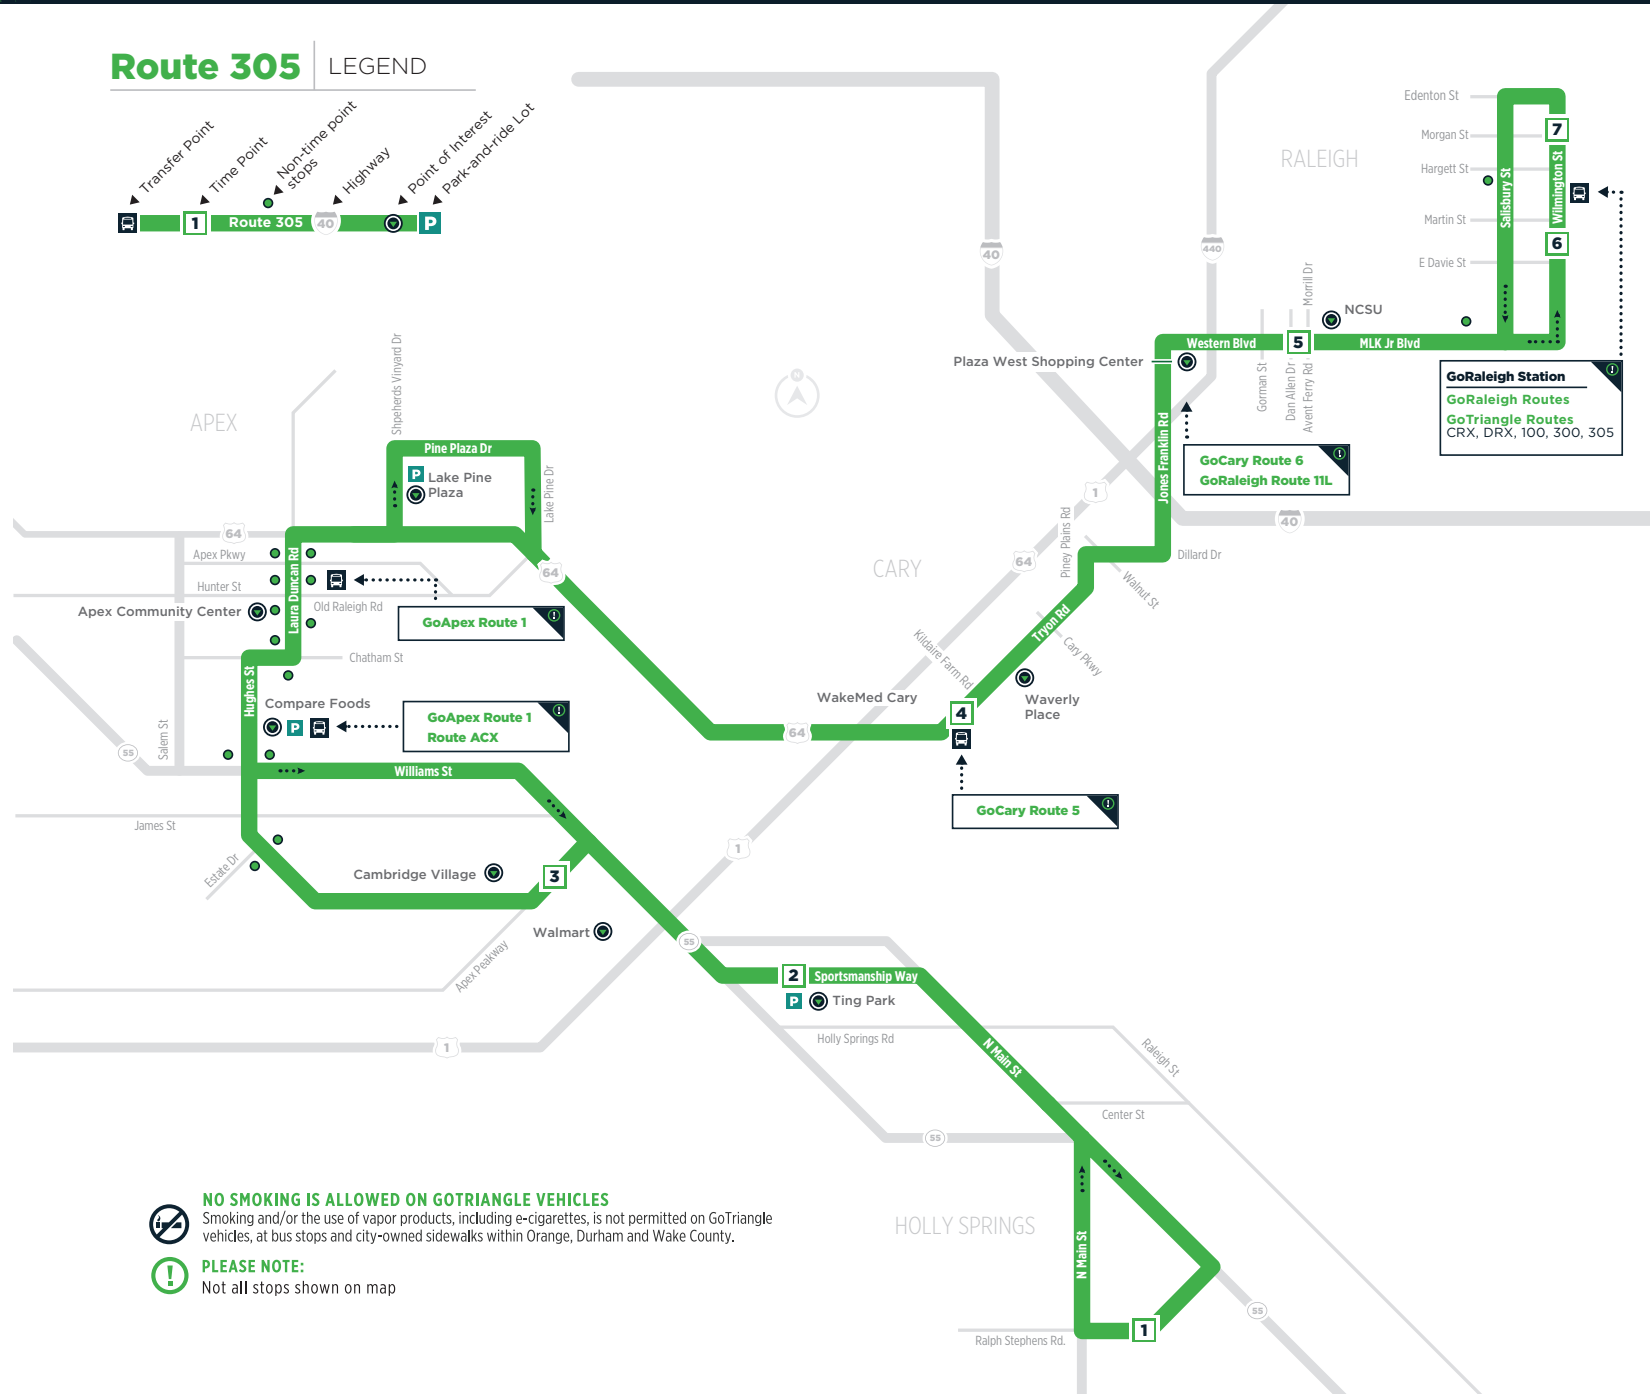

# ROUTE 305

MARCH 2025

## Route 305 LEGEND

- NO SMOKING IS ALLOWED ON GOTRIANGLE VEHICLES**  
Smoking and/or the use of vapor products, including e-cigarettes, is not permitted on GoTriangle vehicles, at bus stops and city-owned sidewalks within Orange, Durham and Wake County.
- PLEASE NOTE:**  
Not all stops shown on map

ROUTE

**BOLD** Serves #1184 Apex Peakway at Hughes St facing eastbound towards NC 55 (across from #1183)

**BOLD** Times are estimates. Buses may leave earlier than shown.

Apex Peakway at Cambridge Village #1183 Tryon Rd at Kildaire Farm Rd (WakeMed Cary) #1345 Western Blvd at Dan Allen Dr (NCSU Main Campus) #1277 Wilmington St at Davie St #8908				Wilmington St at Morgan St #8002 Western Blvd at Morrill Dr (NCSU Main Campus) #1301 Tryon Rd at WakeMed Cary Hospital #1518 Apex Peakway at Cambridge Village #1183			
3	4	5	6	6	5	4	3
-	-	-	-	7:00 AM	7:09 AM	7:30 AM	7:50 AM
7:00 AM	7:21 AM	<b>7:43 AM</b>	7:55 AM	8:05 AM	8:14 AM	8:35 AM	8:55 AM
8:00 AM	8:21 AM	<b>8:43 AM</b>	8:55 AM	9:05 AM	9:14 AM	9:35 AM	9:55 AM
9:05 AM	9:26 AM	<b>9:48 AM</b>	10:00 AM	10:10 AM	10:19 AM	10:39 AM	11:05 AM
10:05 AM	10:28 AM	<b>10:56 AM</b>	11:05 AM	11:15 AM	11:24 AM	11:44 AM	12:10 PM
11:15 AM	11:38 AM	<b>12:06 PM</b>	12:15 PM	12:25 PM	12:34 PM	12:54 PM	1:20 PM
12:20 PM	12:43 PM	<b>1:11 PM</b>	1:20 PM	1:30 PM	1:39 PM	1:59 PM	2:25 PM
1:30 PM	1:53 PM	<b>2:21 PM</b>	2:30 PM	2:40 PM	2:49 PM	3:09 PM	3:35 PM
2:35 PM	2:58 PM	<b>3:26 PM</b>	3:35 PM	3:45 PM	3:54 PM	4:14 PM	4:40 PM
3:45 PM	4:08 PM	<b>4:36 PM</b>	4:45 PM	4:55 PM	5:04 PM	5:24 PM	5:50 PM
4:50 PM	5:13 PM	<b>5:41 PM</b>	5:50 PM	6:00 PM	6:09 PM	6:30 PM	6:50 PM
6:00 PM	6:21 PM	<b>6:43 PM</b>	6:55 PM	7:05 PM	7:14 PM	7:35 PM	7:55 PM
7:00 PM	7:21 PM	<b>7:43 PM</b>	7:55 PM	8:05 PM	8:14 PM	8:35 PM	8:55 PM
8:05 PM	8:28 PM	<b>8:56 PM</b>	9:05 PM	-	-	-	-