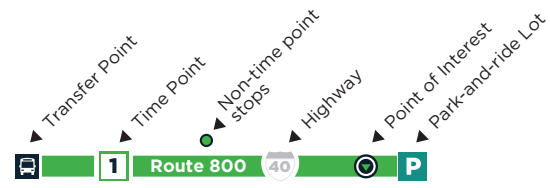

NO SMOKING IS ALLOWED ON GOTRIANGLE VEHICLES
Smoking and/or the use of vapor products, including e-cigarettes, is not permitted on GoTriangle vehicles, at bus stops and city-owned sidewalks within Orange, Durham and Wake County.

PLEASE NOTE:
Not all stops shown on map

Regional Transit Center
GoTriangle Routes 100, 310, 700, 800, RDU
Morrisville Smart Shuttle
RTP Connect