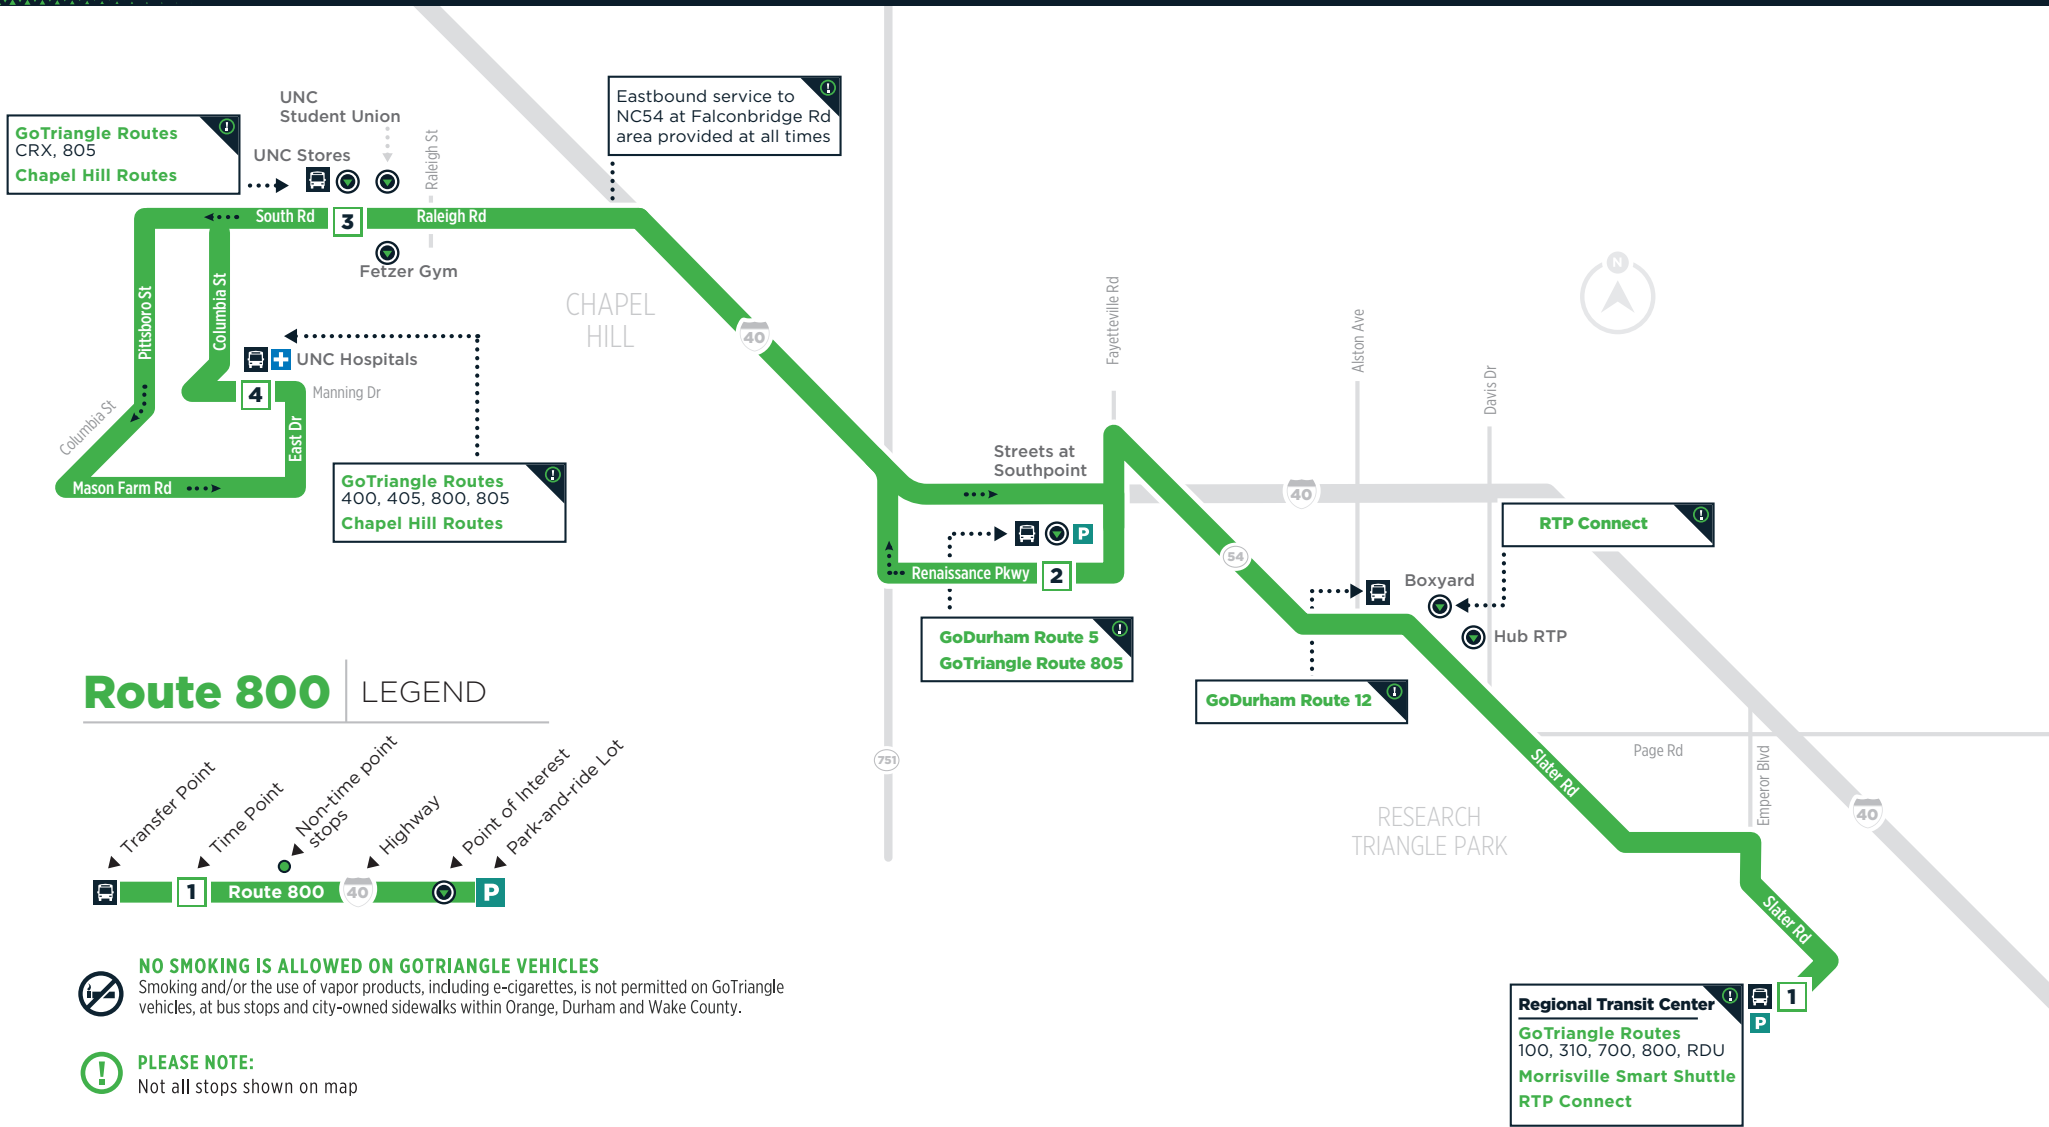

ROUTE 800

MARCH 2025

Route 800 LEGEND

NO SMOKING IS ALLOWED ON GOTRIANGLE VEHICLES
Smoking and/or the use of vapor products, including e-cigarettes, is not permitted on GoTriangle vehicles, at bus stops and city-owned sidewalks within Orange, Durham and Wake County.