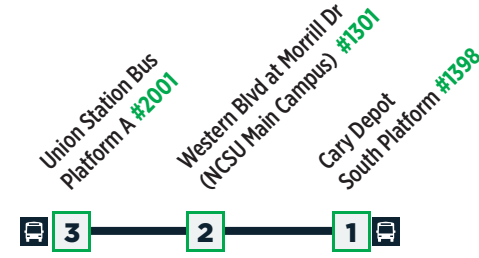

RALEIGH TO CARY

Stop 3	Stop 2	Stop 1
6:30 AM	6:39 AM	6:55 AM
7:00 AM	7:09 AM	7:25 AM
7:20 AM	7:30 AM	7:55 AM
7:50 AM	8:00 AM	8:25 AM
8:20 AM	8:30 AM	8:55 AM
8:50 AM	9:00 AM	9:25 AM
9:20 AM	9:30 AM	9:55 AM
9:50 AM	10:00 AM	10:25 AM
10:20 AM	10:30 AM	10:55 AM
10:50 AM	11:00 AM	11:25 AM
11:20 AM	11:30 AM	11:55 AM
11:50 AM	12:00 PM	12:25 PM
12:20 PM	12:30 PM	12:55 PM
12:50 PM	1:00 PM	1:25 PM
1:20 PM	1:30 PM	1:55 PM
1:50 PM	2:00 PM	2:25 PM
2:20 PM	2:30 PM	2:55 PM
2:50 PM	3:00 PM	3:25 PM
3:20 PM	3:30 PM	3:55 PM
3:45 PM	3:55 PM	4:25 PM
4:15 PM	4:25 PM	4:55 PM
4:45 PM	4:55 PM	5:25 PM
5:15 PM	5:25 PM	5:55 PM
5:50 PM	6:00 PM	6:25 PM
6:20 PM	6:30 PM	6:55 PM
6:55 PM	7:05 PM	7:25 PM
7:30 PM	7:39 PM	7:55 PM
8:30 PM	8:39 PM	8:25 PM
9:30 PM	9:39 PM	8:55 PM
-	-	-