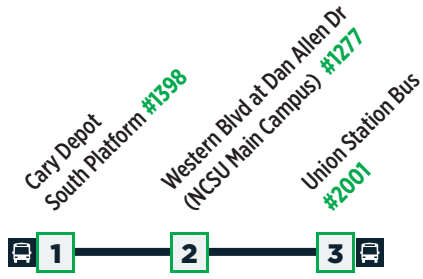

CARY TO RALEIGH

Stop 1	Stop 2	Stop 3
6:00 AM	6:14 AM	6:25 AM
6:30 AM	6:44 AM	6:55 AM
-	-	-
7:00 AM	7:18 AM	7:35 AM
7:30 AM	7:48 AM	8:05 AM
8:00 AM	8:18 AM	8:35 AM
8:30 AM	8:48 AM	9:05 AM
9:00 AM	9:18 AM	9:35 AM
9:30 AM	9:48 AM	10:05 AM
10:00 AM	10:18 AM	10:35 AM
10:30 AM	10:48 AM	11:05 AM
11:00 AM	11:18 AM	11:35 AM
11:30 AM	11:50 AM	12:07 PM
12:00 PM	12:20 PM	12:37 PM
12:30 PM	12:50 PM	1:07 PM
1:00 PM	1:20 PM	1:37 PM
1:30 PM	1:50 PM	2:07 PM
2:00 PM	2:20 PM	2:37 PM
2:30 PM	2:50 PM	3:07 PM
3:00 PM	3:20 PM	3:37 PM
3:30 PM	3:50 PM	4:07 PM
4:00 PM	4:20 PM	4:37 PM
4:35 PM	4:53 PM	5:05 PM
5:05 PM	5:23 PM	5:35 PM
5:35 PM	5:51 PM	6:05 PM
6:05 PM	6:21 PM	6:35 PM
7:00 PM	7:14 PM	7:25 PM
8:00 PM	8:14 PM	8:25 PM
9:00 PM	9:14 PM	9:25 PM
10:00 PM	10:14 PM	10:25 PM