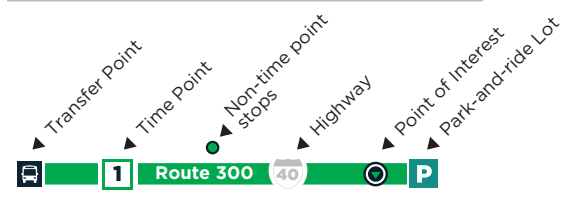

## Route 300 LEGEND

- NO SMOKING IS ALLOWED ON GOTRIANGLE VEHICLES**  
Smoking and/or the use of vapor products, including e-cigarettes, is not permitted on GoTriangle vehicles, at bus stops and city-owned sidewalks within Orange, Durham and Wake County.
- PLEASE NOTE:**  
Not all stops shown on map

### CARY TO RALEIGH

Stop 1	Stop 2	Stop 3
6:00 AM	6:14 AM	6:25 AM
6:30 AM	6:44 AM	6:55 AM
-	-	-
7:00 AM	7:18 AM	7:35 AM
7:30 AM	7:48 AM	8:05 AM
8:00 AM	8:18 AM	8:35 AM
8:30 AM	8:48 AM	9:05 AM
9:00 AM	9:18 AM	9:35 AM
9:30 AM	9:48 AM	10:05 AM
10:00 AM	10:18 AM	10:35 AM
10:30 AM	10:48 AM	11:05 AM
11:00 AM	11:18 AM	11:35 AM
11:30 AM	11:50 AM	12:07 PM
12:00 PM	12:20 PM	12:37 PM
12:30 PM	12:50 PM	1:07 PM
1:00 PM	1:20 PM	1:37 PM
1:30 PM	1:50 PM	2:07 PM
2:00 PM	2:20 PM	2:37 PM
2:30 PM	2:50 PM	3:07 PM
3:00 PM	3:20 PM	3:37 PM
3:30 PM	3:50 PM	4:07 PM
4:00 PM	4:20 PM	4:37 PM
4:35 PM	4:53 PM	5:05 PM
5:05 PM	5:23 PM	5:35 PM
5:35 PM	5:51 PM	6:05 PM
6:05 PM	6:21 PM	6:35 PM
7:00 PM	7:14 PM	7:25 PM
8:00 PM	8:14 PM	8:25 PM
9:00 PM	9:14 PM	9:25 PM
10:00 PM	10:14 PM	10:25 PM

### RALEIGH TO CARY

Stop 3	Stop 2	Stop 1
6:30 AM	6:39 AM	6:55 AM
7:00 AM	7:09 AM	7:25 AM
7:20 AM	7:30 AM	7:55 AM
7:50 AM	8:00 AM	8:25 AM
8:20 AM	8:30 AM	8:55 AM
8:50 AM	9:00 AM	9:25 AM
9:20 AM	9:30 AM	9:55 AM
9:50 AM	10:00 AM	10:25 AM
10:20 AM	10:30 AM	10:55 AM
10:50 AM	11:00 AM	11:25 AM
11:20 AM	11:30 AM	11:55 AM
11:50 AM	12:00 PM	12:25 PM
12:20 PM	12:30 PM	12:55 PM
12:50 PM	1:00 PM	1:25 PM
1:20 PM	1:30 PM	1:55 PM
1:50 PM	2:00 PM	2:25 PM
2:20 PM	2:30 PM	2:55 PM
2:50 PM	3:00 PM	3:25 PM
3:20 PM	3:30 PM	3:55 PM
3:45 PM	3:55 PM	4:25 PM
4:15 PM	4:25 PM	4:55 PM
4:45 PM	4:55 PM	5:25 PM
5:15 PM	5:25 PM	5:55 PM
5:50 PM	6:00 PM	6:25 PM
6:20 PM	6:30 PM	6:55 PM
6:55 PM	7:05 PM	7:25 PM
7:30 PM	7:39 PM	7:55 PM
8:30 PM	8:39 PM	8:25 PM
9:30 PM	9:39 PM	8:55 PM
-	-	-