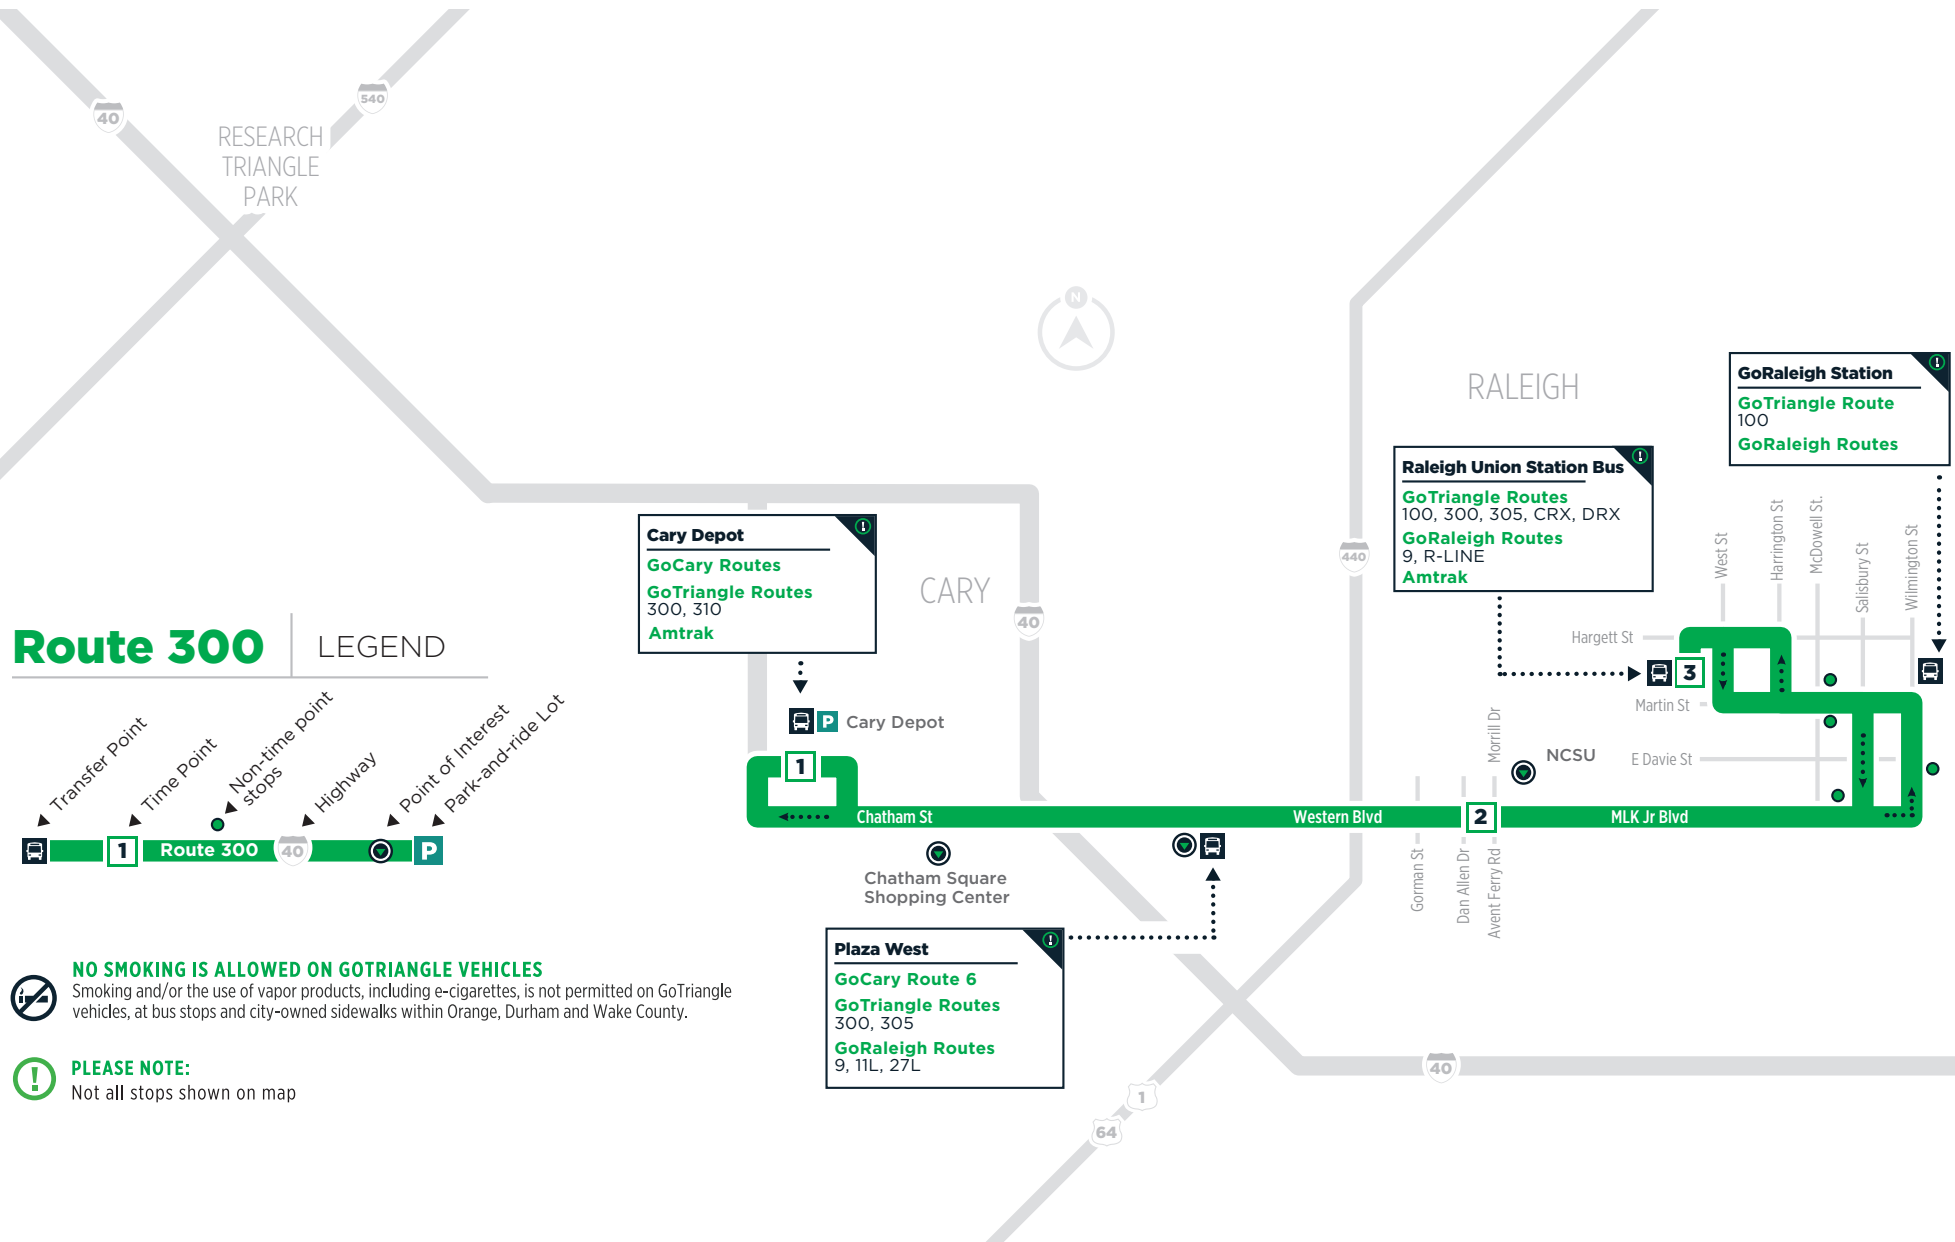

## Route 300 LEGEND

- NO SMOKING IS ALLOWED ON GOTRIANGLE VEHICLES**  
Smoking and/or the use of vapor products, including e-cigarettes, is not permitted on GoTriangle vehicles, at bus stops and city-owned sidewalks within Orange, Durham and Wake County.
- PLEASE NOTE:**  
Not all stops shown on map

### RALEIGH TO CARY

Stop 3	Stop 2	Stop 1
6:30 AM	6:39 AM	6:55 AM
7:00 AM	7:09 AM	7:25 AM
7:20 AM	7:30 AM	7:55 AM
7:50 AM	8:00 AM	8:25 AM
8:20 AM	8:30 AM	8:55 AM
8:50 AM	9:00 AM	9:25 AM
9:20 AM	9:30 AM	9:55 AM
9:50 AM	10:00 AM	10:25 AM
10:20 AM	10:30 AM	10:55 AM
10:50 AM	11:00 AM	11:25 AM
11:20 AM	11:30 AM	11:55 AM
11:50 AM	12:00 PM	12:25 PM
12:20 PM	12:30 PM	12:55 PM
12:50 PM	1:00 PM	1:25 PM
1:20 PM	1:30 PM	1:55 PM
1:50 PM	2:00 PM	2:25 PM
2:20 PM	2:30 PM	2:55 PM
2:50 PM	3:00 PM	3:25 PM
3:20 PM	3:30 PM	3:55 PM
3:45 PM	3:55 PM	4:25 PM
4:15 PM	4:25 PM	4:55 PM
4:45 PM	4:55 PM	5:25 PM
5:15 PM	5:25 PM	5:55 PM
5:50 PM	6:00 PM	6:25 PM
6:20 PM	6:30 PM	6:55 PM
6:55 PM	7:05 PM	7:25 PM
7:30 PM	7:39 PM	7:55 PM
8:30 PM	8:39 PM	8:25 PM
9:30 PM	9:39 PM	8:55 PM
-	-	-

## CARY TO RALEIGH

Cary Depot #1398	Western Blvd at Dan Allen Dr (NCSU Main Campus) #1277	Union Station Bus #2001
7:00 AM	7:14 AM	7:25 AM
7:30 AM	7:44 AM	7:55 AM
8:00 AM	8:14 AM	8:25 AM
8:30 AM	8:44 AM	8:55 AM
9:00 AM	9:14 AM	9:25 AM
9:30 AM	9:44 AM	9:55 AM
10:00 AM	10:15 AM	10:32 AM
10:30 AM	10:45 AM	11:02 AM
11:00 AM	11:15 AM	11:32 AM
11:30 AM	11:45 AM	12:02 PM
12:00 PM	12:15 PM	12:32 PM
12:30 PM	12:45 PM	1:02 PM
1:00 PM	1:15 PM	1:32 PM
1:30 PM	1:45 PM	2:02 PM
2:00 PM	2:15 PM	2:32 PM
2:30 PM	2:45 PM	3:02 PM
3:00 PM	3:15 PM	3:32 PM
3:30 PM	3:45 PM	4:02 PM
4:00 PM	4:15 PM	4:32 PM
4:30 PM	4:45 PM	5:02 PM
5:00 PM	5:15 PM	5:32 PM
5:30 PM	5:45 PM	6:02 PM
6:00 PM	6:15 PM	6:32 PM
7:00 PM	7:14 PM	7:25 PM
8:00 PM	8:14 PM	8:25 PM
9:00 PM	9:14 PM	9:25 PM