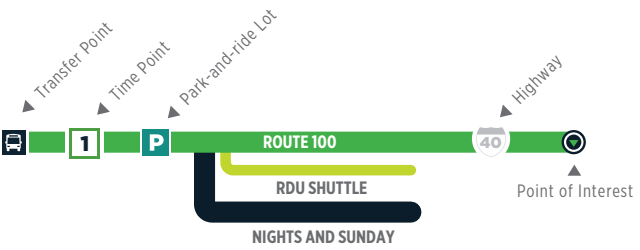

NO SMOKING IS ALLOWED ON GOTRIANGLE VEHICLES
Smoking and/or the use of vapor products, including e-cigarettes, is not permitted on GoTriangle vehicles, at bus stops and city-owned sidewalks within Orange, Durham and Wake County.