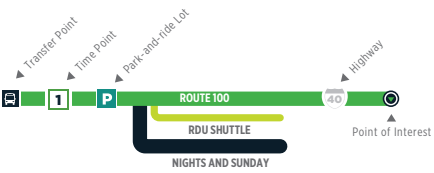

ROUTE

RDU

MONDAY - SATURDAY SERVICE

RDU SHUTTLE MONDAY - SATURDAY

BOLD times are Saturday operating hours.

1	2	3	1
6:30 AM	6:38 AM	6:40 AM	6:55 AM
7:00 AM	7:08 AM	7:10 AM	7:25 AM
7:30 AM	7:38 AM	7:40 AM	7:55 AM
8:00 AM	8:08 AM	8:10 AM	8:25 AM
8:30 AM	8:38 AM	8:40 AM	8:55 AM
9:00 AM	9:08 AM	9:10 AM	9:25 AM
9:30 AM	9:38 AM	9:40 AM	9:55 AM
10:00 AM	10:08 AM	10:10 AM	10:25 AM
10:30 AM	10:38 AM	10:40 AM	10:55 AM
11:00 AM	11:08 AM	11:10 AM	11:25 AM
11:30 AM	11:38 AM	11:40 AM	11:55 AM
12:00 PM	12:08 PM	12:10 PM	12:25 PM
12:30 PM	12:38 PM	12:40 PM	12:55 PM
1:00 PM	1:08 PM	1:10 PM	1:25 PM
1:30 PM	1:38 PM	1:40 PM	1:55 PM
2:00 PM	2:08 PM	2:10 PM	2:25 PM
2:30 PM	2:38 PM	2:40 PM	2:55 PM
3:00 PM	3:08 PM	3:10 PM	3:25 PM
3:30 PM	3:38 PM	3:40 PM	3:55 PM
4:00 PM	4:08 PM	4:10 PM	4:25 PM
4:30 PM	4:38 PM	4:40 PM	4:55 PM
5:00 PM	5:08 PM	5:10 PM	5:25 PM
5:30 PM	5:38 PM	5:40 PM	5:55 PM
6:00 PM	6:08 PM	6:10 PM	6:25 PM

Please Note:
Not all stops shown on map

Route 100 LEGEND