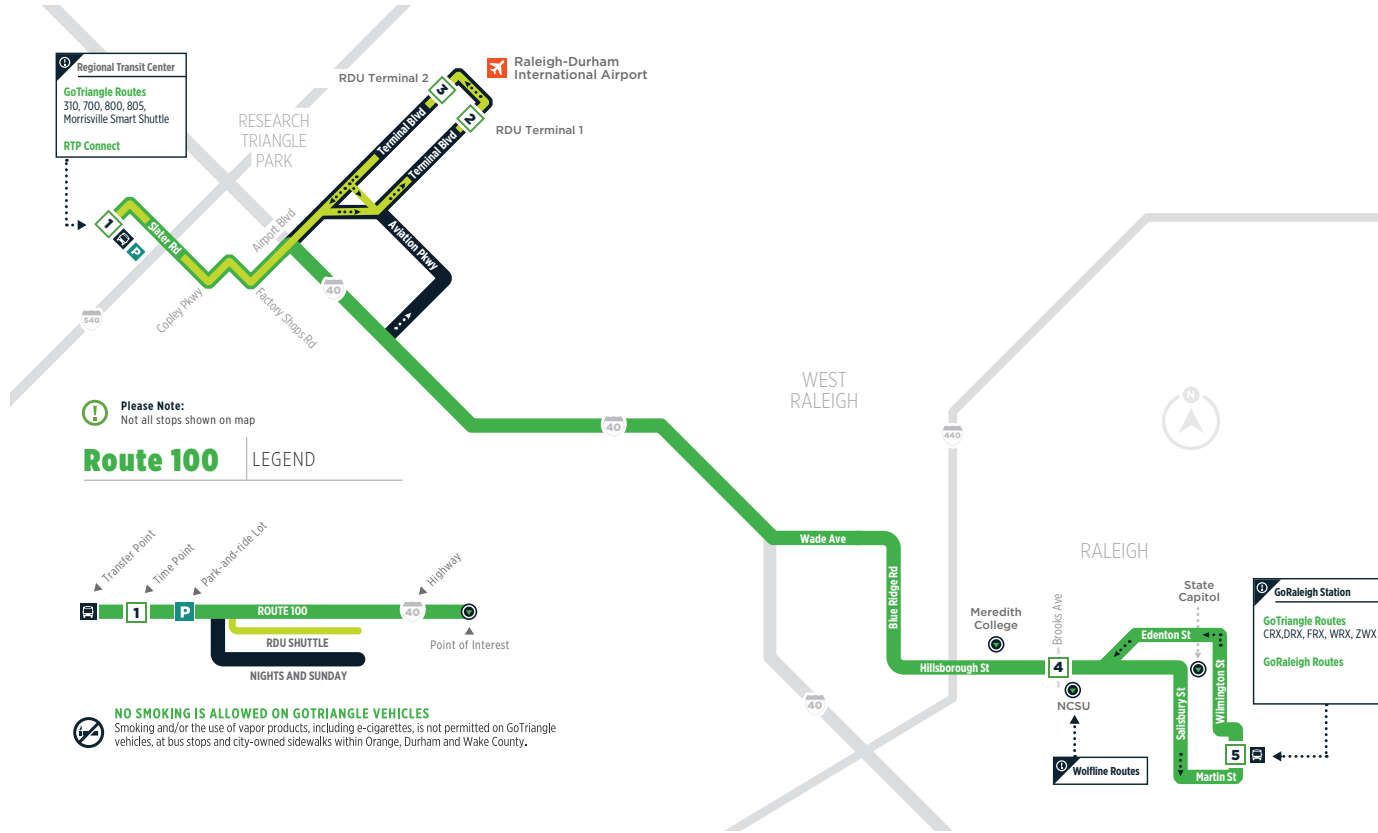

1	2	3	1
6:30 AM	6:38 AM	6:40 AM	6:55 AM
7:00 AM	7:08 AM	7:10 AM	7:25 AM
7:30 AM	7:38 AM	7:40 AM	7:55 AM
8:00 AM	8:08 AM	8:10 AM	8:25 AM
8:30 AM	8:38 AM	8:40 AM	8:55 AM
9:00 AM	9:08 AM	9:10 AM	9:25 AM
9:30 AM	9:38 AM	9:40 AM	9:55 AM
10:00 AM	10:08 AM	10:10 AM	10:25 AM
10:30 AM	10:38 AM	10:40 AM	10:55 AM
11:00 AM	11:08 AM	11:10 AM	11:25 AM
11:30 AM	11:38 AM	11:40 AM	11:55 AM
12:00 PM	12:08 PM	12:10 PM	12:25 PM
12:30 PM	12:38 PM	12:40 PM	12:55 PM
1:00 PM	1:08 PM	1:10 PM	1:25 PM
1:30 PM	1:38 PM	1:40 PM	1:55 PM
2:00 PM	2:08 PM	2:10 PM	2:25 PM
2:30 PM	2:38 PM	2:40 PM	2:55 PM
3:00 PM	3:08 PM	3:10 PM	3:25 PM
3:30 PM	3:38 PM	3:40 PM	3:55 PM
4:00 PM	4:08 PM	4:10 PM	4:25 PM
4:30 PM	4:38 PM	4:40 PM	4:55 PM
5:00 PM	5:08 PM	5:10 PM	5:25 PM
5:30 PM	5:38 PM	5:40 PM	5:55 PM
6:00 PM	6:08 PM	6:10 PM	6:25 PM

Please Note:
Not all stops shown on map

Route 100 LEGEND