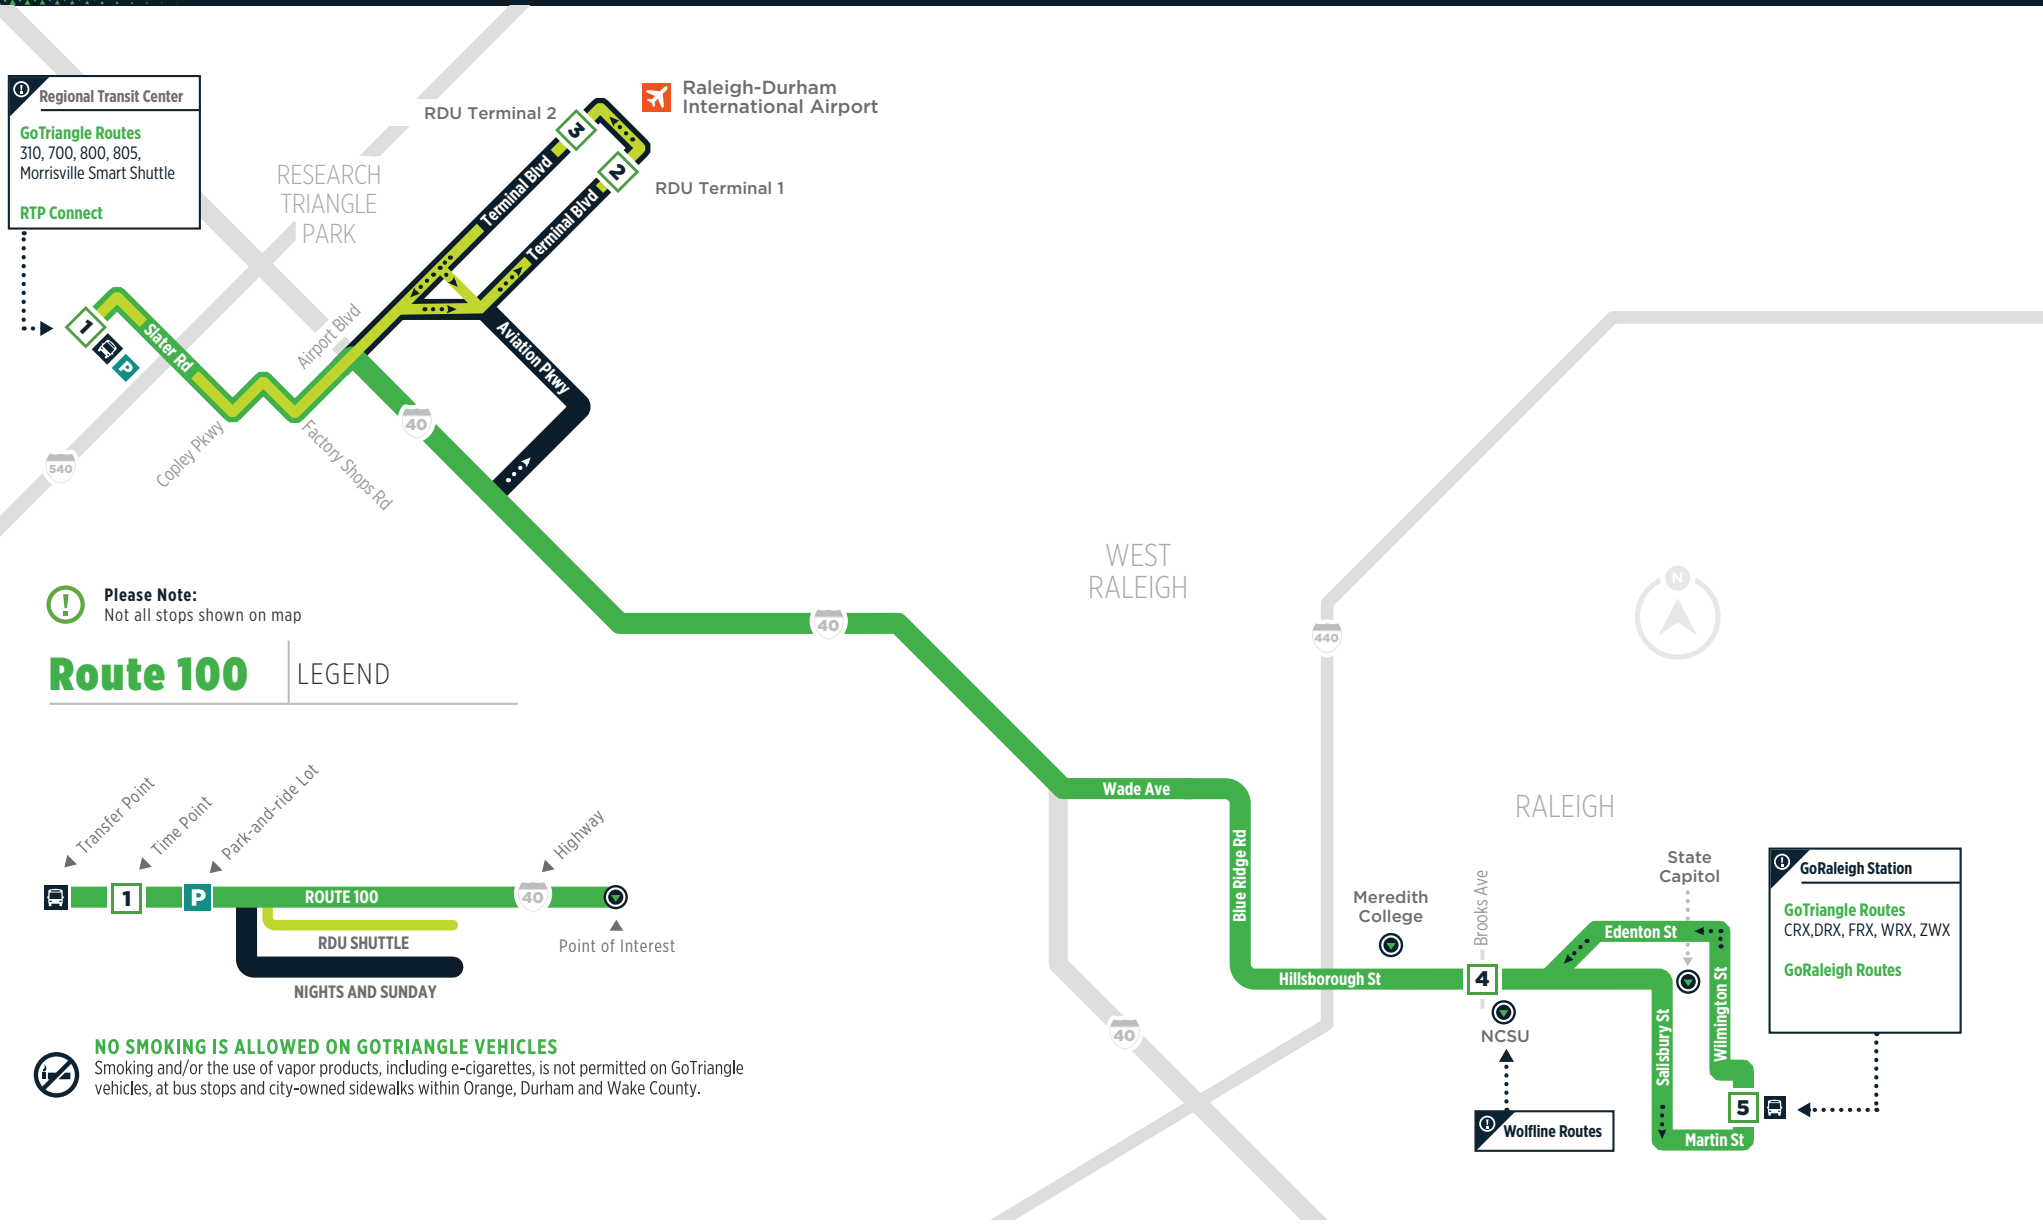

ROUTE 100 & RDU

AUGUST 2024

Regional Transit Center
GoTriangle Routes
 310, 700, 800, 805,
 Morrisville Smart Shuttle
RTP Connect

Raleigh-Durham International Airport

Please Note:
 Not all stops shown on map

Route 100 LEGEND

NO SMOKING IS ALLOWED ON GOTRIANGLE VEHICLES
 Smoking and/or the use of vapor products, including e-cigarettes, is not permitted on GoTriangle vehicles, at bus stops and city-owned sidewalks within Orange, Durham and Wake County.

ROUTE

100

MONDAY - FRIDAY SERVICE

RTC TO RDU AIRPORT TO RALEIGH

	GoTriangle Regional Transit Center #1000	RDU Airport at Terminal 1 #1576	RDU Airport at Terminal 2 #1577	Hillsborough St at Gardner St (NCSU) #8274	Wilmington St. at Davie St. #8908
	1	2	3	4	5
6:30 AM	-	-	-	6:51 AM	7:05 AM
7:00 AM	-	-	-	7:21 AM	7:35 AM
7:30 AM	-	-	-	7:52 AM	8:05 AM
8:00 AM	-	-	-	8:22 AM	8:35 AM
8:30 AM	-	-	-	8:52 AM	9:05 AM
9:00 AM	-	-	-	9:21 AM	9:35 AM
9:30 AM	-	-	-	9:51 AM	10:05 AM
10:00 AM	-	-	-	10:21 AM	10:35 AM
10:30 AM	-	-	-	10:51 AM	11:05 AM
11:00 AM	-	-	-	11:21 AM	11:35 AM
11:30 AM	-	-	-	11:51 AM	12:05 PM
12:00 PM	-	-	-	12:21 PM	12:35 PM
12:30 PM	-	-	-	12:51 PM	1:05 PM
1:00 PM	-	-	-	1:21 PM	1:35 PM
1:30 PM	-	-	-	1:51 PM	2:05 PM
2:00 PM	-	-	-	2:21 PM	2:35 PM
2:30 PM	-	-	-	2:51 PM	3:05 PM
3:00 PM	-	-	-	3:22 PM	3:35 PM
3:30 PM	-	-	-	3:52 PM	4:05 PM
4:00 PM	-	-	-	4:22 PM	4:35 PM
4:30 PM	-	-	-	4:52 PM	5:05 PM
5:00 PM	-	-	-	5:22 PM	5:35 PM
5:30 PM	-	-	-	5:52 PM	6:05 PM
6:00 PM	-	-	-	6:22 PM	6:35 PM
6:30 PM	6:38 PM	6:40 PM	6:55 PM	7:10 PM	
7:30 PM	7:38 PM	7:40 PM	7:55 PM	8:10 PM	
8:30 PM	8:38 PM	8:40 PM	8:55 PM	9:10 PM	
9:30 PM	9:38 PM	9:40 PM	9:55 PM	10:10 PM	
10:30 PM	10:38 PM	10:40 PM	10:55 PM	11:10 PM	

Please Note:
Not all stops shown on map

Route 100 LEGEND

NO SMOKING IS ALLOWED ON GOTRIANGLE VEHICLES
Smoking and/or the use of vapor products, including e-cigarettes, is not permitted on GoTriangle vehicles, at bus stops and city-owned sidewalks within Orange, Durham and Wake County.