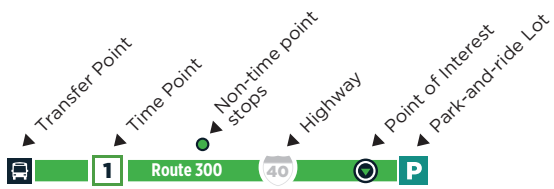

ROUTE 300

AUGUST 2024

Route 300

LEGEND

NO SMOKING IS ALLOWED ON GOTRIANGLE VEHICLES
 Smoking and/or the use of vapor products, including e-cigarettes, is not permitted on GoTriangle vehicles, at bus stops and city-owned sidewalks within Orange, Durham and Wake County.

PLEASE NOTE:
 Not all stops shown on map

GoTriangle: 310
 GoCary Routes
 Amtrak

Wilmington St at
 Morgan St
 GoTriangle
 GoRaleigh Routes

ROUTE

300

MONDAY - FRIDAY SERVICE

CARY TO RALEIGH

| Cary Depot #1398 | Western Blvd at Dan Allen Dr (NCSU Main Campus) #1277 | Wilmington St at Davie St #8908 |
|------------------|---|---------------------------------|
| 6:00 AM | 6:14 AM | 6:25 AM |
| 6:30 AM | 6:44 AM | 6:55 AM |
| 7:00 AM | 7:14 AM | 7:25 AM |
| 7:30 AM | 7:44 AM | 7:55 AM |
| 8:00 AM | 8:14 AM | 8:25 AM |
| 8:30 AM | 8:44 AM | 8:55 AM |
| 9:15 AM | 9:31 AM | 9:47 AM |
| 9:45 AM | 10:01 AM | 10:17 AM |
| 10:15 AM | 10:31 AM | 10:47 AM |
| 10:45 AM | 11:01 AM | 11:17 AM |
| 11:15 AM | 11:31 AM | 11:47 AM |
| 11:45 AM | 12:01 PM | 12:17 PM |
| 12:15 PM | 12:31 PM | 12:47 PM |
| 12:45 PM | 1:01 PM | 1:17 PM |
| 1:15 PM | 1:31 PM | 1:47 PM |
| 1:45 PM | 2:01 PM | 2:17 PM |
| 2:15 PM | 2:31 PM | 2:47 PM |
| 2:45 PM | 3:01 PM | 3:17 PM |
| 3:15 PM | 3:31 PM | 3:47 PM |
| 3:45 PM | 4:01 PM | 4:17 PM |
| 4:15 PM | 4:31 PM | 4:47 PM |
| 4:45 PM | 5:01 PM | 5:17 PM |
| 5:15 PM | 5:31 PM | 5:47 PM |
| 5:45 PM | 6:01 PM | 6:17 PM |
| 6:15 PM | 6:31 PM | 6:47 PM |
| 7:00 PM | 7:14 PM | 7:25 PM |
| 8:00 PM | 8:14 PM | 8:25 PM |
| 9:00 PM | 9:14 PM | 9:25 PM |
| - | - | - |