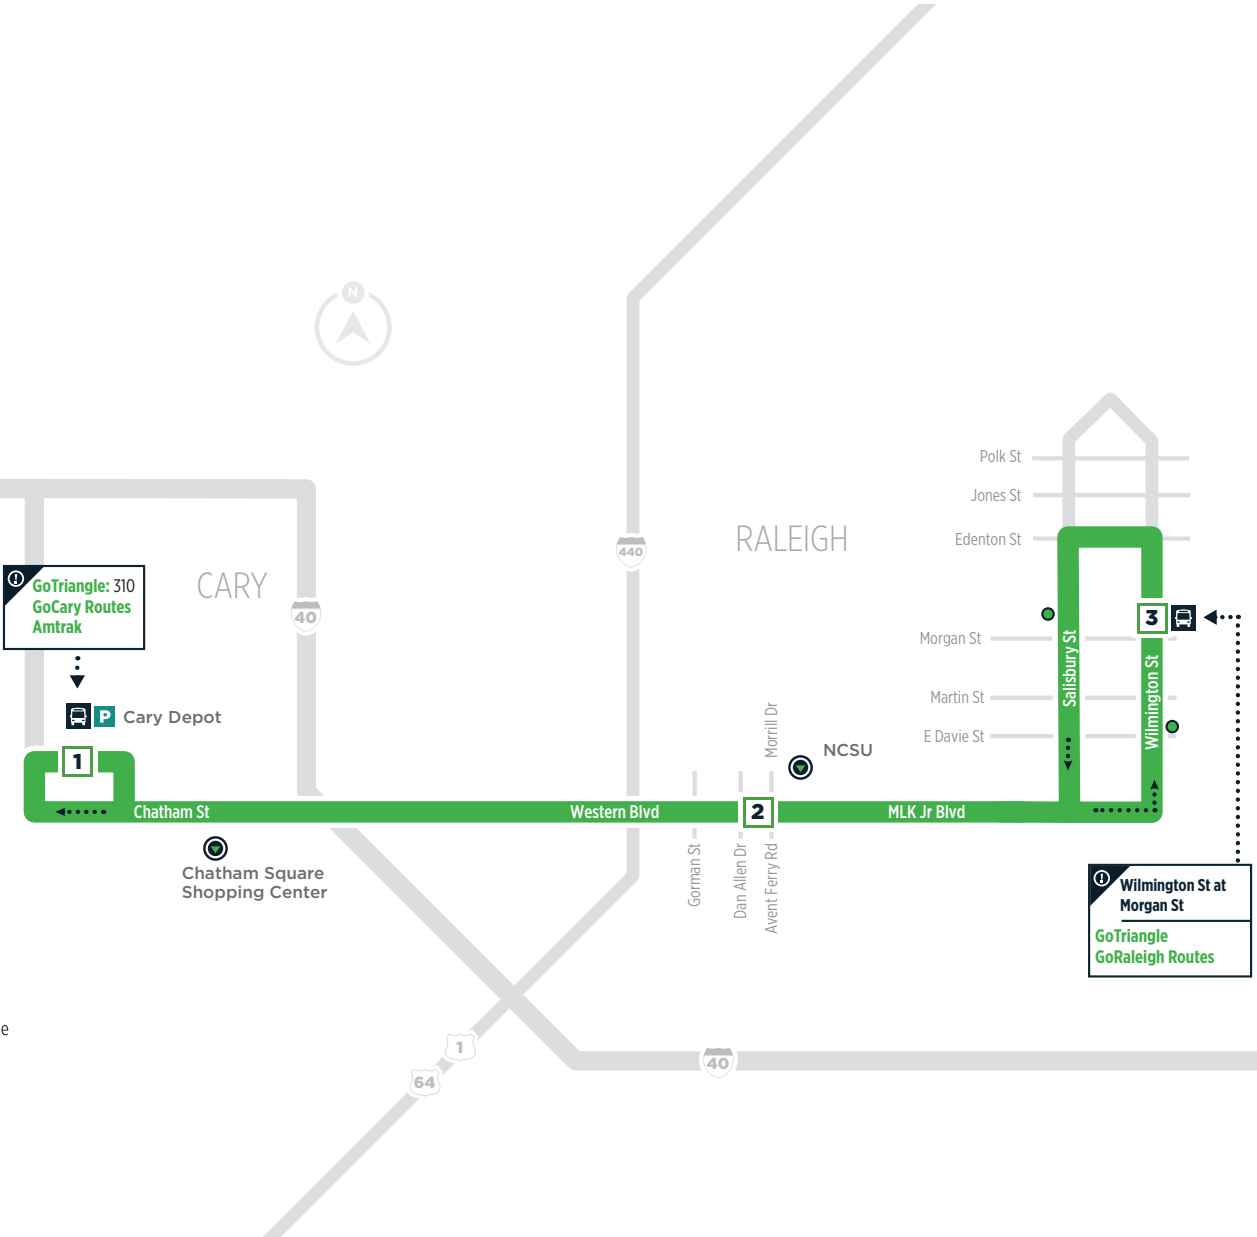

ROUTE 300

AUGUST 2024

Route 300

LEGEND

NO SMOKING IS ALLOWED ON GOTRIANGLE VEHICLES
 Smoking and/or the use of vapor products, including e-cigarettes, is not permitted on GoTriangle vehicles, at bus stops and city-owned sidewalks within Orange, Durham and Wake County.

PLEASE NOTE:
 Not all stops shown on map

GoTriangle: 310
 GoCary Routes
 Amtrak

Wilmington St at
 Morgan St
 GoTriangle
 GoRaleigh Routes

ROUTE

300

MONDAY - FRIDAY SERVICE

CARY TO RALEIGH

| Cary Depot #1398 | Western Blvd at Dan Allen Dr (NCSU Main Campus) #1277 | Wilmington St at Davie St #8908 |
|------------------|---|---------------------------------|
| 6:00 AM | 6:14 AM | 6:25 AM |
| 6:30 AM | 6:44 AM | 6:55 AM |
| 7:00 AM | 7:14 AM | 7:25 AM |
| 7:30 AM | 7:44 AM | 7:55 AM |
| 8:00 AM | 8:14 AM | 8:25 AM |
| 8:30 AM | 8:44 AM | 8:55 AM |
| 9:15 AM | 9:31 AM | 9:47 AM |
| 9:45 AM | 10:01 AM | 10:17 AM |
| 10:15 AM | 10:31 AM | 10:47 AM |
| 10:45 AM | 11:01 AM | 11:17 AM |
| 11:15 AM | 11:31 AM | 11:47 AM |
| 11:45 AM | 12:01 PM | 12:17 PM |
| 12:15 PM | 12:31 PM | 12:47 PM |
| 12:45 PM | 1:01 PM | 1:17 PM |
| 1:15 PM | 1:31 PM | 1:47 PM |
| 1:45 PM | 2:01 PM | 2:17 PM |
| 2:15 PM | 2:31 PM | 2:47 PM |
| 2:45 PM | 3:01 PM | 3:17 PM |
| 3:15 PM | 3:31 PM | 3:47 PM |
| 3:45 PM | 4:01 PM | 4:17 PM |
| 4:15 PM | 4:31 PM | 4:47 PM |
| 4:45 PM | 5:01 PM | 5:17 PM |
| 5:15 PM | 5:31 PM | 5:47 PM |
| 5:45 PM | 6:01 PM | 6:17 PM |
| 6:15 PM | 6:31 PM | 6:47 PM |
| 7:00 PM | 7:14 PM | 7:25 PM |
| 8:00 PM | 8:14 PM | 8:25 PM |
| 9:00 PM | 9:14 PM | 9:25 PM |
| - | - | - |