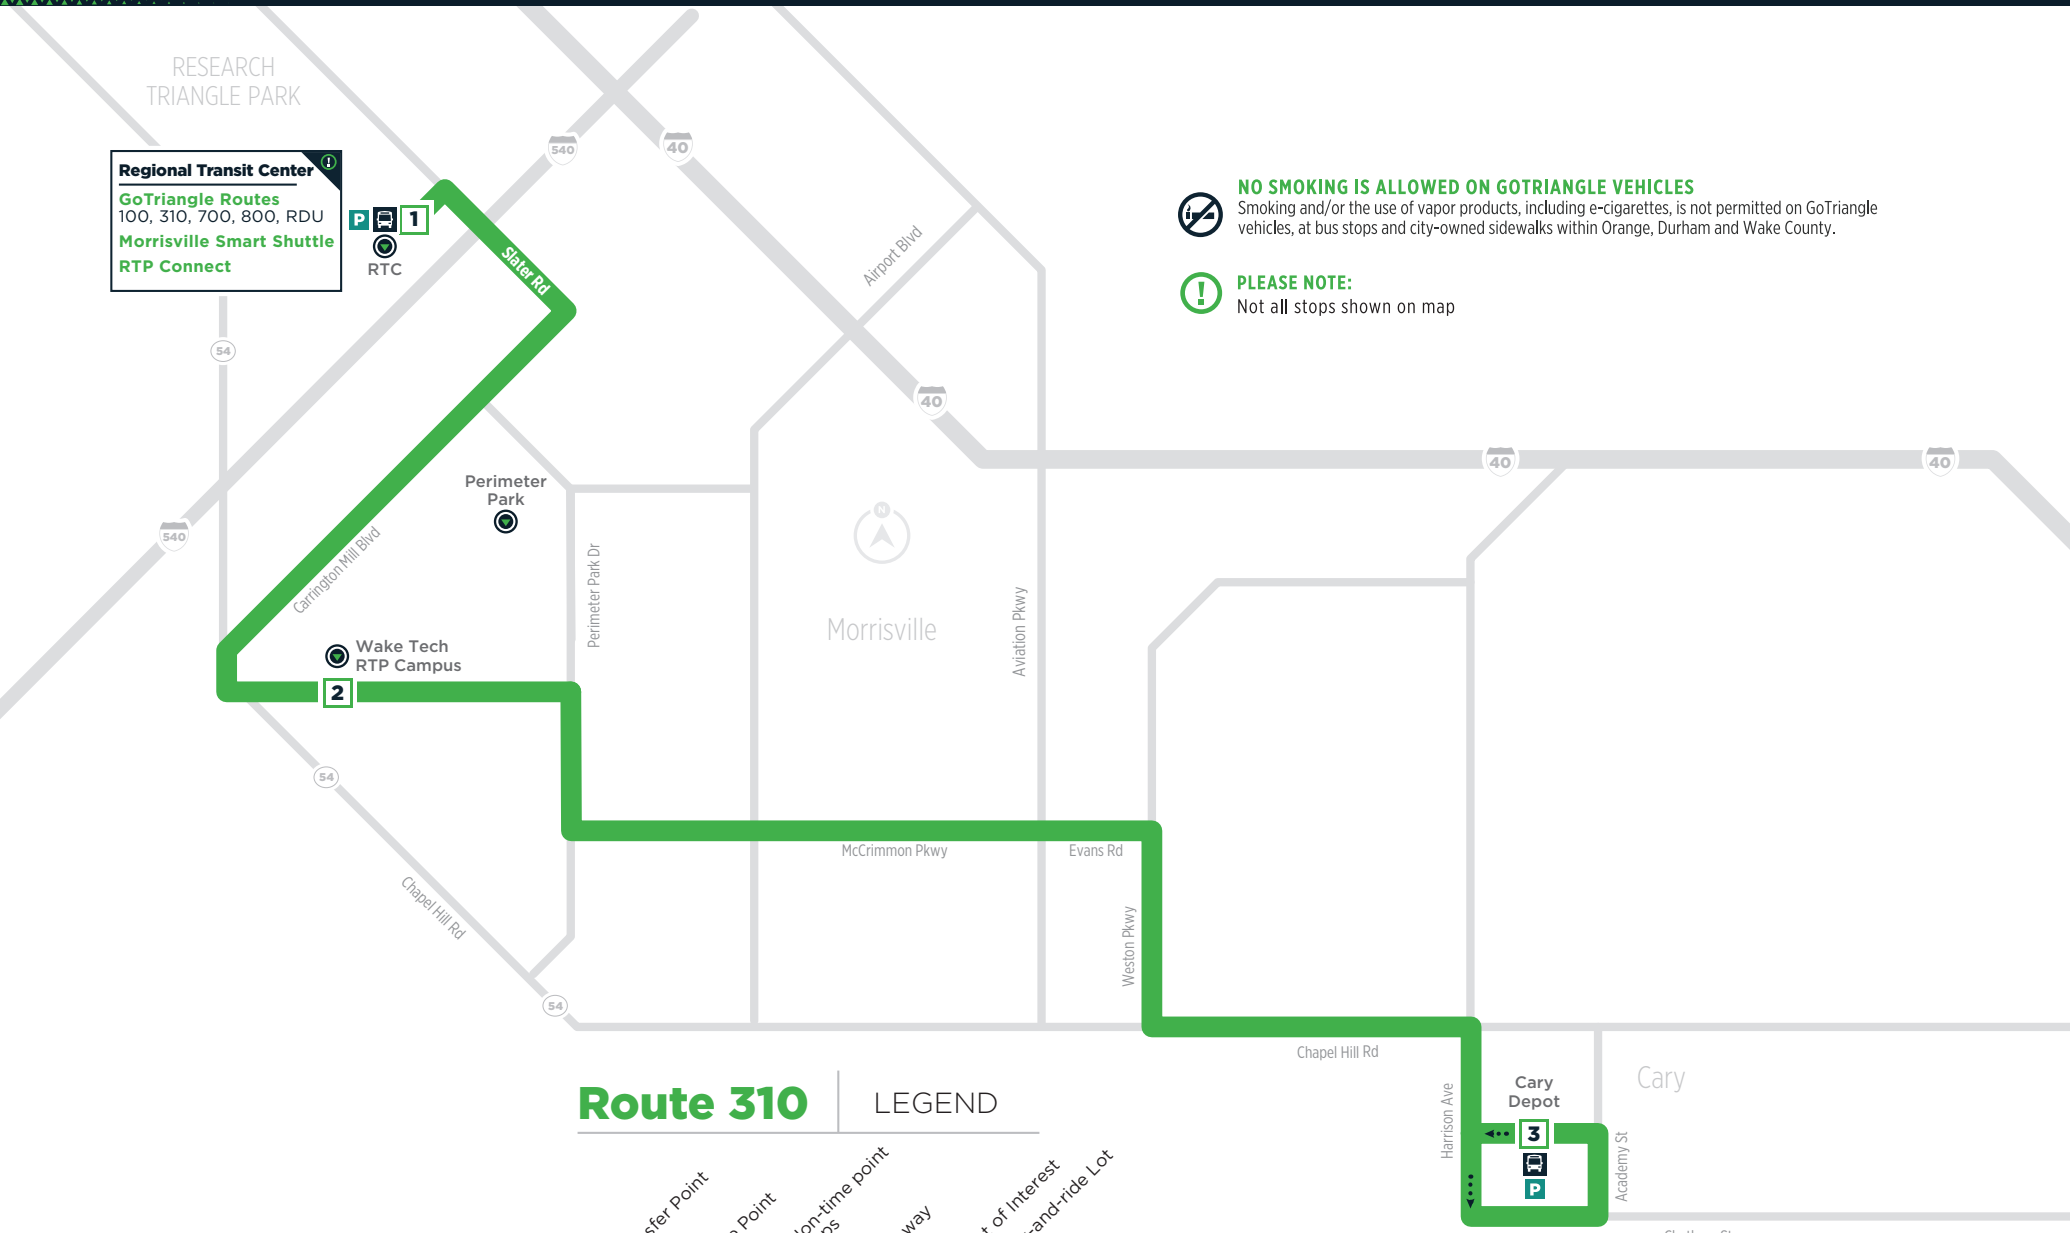

ROUTE 310

MARCH 2025

Regional Transit Center
GoTriangle Routes
100, 310, 700, 800, RDU
Morrisville Smart Shuttle
RTP Connect

NO SMOKING IS ALLOWED ON GOTRIANGLE VEHICLES
Smoking and/or the use of vapor products, including e-cigarettes, is not permitted on GoTriangle vehicles, at bus stops and city-owned sidewalks within Orange, Durham and Wake County.

PLEASE NOTE:
Not all stops shown on map

Route 310 LEGEND