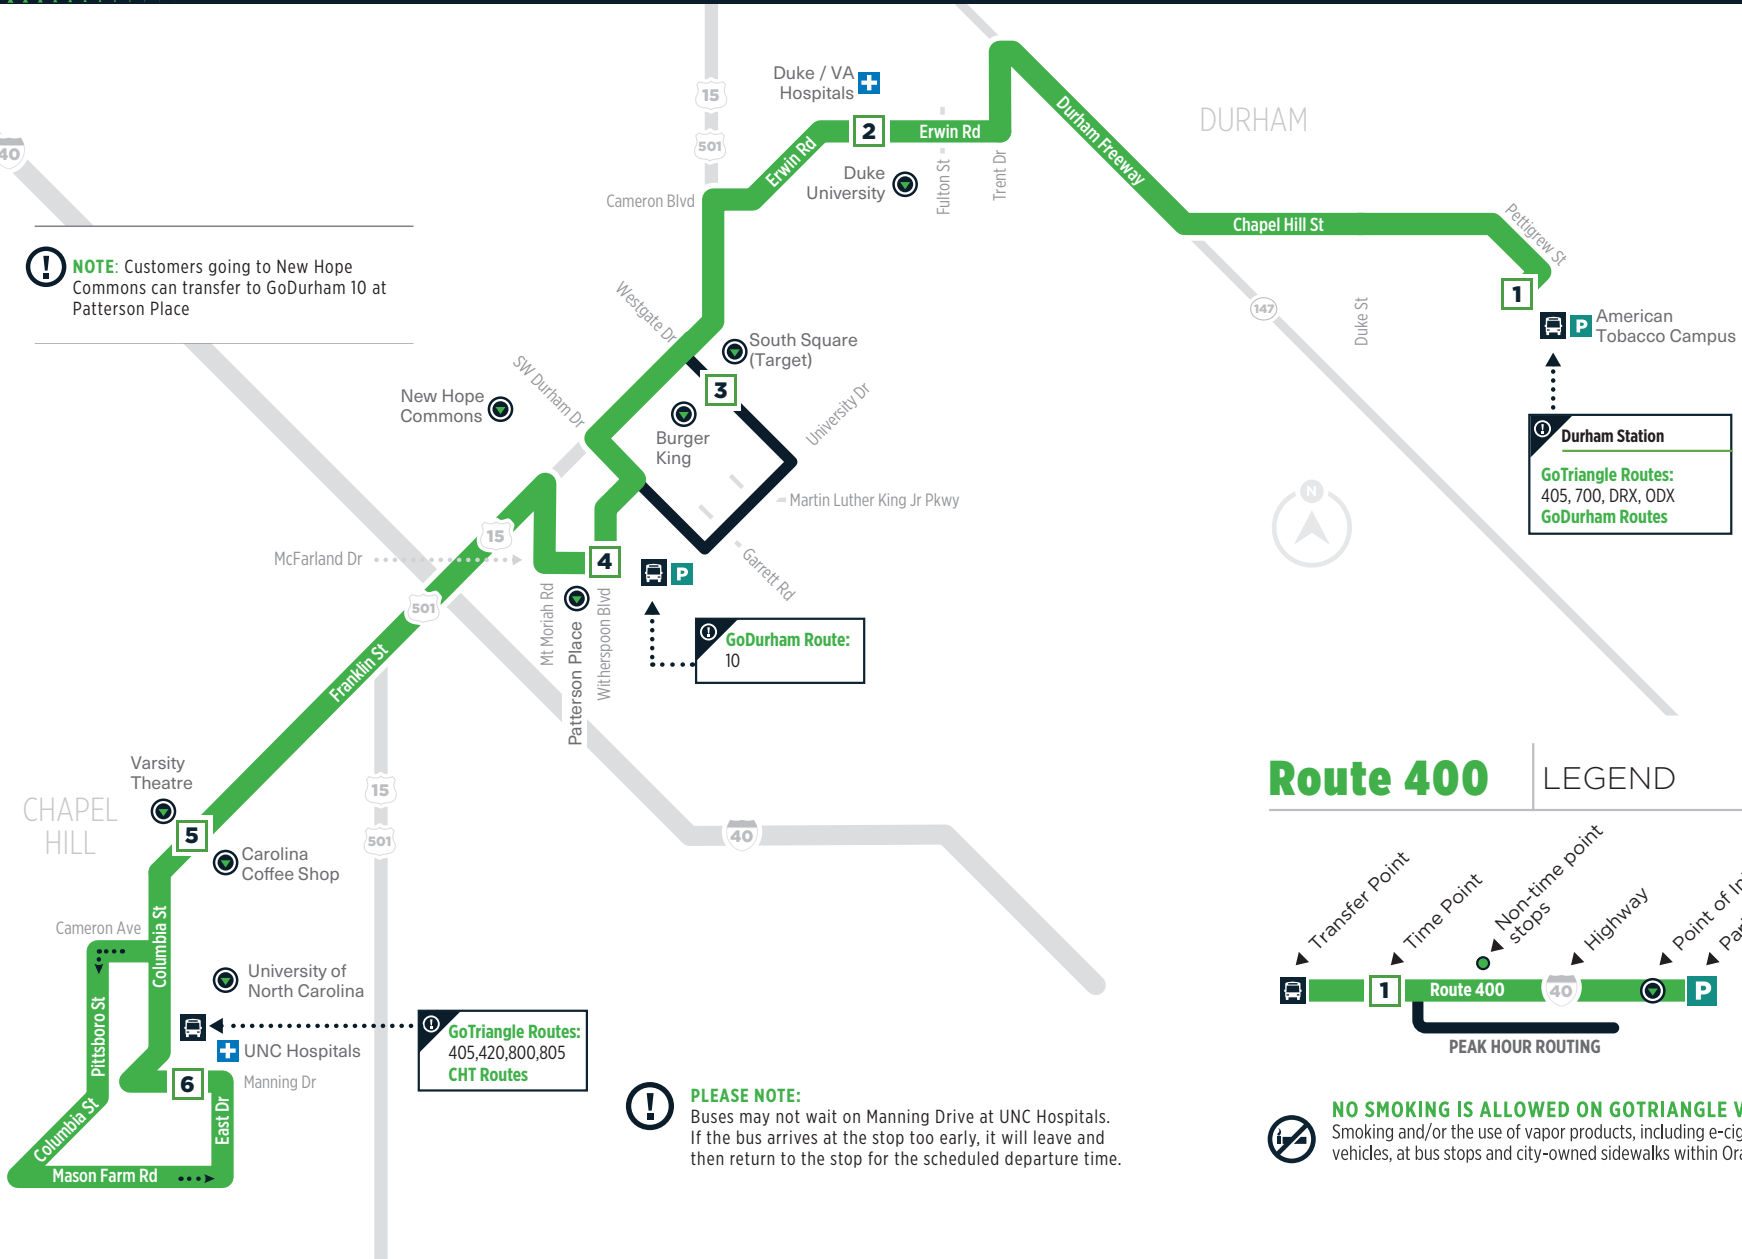

NOTE: Customers going to New Hope Commons can transfer to GoDurham 10 at Patterson Place

PLEASE NOTE: Buses may not wait on Manning Drive at UNC Hospitals. If the bus arrives at the stop too early, it will leave and then return to the stop for the scheduled departure time.

Route 400 LEGEND

NO SMOKING IS ALLOWED ON GOTRIANGLE VEHICLES
Smoking and/or the use of vapor products, including e-cigarettes, is not permitted on GoTriangle vehicles, at bus stops and city-owned sidewalks within Orange, Durham and Wake County.

ROUTE

400

SUNDAY SERVICE

	Durham Station (Gate J) #5774	VA Hospital #1105	Witherspoon /McFarland #6197	Varsity Theatre #3428	UNC Hospitals #3239	UNC Hospitals #3239	Coffee Shop #3427	McFarland /Witherspoon #1901	Duke Hospital #6012	Durham Station (Gate J) #5774
	1	2	4	5	6	6	5	4	2	1
	-	-	-	-	-	7:20 AM	7:25 AM	7:36 AM	7:47 AM	7:55 AM
7:00 AM		7:07 AM	7:19 AM	7:33 AM	7:45 AM	8:20 AM	8:25 AM	8:36 AM	8:47 AM	8:55 AM
8:00 AM		8:07 AM	8:19 AM	8:33 AM	8:45 AM	9:15 AM	9:20 AM	9:32 AM	9:44 AM	9:55 AM
9:00 AM		9:07 AM	9:19 AM	9:35 AM	9:45 AM	10:15 AM	10:20 AM	10:32 AM	10:44 AM	10:55 AM
10:00 AM		10:07 AM	10:19 AM	10:35 AM	10:45 AM	11:15 AM	11:20 AM	11:32 AM	11:44 AM	11:55 AM
11:00 AM		11:07 AM	11:19 AM	11:35 AM	11:45 AM	12:15 PM	12:20 PM	12:32 PM	12:44 PM	12:55 PM
12:00 PM		12:07 PM	12:20 PM	12:37 PM	12:50 PM	1:10 PM	1:15 PM	1:29 PM	1:41 PM	1:55 PM
1:00 PM		1:07 PM	1:20 PM	1:37 PM	1:50 PM	2:10 PM	2:15 PM	2:29 PM	2:41 PM	2:55 PM
2:00 PM		2:07 PM	2:20 PM	2:37 PM	2:50 PM	3:10 PM	3:15 PM	3:29 PM	3:41 PM	3:55 PM
3:00 PM		3:07 PM	3:20 PM	3:37 PM	3:50 PM	4:10 PM	4:15 PM	4:29 PM	4:41 PM	4:55 PM
4:00 PM		4:07 PM	4:20 PM	4:37 PM	4:50 PM	5:15 PM	5:20 PM	5:34 PM	5:46 PM	5:55 PM
5:00 PM		5:07 PM	5:20 PM	5:36 PM	5:50 PM	6:15 PM	6:20 PM	6:34 PM	6:46 PM	6:55 PM
6:00 PM		6:07 PM	6:20 PM	6:36 PM	6:50 PM	7:15 PM	7:20 PM	7:34 PM	7:46 PM	7:55 PM
7:00 PM		7:07 PM	7:20 PM	7:36 PM	7:50 PM	8:15 PM	8:20 PM	8:34 PM	8:46 PM	8:55 PM
8:00 PM		8:07 PM	8:20 PM	8:36 PM	8:50 PM	-	-	-	-	-