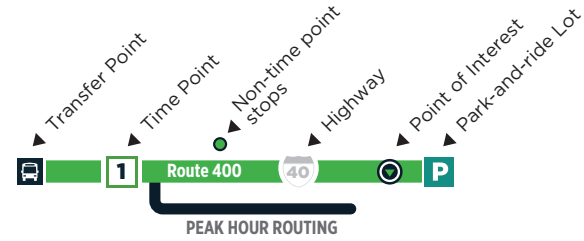

NOTE: Customers going to New Hope Commons can transfer to GoDurham 10 at Patterson Place

PLEASE NOTE: Buses may not wait on Manning Drive at UNC Hospitals. If the bus arrives at the stop too early, it will leave and then return to the stop for the scheduled departure time.

Route 400 LEGEND

NO SMOKING IS ALLOWED ON GOTRIANGLE VEHICLES
Smoking and/or the use of vapor products, including e-cigarettes, is not permitted on GoTriangle vehicles, at bus stops and city-owned sidewalks within Orange, Durham and Wake County.

ROUTE

400

SUNDAY SERVICE

	Durham Station (Gate J) #5774	VA Hospital #1105	Witherspoon /McFarland #6197	Varsity Theatre #3428	UNC Hospitals #3239	UNC Hospitals #3239	Coffee Shop #3427	McFarland /Witherspoon #1901	Duke Hospital #6012	Durham Station (Gate J) #5774
	1	2	4	5	6	6	5	4	2	1
	-	-	-	-	-	7:20 AM	7:25 AM	7:36 AM	7:47 AM	7:55 AM
7:00 AM		7:07 AM	7:19 AM	7:33 AM	7:45 AM	8:20 AM	8:25 AM	8:36 AM	8:47 AM	8:55 AM
8:00 AM		8:07 AM	8:19 AM	8:33 AM	8:45 AM	9:15 AM	9:20 AM	9:32 AM	9:44 AM	9:55 AM
9:00 AM		9:07 AM	9:19 AM	9:35 AM	9:45 AM	10:15 AM	10:20 AM	10:32 AM	10:44 AM	10:55 AM
10:00 AM		10:07 AM	10:19 AM	10:35 AM	10:45 AM	11:15 AM	11:20 AM	11:32 AM	11:44 AM	11:55 AM
11:00 AM		11:07 AM	11:19 AM	11:35 AM	11:45 AM	12:15 PM	12:20 PM	12:32 PM	12:44 PM	12:55 PM
12:00 PM		12:07 PM	12:20 PM	12:37 PM	12:50 PM	1:10 PM	1:15 PM	1:29 PM	1:41 PM	1:55 PM
1:00 PM		1:07 PM	1:20 PM	1:37 PM	1:50 PM	2:10 PM	2:15 PM	2:29 PM	2:41 PM	2:55 PM
2:00 PM		2:07 PM	2:20 PM	2:37 PM	2:50 PM	3:10 PM	3:15 PM	3:29 PM	3:41 PM	3:55 PM
3:00 PM		3:07 PM	3:20 PM	3:37 PM	3:50 PM	4:10 PM	4:15 PM	4:29 PM	4:41 PM	4:55 PM
4:00 PM		4:07 PM	4:20 PM	4:37 PM	4:50 PM	5:15 PM	5:20 PM	5:34 PM	5:46 PM	5:55 PM
5:00 PM		5:07 PM	5:20 PM	5:36 PM	5:50 PM	6:15 PM	6:20 PM	6:34 PM	6:46 PM	6:55 PM
6:00 PM		6:07 PM	6:20 PM	6:36 PM	6:50 PM	7:15 PM	7:20 PM	7:34 PM	7:46 PM	7:55 PM
7:00 PM		7:07 PM	7:20 PM	7:36 PM	7:50 PM	8:15 PM	8:20 PM	8:34 PM	8:46 PM	8:55 PM
8:00 PM		8:07 PM	8:20 PM	8:36 PM	8:50 PM	-	-	-	-	-