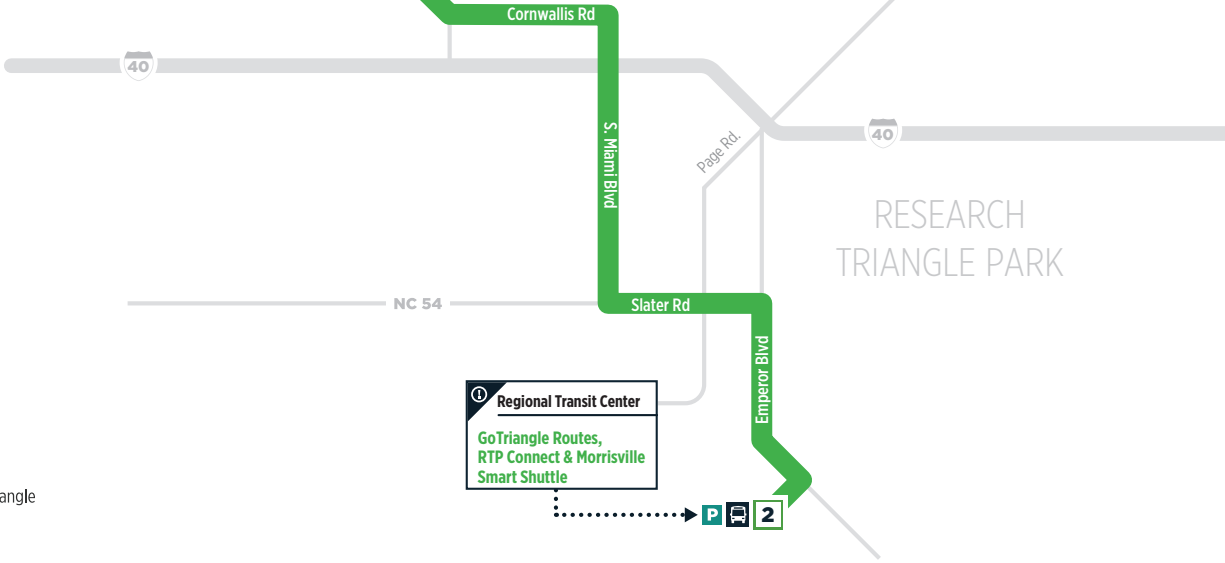

# ROUTE 700

MARCH 2024

DURHAM

RESEARCH TRIANGLE PARK

**Route 700** | LEGEND

- Transfer Point
- Time Point
- Non-time point stops
- Highway
- Point of Interest
- Park-and-ride Lot

**NO SMOKING IS ALLOWED ON GOTRIANGLE VEHICLES**  
 Smoking and/or the use of vapor products, including e-cigarettes, is not permitted on GoTriangle vehicles, at bus stops and city-owned sidewalks within Orange, Durham and Wake County.

**Durham Station**  
 GoTriangle Routes  
 GoDurham Routes

**Regional Transit Center**  
 GoTriangle Routes,  
 RTP Connect & Morrisville  
 Smart Shuttle

ROUTE

### DURHAM STATION TO RTC

Durham Station (Gate J) #5774	GoTriangle Regional Transit Center #1000	GoTriangle Regional Transit Center #1000	Durham Station (Gate J) #5774
6:00 AM	6:25 AM	6:30 AM	6:55 AM
6:30 AM	6:55 AM	7:00 AM	7:25 AM
7:00 AM	7:25 AM	7:30 AM	7:55 AM
7:30 AM	7:55 AM	8:00 AM	8:25 AM
8:00 AM	8:25 AM	8:30 AM	8:55 AM
8:30 AM	8:55 AM	9:00 AM	9:25 AM
9:00 AM	9:25 AM	9:30 AM	9:55 AM
9:30 AM	9:55 AM	10:00 AM	10:25 AM
10:00 AM	10:25 AM	10:30 AM	10:55 AM
10:30 AM	10:55 AM	11:00 AM	11:25 AM
11:00 AM	11:25 AM	11:30 AM	11:55 AM
11:30 AM	11:55 AM	12:00 PM	12:25 PM
12:00 PM	12:25 PM	12:30 PM	12:55 PM
12:30 PM	12:55 PM	1:00 PM	1:25 PM
1:00 PM	1:25 PM	1:30 PM	1:55 PM
1:30 PM	1:55 PM	2:00 PM	2:25 PM
2:00 PM	2:25 PM	2:30 PM	2:55 PM
2:30 PM	2:55 PM	3:00 PM	3:25 PM
3:00 PM	3:25 PM	3:30 PM	3:55 PM
3:30 PM	3:55 PM	4:00 PM	4:25 PM
4:00 PM	4:25 PM	4:30 PM	4:55 PM
4:30 PM	4:55 PM	5:00 PM	5:25 PM
5:00 PM	5:25 PM	5:30 PM	5:55 PM
5:30 PM	5:55 PM	6:00 PM	6:25 PM
6:00 PM	6:25 PM	6:30 PM	6:55 PM
6:30 PM	6:55 PM	-	-
7:00 PM	7:25 PM	7:30 PM	7:55 PM
8:00 PM	8:25 PM	8:30 PM	8:55 PM
9:00 PM	9:25 PM	9:30 PM	9:55 PM
10:00 PM	10:25 PM	10:30 PM	10:55 PM