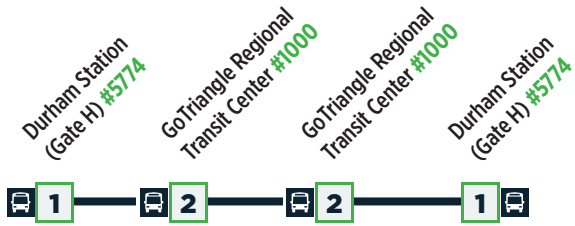

ROUTE

700

SATURDAY & SUNDAY SERVICE

DURHAM STATION TO RTC

7:00 AM	7:20 AM	7:30 AM	7:55 AM
7:30 AM	7:50 AM	8:00 AM	8:25 AM
8:00 AM	8:20 AM	8:30 AM	8:55 AM
8:30 AM	8:50 AM	9:00 AM	9:25 AM
9:00 AM	9:20 AM	9:30 AM	9:55 AM
9:30 AM	9:50 AM	10:00 AM	10:25 AM
10:00 AM	10:20 AM	10:30 AM	10:55 AM
10:30 AM	10:50 AM	11:00 AM	11:25 AM
11:00 AM	11:20 AM	11:30 AM	11:55 AM
11:30 AM	11:50 AM	12:00 PM	12:25 PM
12:00 PM	12:20 PM	12:30 PM	12:55 PM
12:30 PM	12:50 PM	1:00 PM	1:25 PM
1:00 PM	1:20 PM	1:30 PM	1:55 PM
1:30 PM	1:50 PM	2:00 PM	2:25 PM
2:00 PM	2:20 PM	2:30 PM	2:55 PM
2:30 PM	2:50 PM	3:00 PM	3:25 PM
3:00 PM	3:20 PM	3:30 PM	3:55 PM
3:30 PM	3:50 PM	4:00 PM	4:25 PM
4:00 PM	4:20 PM	4:30 PM	4:55 PM
4:30 PM	4:50 PM	5:00 PM	5:25 PM
5:00 PM	5:20 PM	5:30 PM	5:55 PM
5:30 PM	5:50 PM	6:00 PM	6:25 PM
6:05 PM	6:25 PM	6:30 PM	6:55 PM
7:05 PM	7:25 PM	7:30 PM	7:55 PM
8:05 PM	8:25 PM	8:30 PM	8:55 PM
9:05 PM	9:25 PM	9:30 PM	9:55 PM
10:05 PM	10:25 PM	10:30 PM	10:55 PM

SATURDAY

DURHAM STATION TO RTC