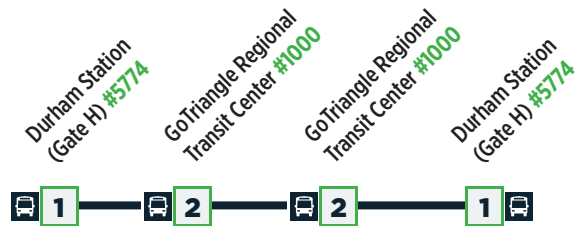

7:00 AM	7:25 AM	7:30 AM	7:55 AM
8:00 AM	8:25 AM	8:30 AM	8:55 AM
9:00 AM	9:25 AM	9:30 AM	9:55 AM
10:00 AM	10:25 AM	10:30 AM	10:55 AM
11:00 AM	11:25 AM	11:30 AM	11:55 AM
12:00 PM	12:25 PM	12:30 PM	12:55 PM
1:00 PM	1:25 PM	1:30 PM	1:55 PM
2:00 PM	2:25 PM	2:30 PM	2:55 PM
3:00 PM	3:25 PM	3:30 PM	3:55 PM
4:00 PM	4:25 PM	4:30 PM	4:55 PM
5:00 PM	5:25 PM	5:30 PM	5:55 PM
6:00 PM	6:25 PM	6:30 PM	6:55 PM
7:00 PM	7:25 PM	7:30 PM	7:55 PM
8:00 PM	8:25 PM	8:30 PM	8:55 PM

SUNDAY