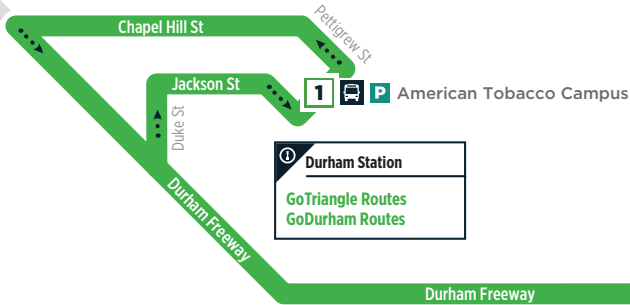

# ROUTE 700

MARCH 2024

DURHAM

RESEARCH TRIANGLE PARK

**Route 700** | LEGEND

- Transfer Point
- Time Point
- Non-time point stops
- Highway
- Point of Interest
- Park-and-ride Lot

**NO SMOKING IS ALLOWED ON GOTRIANGLE VEHICLES**  
 Smoking and/or the use of vapor products, including e-cigarettes, is not permitted on GoTriangle vehicles, at bus stops and city-owned sidewalks within Orange, Durham and Wake County.

**Durham Station**  
 GoTriangle Routes  
 GoDurham Routes

**Regional Transit Center**  
 GoTriangle Routes,  
 RTP Connect & Morrisville  
 Smart Shuttle

ROUTE

### DURHAM STATION TO RTC

Durham Station (Gate J) #5774	GoTriangle Regional Transit Center #1000	GoTriangle Regional Transit Center #1000	Durham Station (Gate J) #5774
6:00 AM	6:25 AM	6:30 AM	6:55 AM
6:30 AM	6:55 AM	7:00 AM	7:25 AM
7:00 AM	7:25 AM	7:30 AM	7:55 AM
7:30 AM	7:55 AM	8:00 AM	8:25 AM
8:00 AM	8:25 AM	8:30 AM	8:55 AM
8:30 AM	8:55 AM	9:00 AM	9:25 AM
9:00 AM	9:25 AM	9:30 AM	9:55 AM
9:30 AM	9:55 AM	10:00 AM	10:25 AM
10:00 AM	10:25 AM	10:30 AM	10:55 AM
10:30 AM	10:55 AM	11:00 AM	11:25 AM
11:00 AM	11:25 AM	11:30 AM	11:55 AM
11:30 AM	11:55 AM	12:00 PM	12:25 PM
12:00 PM	12:25 PM	12:30 PM	12:55 PM
12:30 PM	12:55 PM	1:00 PM	1:25 PM
1:00 PM	1:25 PM	1:30 PM	1:55 PM
1:30 PM	1:55 PM	2:00 PM	2:25 PM
2:00 PM	2:25 PM	2:30 PM	2:55 PM
2:30 PM	2:55 PM	3:00 PM	3:25 PM
3:00 PM	3:25 PM	3:30 PM	3:55 PM
3:30 PM	3:55 PM	4:00 PM	4:25 PM
4:00 PM	4:25 PM	4:30 PM	4:55 PM
4:30 PM	4:55 PM	5:00 PM	5:25 PM
5:00 PM	5:25 PM	5:30 PM	5:55 PM
5:30 PM	5:55 PM	6:00 PM	6:25 PM
6:00 PM	6:25 PM	6:30 PM	6:55 PM
6:30 PM	6:55 PM	-	-
7:00 PM	7:25 PM	7:30 PM	7:55 PM
8:00 PM	8:25 PM	8:30 PM	8:55 PM
9:00 PM	9:25 PM	9:30 PM	9:55 PM
10:00 PM	10:25 PM	10:30 PM	10:55 PM