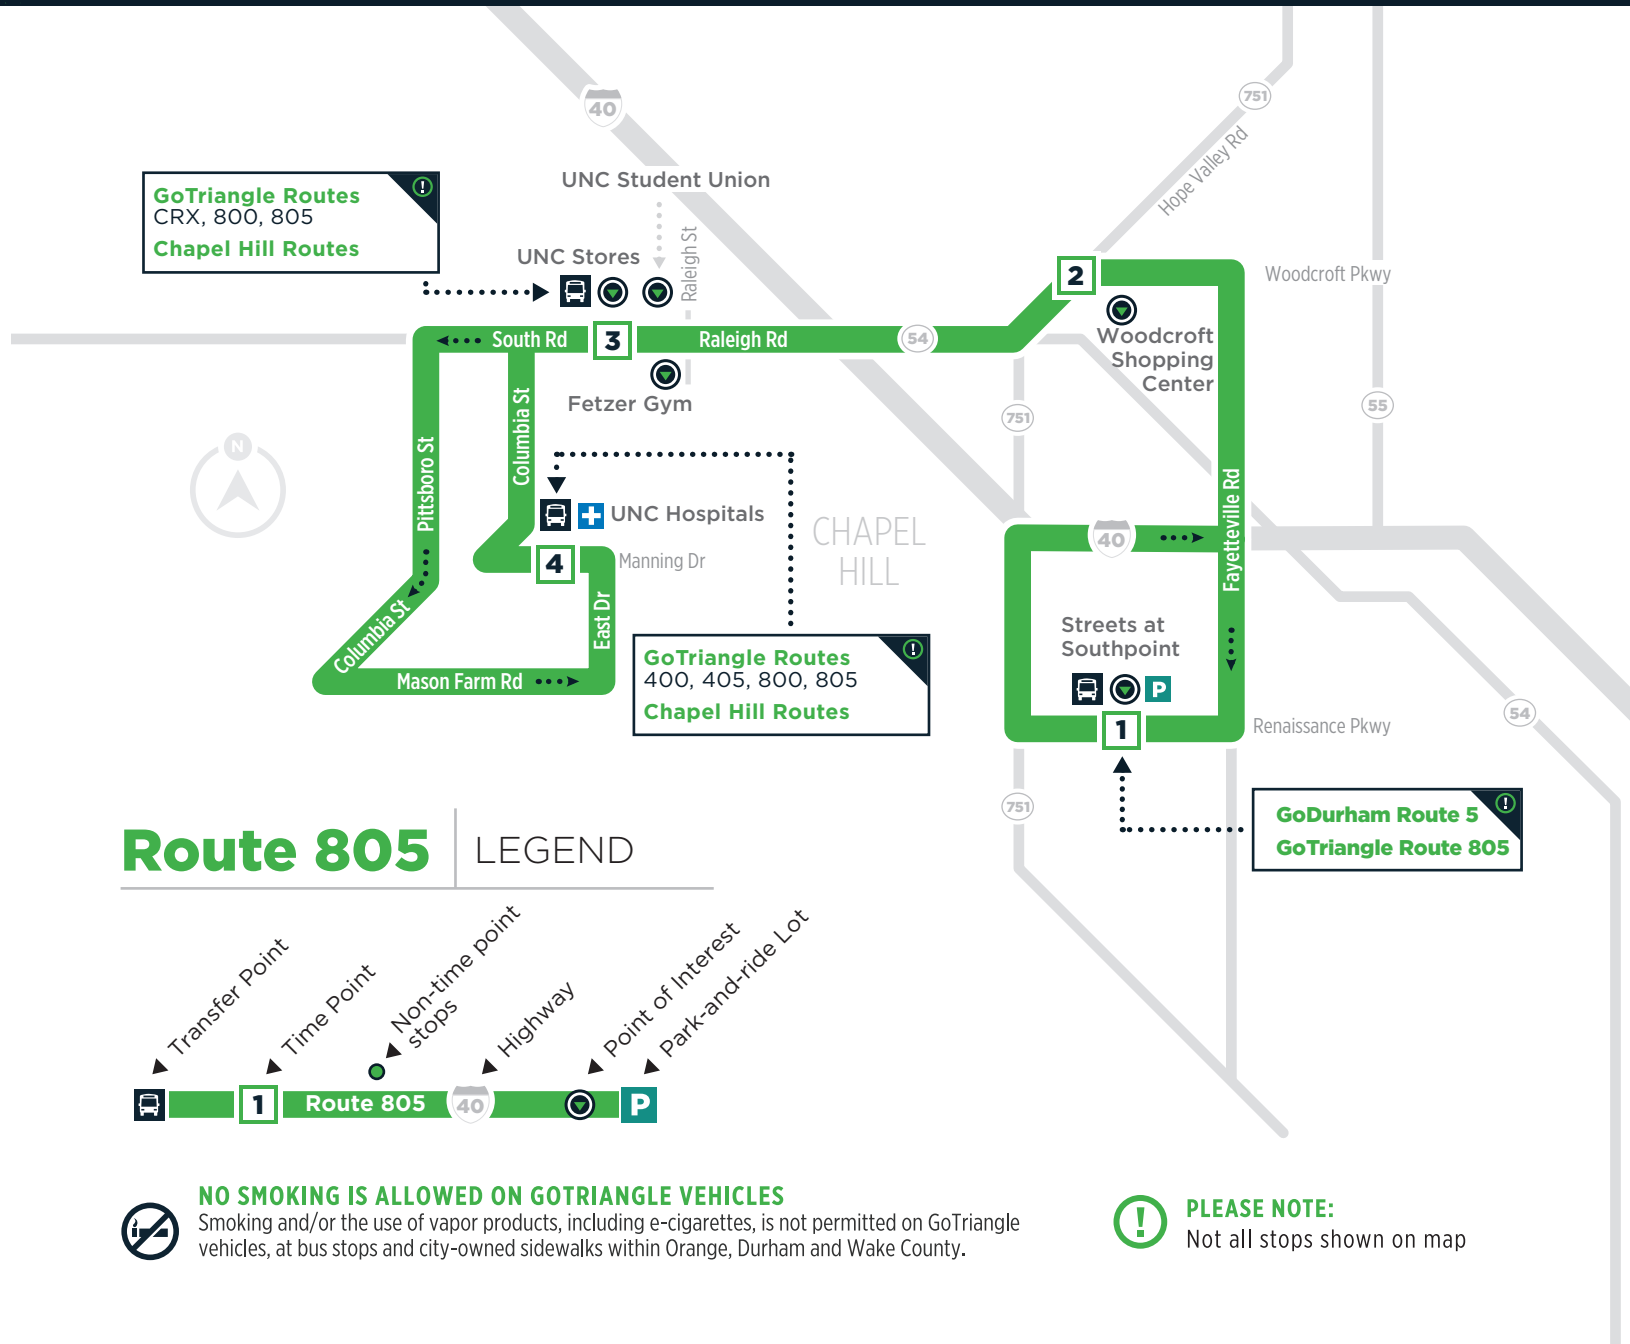

ROUTE 805

MARCH 2025

Southpoint Mall #1406	Woodcroft Shopping Center #5244	Student Stores #3360	UNC Hospitals #3239	UNC Hospitals #3239	Student Stores #3360	Woodcroft Shopping Center #5894	Southpoint Mall #1406
1	2	3	4	4	3	2	1
5:58 AM	6:09 AM	6:22 AM	6:30 AM	6:50 AM	6:55 AM	7:10 AM	7:20 AM
6:28 AM	6:39 AM	6:52 AM	7:00 AM	7:25 AM	7:30 AM	7:45 AM	7:55 AM
6:58 AM	7:09 AM	7:22 AM	7:30 AM	7:55 AM	8:00 AM	8:15 AM	8:25 AM
7:25 AM	7:36 AM	7:51 AM	8:00 AM	8:25 AM	8:30 AM	8:45 AM	8:55 AM
7:55 AM	8:06 AM	8:21 AM	8:31 AM	8:55 AM	9:00 AM	9:15 AM	9:25 AM
8:30 AM	8:41 AM	8:56 AM	9:06 AM	9:20 AM	9:25 AM	9:40 AM	9:50 AM
9:00 AM	9:11 AM	9:26 AM	9:36 AM	9:50 AM	9:55 AM	10:10 AM	10:20 AM
9:30 AM	9:41 AM	9:55 AM	10:05 AM	10:20 AM	10:25 AM	10:40 AM	10:50 AM
9:55 AM	10:06 AM	10:20 AM	10:30 AM	10:45 AM	10:50 AM	11:05 AM	11:15 AM
10:25 AM	10:36 AM	10:50 AM	11:00 AM	11:15 AM	11:20 AM	11:35 AM	11:45 AM
10:55 AM	11:06 AM	11:20 AM	11:30 AM	11:45 AM	11:50 AM	12:05 PM	12:15 PM
11:15 AM	11:26 AM	11:40 AM	11:50 AM	12:15 PM	12:20 PM	12:35 PM	12:45 PM
11:45 AM	11:56 AM	12:10 PM	12:20 PM	12:45 PM	12:50 PM	1:05 PM	1:15 PM
12:15 PM	12:26 PM	12:40 PM	12:50 PM	1:15 PM	1:20 PM	1:35 PM	1:45 PM
12:45 PM	12:56 PM	1:10 PM	1:20 PM	1:55 PM	2:00 PM	2:16 PM	2:28 PM
1:15 PM	1:26 PM	1:40 PM	1:50 PM	2:20 PM	2:25 PM	2:41 PM	2:53 PM
1:45 PM	1:56 PM	2:10 PM	2:20 PM	2:50 PM	2:55 PM	3:11 PM	3:23 PM
2:10 PM	2:21 PM	2:35 PM	2:45 PM	3:20 PM	3:27 PM	3:43 PM	3:55 PM
2:35 PM	2:46 PM	3:00 PM	3:10 PM	3:50 PM	3:57 PM	4:13 PM	4:25 PM
3:05 PM	3:16 PM	3:30 PM	3:40 PM	4:25 PM	4:32 PM	4:50 PM	5:05 PM
3:30 PM	3:41 PM	3:55 PM	4:05 PM	5:00 PM	5:07 PM	5:25 PM	5:40 PM
4:00 PM	4:11 PM	4:25 PM	4:35 PM	5:30 PM	5:37 PM	5:55 PM	6:10 PM
4:30 PM	4:43 PM	5:00 PM	5:10 PM	6:00 PM	6:05 PM	6:30 PM	6:40 PM
5:10 PM	5:23 PM	5:40 PM	5:50 PM	6:30 PM	6:35 PM	6:53 PM	7:05 PM
5:45 PM	5:58 PM	6:15 PM	6:25 PM	7:00 PM	7:05 PM	7:30 PM	7:40 PM
6:15 PM	6:28 PM	6:45 PM	6:55 PM				

BOLD Times are estimates. Buses may leave earlier than shown.