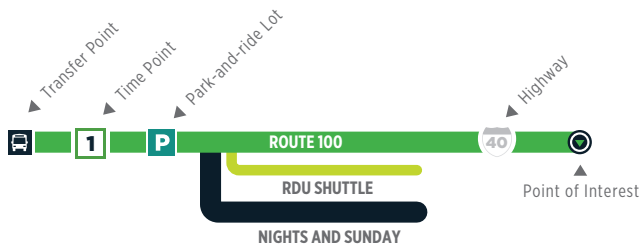

ROUTE 100 & RDU

MARCH 2024

Regional Transit Center
GoTriangle Routes
 310, 700, 800, 805,
 Morrisville Smart Shuttle
RTP Connect

Raleigh-Durham International Airport

RDU Terminal 2
 RDU Terminal 1

RESEARCH TRIANGLE PARK

Please Note:
 Not all stops shown on map

Route 100 LEGEND

NO SMOKING IS ALLOWED ON GOTRIANGLE VEHICLES
 Smoking and/or the use of vapor products, including e-cigarettes, is not permitted on GoTriangle vehicles, at bus stops and city-owned sidewalks within Orange, Durham and Wake County.