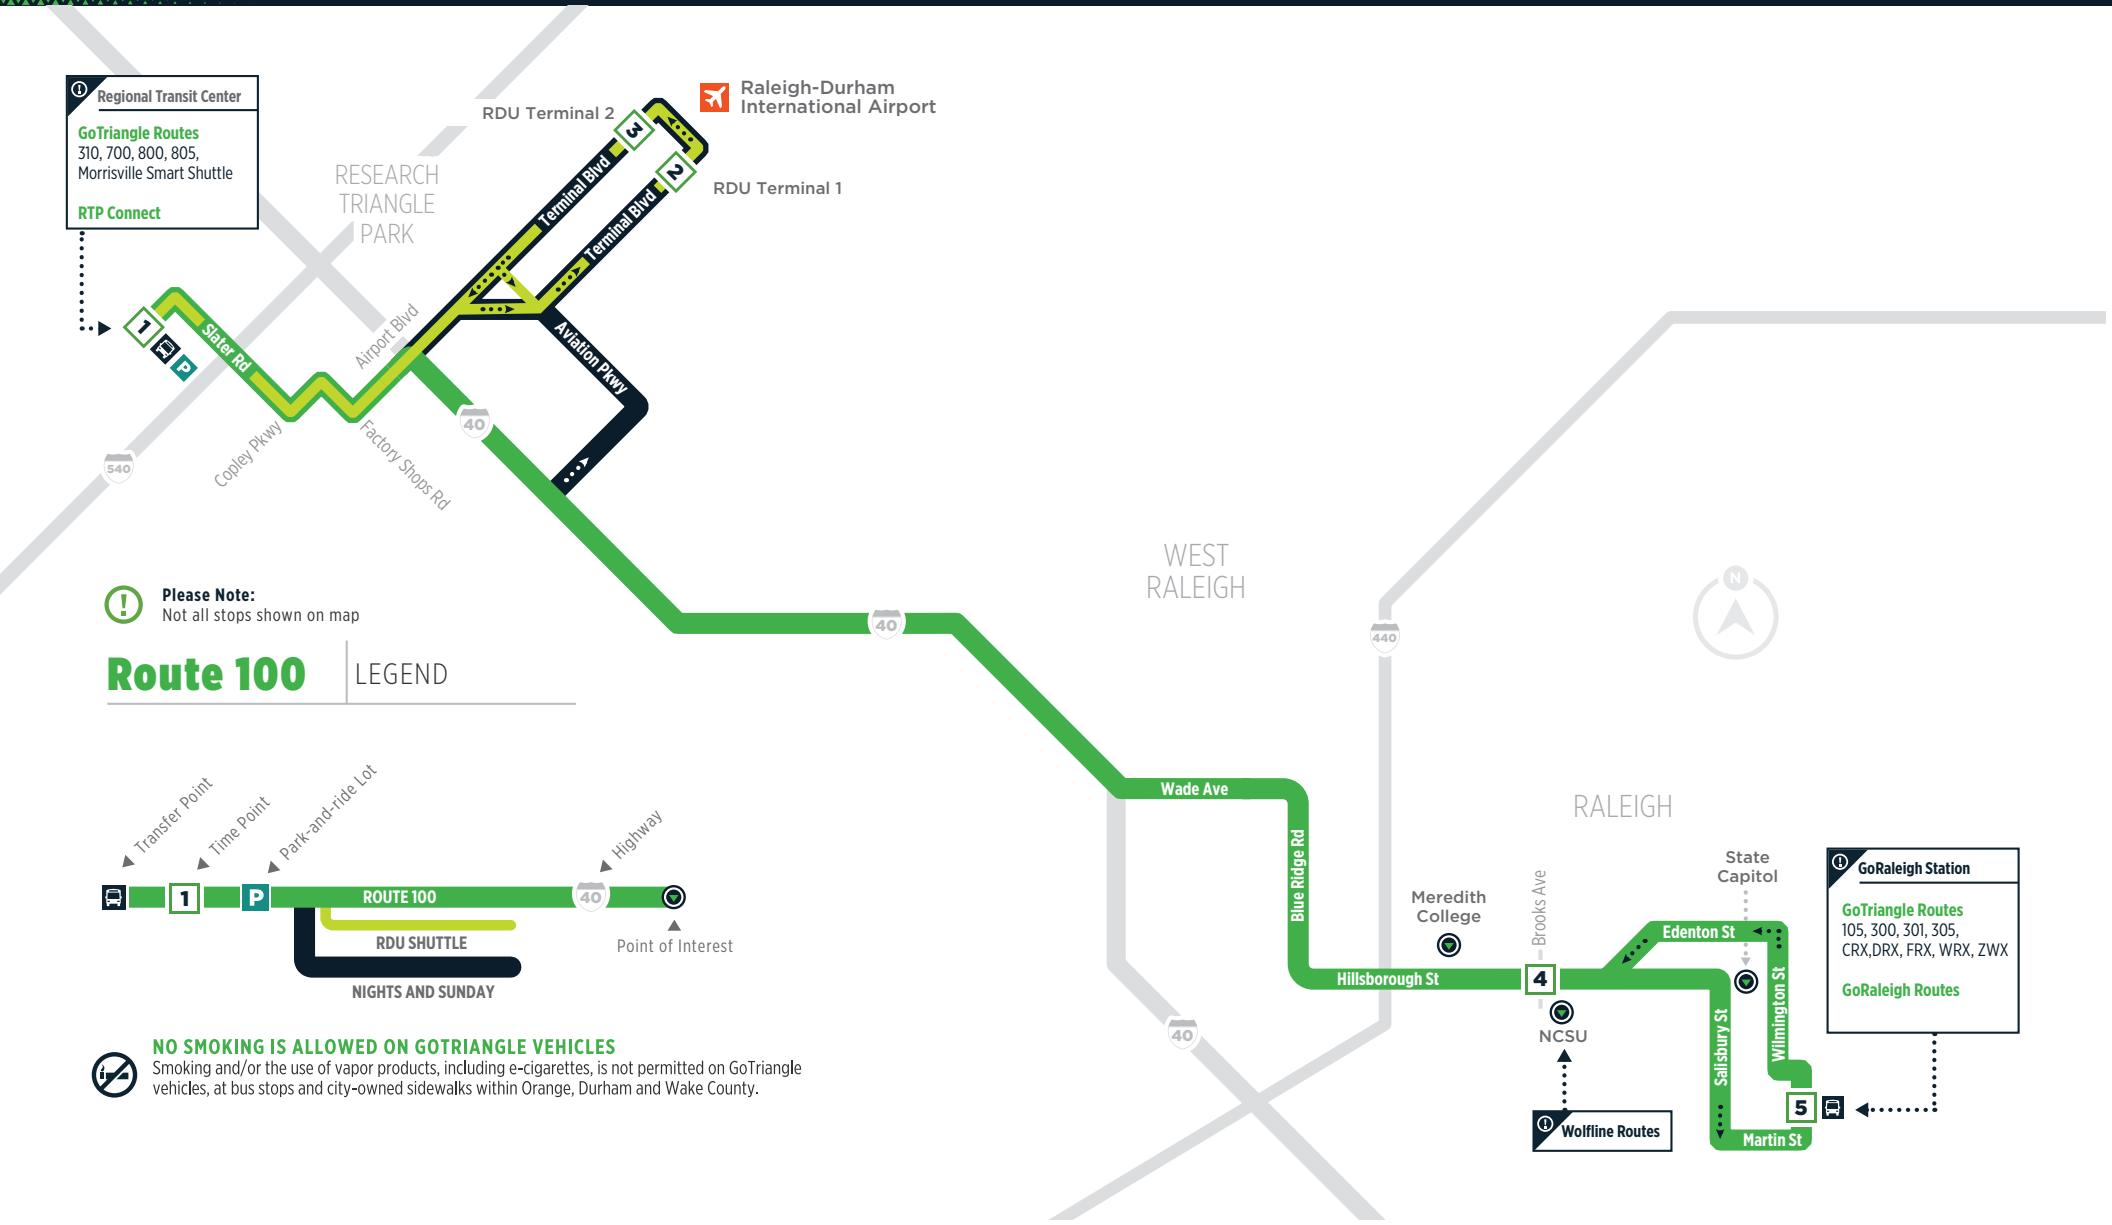

NO SMOKING IS ALLOWED ON GOTRIANGLE VEHICLES
Smoking and/or the use of vapor products, including e-cigarettes, is not permitted on GoTriangle vehicles, at bus stops and city-owned sidewalks within Orange, Durham and Wake County.

GoRaleigh Station
GoTriangle Routes
105, 300, 301, 305,
CRX, DRX, FRX, WRX, ZWX
GoRaleigh Routes

Offline Routes