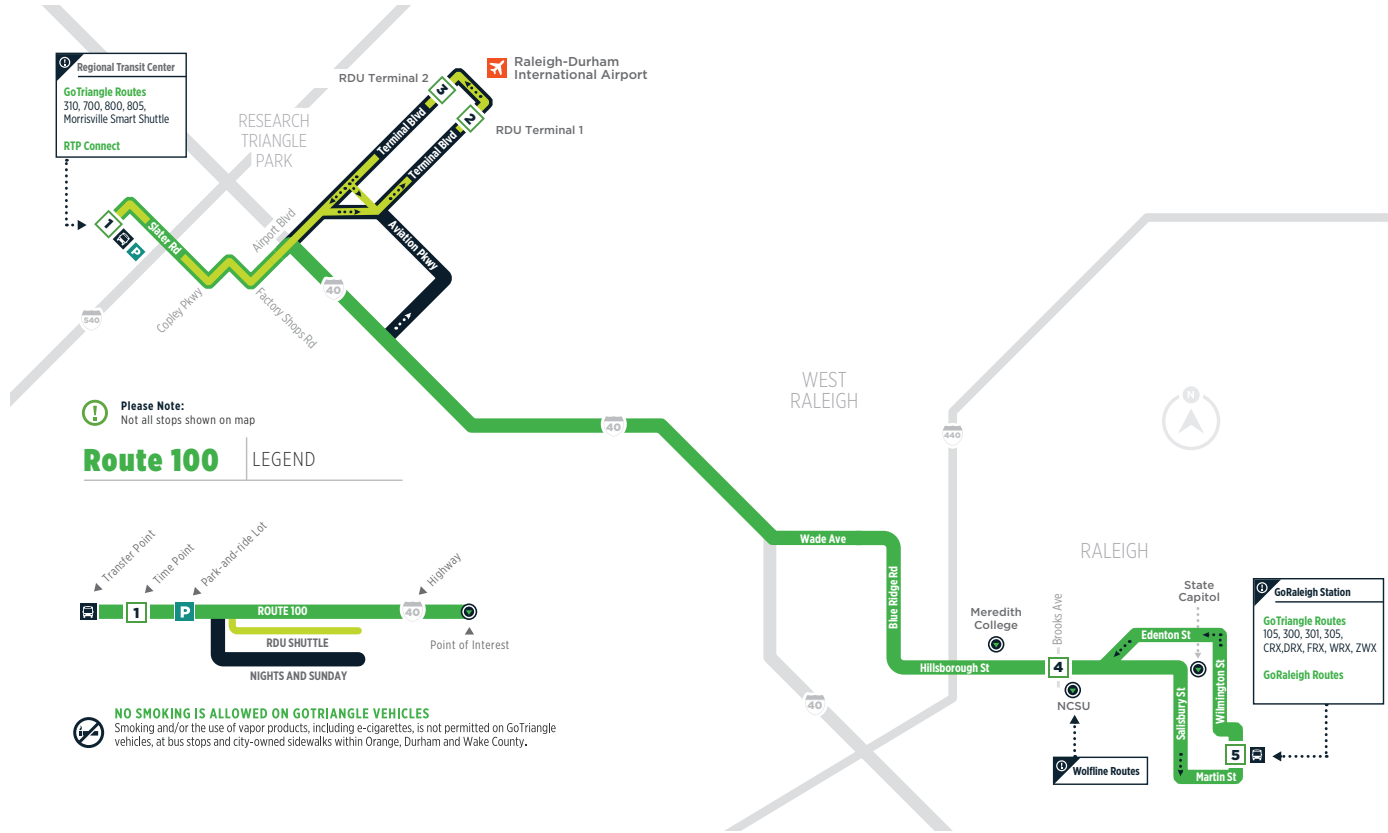

ROUTE

RDU

MONDAY - SATURDAY SERVICE

GoTriangle Regional Transit Center #1000	RDU Airport at Terminal 1 #1576	RDU Airport at Terminal 2 #1577	GoTriangle Regional Transit Center #1000
6:30 AM	6:38 AM	6:40 AM	6:55 AM
7:00 AM	7:08 AM	7:10 AM	7:25 AM
7:30 AM	7:38 AM	7:40 AM	7:55 AM
8:00 AM	8:08 AM	8:10 AM	8:25 AM
8:30 AM	8:38 AM	8:40 AM	8:55 AM
9:00 AM	9:08 AM	9:10 AM	9:25 AM
9:30 AM	9:38 AM	9:40 AM	9:55 AM
10:00 AM	10:08 AM	10:10 AM	10:25 AM
10:30 AM	10:38 AM	10:40 AM	10:55 AM
11:00 AM	11:08 AM	11:10 AM	11:25 AM
11:30 AM	11:38 AM	11:40 AM	11:55 AM
12:00 PM	12:08 PM	12:10 PM	12:25 PM
12:30 PM	12:38 PM	12:40 PM	12:55 PM
1:00 PM	1:08 PM	1:10 PM	1:25 PM
1:30 PM	1:38 PM	1:40 PM	1:55 PM
2:00 PM	2:08 PM	2:10 PM	2:25 PM
2:30 PM	2:38 PM	2:40 PM	2:55 PM
3:00 PM	3:08 PM	3:10 PM	3:25 PM
3:30 PM	3:38 PM	3:40 PM	3:55 PM
4:00 PM	4:08 PM	4:10 PM	4:25 PM
4:30 PM	4:38 PM	4:40 PM	4:55 PM
5:00 PM	5:08 PM	5:10 PM	5:25 PM
5:30 PM	5:38 PM	5:40 PM	5:55 PM
6:00 PM	6:08 PM	6:10 PM	6:25 PM

BOLD times are Saturday operating hours.