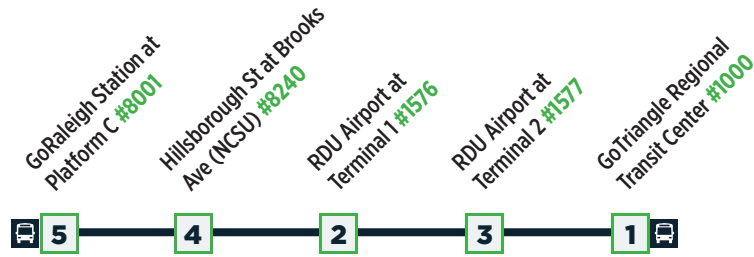

5	4	2	3	1
6:55 AM	7:04 AM			7:25 AM
7:15 AM	7:24 AM			7:55 AM
7:45 AM	7:54 AM			8:25 AM
8:20 AM	8:29 AM			8:55 AM
8:50 AM	8:59 AM			9:25 AM
9:20 AM	9:29 AM			9:55 AM
9:50 AM	9:59 AM			10:25 AM
10:20 AM	10:29 AM			10:55 AM
10:50 AM	10:59 AM			11:25 AM
11:20 AM	11:29 AM			11:55 AM
11:50 AM	11:59 AM			12:25 PM
12:20 PM	12:29 PM			12:55 PM
12:50 PM	12:59 PM			1:25 PM
1:20 PM	1:29 PM			1:55 PM
1:50 PM	1:59 PM			2:25 PM
2:20 PM	2:29 PM			2:55 PM
2:50 PM	2:59 PM			3:25 PM
3:20 PM	3:29 PM			3:55 PM
3:45 PM	3:54 PM			4:25 PM
4:15 PM	4:24 PM			4:55 PM
4:45 PM	4:54 PM			5:25 PM
5:15 PM	5:24 PM			5:55 PM
5:45 PM	5:54 PM			6:25 PM
6:40 PM	6:49 PM	7:08 PM	7:10 PM	7:25 PM
7:40 PM	7:49 PM	8:08 PM	8:10 PM	8:25 PM
8:40 PM	8:49 PM	9:08 PM	9:10 PM	9:25 PM
9:40 PM	9:49 PM	10:08 PM	10:10 PM	10:25 PM
10:40 PM	10:49 PM	11:08 PM	11:10 PM