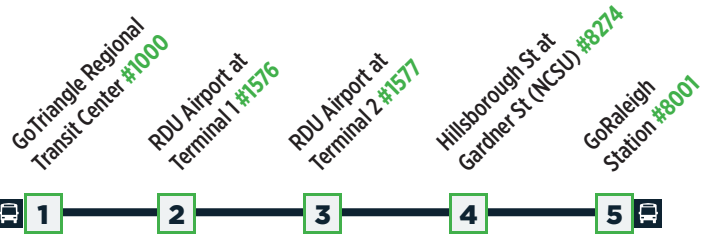

ROUTE

100

SATURDAY SERVICE

1	2	3	4	5
7:30 AM			7:51 AM	8:05 AM
8:00 AM			8:21 AM	8:35 AM
8:30 AM			8:51 AM	9:05 AM
9:00 AM			9:21 AM	9:35 AM
9:30 AM			9:51 AM	10:05 AM
10:00 AM			10:21 AM	10:35 AM
10:30 AM			10:51 AM	11:05 AM
11:00 AM			11:21 AM	11:35 AM
11:30 AM			11:51 AM	12:05 PM
12:00 PM			12:21 PM	12:35 PM
12:30 PM			12:51 PM	1:05 PM
1:00 PM			1:21 PM	1:35 PM
1:30 PM			1:51 PM	2:05 PM
2:00 PM			2:21 PM	2:35 PM
2:30 PM			2:51 PM	3:05 PM
3:00 PM			3:21 PM	3:35 PM
3:30 PM			3:51 PM	4:05 PM
4:00 PM			4:21 PM	4:35 PM
4:30 PM			4:51 PM	5:05 PM
5:00 PM			5:21 PM	5:35 PM
5:30 PM			5:51 PM	6:05 PM
6:00 PM			6:21 PM	6:35 PM
6:30 PM	6:38 PM	6:40 PM	6:55 PM	7:10 PM
7:30 PM	7:38 PM	7:40 PM	7:55 PM	8:10 PM
8:30 PM	8:38 PM	8:40 PM	8:55 PM	9:10 PM
9:30 PM	9:38 PM	9:40 PM	9:55 PM	10:10 PM
10:30 PM	10:38 PM	10:40 PM	10:55 PM	11:10 PM