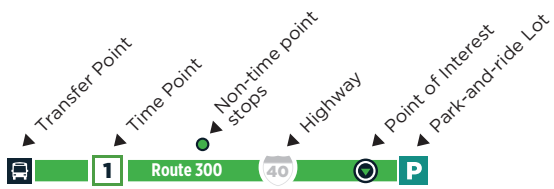

ROUTE 300

MARCH 2024

Route 300

LEGEND

NO SMOKING IS ALLOWED ON GOTRIANGLE VEHICLES
 Smoking and/or the use of vapor products, including e-cigarettes, is not permitted on GoTriangle vehicles, at bus stops and city-owned sidewalks within Orange, Durham and Wake County.

PLEASE NOTE:
 Not all stops shown on map

ROUTE

300

MONDAY - FRIDAY SERVICE

Cary Depot #1598
 Western Blvd at Dan Allen Dr (NCSU Main Campus) #1277
 Wilmington St at Morgan St #8002

Wilmington St at Morgan St #8002
 Western Blvd at Morrill Dr (WB) #1301
 Cary Depot #1598