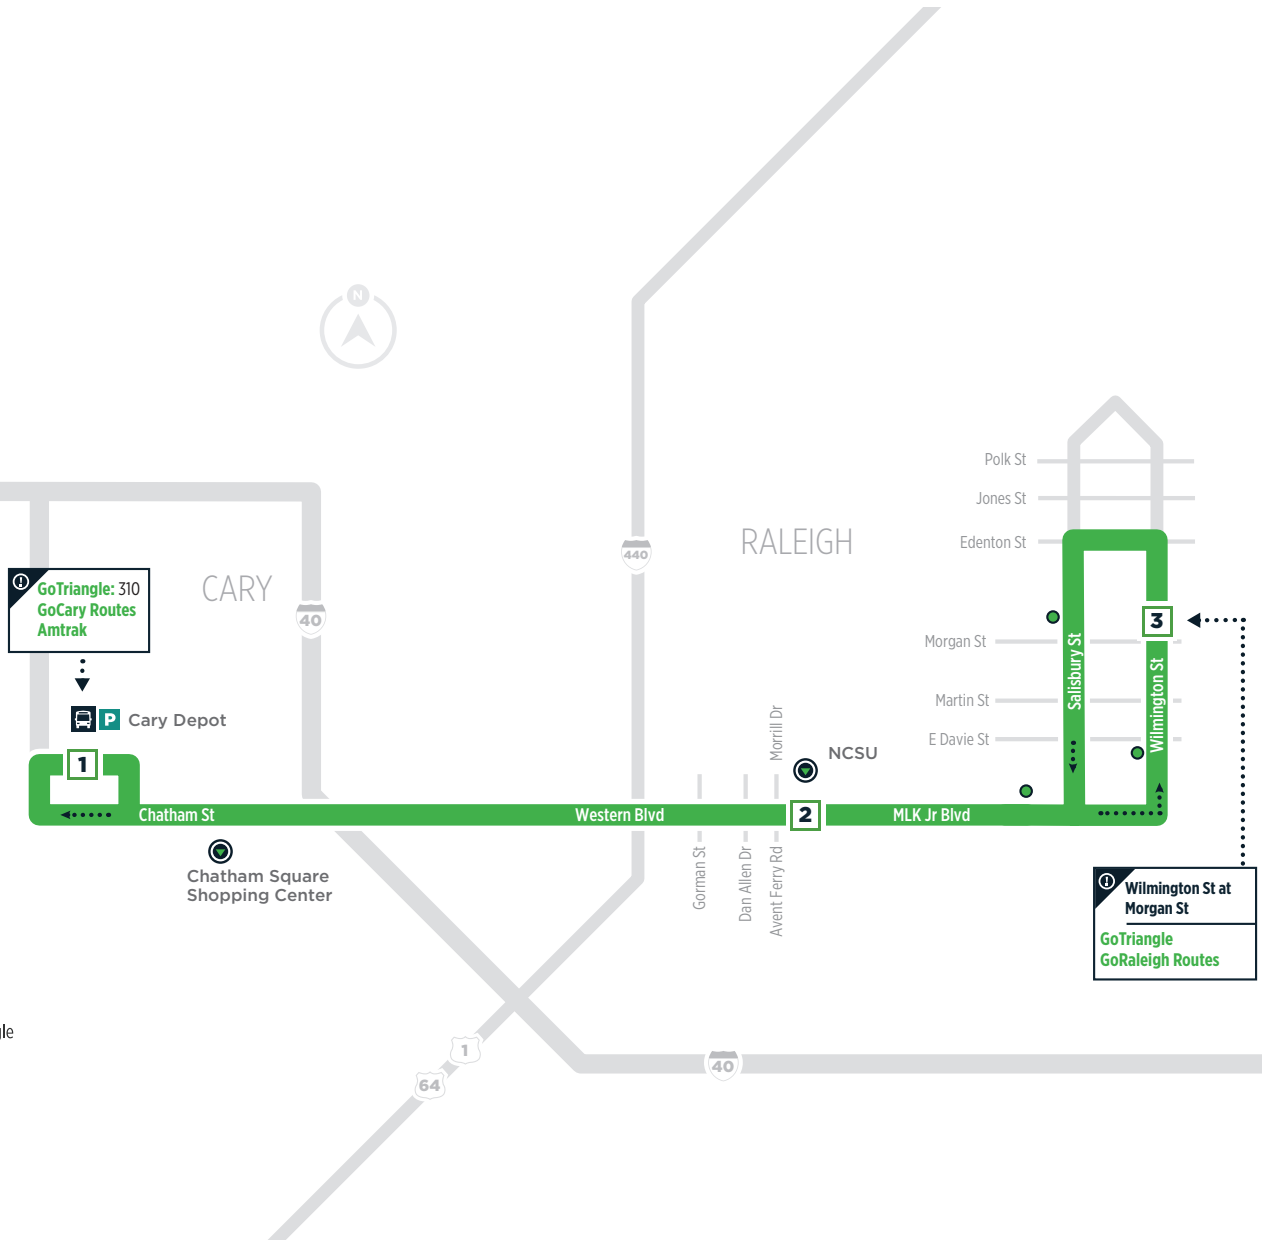

ROUTE 300

MARCH 2024

Route 300

LEGEND

NO SMOKING IS ALLOWED ON GOTRIANGLE VEHICLES
 Smoking and/or the use of vapor products, including e-cigarettes, is not permitted on GoTriangle vehicles, at bus stops and city-owned sidewalks within Orange, Durham and Wake County.

PLEASE NOTE:
 Not all stops shown on map

ROUTE

300

MONDAY - FRIDAY SERVICE

Cary Depot #1598
 Western Blvd at Dan Allen Dr (NCSU Main Campus) #1277
 Wilmington St at Morgan St #8002

Wilmington St at Morgan St #8002
 Western Blvd at Morrill Dr (WB) #1301
 Cary Depot #1598