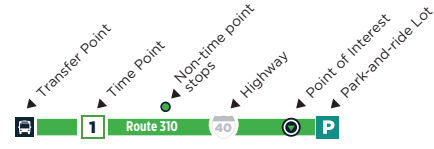

Regional Transit Center
GoTriangle Routes & RTP Connect

PLEASE NOTE:
Not all stops shown on map

NO SMOKING IS ALLOWED ON GOTRIANGLE VEHICLES
Smoking and/or the use of vapor products, including e-cigarettes, is not permitted on GoTriangle vehicles, at bus stops and city-owned sidewalks within Orange, Durham and Wake County.

Cary Depot
GoCary Routes & GoTriangle Route 300, 301

310

MONDAY - FRIDAY SERVICE

RTC TO WAKE TECH RTP TO CARY DEPOT

CARY DEPOT TO WAKE TECH RTP TO RTC

Regional Transit Center #1000
Watkins Rd at Wake Tech RTP (WB) #1252
Cary Depot #1398

Cary Depot #1398
Watkins Rd at Wake Tech RTP (WB) #1253
Regional Transit Center #1000

| 1 | 2 | 3 |
|----------|----------|----------|
| 6:30 AM | 6:38 AM | 6:55 AM |
| 7:30 AM | 7:38 AM | 7:55 AM |
| 8:30 AM | 8:38 AM | 8:55 AM |
| 9:30 AM | 9:38 AM | 9:55 AM |
| 10:30 AM | 10:38 AM | 10:55 AM |
| 11:30 AM | 11:38 AM | 11:55 AM |
| 12:30 PM | 12:38 PM | 12:55 PM |
| 1:30 PM | 1:38 PM | 1:55 PM |
| 2:30 PM | 2:38 PM | 2:55 PM |
| 3:30 PM | 3:38 PM | 3:55 PM |
| 4:30 PM | 4:38 PM | 4:55 PM |
| 5:30 PM | 5:38 PM | 5:55 PM |
| 6:30 PM | 6:38 PM | 6:55 PM |
| 7:30 PM | 7:38 PM | 7:55 PM |
| 8:30 PM | 8:38 PM | 8:55 PM |