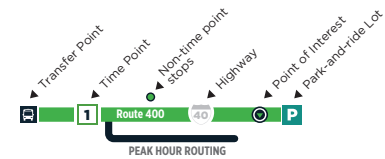

400

SATURDAY SERVICE

DURHAM STATION TO CHAPEL HILL

Durham Station (Gate H) #5774	VA Hospital #1105	Witherspoon /McFarland #6197	Varsity Theatre #3428	UNC Hospitals #3239
7:00 AM	7:07 AM	7:19 AM	7:33 AM	7:45 AM
7:30 AM	7:37 AM	7:49 AM	8:03 AM	8:15 AM
8:00 AM	8:07 AM	8:19 AM	8:33 AM	8:45 AM
8:30 AM	8:37 AM	8:49 AM	9:03 AM	9:15 AM
9:00 AM	9:07 AM	9:19 AM	9:35 AM	9:45 AM
9:30 AM	9:37 AM	9:49 AM	10:05 AM	10:15 AM
10:00 AM	10:07 AM	10:19 AM	10:35 AM	10:45 AM
10:30 AM	10:37 AM	10:49 AM	11:05 AM	11:15 AM
11:00 AM	11:07 AM	11:19 AM	11:35 AM	11:45 AM
11:30 AM	11:37 AM	11:49 AM	12:05 PM	12:15 PM
12:00 PM	12:07 PM	12:20 PM	12:37 PM	12:50 PM
12:30 PM	12:37 PM	12:50 PM	1:07 PM	1:20 PM
1:00 PM	1:07 PM	1:20 PM	1:37 PM	1:50 PM
1:30 PM	1:37 PM	1:50 PM	2:07 PM	2:20 PM
2:00 PM	2:07 PM	2:20 PM	2:37 PM	2:50 PM
2:30 PM	2:37 PM	2:50 PM	3:07 PM	3:20 PM
3:00 PM	3:07 PM	3:20 PM	3:37 PM	3:50 PM
3:30 PM	3:37 PM	3:50 PM	4:07 PM	4:20 PM
4:00 PM	4:07 PM	4:20 PM	4:37 PM	4:50 PM
4:30 PM	4:37 PM	4:50 PM	5:07 PM	5:20 PM
5:00 PM	5:07 PM	5:20 PM	5:36 PM	5:50 PM
5:30 PM	5:37 PM	5:50 PM	6:06 PM	6:20 PM
6:00 PM	6:07 PM	6:20 PM	6:36 PM	6:50 PM
6:30 PM	6:37 PM	6:50 PM	7:06 PM	7:20 PM
7:00 PM	7:07 PM	7:20 PM	7:36 PM	7:45 PM
8:00 PM	8:07 PM	8:19 PM	8:33 PM	8:45 PM
9:00 PM	9:07 PM	9:19 PM	9:33 PM	9:45 PM
10:00 PM	10:07 PM	10:19 PM	10:33 PM	10:45 PM

CHAPEL HILL TO DURHAM STATION

UNC Hospitals #3239	Coffee Shop #3427	McFarland /Witherspoon #1901	Duke Hospital #6012	Durham Station #5774
7:20 AM	7:25 AM	7:36 AM	7:47 AM	7:55 AM
7:45 AM	7:50 AM	8:02 AM	8:14 AM	8:25 AM
8:15 AM	8:20 AM	8:32 AM	8:44 AM	8:55 AM
8:45 AM	8:50 AM	9:02 AM	9:14 AM	9:25 AM
9:15 AM	9:20 AM	9:32 AM	9:44 AM	9:55 AM
9:45 AM	9:50 AM	10:02 AM	10:14 AM	10:25 AM
10:15 AM	10:20 AM	10:32 AM	10:44 AM	10:55 AM
10:45 AM	10:50 AM	11:02 AM	11:14 AM	11:25 AM
11:15 AM	11:20 AM	11:32 AM	11:44 AM	11:55 AM
11:40 AM	11:45 AM	11:59 AM	12:11 PM	12:25 PM
12:10 PM	12:15 PM	12:29 PM	12:41 PM	12:55 PM
12:40 PM	12:45 PM	12:59 PM	1:11 PM	1:25 PM
1:10 PM	1:15 PM	1:29 PM	1:41 PM	1:55 PM
1:40 PM	1:45 PM	1:59 PM	2:11 PM	2:25 PM
2:10 PM	2:15 PM	2:29 PM	2:41 PM	2:55 PM
2:40 PM	2:45 PM	2:59 PM	3:11 PM	3:25 PM
3:10 PM	3:15 PM	3:29 PM	3:41 PM	3:55 PM
3:40 PM	3:45 PM	3:59 PM	4:11 PM	4:25 PM
4:10 PM	4:15 PM	4:29 PM	4:41 PM	4:55 PM
4:40 PM	4:45 PM	4:59 PM	5:11 PM	5:25 PM
5:10 PM	5:15 PM	5:29 PM	5:41 PM	5:55 PM
5:40 PM	5:45 PM	5:59 PM	6:11 PM	6:25 PM
6:10 PM	6:15 PM	6:29 PM	6:41 PM	6:55 PM
7:10 PM	7:15 PM	7:29 PM	7:41 PM	7:55 PM
8:15 PM	8:20 PM	8:32 PM	8:43 PM	8:55 PM
9:15 PM	9:20 PM	9:32 PM	9:43 PM	9:55 PM
10:15 PM	10:20 PM	10:32 PM	10:43 PM	10:55 PM