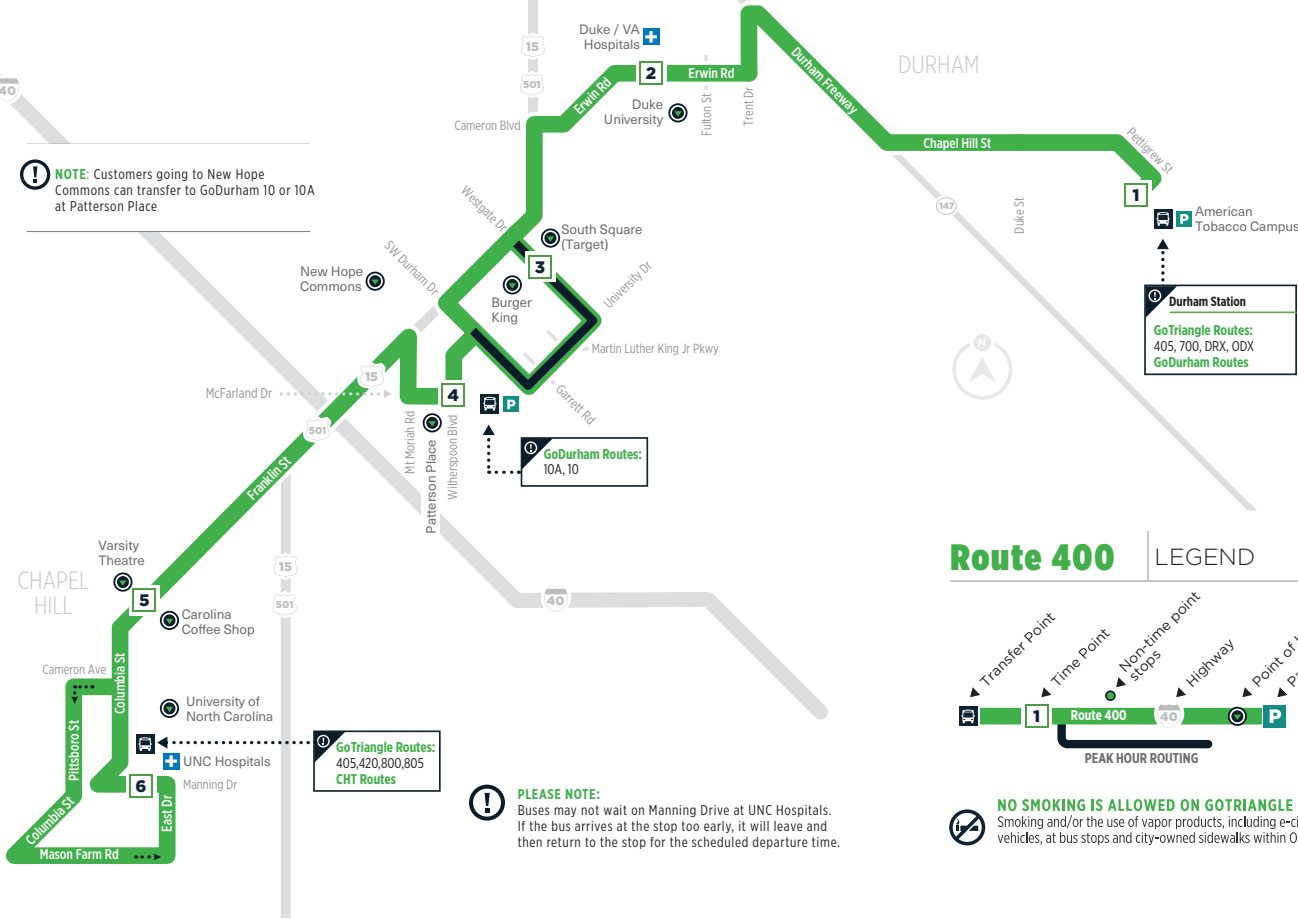

NOTE: Customers going to New Hope Commons can transfer to GoDurham 10 or 10A at Patterson Place

Durham Station
GoTriangle Routes: 405, 700, DRX, ODX
GoDurham Routes

GoDurham Routes:
10A, 10

GoTriangle Routes:
405, 420, 800, 805
CHT Routes

PLEASE NOTE:
Buses may not wait on Manning Drive at UNC Hospitals. If the bus arrives at the stop too early, it will leave and then return to the stop for the scheduled departure time.