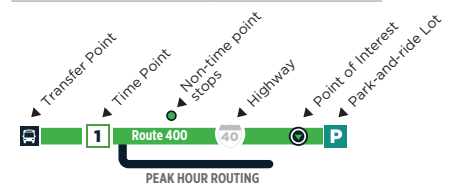

NOTE: Customers going to New Hope Commons can transfer to GoDurham 10 or 10A at Patterson Place

Durham Station
GoTriangle Routes: 405, 700, DRX, ODX
GoDurham Routes

GoDurham Routes:
10A, 10

GoTriangle Routes:
405, 420, 800, 805
CHT Routes

PLEASE NOTE:
Buses may not wait on Manning Drive at UNC Hospitals. If the bus arrives at the stop too early, it will leave and then return to the stop for the scheduled departure time.

Route 400 LEGEND