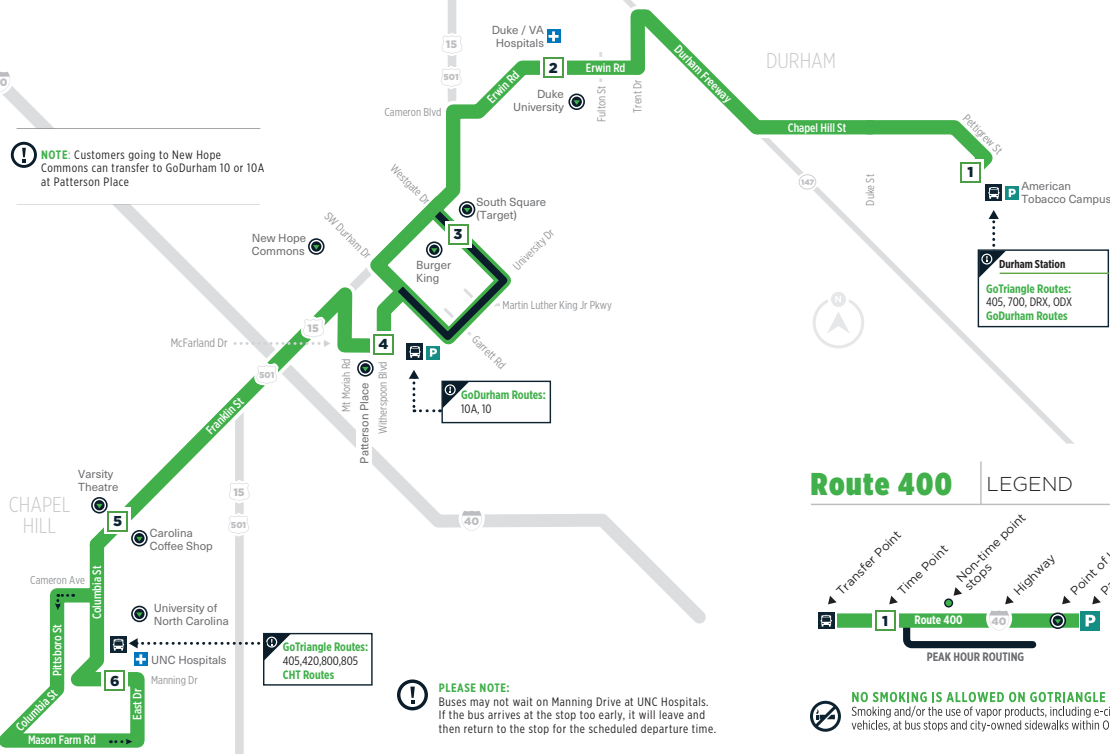

NOTE: Customers going to New Hope Commons can transfer to GoDurham 10 or 10A at Patterson Place

Route 400

LEGEND