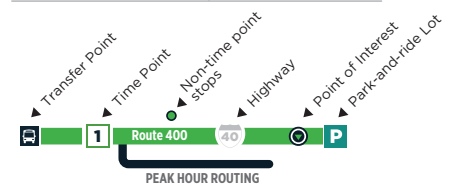

NOTE: Customers going to New Hope Commons can transfer to GoDurham 10 or 10A at Patterson Place

Durham Station
GoTriangle Routes: 405, 700, DRX, ODX
GoDurham Routes

GoDurham Routes:
10A, 10

GoTriangle Routes:
405, 420, 800, 805
CHT Routes

PLEASE NOTE:
Buses may not wait on Manning Drive at UNC Hospitals. If the bus arrives at the stop too early, it will leave and then return to the stop for the scheduled departure time.

Route 400

LEGEND

NO SMOKING IS ALLOWED ON GOTRIANGLE VEHICLES
Smoking and/or the use of vapor products, including e-cigarettes, is not permitted on GoTriangle vehicles, at bus stops and city-owned sidewalks within Orange, Durham and Wake County.