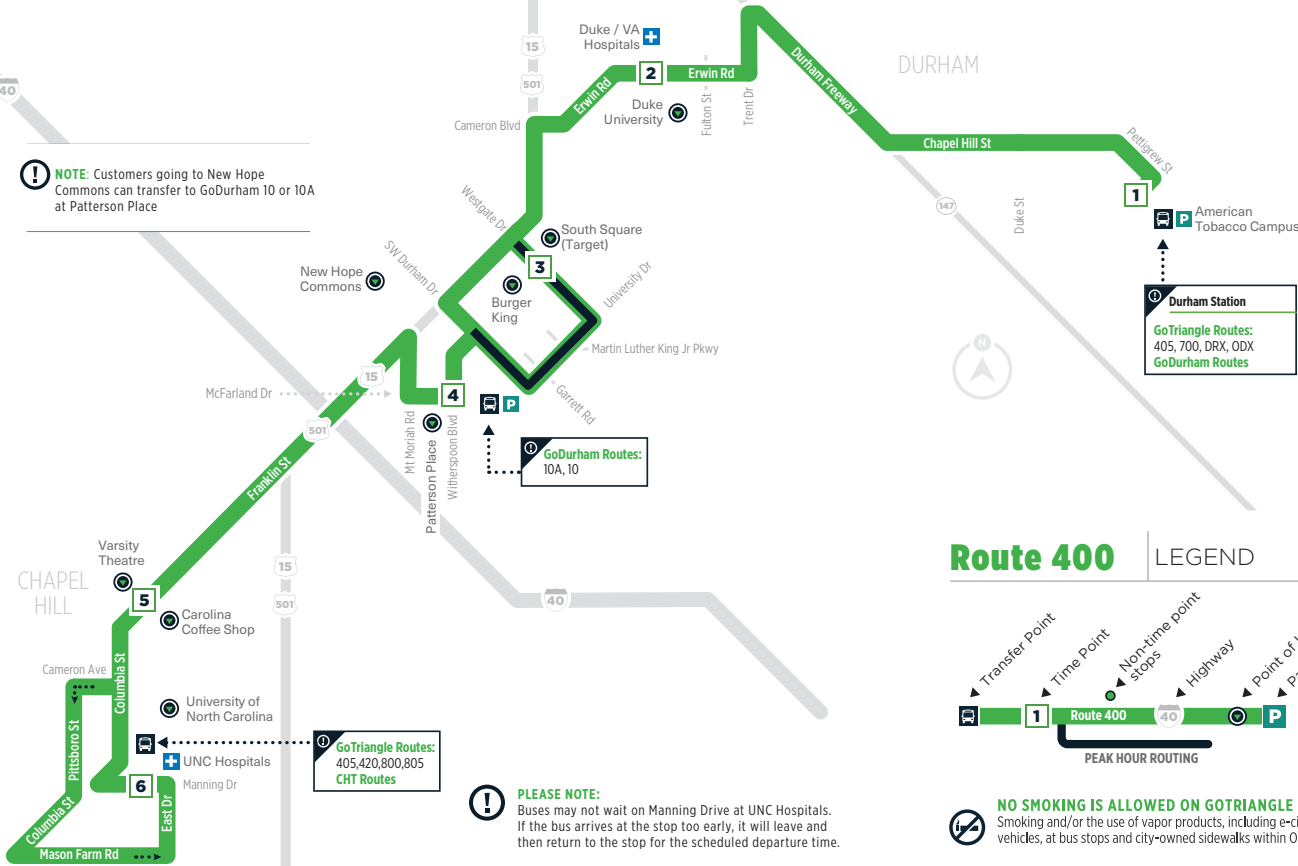

NOTE: Customers going to New Hope Commons can transfer to GoDurham 10 or 10A at Patterson Place

Durham Station
GoTriangle Routes: 405, 700, DRX, ODX
GoDurham Routes

GoDurham Routes:
10A, 10

GoTriangle Routes:
405, 420, 800, 805
CHT Routes

PLEASE NOTE:
Buses may not wait on Manning Drive at UNC Hospitals. If the bus arrives at the stop too early, it will leave and then return to the stop for the scheduled departure time.

Route 400

LEGEND

NO SMOKING IS ALLOWED ON GOTRIANGLE VEHICLES
Smoking and/or the use of vapor products, including e-cigarettes, is not permitted on GoTriangle vehicles, at bus stops and city-owned sidewalks within Orange, Durham and Wake County.

400 SUNDAY SERVICE

DURHAM STATION TO CHAPEL HILL

Durham Station (Gate H) #5774	VA Hospital #1105	Witherspoon /McFarland #6197	Varsity Theatre #3428	UNC Hospitals #3239
1	2	4	5	6
-	-	-	-	-
7:00 AM	7:07 AM	7:19 AM	7:33 AM	7:45 AM
8:00 AM	8:07 AM	8:19 AM	8:33 AM	8:45 AM
9:00 AM	9:07 AM	9:19 AM	9:35 AM	9:45 AM
10:00 AM	10:07 AM	10:19 AM	10:35 AM	10:45 AM
11:00 AM	11:07 AM	11:19 AM	11:35 AM	11:45 AM
12:00 PM	12:07 PM	12:20 PM	12:37 PM	12:50 PM
1:00 PM	1:07 PM	1:20 PM	1:37 PM	1:50 PM
2:00 PM	2:07 PM	2:20 PM	2:37 PM	2:50 PM
3:00 PM	3:07 PM	3:20 PM	3:37 PM	3:50 PM
4:00 PM	4:07 PM	4:20 PM	4:37 PM	4:50 PM
5:00 PM	5:07 PM	5:20 PM	5:36 PM	5:50 PM
6:00 PM	6:07 PM	6:20 PM	6:36 PM	6:50 PM
7:00 PM	7:07 PM	7:20 PM	7:36 PM	7:50 PM
8:00 PM	8:07 PM	8:20 PM	8:36 PM	8:50 PM