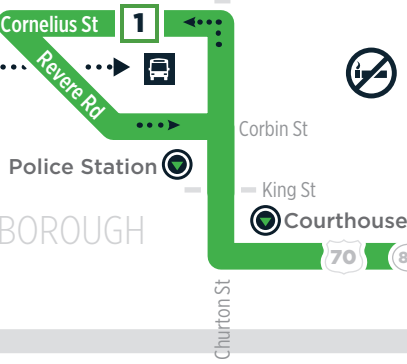

HILLSBOROUGH

Durham Tech OCC  
Park-and-Ride

**GoTriangle: ODX  
OPT Routes**

UNC Health Care  
Hillsborough Campus

**PLEASE NOTE:**  
Not all stops shown on map

## LEGEND

**GoTriangle Routes:**  
400, 405, 420, 800, 805  
**CHT Routes**

### HILLSBOROUGH TO CHAPEL HILL

<i>Cornelius St (US 70) at Rainey Ave #1757</i>	<i>Churton St. at Police Station #1758</i>	<i>Durham Tech OCC Park-and-Ride #1845</i>	<i>M.L.K. Jr Blvd at Chapel Hill North (SB)</i>	<i>N Columbia St. at W Franklin St. #3421</i>	<i>Manning Dr. at UNC Hospitals #3259</i>
<b>1</b>	<b>2</b>	<b>3</b>	<b>4</b>	<b>5</b>	<b>6</b>
6:00 AM	6:04 AM	6:13 AM	6:23 AM	6:33 AM	6:45 AM
6:55 AM	6:59 AM	7:11 AM	7:21 AM	7:31 AM	7:45 AM
7:30 AM	7:36 AM	7:48 AM	7:58 AM	8:08 AM	8:20 AM
8:30 AM	8:36 AM	8:45 AM	8:55 AM	9:05 AM	9:15 AM
-	-	-	-	-	-
4:25 PM	4:31 PM	4:41 PM	4:51 PM	5:01 PM	5:15 PM
5:30 PM	5:36 PM	5:45 PM	5:55 PM	6:05 PM	6:15 PM

### CHAPEL HILL TO HILLSBOROUGH

<i>Manning Dr. at UNC Hospitals #3259</i>	<i>N Columbia St. at W Franklin St. #3383</i>	<i>M.L.K. Jr Blvd at Chapel Hill North (SB)</i>	<i>Durham Tech OCC Park-and-Ride #1845</i>	<i>Churton St. at Courthouse #1762</i>	<i>Cornelius St (US 70) at Rainey Ave #1757</i>
<b>6</b>	<b>5</b>	<b>4</b>	<b>3</b>	<b>2</b>	<b>1</b>
6:50 AM	6:55 AM	7:01 AM	7:12 AM	7:21 AM	7:25 AM
7:50 AM	7:56 AM	8:02 AM	8:13 AM	8:27 AM	8:30 AM
3:40 PM	3:47 PM	3:53 PM	4:07 PM	4:20 PM	4:25 PM
4:40 PM	4:50 PM	4:56 PM	5:09 PM	5:23 PM	5:30 PM
5:15 PM	5:24 PM	5:30 PM	5:45 PM	5:57 PM	6:05 PM
6:15 PM	6:22 PM	-	6:41 PM	6:50 PM	6:55 PM
-	-	-	-	-	-