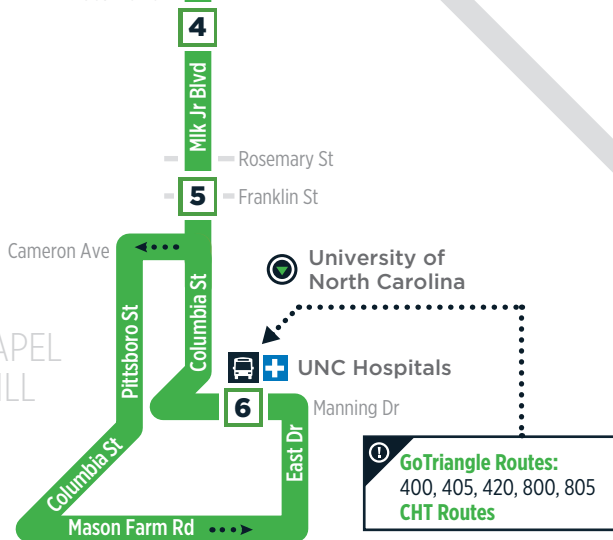

HILLSBOROUGH

Durham Tech OCC  
Park-and-Ride

**GoTriangle: ODX  
OPT Routes**

UNC Health Care  
Hillsborough Campus

**PLEASE NOTE:**  
Not all stops shown on map

## LEGEND

**GoTriangle Routes:**  
400, 405, 420, 800, 805  
**CHT Routes**

### HILLSBOROUGH TO CHAPEL HILL

<i>Cornelius St (US 70) at Rainey Ave #1757</i>	<i>Churton St. at Police Station #1758</i>	<i>Durham Tech OCC Park-and-Ride #1845</i>	<i>M.L.K. Jr Blvd at Chapel Hill North (SB)</i>	<i>N Columbia St. at W Franklin St. #3421</i>	<i>Manning Dr. at UNC Hospitals #3259</i>
<b>1</b>	<b>2</b>	<b>3</b>	<b>4</b>	<b>5</b>	<b>6</b>
6:00 AM	6:04 AM	6:13 AM	6:23 AM	6:33 AM	6:45 AM
6:55 AM	6:59 AM	7:11 AM	7:21 AM	7:31 AM	7:45 AM
7:30 AM	7:36 AM	7:48 AM	7:58 AM	8:08 AM	8:20 AM
8:30 AM	8:36 AM	8:45 AM	8:55 AM	9:05 AM	9:15 AM
-	-	-	-	-	-
4:25 PM	4:31 PM	4:41 PM	4:51 PM	5:01 PM	5:15 PM
5:30 PM	5:36 PM	5:45 PM	5:55 PM	6:05 PM	6:15 PM

### CHAPEL HILL TO HILLSBOROUGH

<i>Manning Dr. at UNC Hospitals #3259</i>	<i>N Columbia St. at W Franklin St. #3383</i>	<i>M.L.K. Jr Blvd at Chapel Hill North (SB)</i>	<i>Durham Tech OCC Park-and-Ride #1845</i>	<i>Churton St. at Courthouse #1762</i>	<i>Cornelius St (US 70) at Rainey Ave #1757</i>
<b>6</b>	<b>5</b>	<b>4</b>	<b>3</b>	<b>2</b>	<b>1</b>
6:50 AM	6:55 AM	7:01 AM	7:12 AM	7:21 AM	7:25 AM
7:50 AM	7:56 AM	8:02 AM	8:13 AM	8:27 AM	8:30 AM
3:40 PM	3:47 PM	3:53 PM	4:07 PM	4:20 PM	4:25 PM
4:40 PM	4:50 PM	4:56 PM	5:09 PM	5:23 PM	5:30 PM
5:15 PM	5:24 PM	5:30 PM	5:45 PM	5:57 PM	6:05 PM
6:15 PM	6:22 PM	-	6:41 PM	6:50 PM	6:55 PM
-	-	-	-	-	-