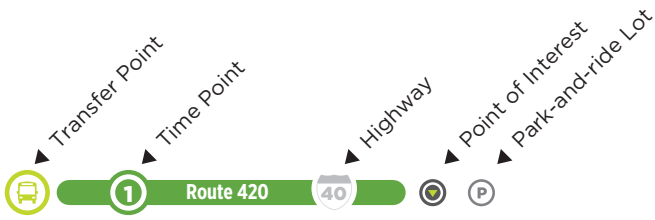

Smoking is NOT allowed on GoTriangle vehicles
Smoking and/or the use of vapor products, including e-cigarettes, is not permitted on GoTriangle vehicles, at bus stops and city-owned sidewalks within Orange, Durham and Wake County.

! Please Note:
Not all stops shown on map

Route 420 LEGEND

GoTriangle Routes:
400, 405, 420, 800, 805
CHT Routes

- 1 Cornelius St (US 70) at Rainey Ave #1757
- 2 Churton St. at Police Station #1758
- 3 Durham Tech OCC Park-and-Ride #1845
- 4 M.L.K. Jr Blvd at Chapel Hill North (SB)
- 5 N Columbia St. at W Franklin St. #3421
- 6 Manning Dr. at UNC Hospitals #3239