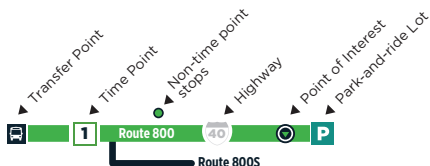

NO SMOKING IS ALLOWED ON GOTRIANGLE VEHICLES
Smoking and/or the use of vapor products, including e-cigarettes, is not permitted on GoTriangle vehicles, at bus stops and city-owned sidewalks within Orange, Durham and Wake County.

PLEASE NOTE:
Not all stops shown on map

800

SUNDAY SERVICE

RTC TO CHAPEL HILL

Regional Transit Center #1000	The Streets at Southpoint #1406	Student Stores #3360	UNC Hospitals #3239
1	2	3	4
-	-	-	-
7:30 AM	7:42 AM	7:57 AM	8:10 AM
8:30 AM	8:42 AM	8:57 AM	9:10 AM
9:30 AM	9:42 AM	9:57 AM	10:10 AM
10:30 AM	10:42 AM	10:57 AM	11:10 AM
11:30 AM	11:42 AM	11:57 AM	12:10 PM
12:30 PM	12:42 PM	12:57 PM	1:10 PM
1:30 PM	1:42 PM	1:57 PM	2:10 PM
2:30 PM	2:42 PM	2:57 PM	3:10 PM
3:30 PM	3:42 PM	3:57 PM	4:10 PM
4:30 PM	4:42 PM	4:57 PM	5:10 PM
5:30 PM	5:42 PM	5:57 PM	6:10 PM
6:30 PM	6:42 PM	6:57 PM	7:10 PM
7:30 PM	7:42 PM	7:57 PM	8:10 PM
8:30 PM	8:42 PM	8:57 PM	9:10 PM

CHAPEL HILL TO RTC

UNC Hospitals #3239	Fetzzer Gym #3359	The Streets at Southpoint #1406	Regional Transit Center #1000
4	3	2	1
6:50 AM	6:54 AM	7:08 AM	7:25 AM
7:50 AM	7:54 AM	8:08 AM	8:25 AM
8:50 AM	8:54 AM	9:08 AM	9:25 AM
9:50 AM	9:54 AM	10:08 AM	10:25 AM
10:50 AM	10:54 AM	11:08 AM	11:25 AM
11:50 AM	11:54 AM	12:08 PM	12:25 PM
1:50 PM	1:54 PM	2:08 PM	2:25 PM
2:50 PM	2:54 PM	3:08 PM	3:25 PM
3:50 PM	3:54 PM	4:08 PM	4:25 PM
4:50 PM	4:54 PM	5:08 PM	5:25 PM
5:50 PM	5:54 PM	6:08 PM	6:25 PM
6:50 PM	6:54 PM	7:08 PM	7:25 PM
7:50 PM	7:54 PM	8:08 PM	8:25 PM
-	-	-	-
-	-	-	-