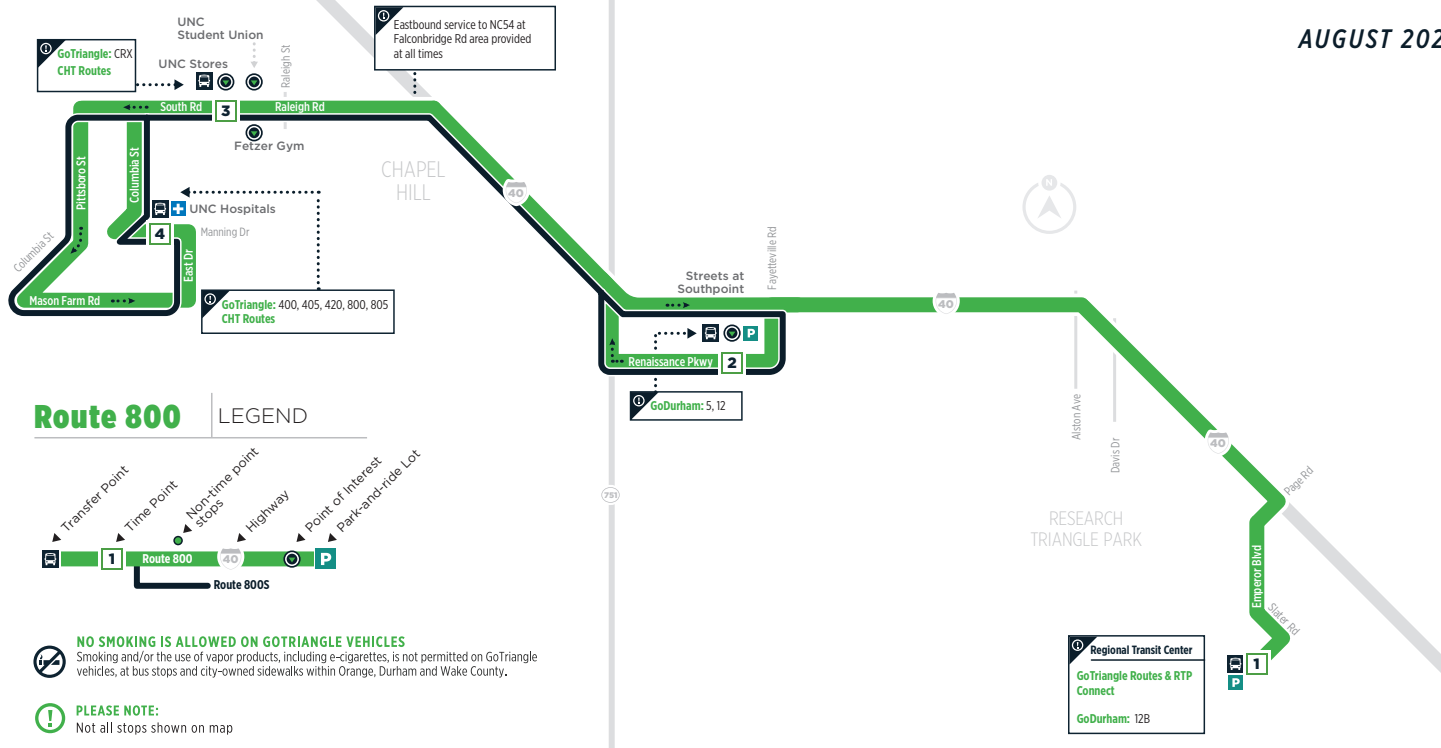

800

SATURDAY SERVICE

RTC TO CHAPEL HILL

1	2	3	4
Regional Transit Center #1000	The Streets at Southpoint #1406	Student Stores #3360	UNC Hospitals #3239
7:30 AM	7:43 AM	7:58 AM	8:10 AM
8:00 AM	8:13 AM	8:28 AM	8:40 AM
8:30 AM	8:43 AM	8:58 AM	9:10 AM
9:00 AM	9:12 AM	9:27 AM	9:40 AM
9:30 AM	9:42 AM	9:57 AM	10:10 AM
10:00 AM	10:12 AM	10:27 AM	10:40 AM
10:30 AM	10:42 AM	10:57 AM	11:10 AM
11:00 AM	11:12 AM	11:27 AM	11:40 AM
11:30 AM	11:42 AM	11:57 AM	12:10 PM
12:00 PM	12:12 PM	12:27 PM	12:40 PM
12:30 PM	12:42 PM	12:57 PM	1:10 PM
1:00 PM	1:12 PM	1:27 PM	1:40 PM
1:30 PM	1:42 PM	1:57 PM	2:10 PM
2:00 PM	2:12 PM	2:27 PM	2:40 PM
2:30 PM	2:42 PM	2:57 PM	3:10 PM
3:00 PM	3:12 PM	3:27 PM	3:40 PM
3:30 PM	3:42 PM	3:57 PM	4:10 PM
4:00 PM	4:12 PM	4:27 PM	4:40 PM
4:30 PM	4:42 PM	4:57 PM	5:10 PM
5:00 PM	5:12 PM	5:27 PM	5:40 PM
5:30 PM	5:42 PM	5:57 PM	6:10 PM
6:00 PM	6:12 PM	6:27 PM	6:40 PM
6:30 PM	6:42 PM	6:57 PM	7:10 PM
7:30 PM	7:42 PM	7:57 PM	8:10 PM
8:30 PM	8:42 PM	8:57 PM	9:10 PM
9:30 PM	9:42 PM	9:57 PM	10:10 PM
10:30 PM	10:42 PM	10:57 PM	11:10 PM

CHAPEL HILL TO RTC

4	3	2	1
UNC Hospitals #3239	Fetzer Gym #3359	The Streets at Southpoint #1406	Regional Transit Center #1000
6:50 AM	6:53 AM	7:06 AM	7:25 AM
7:20 AM	7:23 AM	7:36 AM	7:55 AM
7:50 AM	7:53 AM	8:06 AM	8:25 AM
8:20 AM	8:23 AM	8:36 AM	8:55 AM
8:50 AM	8:53 AM	9:06 AM	9:25 AM
9:20 AM	9:23 AM	9:36 AM	9:55 AM
9:45 AM	9:49 AM	10:05 AM	10:25 AM
10:15 AM	10:19 AM	10:35 AM	10:55 AM
10:45 AM	10:49 AM	11:05 AM	11:25 AM
11:15 AM	11:19 AM	11:35 AM	11:55 AM
11:45 AM	11:49 AM	12:05 PM	12:25 PM
12:15 PM	12:19 PM	12:35 PM	12:55 PM
12:45 PM	12:49 PM	1:05 PM	1:25 PM
1:15 PM	1:19 PM	1:35 PM	1:55 PM
1:45 PM	1:49 PM	2:07 PM	2:25 PM
2:15 PM	2:19 PM	2:37 PM	2:55 PM
2:45 PM	2:49 PM	3:07 PM	3:25 PM
3:15 PM	3:19 PM	3:37 PM	3:55 PM
3:45 PM	3:49 PM	4:07 PM	4:25 PM
4:15 PM	4:19 PM	4:37 PM	4:55 PM
4:45 PM	4:49 PM	5:07 PM	5:25 PM
5:15 PM	5:19 PM	5:37 PM	5:55 PM
5:45 PM	5:49 PM	6:07 PM	6:25 PM
6:45 PM	6:49 PM	7:07 PM	7:25 PM
7:45 PM	7:49 PM	8:07 PM	8:25 PM
8:45 PM	8:49 PM	9:07 PM	9:25 PM
9:45 PM	9:49 PM	10:07 PM	10:25 PM