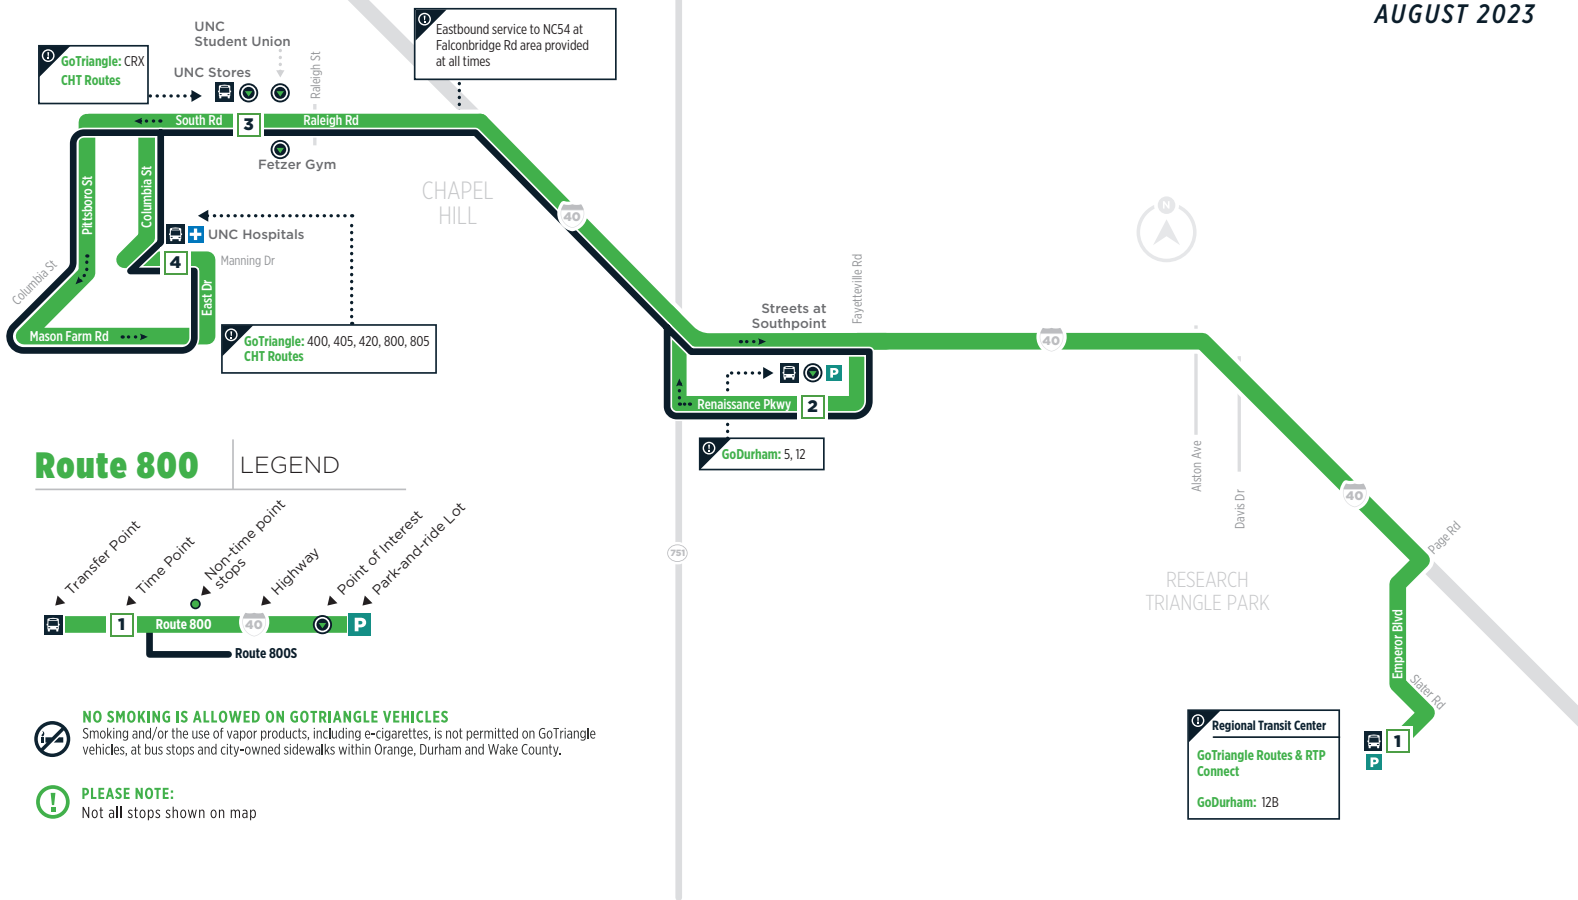

**Note:** Buses may not wait on Manning Dr. at UNC Hospitals. If the bus arrives to the stop too early, it will leave and then return to the stop for the scheduled departure time.

### RTC TO CHAPEL HILL

1	2	3	4
Regional Transit Center #1000	The Streets at Southpoint #1406	Student Stores #3360	UNC Hospitals #3239
7:30 AM	7:43 AM	7:58 AM	8:10 AM
8:00 AM	8:13 AM	8:28 AM	8:40 AM
8:30 AM	8:43 AM	8:58 AM	9:10 AM
9:00 AM	9:12 AM	9:27 AM	9:40 AM
9:30 AM	9:42 AM	9:57 AM	10:10 AM
10:00 AM	10:12 AM	10:27 AM	10:40 AM
10:30 AM	10:42 AM	10:57 AM	11:10 AM
11:00 AM	11:12 AM	11:27 AM	11:40 AM
11:30 AM	11:42 AM	11:57 AM	12:10 PM
12:00 PM	12:12 PM	12:27 PM	12:40 PM
12:30 PM	12:42 PM	12:57 PM	1:10 PM
1:00 PM	1:12 PM	1:27 PM	1:40 PM
1:30 PM	1:42 PM	1:57 PM	2:10 PM
2:00 PM	2:12 PM	2:27 PM	2:40 PM
2:30 PM	2:42 PM	2:57 PM	3:10 PM
3:00 PM	3:12 PM	3:27 PM	3:40 PM
3:30 PM	3:42 PM	3:57 PM	4:10 PM
4:00 PM	4:12 PM	4:27 PM	4:40 PM
4:30 PM	4:42 PM	4:57 PM	5:10 PM
5:00 PM	5:12 PM	5:27 PM	5:40 PM
5:30 PM	5:42 PM	5:57 PM	6:10 PM
6:00 PM	6:12 PM	6:27 PM	6:40 PM
6:30 PM	6:42 PM	6:57 PM	7:10 PM
7:30 PM	7:42 PM	7:57 PM	8:10 PM
8:30 PM	8:42 PM	8:57 PM	9:10 PM
9:30 PM	9:42 PM	9:57 PM	10:10 PM
10:30 PM	10:42 PM	10:57 PM	11:10 PM

### Route 800