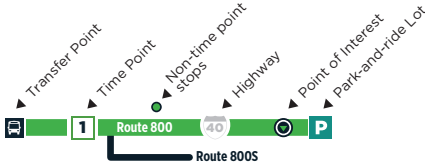

**Route 800** LEGEND

**NO SMOKING IS ALLOWED ON GOTRIANGLE VEHICLES**  
Smoking and/or the use of vapor products, including e-cigarettes, is not permitted on GoTriangle vehicles, at bus stops and city-owned sidewalks within Orange, Durham and Wake County.

**PLEASE NOTE:**  
Not all stops shown on map