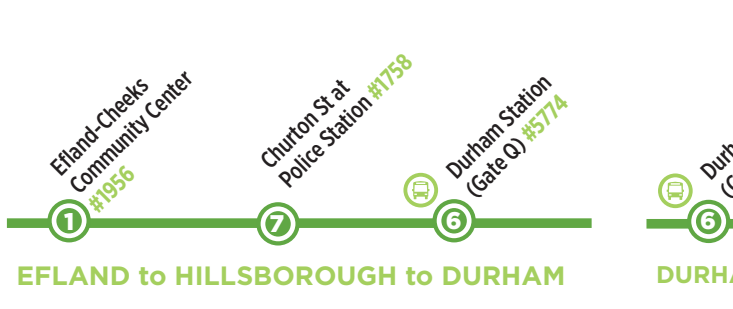

4:20 pm	4:30 pm	4:55 pm
5:10 pm	5:20 pm	5:55 pm
6:10 pm	6:20 pm	6:55 pm

4:00 pm	4:08 pm	4:27 pm	4:45 pm	4:57 pm	5:10 pm
5:00 pm	5:08 pm	5:27 pm	5:45 pm	5:57 pm	6:10 pm
6:00 pm	6:08 pm	6:27 pm	6:45 pm	6:57 pm	7:10 pm

! Timed connection with PART Route 4 to Triad. Find PART Route 4 schedules here: partnc.org/route4/

! Times in **BOLD** are estimates. Buses may leave earlier than shown.

Service provided by Orange County Public Transportation connects with this route in Hillsborough. Call 919-245-2008 for route and schedule information