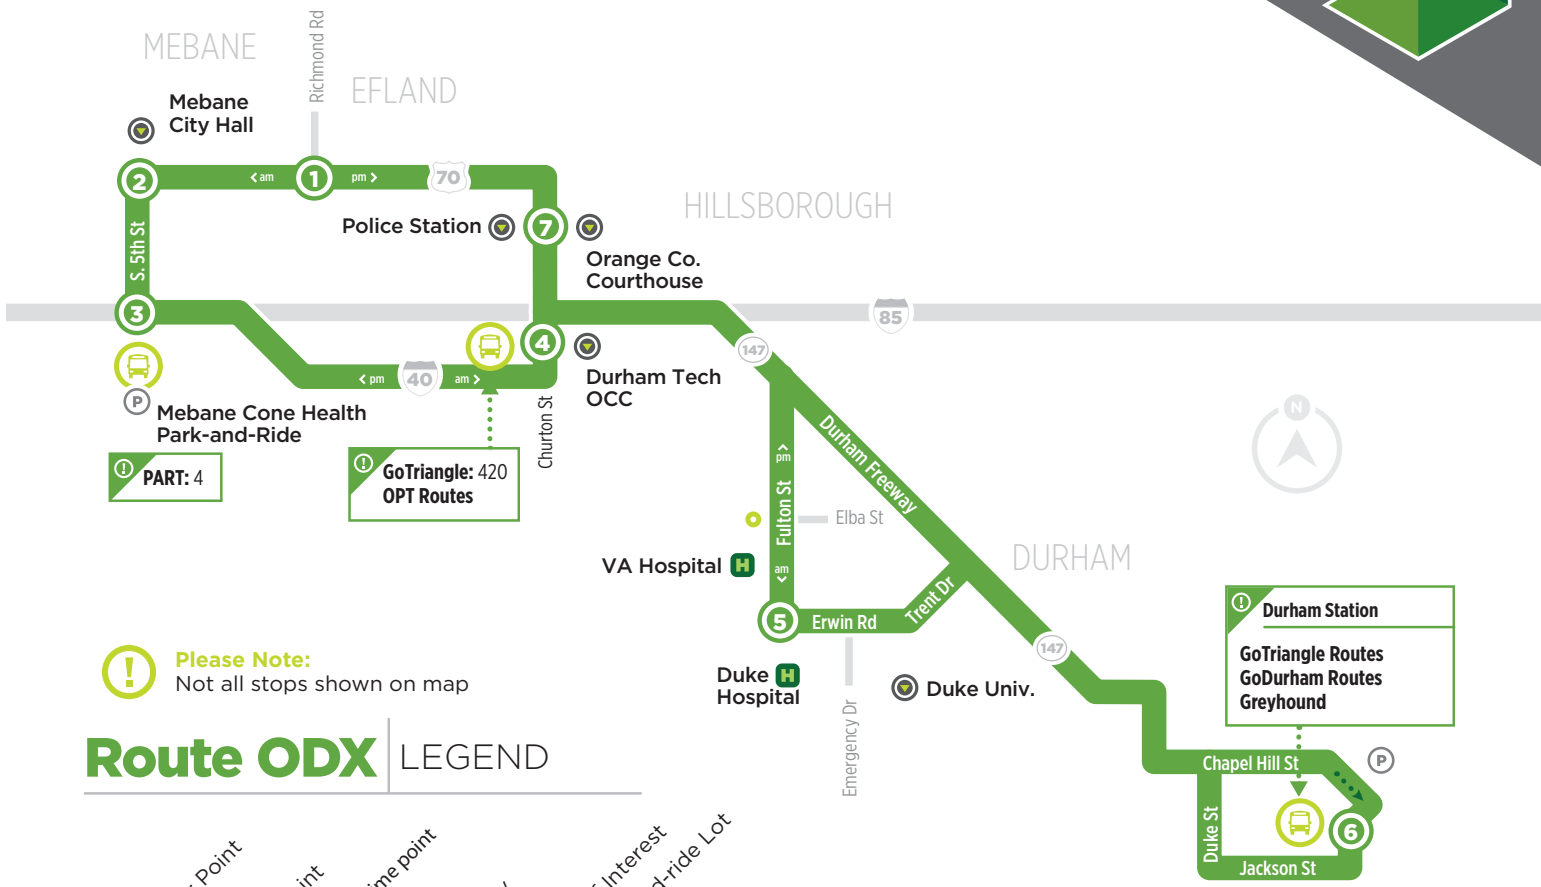

# ROUTE ODX

EFFECTIVE AUG. 4, 2019

**Please Note:**  
Not all stops shown on map

## Route ODX LEGEND

**Smoking is NOT allowed on GoTriangle vehicles**  
Smoking and/or the use of vapor products, including e-cigarettes, is not permitted on GoTriangle vehicles, at bus stops and city-owned sidewalks within Orange, Durham and Wake County.

**!** Timed connection with PART Route 4 to Triad. Find PART Route 4 schedules here: [partnc.org/route4/](http://partnc.org/route4/)

**!** Times in **BOLD** are estimates. Buses may leave earlier than shown.

Service provided by Orange County Public Transportation connects with this route in Hillsborough. Call 919-245-2008 for route and schedule information