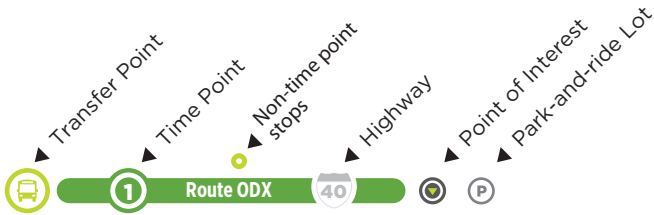

## Route ODX LEGEND

**Smoking is NOT allowed on GoTriangle vehicles**  
Smoking and/or the use of vapor products, including e-cigarettes, is not permitted on GoTriangle vehicles, at bus stops and city-owned sidewalks within Orange, Durham and Wake County.

Service provided by Orange County Public Transportation connects with this route in Hillsborough. Call 919-245-2008 for route and schedule information