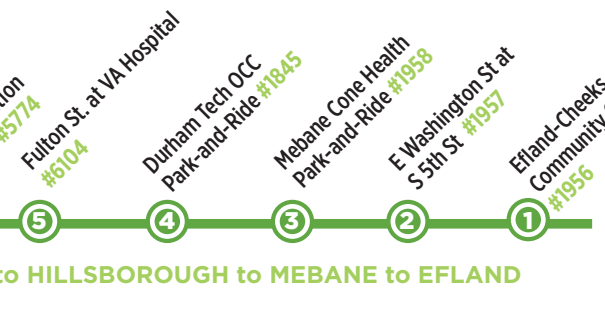

4:20 pm	4:30 pm	4:55 pm
5:10 pm	5:20 pm	5:55 pm
6:10 pm	6:20 pm	6:55 pm

4:00 pm	4:08 pm	4:27 pm	4:45 pm	4:57 pm	5:10 pm
5:00 pm	5:08 pm	5:27 pm	5:45 pm	5:57 pm	6:10 pm
6:00 pm	6:08 pm	6:27 pm	6:45 pm	6:57 pm	7:10 pm

! Timed connection with PART Route 4 to Triad. Find PART Route 4 schedules here: partnc.org/route4/

! Times in **BOLD** are estimates. Buses may leave earlier than shown.

Service provided by Orange County Public Transportation connects with this route in Hillsborough. Call 919-245-2008 for route and schedule information