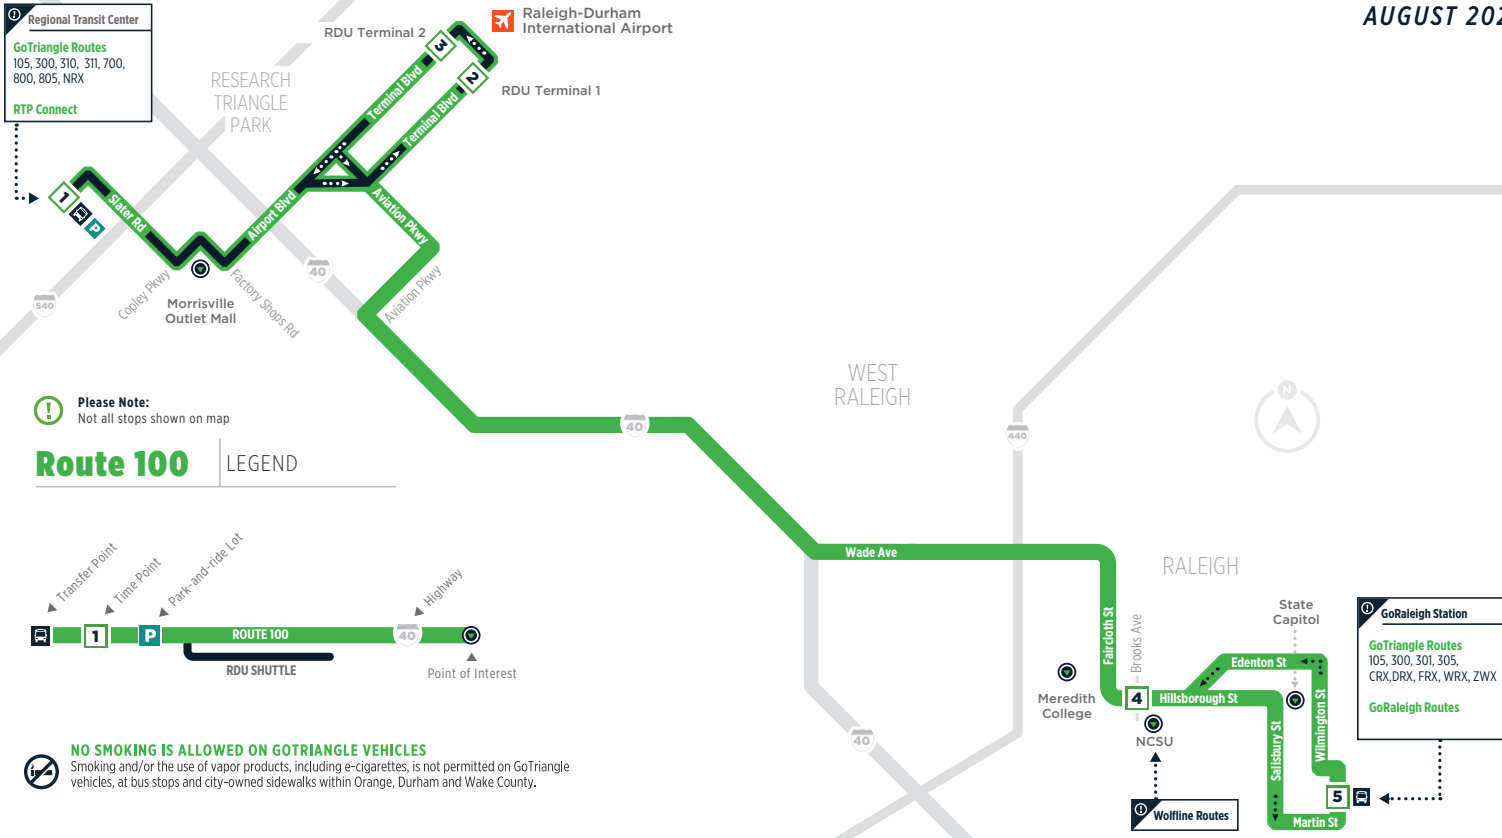

RDU SHUTTLE

MONDAY - SATURDAY SERVICE

BOLD times are Saturday operating hours.

GoTriangle Regional Transit Center #1000	RDU Airport at Terminal 1 #1576	RDU Airport at Terminal 2 #1577	GoTriangle Regional Transit Center #1000
1	2	3	1
6:30 AM	6:38 AM	6:40 AM	6:55 AM
7:00 AM	7:08 AM	7:10 AM	7:25 AM
7:30 AM	7:38 AM	7:40 AM	7:55 AM
8:00 AM	8:08 AM	8:10 AM	8:25 AM
8:30 AM	8:38 AM	8:40 AM	8:55 AM
9:00 AM	9:08 AM	9:10 AM	9:25 AM
9:30 AM	9:38 AM	9:40 AM	9:55 AM
10:00 AM	10:08 AM	10:10 AM	10:25 AM
10:30 AM	10:38 AM	10:40 AM	10:55 AM
11:00 AM	11:08 AM	11:10 AM	11:25 AM
11:30 AM	11:38 AM	11:40 AM	11:55 AM
12:00 PM	12:08 PM	12:10 PM	12:25 PM
12:30 PM	12:38 PM	12:40 PM	12:55 PM
1:00 PM	1:08 PM	1:10 PM	1:25 PM
1:30 PM	1:38 PM	1:40 PM	1:55 PM
2:00 PM	2:08 PM	2:10 PM	2:25 PM
2:30 PM	2:38 PM	2:40 PM	2:55 PM
3:00 PM	3:08 PM	3:10 PM	3:25 PM
3:30 PM	3:38 PM	3:40 PM	3:55 PM
4:00 PM	4:08 PM	4:10 PM	4:25 PM
4:30 PM	4:38 PM	4:40 PM	4:55 PM
5:00 PM	5:08 PM	5:10 PM	5:25 PM
5:30 PM	5:38 PM	5:40 PM	5:55 PM
6:00 PM	6:08 PM	6:10 PM	6:25 PM