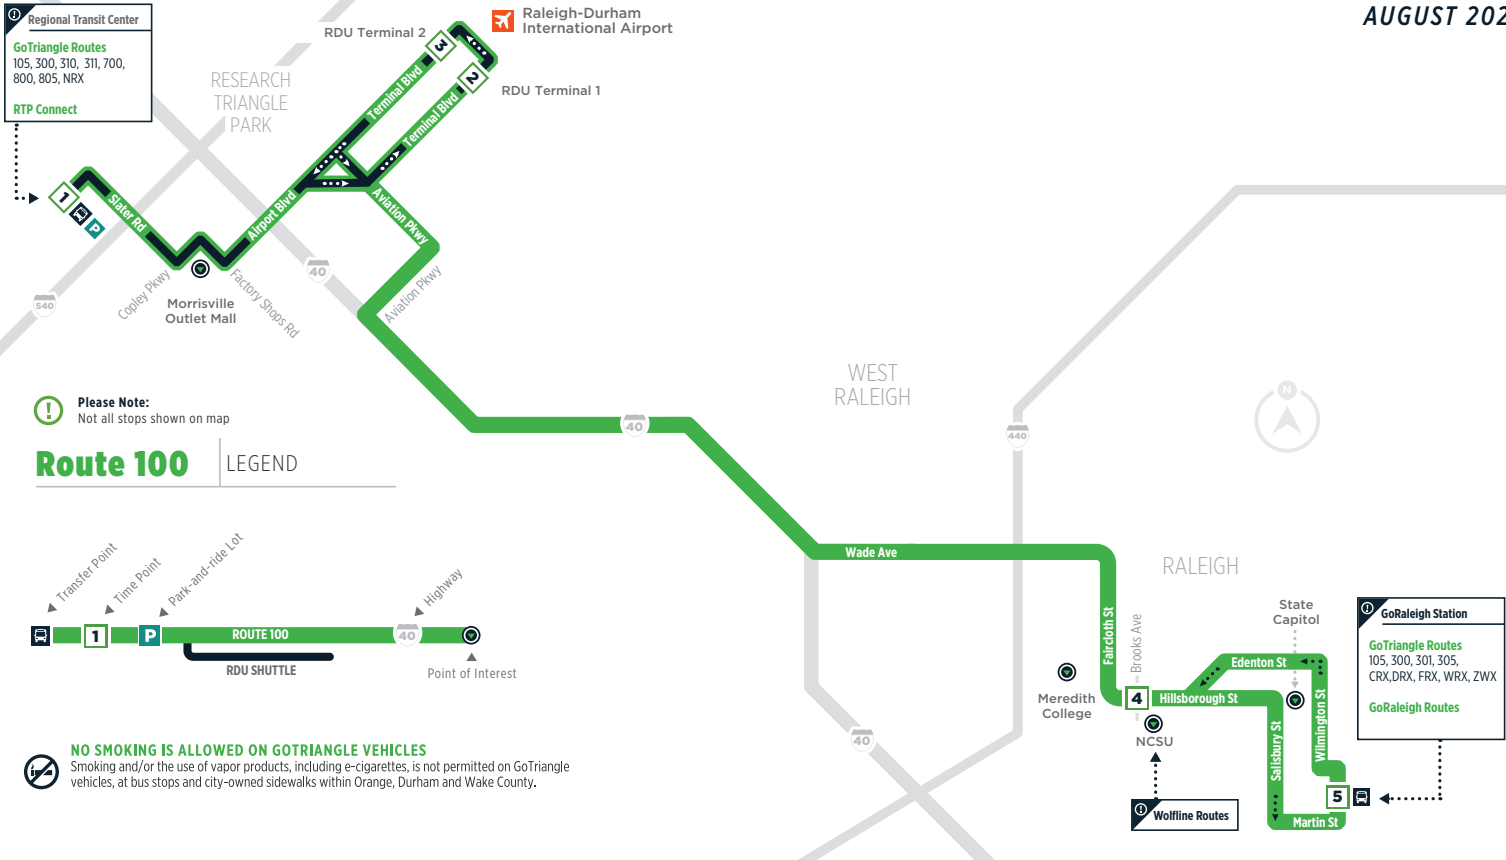

RDU SHUTTLE

MONDAY - SATURDAY SERVICE

BOLD times are Saturday operating hours.

GoTriangle Regional Transit Center #1000	RDU Airport at Terminal 1 #1576	RDU Airport at Terminal 2 #1577	GoTriangle Regional Transit Center #1000
1	2	3	1
6:30 AM	6:38 AM	6:40 AM	6:55 AM
7:00 AM	7:08 AM	7:10 AM	7:25 AM
7:30 AM	7:38 AM	7:40 AM	7:55 AM
8:00 AM	8:08 AM	8:10 AM	8:25 AM
8:30 AM	8:38 AM	8:40 AM	8:55 AM
9:00 AM	9:08 AM	9:10 AM	9:25 AM
9:30 AM	9:38 AM	9:40 AM	9:55 AM
10:00 AM	10:08 AM	10:10 AM	10:25 AM
10:30 AM	10:38 AM	10:40 AM	10:55 AM
11:00 AM	11:08 AM	11:10 AM	11:25 AM
11:30 AM	11:38 AM	11:40 AM	11:55 AM
12:00 PM	12:08 PM	12:10 PM	12:25 PM
12:30 PM	12:38 PM	12:40 PM	12:55 PM
1:00 PM	1:08 PM	1:10 PM	1:25 PM
1:30 PM	1:38 PM	1:40 PM	1:55 PM
2:00 PM	2:08 PM	2:10 PM	2:25 PM
2:30 PM	2:38 PM	2:40 PM	2:55 PM
3:00 PM	3:08 PM	3:10 PM	3:25 PM
3:30 PM	3:38 PM	3:40 PM	3:55 PM
4:00 PM	4:08 PM	4:10 PM	4:25 PM
4:30 PM	4:38 PM	4:40 PM	4:55 PM
5:00 PM	5:08 PM	5:10 PM	5:25 PM
5:30 PM	5:38 PM	5:40 PM	5:55 PM
6:00 PM	6:08 PM	6:10 PM	6:25 PM