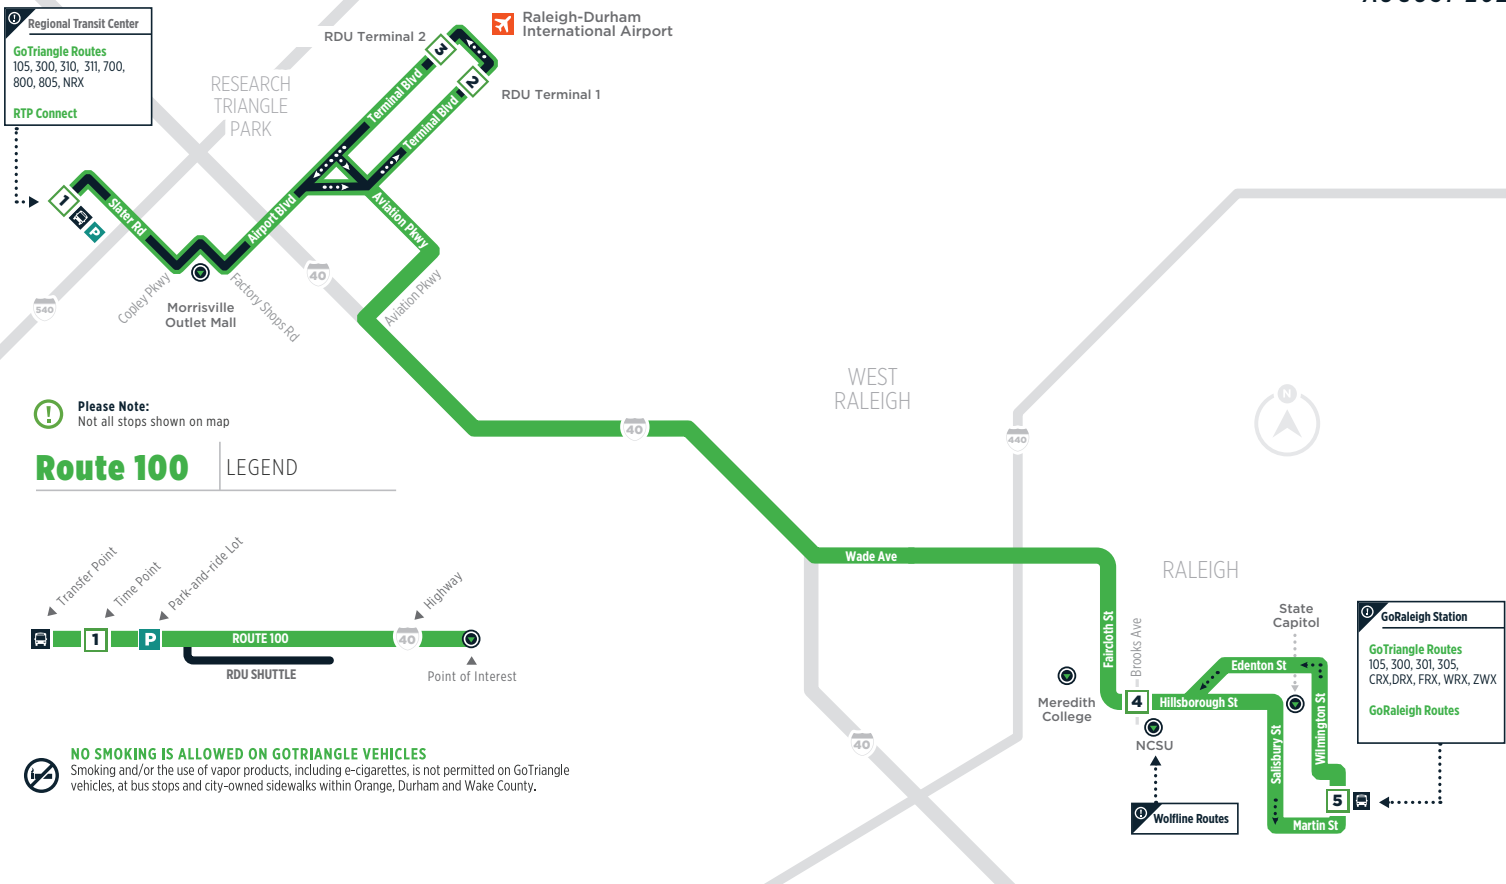

100

SATURDAY SERVICE

GoTriangle Regional Transit Center #1000	RDU Airport at Terminal 1 #1576	RDU Airport at Terminal 2 #1577	Hillsborough St at Gardner St (NCSU) #8274	GoRaleigh Station #8001	GoRaleigh Station at Platform C #8001	Hillsborough St at Brooks Ave (NCSU) #8240	RDU Airport at Terminal 1 #1576	RDU Airport at Terminal 2 #1577	GoTriangle Regional Transit Center #1000
7:30 AM			7:51 AM	8:05 AM	6:55 AM	7:04 AM			7:25 AM
8:00 AM			8:21 AM	8:35 AM	7:15 AM	7:24 AM			7:55 AM
8:30 AM			8:51 AM	9:05 AM	7:45 AM	7:54 AM			8:25 AM
9:00 AM			9:21 AM	9:35 AM	8:20 AM	8:29 AM			8:55 AM
9:30 AM			9:51 AM	10:05 AM	8:50 AM	8:59 AM			9:25 AM
10:00 AM			10:21 AM	10:35 AM	9:20 AM	9:29 AM			9:55 AM
10:30 AM			10:51 AM	11:05 AM	9:50 AM	9:59 AM			10:25 AM
11:00 AM			11:21 AM	11:35 AM	10:20 AM	10:29 AM			10:55 AM
11:30 AM			11:51 AM	12:05 PM	10:50 AM	10:59 AM			11:25 AM
12:00 PM			12:21 PM	12:35 PM	11:20 AM	11:29 AM			11:55 AM
12:30 PM			12:51 PM	1:05 PM	11:50 AM	11:59 AM			12:25 PM
1:00 PM			1:21 PM	1:35 PM	12:20 PM	12:29 PM			12:55 PM
1:30 PM			1:51 PM	2:05 PM	12:50 PM	12:59 PM			1:25 PM
2:00 PM			2:21 PM	2:35 PM	1:20 PM	1:29 PM			1:55 PM
2:30 PM			2:51 PM	3:05 PM	1:50 PM	1:59 PM			2:25 PM
3:00 PM			3:21 PM	3:35 PM	2:20 PM	2:29 PM			2:55 PM
3:30 PM			3:51 PM	4:05 PM	2:50 PM	2:59 PM			3:25 PM
4:00 PM			4:21 PM	4:35 PM	3:20 PM	3:29 PM			3:55 PM
4:30 PM			4:51 PM	5:05 PM	3:45 PM	3:54 PM			4:25 PM
5:00 PM			5:21 PM	5:35 PM	4:15 PM	4:24 PM			4:55 PM
5:30 PM			5:51 PM	6:05 PM	4:45 PM	4:54 PM			5:25 PM
6:00 PM			6:21 PM	6:35 PM	5:15 PM	5:24 PM			5:55 PM
6:30 PM	6:38 PM	6:40 PM	6:55 PM	7:10 PM	5:45 PM	5:54 PM			6:25 PM
7:30 PM	7:38 PM	7:40 PM	7:55 PM	8:10 PM	6:40 PM	6:49 PM	7:08 PM	7:10 PM	7:25 PM
8:30 PM	8:38 PM	8:40 PM	8:55 PM	9:10 PM	7:40 PM	7:49 PM	8:08 PM	8:10 PM	8:25 PM
9:30 PM	9:38 PM	9:40 PM	9:55 PM	10:10 PM	8:40 PM	8:49 PM	9:08 PM	9:10 PM	9:25 PM
10:30 PM	10:38 PM	10:40 PM	10:55 PM	11:10 PM	9:40 PM	9:49 PM	10:08 PM	10:10 PM	10:25 PM
					10:40 PM	10:49 PM	11:08 PM	11:10 PM	