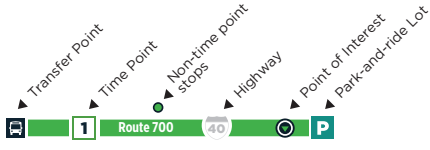

NO SMOKING IS ALLOWED ON GOTRIANGLE VEHICLES
Smoking and/or the use of vapor products, including e-cigarettes, is not permitted on GoTriangle vehicles, at bus stops and city-owned sidewalks within Orange, Durham and Wake County.

700

MONDAY - SUNDAY SERVICE

DURHAM STATION TO RTC

Durham Station (Gate J) #5774	GoTriangle Regional Transit Center #1000	GoTriangle Regional Transit Center #1000	Durham Station #5774
6:00 AM	6:25 AM	6:30 AM	6:55 AM
6:30 AM	6:55 AM	7:00 AM	7:25 AM
7:00 AM	7:25 AM	7:30 AM	7:55 AM
7:30 AM	7:55 AM	8:00 AM	8:25 AM
8:00 AM	8:25 AM	8:30 AM	8:55 AM
8:30 AM	8:55 AM	9:00 AM	9:25 AM
9:00 AM	9:25 AM	9:30 AM	9:55 AM
9:30 AM	9:55 AM	10:00 AM	10:25 AM
10:00 AM	10:25 AM	10:30 AM	10:55 AM
10:30 AM	10:55 AM	11:00 AM	11:25 AM
11:00 AM	11:25 AM	11:30 AM	11:55 AM
11:30 AM	11:55 AM	12:00 PM	12:25 PM
12:00 PM	12:25 PM	12:30 PM	12:55 PM
12:30 PM	12:55 PM	1:00 PM	1:25 PM
1:00 PM	1:25 PM	1:30 PM	1:55 PM
1:30 PM	1:55 PM	2:00 PM	2:25 PM
2:00 PM	2:25 PM	2:30 PM	2:55 PM
2:30 PM	2:55 PM	3:00 PM	3:25 PM
3:00 PM	3:25 PM	3:30 PM	3:55 PM
3:30 PM	3:55 PM	4:00 PM	4:25 PM
4:00 PM	4:25 PM	4:30 PM	4:55 PM
4:30 PM	4:55 PM	5:00 PM	5:25 PM
5:00 PM	5:25 PM	5:30 PM	5:55 PM
5:30 PM	5:55 PM	6:00 PM	6:25 PM
6:00 PM	6:25 PM	6:30 PM	6:55 PM
6:30 PM	6:55 PM	-	-
7:00 PM	7:25 PM	7:30 PM	7:55 PM
8:00 PM	8:25 PM	8:30 PM	8:55 PM
9:00 PM	9:25 PM	9:30 PM	9:55 PM
10:00 PM	10:25 PM	10:30 PM	10:55 PM

DURHAM STATION TO RTC

Durham Station (Gate J) #5774	GoTriangle Regional Transit Center #1000	GoTriangle Regional Transit Center #1000	Durham Station #5774
7:00 AM	7:20 AM	7:30 AM	7:55 AM
7:30 AM	7:50 AM	8:00 AM	8:25 AM
8:00 AM	8:20 AM	8:30 AM	8:55 AM
8:30 AM	8:50 AM	9:00 AM	9:25 AM
9:00 AM	9:20 AM	9:30 AM	9:55 AM
9:30 AM	9:50 AM	10:00 AM	10:25 AM
10:00 AM	10:20 AM	10:30 AM	10:55 AM
10:30 AM	10:50 AM	11:00 AM	11:25 AM
11:00 AM	11:20 AM	11:30 AM	11:55 AM
11:30 AM	11:50 AM	12:00 PM	12:25 PM
12:00 PM	12:20 PM	12:30 PM	12:55 PM
12:30 PM	12:50 PM	1:00 PM	1:25 PM
1:00 PM	1:20 PM	1:30 PM	1:55 PM
1:30 PM	1:50 PM	2:00 PM	2:25 PM
2:00 PM	2:20 PM	2:30 PM	2:55 PM
2:30 PM	2:50 PM	3:00 PM	3:25 PM
3:00 PM	3:20 PM	3:30 PM	3:55 PM
3:30 PM	3:50 PM	4:00 PM	4:25 PM
4:00 PM	4:20 PM	4:30 PM	4:55 PM
4:30 PM	4:50 PM	5:00 PM	5:25 PM
5:00 PM	5:20 PM	5:30 PM	5:55 PM
5:30 PM	5:50 PM	6:00 PM	6:25 PM
6:05 PM	6:25 PM	6:30 PM	6:55 PM
7:05 PM	7:25 PM	7:30 PM	7:55 PM
8:05 PM	8:25 PM	8:30 PM	8:55 PM
9:05 PM	9:25 PM	9:30 PM	9:55 PM
10:05 PM	10:25 PM	10:30 PM	10:55 PM

SATURDAY

Durham Station (Gate J) #5774	GoTriangle Regional Transit Center #1000	GoTriangle Regional Transit Center #1000	Durham Station #5774
7:00 AM	7:25 AM	7:30 AM	7:55 AM
8:00 AM	8:25 AM	8:30 AM	8:55 AM
9:00 AM	9:25 AM	9:30 AM	9:55 AM
10:00 AM	10:25 AM	10:30 AM	10:55 AM
11:00 AM	11:25 AM	11:30 AM	11:55 AM
12:00 PM	12:25 PM	12:30 PM	12:55 PM
1:00 PM	1:25 PM	1:30 PM	1:55 PM
2:00 PM	2:25 PM	2:30 PM	2:55 PM
3:00 PM	3:25 PM	3:30 PM	3:55 PM
4:00 PM	4:25 PM	4:30 PM	4:55 PM
5:00 PM	5:25 PM	5:30 PM	5:55 PM
6:00 PM	6:25 PM	6:30 PM	6:55 PM
7:00 PM	7:25 PM	7:30 PM	7:55 PM
8:00 PM	8:25 PM	8:30 PM	8:55 PM

SUNDAY