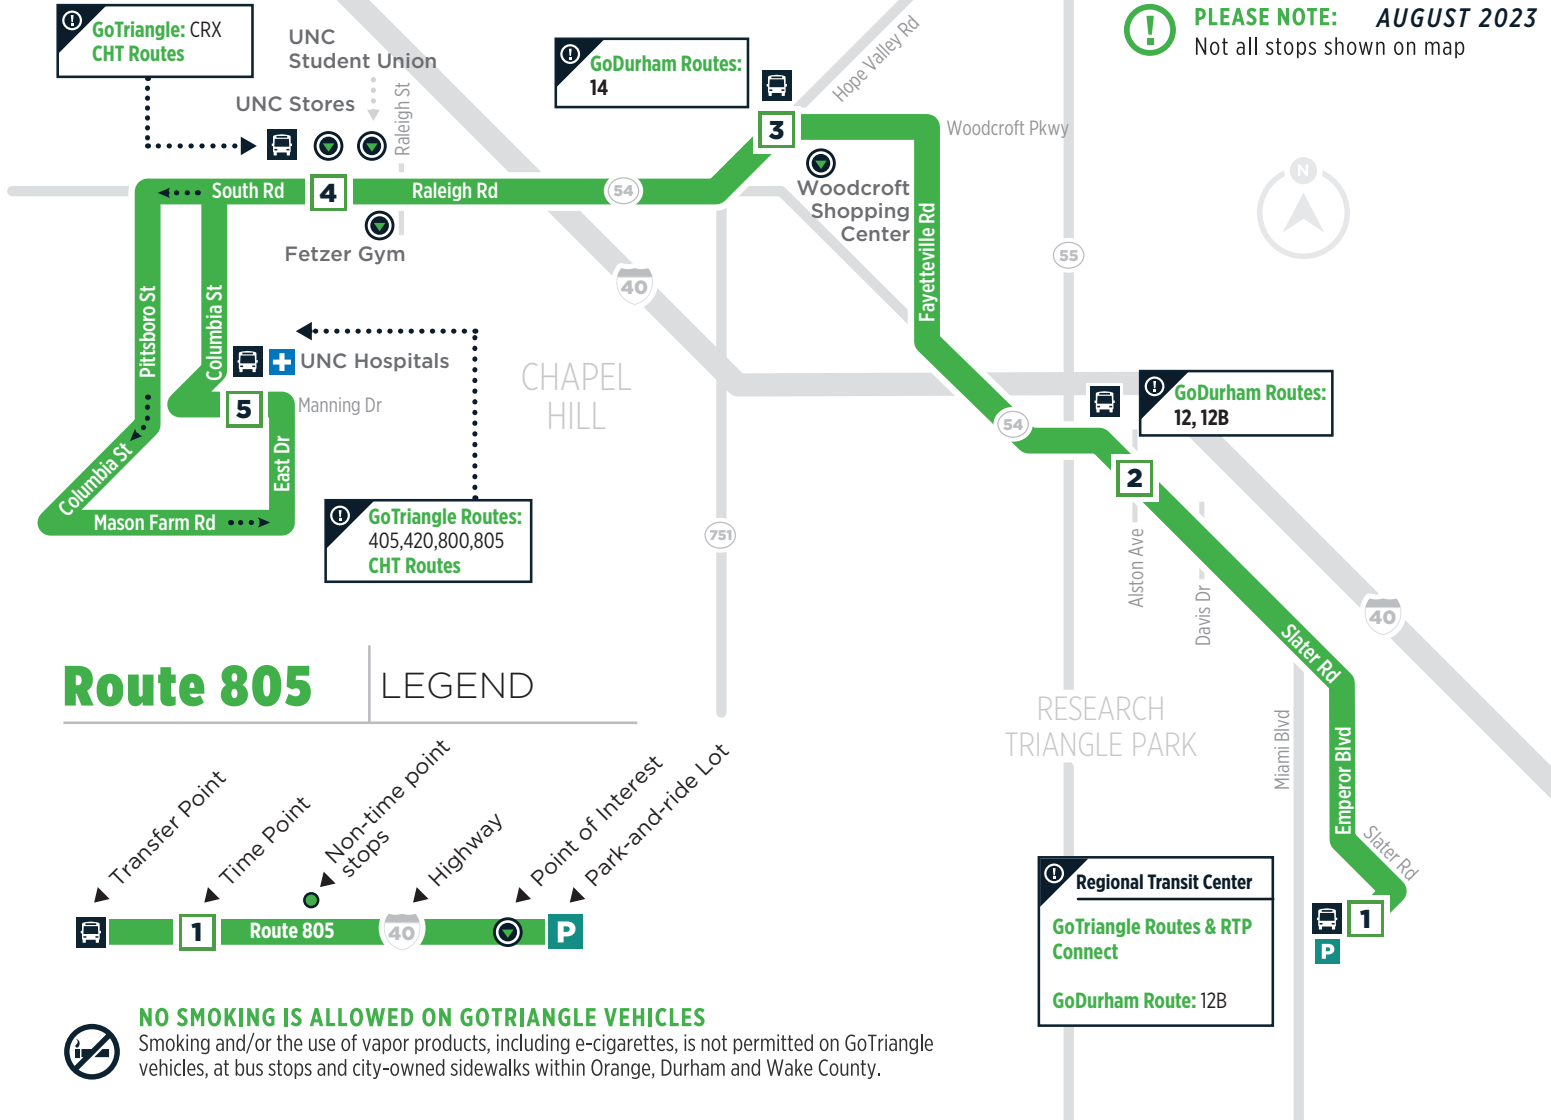

PLEASE NOTE: AUGUST 2023
Not all stops shown on map

Route 805

LEGEND

NO SMOKING IS ALLOWED ON GOTRIANGLE VEHICLES
Smoking and/or the use of vapor products, including e-cigarettes, is not permitted on GoTriangle vehicles, at bus stops and city-owned sidewalks within Orange, Durham and Wake County.

805

MONDAY - FRIDAY SERVICE

RTC TO CHAPEL HILL

1	2	3	4	5
Regional Transit Center #1000	NC 54/Alston #1871	Woodcroft Shopping Center #5244	Student Stores #3360	UNC Hospitals #3239
6:00 AM	6:10 AM	6:25 AM	6:39 AM	6:55 AM
6:30 AM	6:40 AM	6:55 AM	7:09 AM	7:25 AM
7:00 AM	7:11 AM	7:26 AM	7:41 AM	8:00 AM
7:30 AM	7:41 AM	7:57 AM	8:12 AM	8:30 AM
8:00 AM	8:11 AM	8:27 AM	8:42 AM	9:00 AM
8:30 AM	8:41 AM	8:57 AM	9:11 AM	9:30 AM
9:00 AM	9:11 AM	9:26 AM	9:40 AM	9:55 AM
3:30 PM	3:40 PM	3:54 PM	4:08 PM	4:25 PM
4:00 PM	4:11 PM	4:25 PM	4:39 PM	4:55 PM
4:30 PM	4:42 PM	4:57 PM	5:12 PM	5:30 PM
5:00 PM	5:13 PM	5:29 PM	5:44 PM	6:00 PM
5:30 PM	5:43 PM	5:59 PM	6:14 PM	6:35 PM
6:00 PM	6:11 PM	6:25 PM	6:39 PM	6:55 PM
6:30 PM	6:40 PM	6:55 PM	-	-

CHAPEL HILL TO RTC

5	4	3	2	1
UNC Hospitals #3239	Student Stores #3360	Woodcroft Shopping Center #5244	NC 54/Alston #1871	Regional Transit Center #1000
6:45 AM	6:48 AM	6:27 AM	6:41 AM	6:55 AM
7:05 AM	7:09 AM	7:01 AM	7:15 AM	7:25 AM
7:35 AM	7:39 AM	7:24 AM	7:40 AM	7:55 AM
8:10 AM	8:14 AM	7:54 AM	8:10 AM	8:25 AM
8:40 AM	8:44 AM	8:29 AM	8:43 AM	8:55 AM
		8:59 AM	9:13 AM	9:25 AM
3:10 PM	3:15 PM	3:29 PM	3:44 PM	3:55 PM
3:25 PM	3:30 PM	3:48 PM	4:05 PM	4:25 PM
4:00 PM	4:05 PM	4:23 PM	4:39 PM	4:55 PM
4:25 PM	4:30 PM	4:50 PM	5:07 PM	5:25 PM
4:55 PM	5:02 PM	5:24 PM	5:41 PM	5:55 PM
5:30 PM	5:37 PM	5:55 PM	6:12 PM	6:25 PM
6:05 PM	6:10 PM	6:26 PM	6:40 PM	6:55 PM
6:40 PM	6:45 PM	6:59 PM	7:14 PM	7:25 PM
7:05 PM	7:10 PM	7:24 PM	-	-

BOLD FRDAYS ONLY