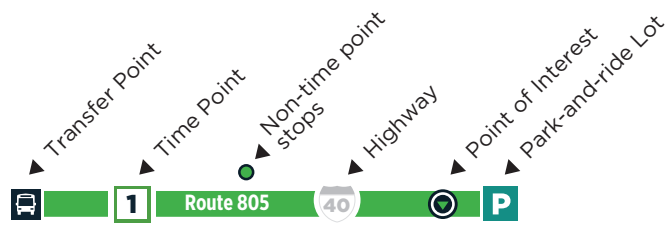

PLEASE NOTE: AUGUST 2023
Not all stops shown on map

Route 805

LEGEND

NO SMOKING IS ALLOWED ON GOTRIANGLE VEHICLES
Smoking and/or the use of vapor products, including e-cigarettes, is not permitted on GoTriangle vehicles, at bus stops and city-owned sidewalks within Orange, Durham and Wake County.

805

MONDAY - FRIDAY SERVICE

RTC TO CHAPEL HILL

1	2	3	4	5
Regional Transit Center #1000	NC 54/Alston #1871	Woodcroft Shopping Center #5244	Student Stores #3360	UNC Hospitals #3239
6:00 AM	6:10 AM	6:25 AM	6:39 AM	6:55 AM
6:30 AM	6:40 AM	6:55 AM	7:09 AM	7:25 AM
7:00 AM	7:11 AM	7:26 AM	7:41 AM	8:00 AM
7:30 AM	7:41 AM	7:57 AM	8:12 AM	8:30 AM
8:00 AM	8:11 AM	8:27 AM	8:42 AM	9:00 AM
8:30 AM	8:41 AM	8:57 AM	9:11 AM	9:30 AM
9:00 AM	9:11 AM	9:26 AM	9:40 AM	9:55 AM
3:30 PM	3:40 PM	3:54 PM	4:08 PM	4:25 PM
4:00 PM	4:11 PM	4:25 PM	4:39 PM	4:55 PM
4:30 PM	4:42 PM	4:57 PM	5:12 PM	5:30 PM
5:00 PM	5:13 PM	5:29 PM	5:44 PM	6:00 PM
5:30 PM	5:43 PM	5:59 PM	6:14 PM	6:35 PM
6:00 PM	6:11 PM	6:25 PM	6:39 PM	6:55 PM
6:30 PM	6:40 PM	6:55 PM	-	-