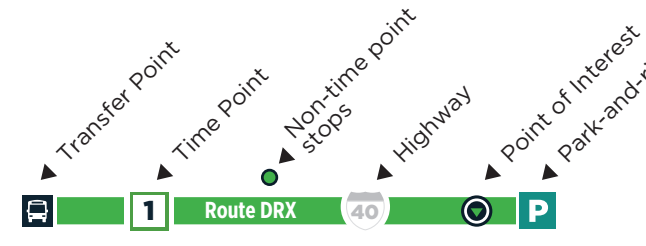

Route DRX

LEGEND

NO SMOKING IS ALLOWED ON GOTRIANGLE VEHICLES
 Smoking and/or the use of vapor products, including e-cigarettes, is not permitted on GoTriangle vehicles, at bus stops and city-owned sidewalks within Orange, Durham and Wake County.

ROUTE DRX MONDAY - FRIDAY SERVICE

DURHAM TO RALEIGH

Durham Station (Gate I) #5774	Hillsborough/Gardner #8274	GoRaleigh Station (Plat. C) #8001
6	2	1
6:00 AM	6:28 AM	6:40 AM
6:30 AM	6:58 AM	7:10 AM
7:00 AM	7:30 AM	7:45 AM
7:20 AM	7:58 AM	8:10 AM
7:35 AM	8:15 AM	8:30 AM
8:00 AM	8:40 AM	8:55 AM
8:15 AM	8:55 AM	9:10 AM
8:30 AM	9:08 AM	9:20 AM
9:05 AM	9:40 AM	9:50 AM

RALEIGH TO DURHAM

GoRaleigh Station (Plat. C) #8001	Hillsborough/Brooks #8240	District Dr P&R #1748	Durham Station (Gate I) #5774	Erwin/Emergency #1927	Chapel/Duke University #6334
1	2	3	6	4	5
5:50 AM	5:59 AM	6:08 AM	6:35 AM	6:45 AM	6:50 AM
6:05 AM	6:14 AM	6:23 AM	6:50 AM	7:00 AM	7:05 AM
6:20 AM	6:29 AM	6:38 AM	7:05 AM	7:15 AM	7:25 AM
6:45 AM	6:55 AM	7:05 AM	7:35 AM	7:45 AM	7:55 AM
7:00 AM	7:11 AM	7:22 AM	7:55 AM	8:05 AM	8:15 AM
7:15 AM	7:27 AM	7:38 AM	8:15 AM	8:25 AM	8:35 AM
7:30 AM	7:42 AM	7:53 AM	8:30 AM	8:40 AM	8:50 AM
7:45 AM	7:59 AM	8:11 AM	8:50 AM	9:00 AM	9:05 AM
8:15 AM	8:27 AM	8:39 AM	9:10 AM	9:20 AM	9:25 AM
8:45 AM	8:57 AM	9:09 AM	9:40 AM	9:50 AM	9:55 AM

RALEIGH TO DURHAM

GoRaleigh Station (Plat. C) #8001	Hillsborough/Brooks #8240	Durham Station (Gate I) #5774
1	2	6
3:30 PM	3:41 PM	4:15 PM
4:00 PM	4:13 PM	4:55 PM
4:20 PM	4:33 PM	5:20 PM
4:40 PM	4:55 PM	5:40 PM
4:55 PM	5:10 PM	5:55 PM
5:25 PM	5:40 PM	6:25 PM
6:00 PM	6:12 PM	6:55 PM
6:40 PM	6:52 PM	7:25 PM