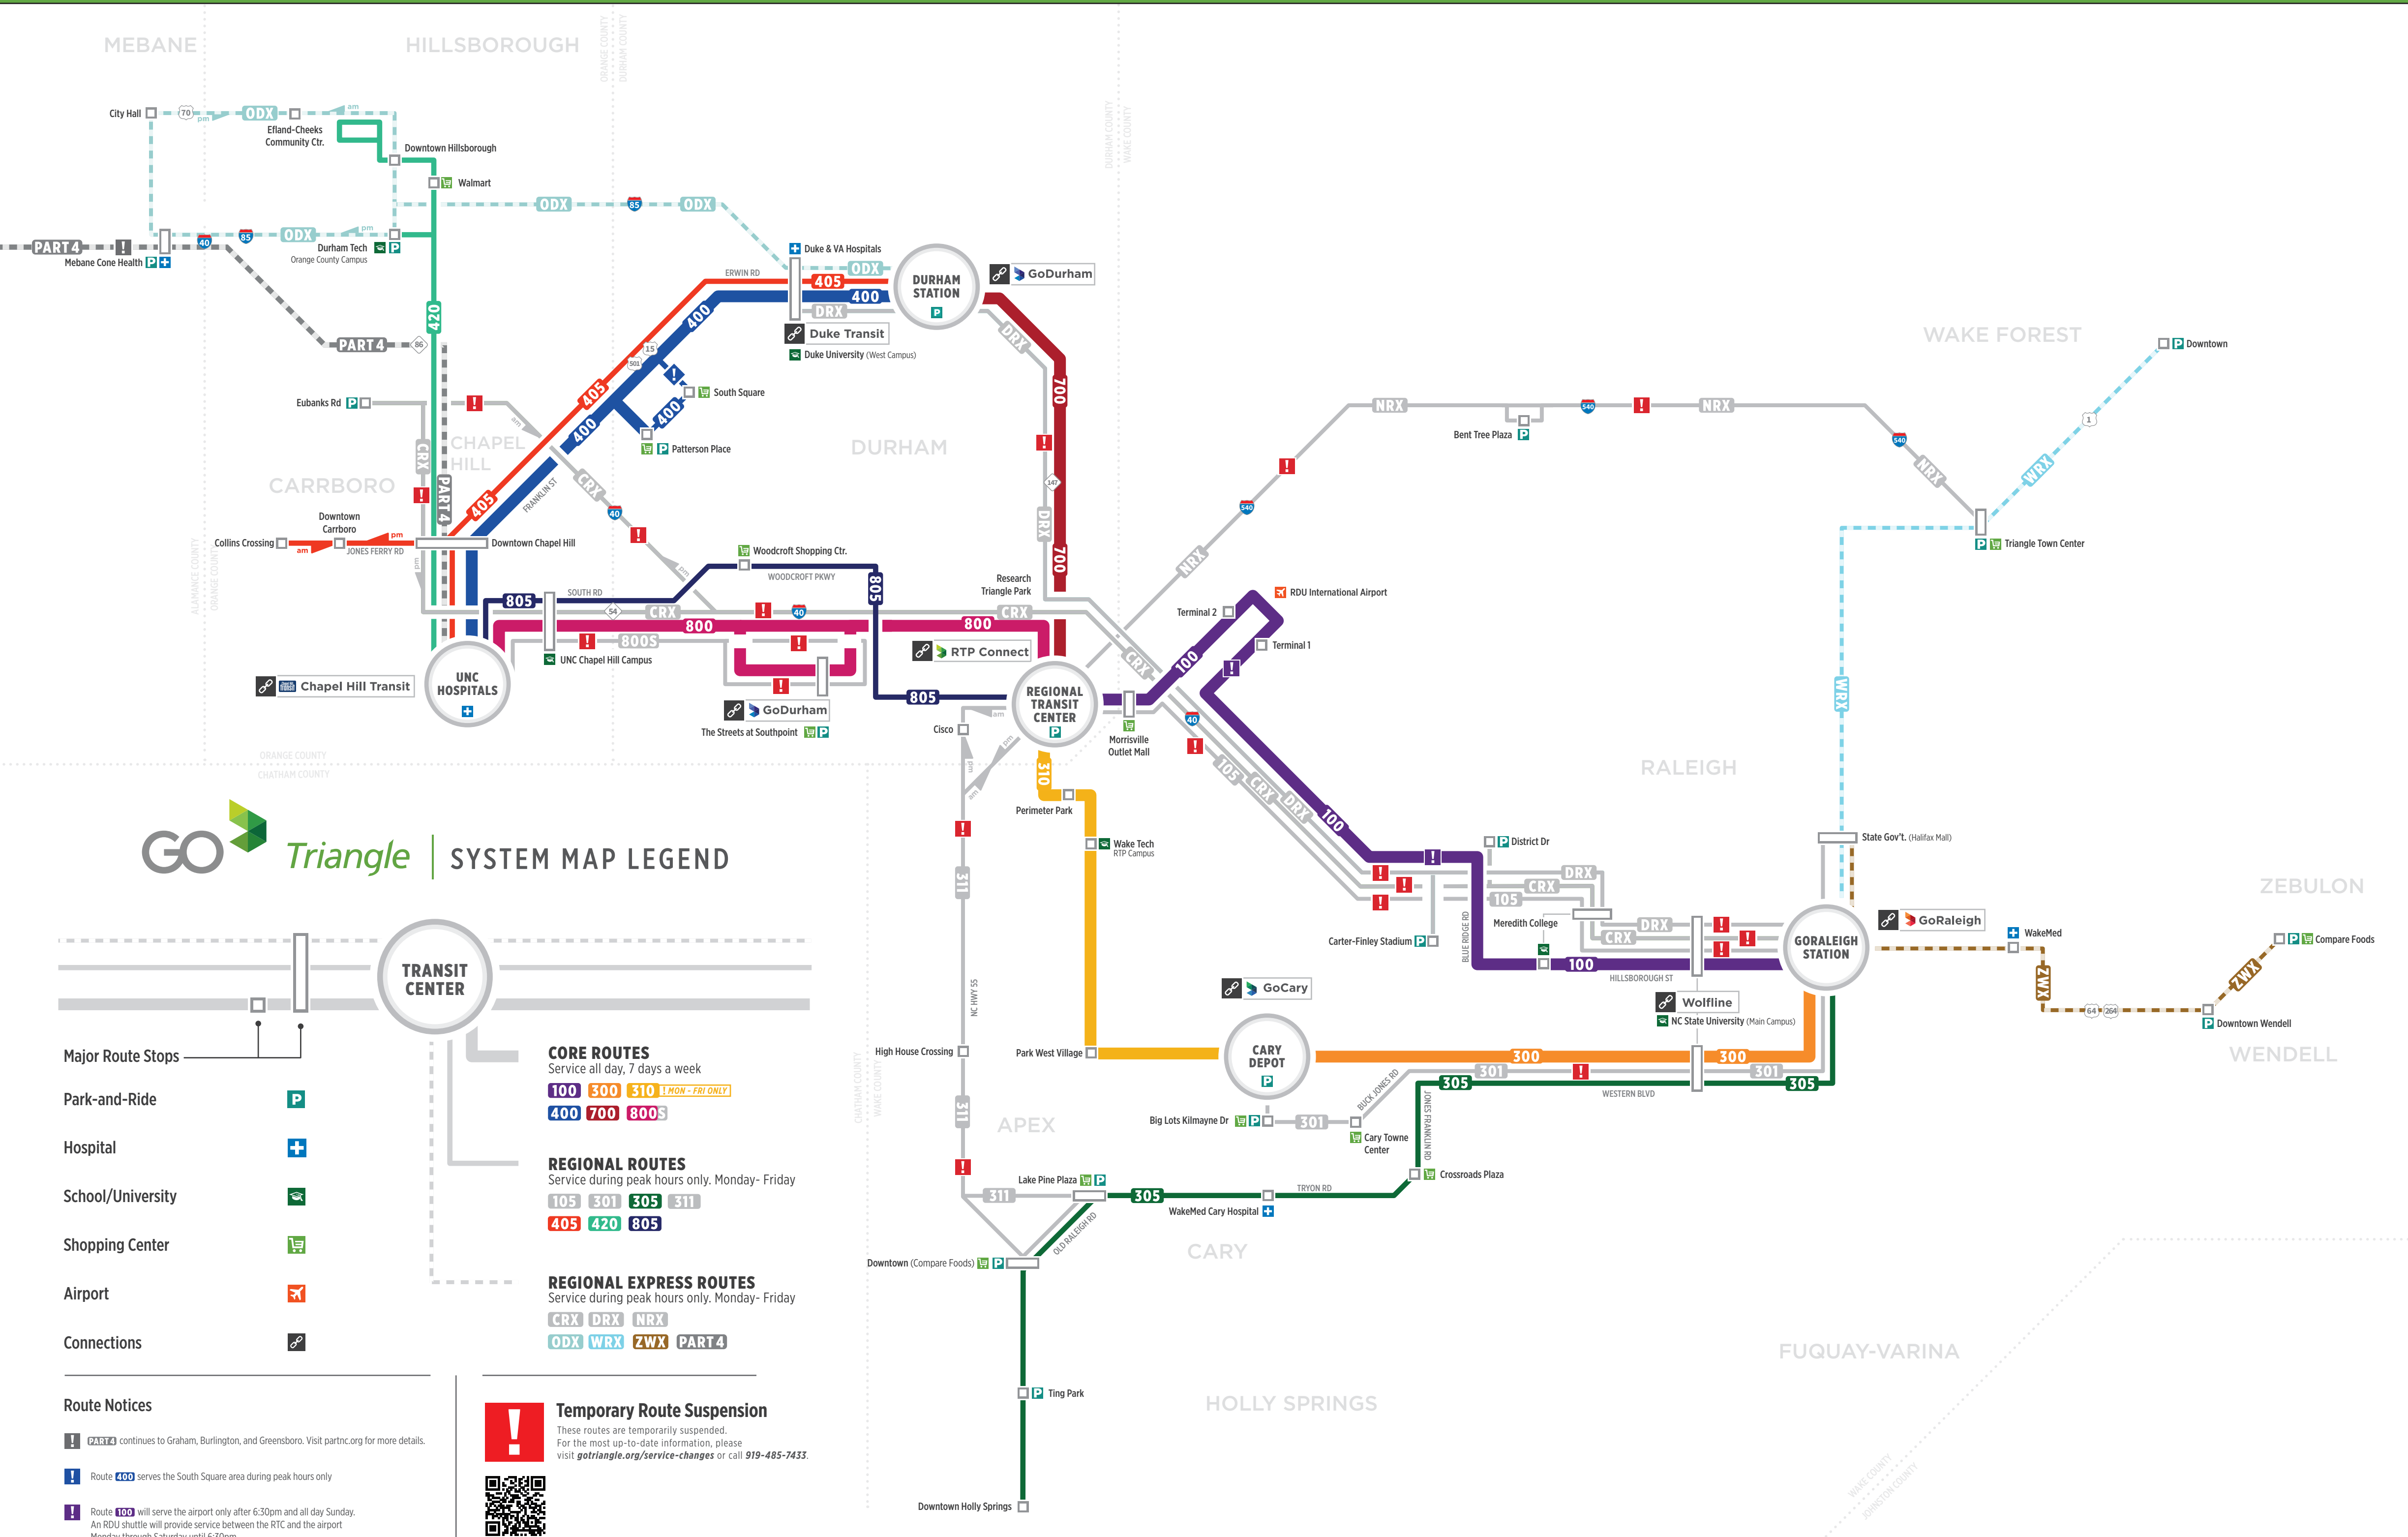

TEMPORARY

GO Triangle | SYSTEM MAP LEGEND

TRANSIT CENTER

Major Route Stops

Park-and-Ride

Hospital

School/University

Shopping Center

Airport

Connections

CORE ROUTES
Service all day, 7 days a week
100 300 310 **1 MON - FRI ONLY**
400 700 800S

REGIONAL ROUTES
Service during peak hours only, Monday - Friday
105 301 305 311
405 420 805

REGIONAL EXPRESS ROUTES
Service during peak hours only, Monday - Friday
CRX DRX NRX
ODX WRX ZWX PART 4

Route Notices

- PART 4 continues to Graham, Burlington, and Greensboro. Visit partnc.org for more details.
- Route 400 serves the South Square area during peak hours only
- Route 100 will serve the airport only after 6:30pm and all day Sunday. An RDU shuttle will provide service between the RTC and the airport Monday through Saturday until 6:30pm.

Temporary Route Suspension

These routes are temporarily suspended. For the most up-to-date information, please visit gotriangle.org/service-changes or call 919-485-7433.