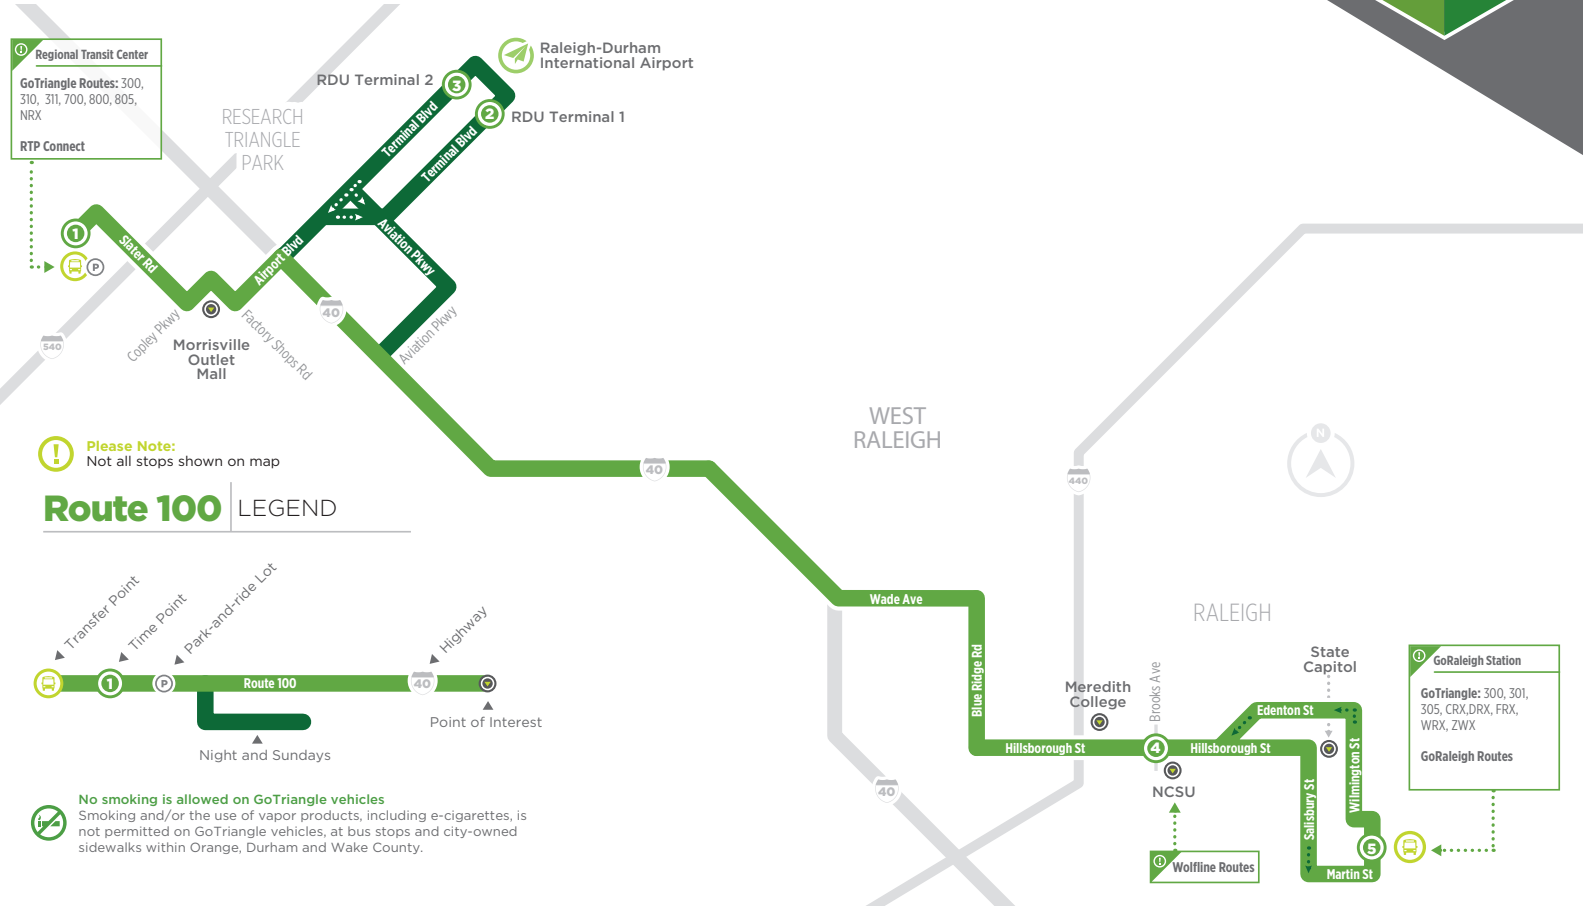

ROUTE 100

EFFECTIVE OCT 11, 2020