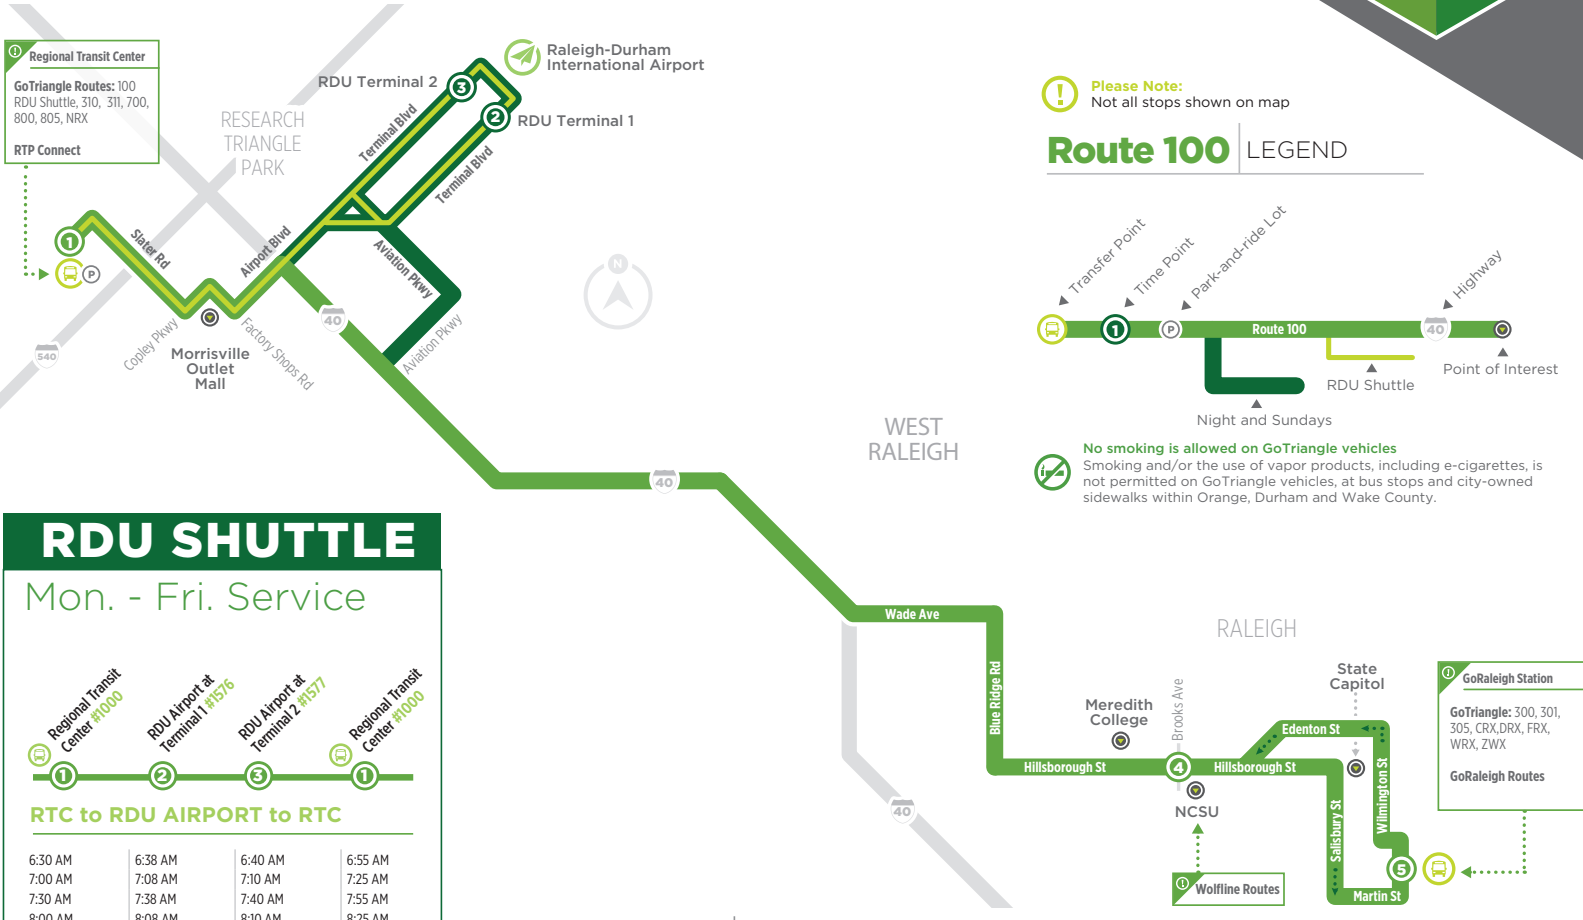

## ROUTE 100 & RDU SHUTTLE

EFFECTIVE NOVEMBER 21, 2021

### RDU SHUTTLE

Mon. - Fri. Service

RTC to RDU AIRPORT to RTC

6:30 AM	6:38 AM	6:40 AM	6:55 AM
7:00 AM	7:08 AM	7:10 AM	7:25 AM
7:30 AM	7:38 AM	7:40 AM	7:55 AM
8:00 AM	8:08 AM	8:10 AM	8:25 AM
8:30 AM	8:38 AM	8:40 AM	8:55 AM
9:00 AM	9:08 AM	9:10 AM	9:25 AM
9:30 AM	9:38 AM	9:40 AM	9:55 AM
10:00 AM	10:08 AM	10:10 AM	10:25 AM
10:30 AM	10:38 AM	10:40 AM	10:55 AM
11:00 AM	11:08 AM	11:10 AM	11:25 AM
11:30 AM	11:38 AM	11:40 AM	11:55 AM
12:00 PM	12:08 PM	12:10 PM	12:25 PM
12:30 PM	12:38 PM	12:40 PM	12:55 PM
1:00 PM	1:08 PM	1:10 PM	1:25 PM
1:30 PM	1:38 PM	1:40 PM	1:55 PM
2:00 PM	2:08 PM	2:10 PM	2:25 PM
2:30 PM	2:38 PM	2:40 PM	2:55 PM
3:00 PM	3:08 PM	3:10 PM	3:25 PM
3:30 PM	3:38 PM	3:40 PM	3:55 PM
4:00 PM	4:08 PM	4:10 PM	4:25 PM
4:30 PM	4:38 PM	4:40 PM	4:55 PM
5:00 PM	5:08 PM	5:10 PM	5:25 PM
5:30 PM	5:38 PM	5:40 PM	5:55 PM
6:00 PM	6:08 PM	6:10 PM	

### ROUTE 100 Monday - Friday Service

RTC to RDU AIRPORT to RALEIGH

6:30 AM	-	-	6:51 AM	7:05 AM
7:00 AM	-	-	7:21 AM	7:35 AM
7:30 AM	-	-	7:52 AM	8:05 AM
8:00 AM	-	-	8:22 AM	8:35 AM
8:30 AM	-	-	8:52 AM	9:05 AM
9:00 AM	-	-	9:21 AM	9:35 AM
9:30 AM	-	-	9:51 AM	10:05 AM
10:00 AM	-	-	10:21 AM	10:35 AM
10:30 AM	-	-	10:51 AM	11:05 AM
11:00 AM	-	-	11:21 AM	11:35 AM
11:30 AM	-	-	11:51 AM	12:05 PM
12:00 PM	-	-	12:21 PM	12:35 PM
12:30 PM	-	-	12:51 PM	1:05 PM
1:00 PM	-	-	1:21 PM	1:35 PM
1:30 PM	-	-	1:51 PM	2:05 PM
2:00 PM	-	-	2:21 PM	2:35 PM
2:30 PM	-	-	2:51 PM	3:05 PM
3:00 PM	-	-	3:22 PM	3:35 PM
3:30 PM	-	-	3:52 PM	4:05 PM
4:00 PM	-	-	4:22 PM	4:35 PM
4:30 PM	-	-	4:52 PM	5:05 PM
5:00 PM	-	-	5:22 PM	5:35 PM
5:30 PM	-	-	5:52 PM	6:05 PM
6:00 PM	-	-	6:22 PM	6:35 PM
6:30 PM	6:38 PM	6:40 PM	6:55 PM	7:10 PM
7:30 PM	7:38 PM	7:40 PM	7:55 PM	8:10 PM
8:30 PM	8:38 PM	8:40 PM	8:55 PM	9:10 PM
9:30 PM	9:38 PM	9:40 PM	9:55 PM	10:10 PM
10:30 PM	10:38 PM	10:40 PM	10:55 PM	11:10 PM

# ROUTE 100 & RDU SHUTTLE