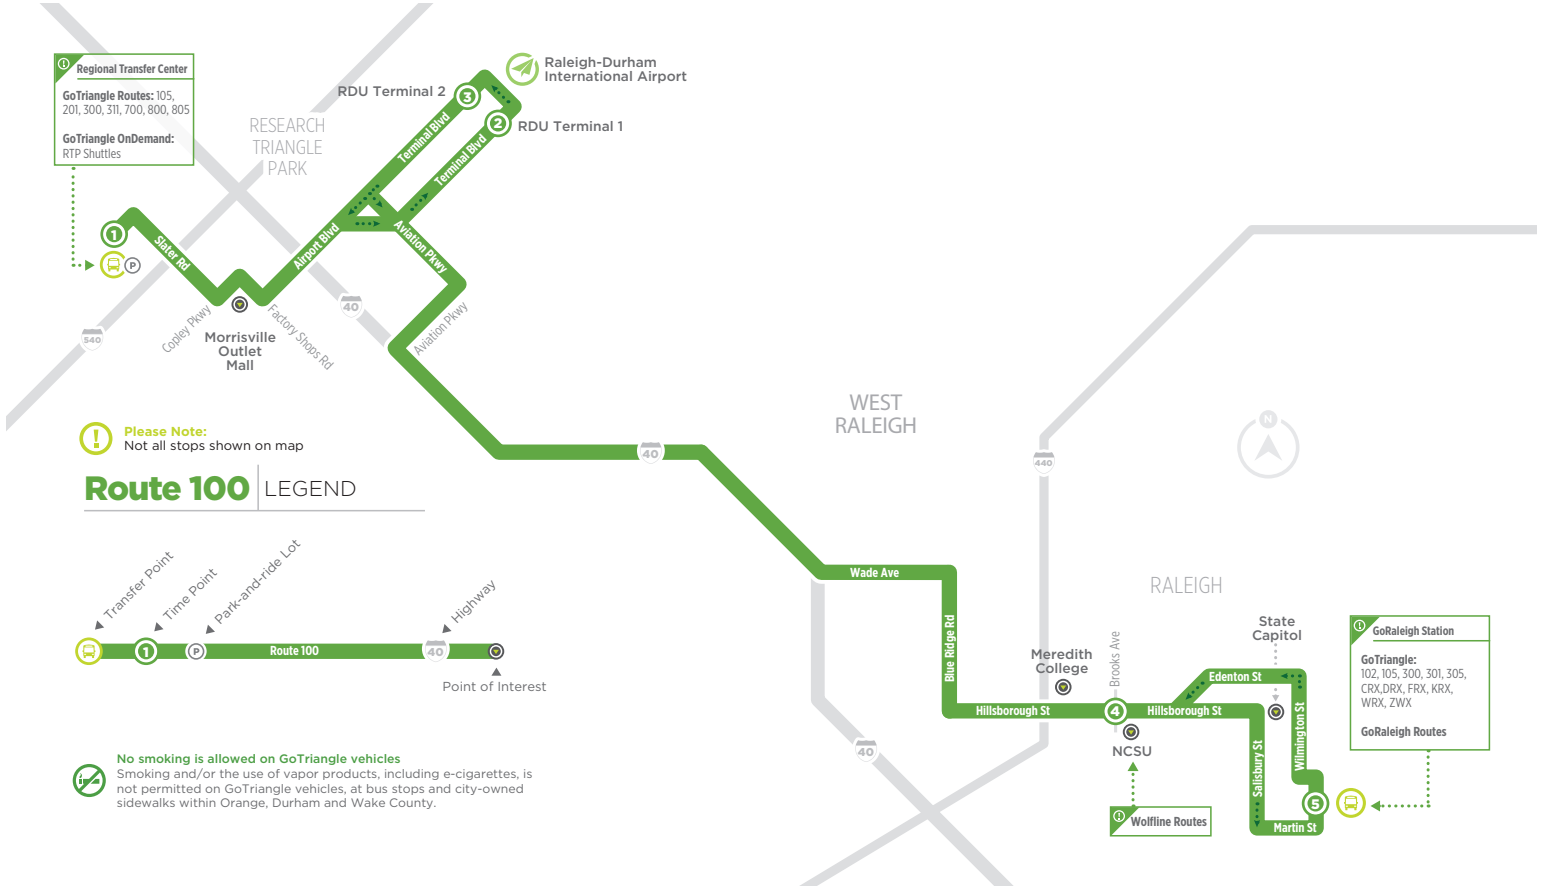

# ROUTE 100

EFFECTIVE JAN. 7, 2019

### RTC to RDU AIRPORT to RALEIGH

7:30 am	7:38 am	7:40 am	8:00 am	8:15 am
8:00 am	8:08 am	8:10 am	8:30 am	8:45 am
8:30 am	8:38 am	8:40 am	9:02 am	9:20 am
9:00 am	9:08 am	9:10 am	9:32 am	9:50 am
9:30 am	9:38 am	9:40 am	10:02 am	10:20 am
10:00 am	10:08 am	10:10 am	10:32 am	10:50 am
10:30 am	10:38 am	10:40 am	11:02 am	11:20 am
11:00 am	11:08 am	11:10 am	11:32 am	11:50 am
11:30 am	11:38 am	11:40 am	12:02 pm	12:20 pm
<hr/>				
12:00 pm	12:08 pm	12:10 pm	12:32 pm	12:50 pm
12:30 pm	12:38 pm	12:40 pm	1:02 pm	1:20 pm
1:00 pm	1:08 pm	1:10 pm	1:32 pm	1:50 pm
1:30 pm	1:38 pm	1:40 pm	2:02 pm	2:20 pm
2:00 pm	2:08 pm	2:10 pm	2:32 pm	2:50 pm
2:30 pm	2:38 pm	2:40 pm	3:02 pm	3:20 pm
3:00 pm	3:08 pm	3:10 pm	3:32 pm	3:50 pm
3:30 pm	3:38 pm	3:40 pm	4:02 pm	4:20 pm
4:00 pm	4:08 pm	4:10 pm	4:32 pm	4:50 pm
4:30 pm	4:38 pm	4:40 pm	5:02 pm	5:20 pm
5:00 pm	5:08 pm	5:10 pm	5:32 pm	5:50 pm
5:30 pm	5:38 pm	5:40 pm	6:02 pm	6:20 pm
6:00 pm	6:08 pm	6:10 pm	6:32 pm	6:50 pm
6:30 pm	6:38 pm	6:40 pm	7:02 pm	7:20 pm
7:30 pm	7:38 pm	7:40 pm	8:02 pm	8:20 pm
8:30 pm	8:38 pm	8:40 pm	9:02 pm	9:20 pm
9:30 pm	9:38 pm	9:40 pm	10:02 pm	10:20 pm
10:30 pm	10:38 pm	10:40 pm	11:00 pm	11:15 pm

### RTC to RDU AIRPORT to RALEIGH

7:30 am	7:38 am	7:40 am	8:00 am	8:15 am
8:30 am	8:38 am	8:40 am	9:00 am	9:15 am
9:30 am	9:38 am	9:40 am	10:00 am	10:15 am
10:30 am	10:38 am	10:40 am	11:00 am	11:15 am
11:30 am	11:38 am	11:40 am	12:00 pm	12:15 pm
<hr/>				
12:30 pm	12:38 pm	12:40 pm	1:00 pm	1:15 pm
1:30 pm	1:38 pm	1:40 pm	2:00 pm	2:15 pm
2:30 pm	2:38 pm	2:40 pm	3:00 pm	3:15 pm
3:30 pm	3:38 pm	3:40 pm	4:00 pm	4:15 pm
4:30 pm	4:38 pm	4:40 pm	5:00 pm	5:15 pm
5:30 pm	5:38 pm	5:40 pm	6:00 pm	6:15 pm
6:30 pm	6:38 pm	6:40 pm	7:00 pm	7:15 pm
7:30 pm	7:38 pm	7:40 pm	8:00 pm	8:15 pm
8:30 pm	8:38 pm	8:40 pm	9:00 pm	9:15 pm