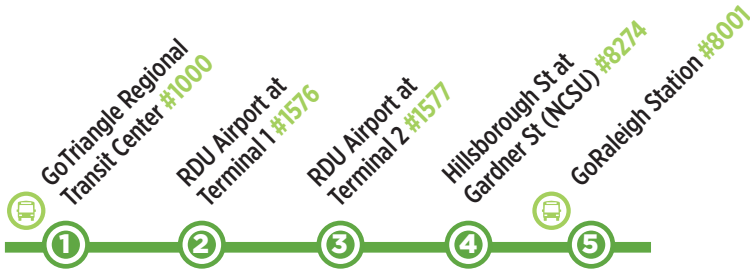

Saturday

RTC to RDU AIRPORT to RALEIGH

7:30 am	7:38 am	7:40 am	8:00 am	8:15 am
8:00 am	8:08 am	8:10 am	8:30 am	8:45 am
8:30 am	8:38 am	8:40 am	9:02 am	9:20 am
9:00 am	9:08 am	9:10 am	9:32 am	9:50 am
9:30 am	9:38 am	9:40 am	10:02 am	10:20 am
10:00 am	10:08 am	10:10 am	10:32 am	10:50 am
10:30 am	10:38 am	10:40 am	11:02 am	11:20 am
11:00 am	11:08 am	11:10 am	11:32 am	11:50 am
11:30 am	11:38 am	11:40 am	12:02 pm	12:20 pm
12:00 pm	12:08 pm	12:10 pm	12:32 pm	12:50 pm
12:30 pm	12:38 pm	12:40 pm	1:02 pm	1:20 pm
1:00 pm	1:08 pm	1:10 pm	1:32 pm	1:50 pm
1:30 pm	1:38 pm	1:40 pm	2:02 pm	2:20 pm
2:00 pm	2:08 pm	2:10 pm	2:32 pm	2:50 pm
2:30 pm	2:38 pm	2:40 pm	3:02 pm	3:20 pm
3:00 pm	3:08 pm	3:10 pm	3:32 pm	3:50 pm
3:30 pm	3:38 pm	3:40 pm	4:02 pm	4:20 pm
4:00 pm	4:08 pm	4:10 pm	4:32 pm	4:50 pm
4:30 pm	4:38 pm	4:40 pm	5:02 pm	5:20 pm
5:00 pm	5:08 pm	5:10 pm	5:32 pm	5:50 pm
5:30 pm	5:38 pm	5:40 pm	6:02 pm	6:20 pm
6:00 pm	6:08 pm	6:10 pm	6:32 pm	6:50 pm
6:30 pm	6:38 pm	6:40 pm	7:02 pm	7:20 pm
7:30 pm	7:38 pm	7:40 pm	8:02 pm	8:20 pm
8:30 pm	8:38 pm	8:40 pm	9:02 pm	9:20 pm
9:30 pm	9:38 pm	9:40 pm	10:02 pm	10:20 pm
10:30 pm	10:38 pm	10:40 pm	11:00 pm	11:15 pm