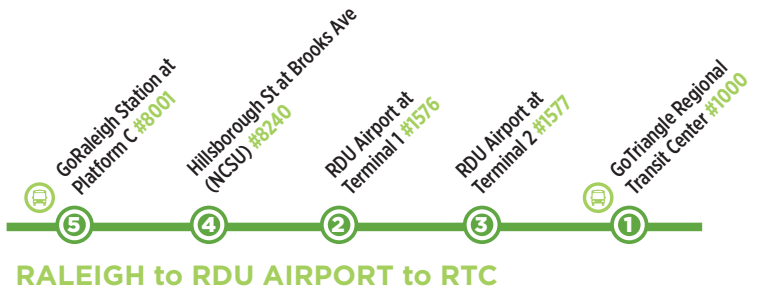

# ROUTE 100

EFFECTIVE JAN. 7, 2019

## Monday - Friday

RTC to RDU AIRPORT to RALEIGH

6:30 am	6:38 am	6:40 am	6:59 am	7:15 am
7:00 am	7:08 am	7:10 am	7:29 am	7:45 am
7:30 am	7:38 am	7:40 am	8:04 am	8:20 am
8:00 am	8:08 am	8:10 am	8:34 am	8:50 am
8:30 am	8:38 am	8:40 am	9:02 am	9:20 am
9:00 am	9:08 am	9:10 am	9:31 am	9:45 am
9:30 am	9:38 am	9:40 am	10:01 am	10:15 am
10:00 am	10:08 am	10:10 am	10:31 am	10:45 am
10:30 am	10:38 am	10:40 am	11:01 am	11:15 am
11:00 am	11:08 am	11:10 am	11:31 am	11:45 am
11:30 am	11:38 am	11:40 am	12:01 pm	12:15 pm
12:00 pm	12:08 pm	12:10 pm	12:31 pm	12:45 pm
12:30 pm	12:38 pm	12:40 pm	1:01 pm	1:15 pm
1:00 pm	1:08 pm	1:10 pm	1:31 pm	1:45 pm
1:30 pm	1:38 pm	1:40 pm	2:01 pm	2:15 pm
2:00 pm	2:08 pm	2:10 pm	2:31 pm	2:45 pm
2:30 pm	2:38 pm	2:40 pm	3:01 pm	3:20 pm
3:00 pm	3:08 pm	3:10 pm	3:31 pm	3:50 pm
3:30 pm	3:38 pm	3:40 pm	4:05 pm	4:20 pm
4:00 pm	4:08 pm	4:10 pm	4:32 pm	4:50 pm
4:30 pm	4:38 pm	4:40 pm	5:04 pm	5:25 pm
5:00 pm	5:08 pm	5:10 pm	5:37 pm	6:00 pm
5:30 pm	5:38 pm	5:40 pm	6:03 pm	6:25 pm
6:00 pm	6:08 pm	6:10 pm	6:31 pm	6:50 pm
6:30 pm	6:38 pm	6:40 pm	6:59 pm	7:15 pm
7:30 pm	7:38 pm	7:40 pm	7:59 pm	8:15 pm
8:30 pm	8:38 pm	8:40 pm	8:59 pm	9:15 pm
9:30 pm	9:38 pm	9:40 pm	9:59 pm	10:10 pm
10:30 pm	10:38 pm	10:40 pm	10:59 pm	11:10 pm

### RTC to RDU AIRPORT to RALEIGH

7:30 am	7:38 am	7:40 am	8:00 am	8:15 am
8:30 am	8:38 am	8:40 am	9:00 am	9:15 am
9:30 am	9:38 am	9:40 am	10:00 am	10:15 am
10:30 am	10:38 am	10:40 am	11:00 am	11:15 am
11:30 am	11:38 am	11:40 am	12:00 pm	12:15 pm
<hr/>				
12:30 pm	12:38 pm	12:40 pm	1:00 pm	1:15 pm
1:30 pm	1:38 pm	1:40 pm	2:00 pm	2:15 pm
2:30 pm	2:38 pm	2:40 pm	3:00 pm	3:15 pm
3:30 pm	3:38 pm	3:40 pm	4:00 pm	4:15 pm
4:30 pm	4:38 pm	4:40 pm	5:00 pm	5:15 pm
5:30 pm	5:38 pm	5:40 pm	6:00 pm	6:15 pm
6:30 pm	6:38 pm	6:40 pm	7:00 pm	7:15 pm
7:30 pm	7:38 pm	7:40 pm	8:00 pm	8:15 pm
8:30 pm	8:38 pm	8:40 pm	9:00 pm	9:15 pm