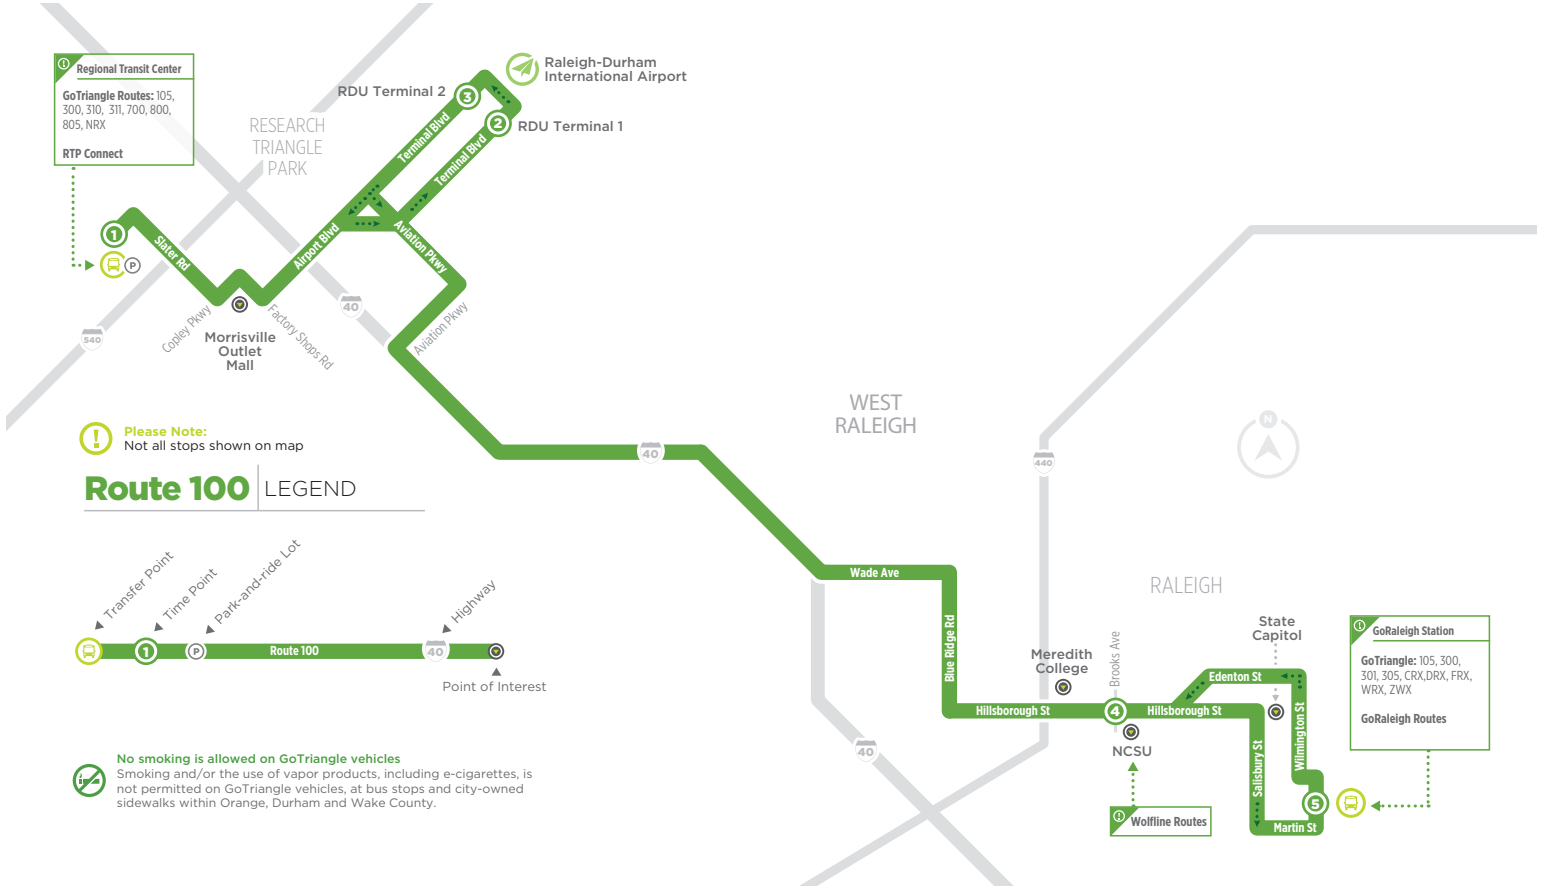

ROUTE 100

EFFECTIVE AUG. 4, 2019

Monday - Friday

RTC to RDU AIRPORT to RALEIGH

6:30 am	6:38 am	6:40 am	6:59 am	7:15 am
7:00 am	7:08 am	7:10 am	7:29 am	7:45 am
7:30 am	7:38 am	7:40 am	8:04 am	8:20 am
8:00 am	8:08 am	8:10 am	8:34 am	8:50 am
8:30 am	8:38 am	8:40 am	9:02 am	9:20 am
9:00 am	9:08 am	9:10 am	9:31 am	9:45 am
9:30 am	9:38 am	9:40 am	10:01 am	10:15 am
10:00 am	10:08 am	10:10 am	10:31 am	10:45 am
10:30 am	10:38 am	10:40 am	11:01 am	11:15 am
11:00 am	11:08 am	11:10 am	11:31 am	11:45 am
11:30 am	11:38 am	11:40 am	12:01 pm	12:15 pm
12:00 pm	12:08 pm	12:10 pm	12:31 pm	12:45 pm
12:30 pm	12:38 pm	12:40 pm	1:01 pm	1:15 pm
1:00 pm	1:08 pm	1:10 pm	1:31 pm	1:45 pm
1:30 pm	1:38 pm	1:40 pm	2:01 pm	2:15 pm
2:00 pm	2:08 pm	2:10 pm	2:31 pm	2:45 pm
2:30 pm	2:38 pm	2:40 pm	3:01 pm	3:20 pm
3:00 pm	3:08 pm	3:10 pm	3:31 pm	3:50 pm
3:30 pm	3:38 pm	3:40 pm	4:05 pm	4:20 pm
4:00 pm	4:08 pm	4:10 pm	4:32 pm	4:50 pm
4:30 pm	4:38 pm	4:40 pm	5:04 pm	5:25 pm
5:00 pm	5:08 pm	5:10 pm	5:37 pm	6:00 pm
5:30 pm	5:38 pm	5:40 pm	6:03 pm	6:25 pm
6:00 pm	6:08 pm	6:10 pm	6:31 pm	6:50 pm
6:30 pm	6:38 pm	6:40 pm	6:59 pm	7:15 pm
7:30 pm	7:38 pm	7:40 pm	7:59 pm	8:15 pm
8:30 pm	8:38 pm	8:40 pm	8:59 pm	9:15 pm
9:30 pm	9:38 pm	9:40 pm	9:59 pm	10:10 pm
10:30 pm	10:38 pm	10:40 pm	10:59 pm	11:10 pm

Sunday

RTC to RDU AIRPORT to RALEIGH

7:30 am	7:38 am	7:40 am	8:00 am	8:15 am
8:30 am	8:38 am	8:40 am	9:00 am	9:15 am
9:30 am	9:38 am	9:40 am	10:00 am	10:15 am
10:30 am	10:38 am	10:40 am	11:00 am	11:15 am
11:30 am	11:38 am	11:40 am	12:00 pm	12:15 pm
<hr/>				
12:30 pm	12:38 pm	12:40 pm	1:00 pm	1:15 pm
1:30 pm	1:38 pm	1:40 pm	2:00 pm	2:15 pm
2:30 pm	2:38 pm	2:40 pm	3:00 pm	3:15 pm
3:30 pm	3:38 pm	3:40 pm	4:00 pm	4:15 pm
4:30 pm	4:38 pm	4:40 pm	5:00 pm	5:15 pm
5:30 pm	5:38 pm	5:40 pm	6:00 pm	6:15 pm
6:30 pm	6:38 pm	6:40 pm	7:00 pm	7:15 pm
7:30 pm	7:38 pm	7:40 pm	8:00 pm	8:15 pm
8:30 pm	8:38 pm	8:40 pm	9:00 pm	9:15 pm