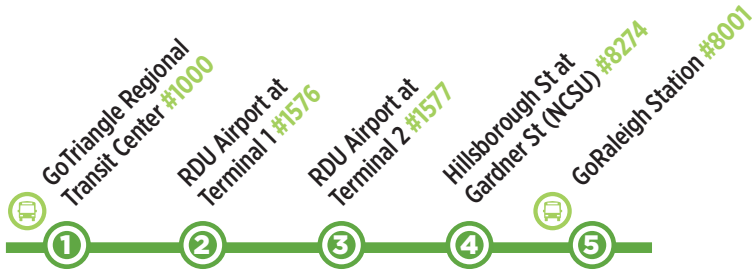

Saturday

RTC to RDU AIRPORT to RALEIGH

7:30 am	7:38 am	7:40 am	8:00 am	8:15 am
8:00 am	8:08 am	8:10 am	8:30 am	8:45 am
8:30 am	8:38 am	8:40 am	9:02 am	9:20 am
9:00 am	9:08 am	9:10 am	9:32 am	9:50 am
9:30 am	9:38 am	9:40 am	10:02 am	10:20 am
10:00 am	10:08 am	10:10 am	10:32 am	10:50 am
10:30 am	10:38 am	10:40 am	11:02 am	11:20 am
11:00 am	11:08 am	11:10 am	11:32 am	11:50 am
11:30 am	11:38 am	11:40 am	12:02 pm	12:20 pm
12:00 pm	12:08 pm	12:10 pm	12:32 pm	12:50 pm
12:30 pm	12:38 pm	12:40 pm	1:02 pm	1:20 pm
1:00 pm	1:08 pm	1:10 pm	1:32 pm	1:50 pm
1:30 pm	1:38 pm	1:40 pm	2:02 pm	2:20 pm
2:00 pm	2:08 pm	2:10 pm	2:32 pm	2:50 pm
2:30 pm	2:38 pm	2:40 pm	3:02 pm	3:20 pm
3:00 pm	3:08 pm	3:10 pm	3:32 pm	3:50 pm
3:30 pm	3:38 pm	3:40 pm	4:02 pm	4:20 pm
4:00 pm	4:08 pm	4:10 pm	4:32 pm	4:50 pm
4:30 pm	4:38 pm	4:40 pm	5:02 pm	5:20 pm
5:00 pm	5:08 pm	5:10 pm	5:32 pm	5:50 pm
5:30 pm	5:38 pm	5:40 pm	6:02 pm	6:20 pm
6:00 pm	6:08 pm	6:10 pm	6:32 pm	6:50 pm
6:30 pm	6:38 pm	6:40 pm	7:02 pm	7:20 pm
7:30 pm	7:38 pm	7:40 pm	8:02 pm	8:20 pm
8:30 pm	8:38 pm	8:40 pm	9:02 pm	9:20 pm
9:30 pm	9:38 pm	9:40 pm	10:02 pm	10:20 pm
10:30 pm	10:38 pm	10:40 pm	11:00 pm	11:15 pm