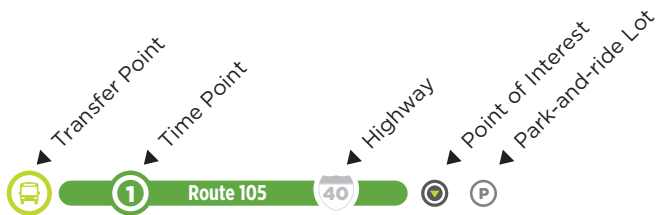

ROUTE 105

EFFECTIVE JAN. 7, 2019

Smoking is NOT allowed on GoTriangle vehicles

Smoking and/or the use of vapor products, including e-cigarettes, is not permitted on GoTriangle vehicles, at bus stops and city-owned sidewalks within Orange, Durham and Wake County.

Please Note:
Not all stops shown on map

Route 105 LEGEND

RTC to RALEIGH

-	-	-
-	-	-
-	-	-
6:30 am	6:51 am	7:05 am
7:00 am	7:21 am	7:35 am
7:30 am	7:55 am	8:10 am
8:00 am	8:25 am	8:40 am
8:30 am	8:55 am	9:10 am
9:00 am	9:21 am	9:35 am

RALEIGH to RTC

5:55 am	6:04 am	6:25 am
6:20 am	6:29 am	6:55 am
6:50 am	6:59 am	7:25 am
7:15 am	7:26 am	7:55 am
7:40 am	7:52 am	8:25 am
8:15 am	8:27 am	8:55 am
8:45 am	8:57 am	9:25 am
-	-	-
-	-	-

-	-	-
-	-	-
3:30 pm	3:52 pm	4:10 pm
4:00 pm	4:22 pm	4:40 pm
4:30 pm	4:58 pm	5:15 pm
5:00 pm	5:31 pm	5:50 pm
5:30 pm	6:01 pm	6:20 pm
6:00 pm	6:25 pm	6:40 pm
6:30 pm	6:55 pm	7:10 pm