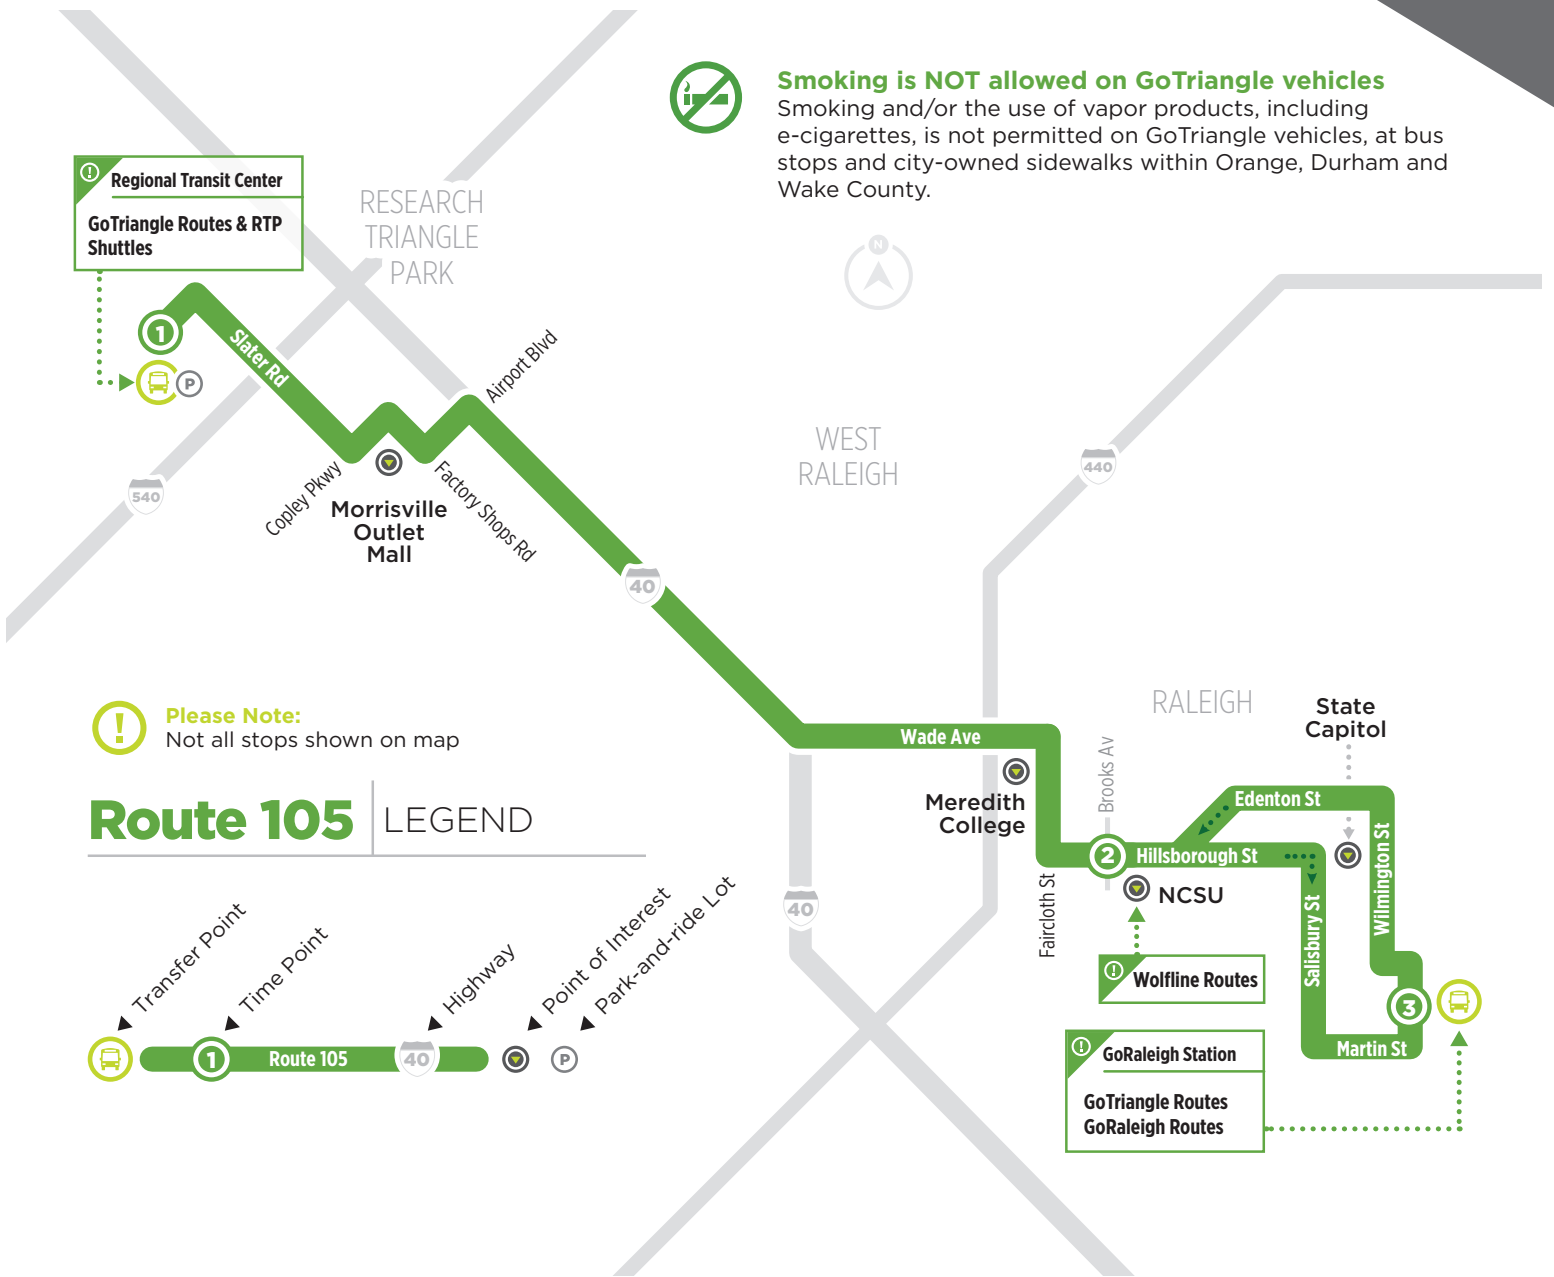

ROUTE 105

EFFECTIVE JAN. 7, 2019

Smoking is NOT allowed on GoTriangle vehicles

Smoking and/or the use of vapor products, including e-cigarettes, is not permitted on GoTriangle vehicles, at bus stops and city-owned sidewalks within Orange, Durham and Wake County.

Please Note:
Not all stops shown on map

Route 105 LEGEND

RTC to RALEIGH

-	-	-
-	-	-
-	-	-
6:30 am	6:51 am	7:05 am
7:00 am	7:21 am	7:35 am
7:30 am	7:55 am	8:10 am
8:00 am	8:25 am	8:40 am
8:30 am	8:55 am	9:10 am
9:00 am	9:21 am	9:35 am

RALEIGH to RTC

5:55 am	6:04 am	6:25 am
6:20 am	6:29 am	6:55 am
6:50 am	6:59 am	7:25 am
7:15 am	7:26 am	7:55 am
7:40 am	7:52 am	8:25 am
8:15 am	8:27 am	8:55 am
8:45 am	8:57 am	9:25 am
-	-	-
-	-	-

-	-	-
-	-	-
3:30 pm	3:52 pm	4:10 pm
4:00 pm	4:22 pm	4:40 pm
4:30 pm	4:58 pm	5:15 pm
5:00 pm	5:31 pm	5:50 pm
5:30 pm	6:01 pm	6:20 pm
6:00 pm	6:25 pm	6:40 pm
6:30 pm	6:55 pm	7:10 pm

3:20 pm	3:31 pm	3:55 pm
3:50 pm	4:01 pm	4:25 pm
4:15 pm	4:27 pm	4:55 pm
4:40 pm	4:52 pm	5:25 pm
5:15 pm	5:27 pm	5:55 pm
5:45 pm	5:57 pm	6:25 pm