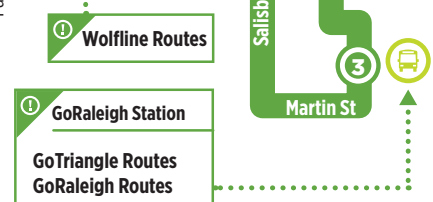

ROUTE 105

EFFECTIVE JAN. 7, 2019

Smoking is NOT allowed on GoTriangle vehicles

Smoking and/or the use of vapor products, including e-cigarettes, is not permitted on GoTriangle vehicles, at bus stops and city-owned sidewalks within Orange, Durham and Wake County.

Please Note:
Not all stops shown on map

Route 105 LEGEND

RTC to RALEIGH

-	-	-
-	-	-
-	-	-
6:30 am	6:51 am	7:05 am
7:00 am	7:21 am	7:35 am
7:30 am	7:55 am	8:10 am
8:00 am	8:25 am	8:40 am
8:30 am	8:55 am	9:10 am
9:00 am	9:21 am	9:35 am

RALEIGH to RTC

5:55 am	6:04 am	6:25 am
6:20 am	6:29 am	6:55 am
6:50 am	6:59 am	7:25 am
7:15 am	7:26 am	7:55 am
7:40 am	7:52 am	8:25 am
8:15 am	8:27 am	8:55 am
8:45 am	8:57 am	9:25 am
-	-	-
-	-	-

-	-	-
-	-	-
3:30 pm	3:52 pm	4:10 pm
4:00 pm	4:22 pm	4:40 pm
4:30 pm	4:58 pm	5:15 pm
5:00 pm	5:31 pm	5:50 pm
5:30 pm	6:01 pm	6:20 pm
6:00 pm	6:25 pm	6:40 pm
6:30 pm	6:55 pm	7:10 pm