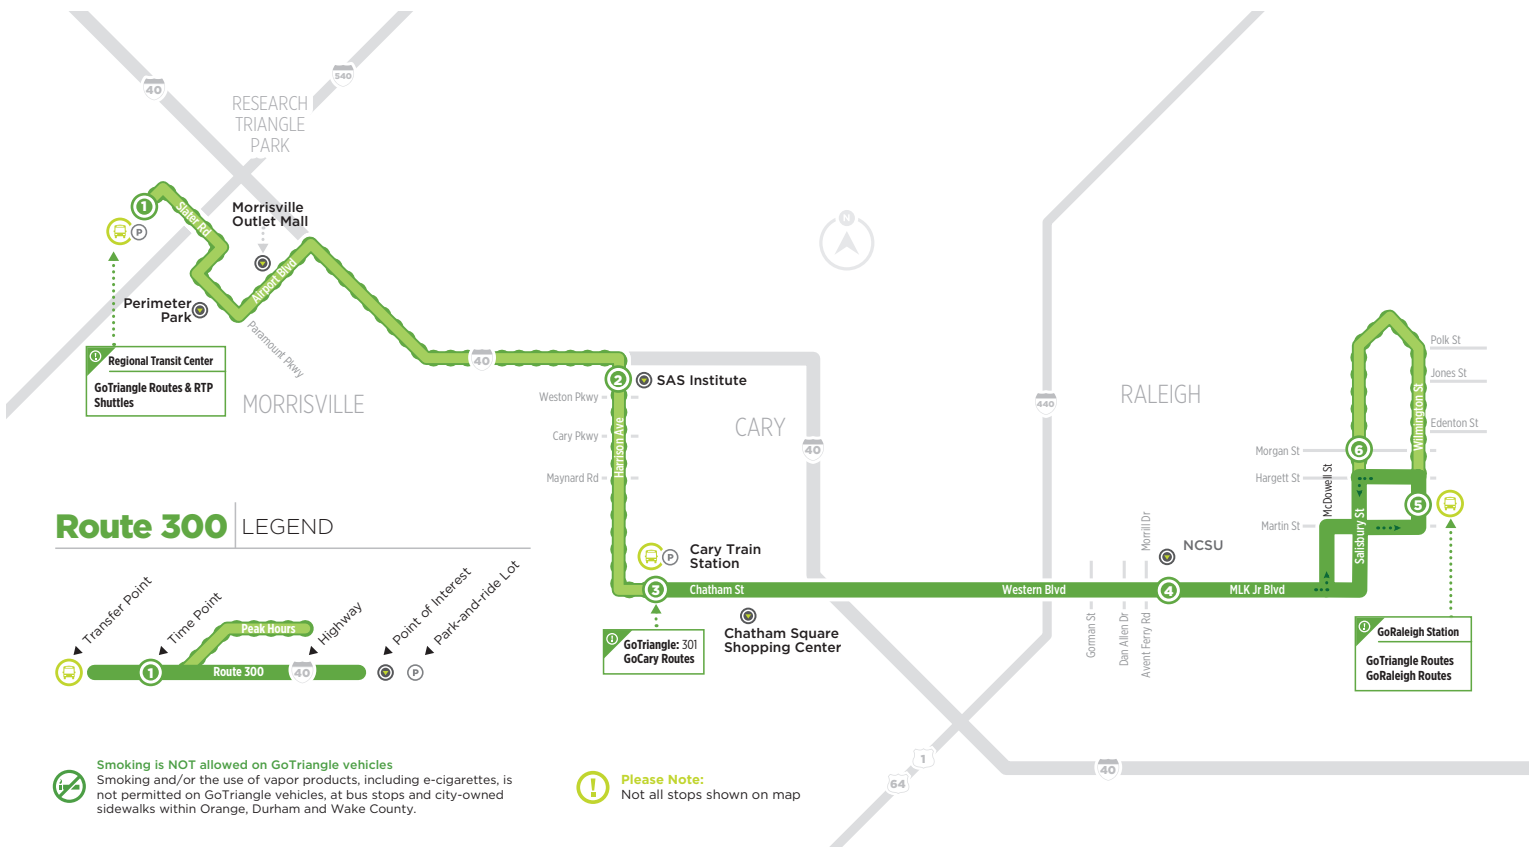

# ROUTE 300

EFFECTIVE JAN. 7, 2019

Times in *ITALICS* are drop-off only.

Route 300 drops off on Wilmington St. at Martin St instead of entering GoRaleigh Station at these times.

### RALEIGH to CARY

7:30 am	7:41 am	7:55 am
8:00 am	8:11 am	8:25 am
8:30 am	8:41 am	8:55 am
9:00 am	9:11 am	9:25 am
9:30 am	9:41 am	9:55 am
10:00 am	10:11 am	10:25 am
10:30 am	10:41 am	10:55 am
11:00 am	11:11 am	11:25 am
11:30 am	11:41 am	11:55 am
<hr/>		
12:00 pm	12:11 pm	12:25 pm
12:30 pm	12:41 pm	12:55 pm
1:00 pm	1:11 pm	1:25 pm
1:30 pm	1:41 pm	1:55 pm
2:00 pm	2:11 pm	2:25 pm
2:30 pm	2:41 pm	2:55 pm
3:00 pm	3:11 pm	3:25 pm
3:30 pm	3:41 pm	3:55 pm
4:00 pm	4:11 pm	4:25 pm
4:30 pm	4:41 pm	4:55 pm
5:00 pm	5:11 pm	5:25 pm
5:30 pm	5:41 pm	5:55 pm
6:00 pm	6:11 pm	6:25 pm
6:30 pm	6:41 pm	6:55 pm
7:30 pm	7:41 pm	7:55 pm
8:30 pm	8:41 pm	8:55 pm
9:30 pm	9:41 pm	9:55 pm

### CARY to RALEIGH

7:00 am	7:16 am	7:25 am
8:00 am	8:16 am	8:25 am
9:00 am	9:16 am	9:25 am
10:00 am	10:16 am	10:25 am
11:00 am	11:16 am	11:25 am
<hr/>		
12:00 pm	12:16 pm	12:25 pm
1:00 pm	1:16 pm	1:25 pm
2:00 pm	2:16 pm	2:25 pm
3:00 pm	3:16 pm	3:25 pm
4:00 pm	4:16 pm	4:25 pm
5:00 pm	5:16 pm	5:25 pm
6:00 pm	6:16 pm	6:25 pm
7:00 pm	7:16 pm	7:25 pm
8:00 pm	8:16 pm	8:25 pm

### RALEIGH to CARY

7:30 am	7:41 am	7:55 am
8:30 am	8:41 am	8:55 am
9:30 am	9:41 am	9:55 am
10:30 am	10:41 am	10:55 am
11:30 am	11:41 am	11:55 am
<hr/>		
12:30 pm	12:41 pm	12:55 pm
1:30 pm	1:41 pm	1:55 pm
2:30 pm	2:41 pm	2:55 pm
3:30 pm	3:41 pm	3:55 pm
4:30 pm	4:41 pm	4:55 pm
5:30 pm	5:41 pm	5:55 pm
6:30 pm	6:41 pm	6:55 pm
7:30 pm	7:41 pm	7:55 pm
8:30 pm	8:41 pm	8:55 pm