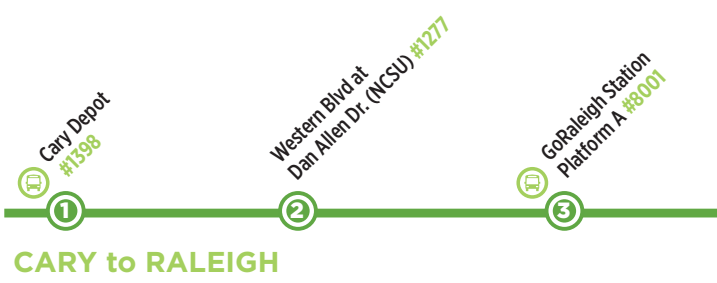

ROUTE 300

EFFECTIVE OCT 11, 2020

- Times in *ITALICS* are drop-off only.
- Route 300 drops off on Wilmington St. at Martin St instead of entering GoRaleigh Station at these times.

ROUTE 300

Monday - Friday Service

RALEIGH to CARY

7:30 am	7:39 am	7:55 am
8:00 am	8:09 am	8:25 am
8:30 am	8:39 am	8:55 am
9:00 am	9:09 am	9:25 am
9:30 am	9:39 am	9:55 am
10:00 am	10:09 am	10:25 am
10:30 am	10:39 am	10:55 am
11:00 am	11:09 am	11:25 am
11:30 am	11:39 am	11:55 am
12:00 pm	12:09 pm	12:25 pm
12:30 pm	12:39 pm	12:55 pm
1:00 pm	1:09 pm	1:25 pm
1:30 pm	1:39 pm	1:55 pm
2:00 pm	2:09 pm	2:25 pm
2:30 pm	2:39 pm	2:55 pm
3:00 pm	3:09 pm	3:25 pm
3:30 pm	3:39 pm	3:55 pm
4:00 pm	4:09 pm	4:25 pm
4:30 pm	4:39 pm	4:55 pm
5:00 pm	5:09 pm	5:25 pm
5:30 pm	5:39 pm	5:55 pm
6:00 pm	6:09 pm	6:25 pm
6:30 pm	6:39 pm	6:55 pm
7:30 pm	7:39 pm	7:55 pm
8:30 pm	8:39 pm	8:55 pm
9:30 pm	9:39 pm	9:55 pm

SUNDAY

CARY to RALEIGH

7:00 am	7:14 am	7:25 am
8:00 am	8:14 am	8:25 am
9:00 am	9:14 am	9:25 am
10:00 am	10:14 am	10:25 am
11:00 am	11:14 am	11:25 am
12:00 pm	12:14 pm	12:25 pm
1:00 pm	1:14 pm	1:25 pm
2:00 pm	2:14 pm	2:25 pm
3:00 pm	3:14 pm	3:25 pm
4:00 pm	4:14 pm	4:25 pm
5:00 pm	5:14 pm	5:25 pm
6:00 pm	6:14 pm	6:25 pm
7:00 pm	7:14 pm	7:25 pm
8:00 pm	8:14 pm	8:25 pm

RALEIGH to CARY

7:30 am	7:39 am	7:55 am
8:30 am	8:39 am	8:55 am
9:30 am	9:39 am	9:55 am
10:30 am	10:39 am	10:55 am
11:30 am	11:39 am	11:55 am
12:30 pm	12:39 pm	12:55 pm
1:30 pm	1:39 pm	1:55 pm
2:30 pm	2:39 pm	2:55 pm
3:30 pm	3:39 pm	3:55 pm
4:30 pm	4:39 pm	4:55 pm
5:30 pm	5:39 pm	5:55 pm
6:30 pm	6:39 pm	6:55 pm
7:30 pm	7:39 pm	7:55 pm
8:30 pm	8:39 pm	8:55 pm