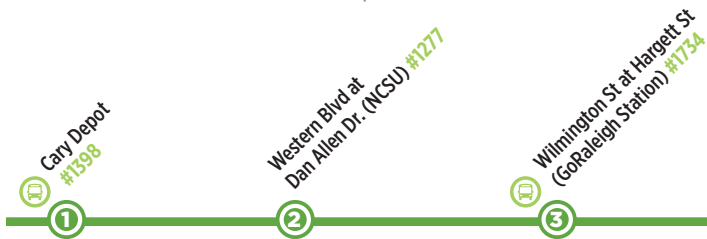

ROUTE 300

Monday - Friday Service

CARY to RALEIGH

6:00 AM	6:14 AM	6:25 AM
6:30 AM	6:44 AM	6:55 AM
7:00 AM	7:14 AM	7:25 AM
7:30 AM	7:44 AM	7:55 AM
8:00 AM	8:14 AM	8:25 AM
8:30 AM	8:44 AM	8:55 AM
9:15 AM	9:29 AM	9:45 AM
9:45 AM	9:59 AM	10:15 AM
10:15 AM	10:29 AM	10:45 AM
10:45 AM	10:59 AM	11:15 AM
11:15 AM	11:29 AM	11:45 AM
11:45 AM	11:59 AM	12:15 PM
12:15 PM	12:29 PM	12:45 PM
12:45 PM	12:59 PM	1:15 PM
1:15 PM	1:29 PM	1:45 PM
1:45 PM	1:59 PM	2:15 PM
2:15 PM	2:29 PM	2:45 PM
2:45 PM	2:59 PM	3:15 PM
3:15 PM	3:29 PM	3:45 PM
3:45 PM	3:59 PM	4:15 PM
4:15 PM	4:29 PM	4:45 PM
4:45 PM	4:59 PM	5:15 PM
5:15 PM	5:29 PM	5:45 PM
5:45 PM	5:59 PM	6:15 PM
6:15 PM	6:29 PM	6:45 PM
7:00 PM	7:14 PM	7:25 PM
8:00 PM	8:14 PM	8:25 PM
9:00 PM	9:14 PM	9:25 PM