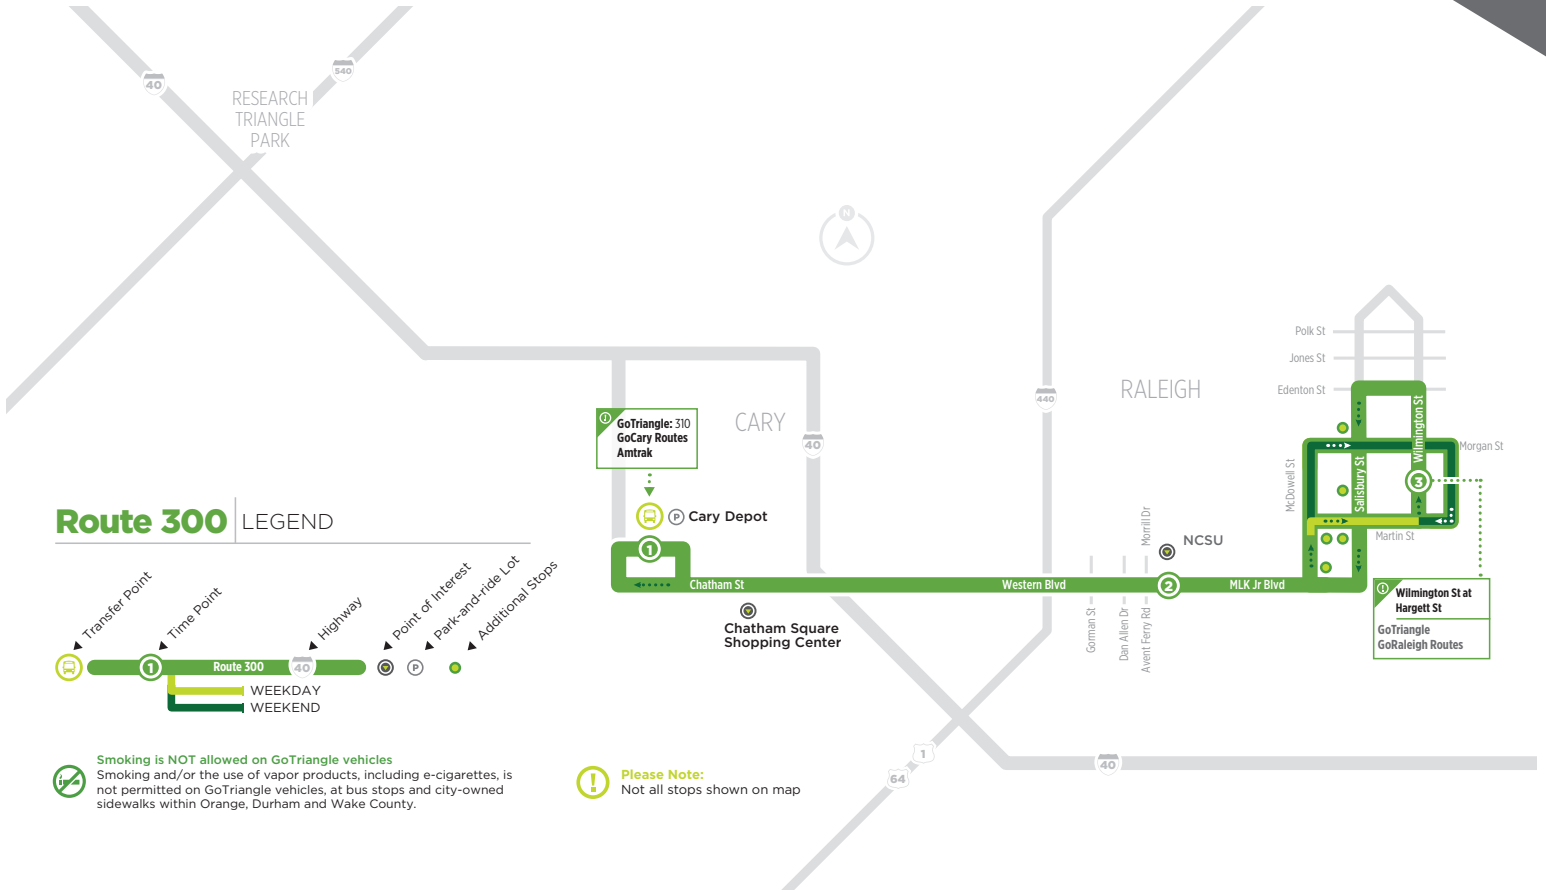

# ROUTE 300

# Saturday & Sunday Service

These routes are operated through a partnership with GoCary

### CARY to RALEIGH

7:00 AM	7:14 AM	7:25 AM
8:00 AM	8:14 AM	8:25 AM
9:00 AM	9:14 AM	9:25 AM
10:00 AM	10:14 AM	10:25 AM
11:00 AM	11:14 AM	11:25 AM
12:00 PM	12:14 PM	12:25 PM
1:00 PM	1:14 PM	1:25 PM
2:00 PM	2:14 PM	2:25 PM
3:00 PM	3:14 PM	3:25 PM
4:00 PM	4:14 PM	4:25 PM
5:00 PM	5:14 PM	5:25 PM
6:00 PM	6:14 PM	6:25 PM
7:00 PM	7:14 PM	7:25 PM
8:00 PM	8:14 PM	8:25 PM

### RALEIGH to CARY

7:30 AM	7:39 AM	7:55 AM
8:30 AM	8:39 AM	8:55 AM
9:30 AM	9:39 AM	9:55 AM
10:30 AM	10:39 AM	10:55 AM
11:30 AM	11:39 AM	11:55 AM
12:30 PM	12:39 PM	12:55 PM
1:30 PM	1:39 PM	1:55 PM
2:30 PM	2:39 PM	2:55 PM
3:30 PM	3:39 PM	3:55 PM
4:30 PM	4:39 PM	4:55 PM
5:30 PM	5:39 PM	5:55 PM
6:30 PM	6:39 PM	6:55 PM
7:30 PM	7:39 PM	7:55 PM
8:30 PM	8:39 PM	8:55 PM