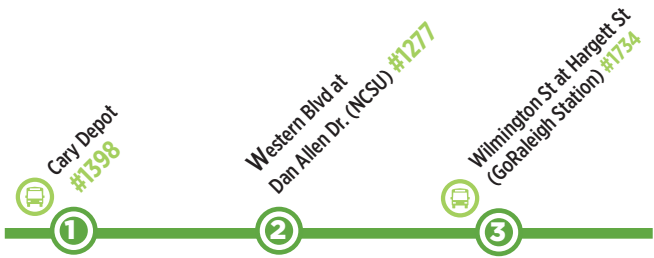

Saturday & Sunday Service

These routes are operated through a partnership with GoCary

SATURDAY

CARY to RALEIGH

7:00 AM	7:14 AM	7:25 AM
7:30 AM	7:44 AM	7:55 AM
8:00 AM	8:14 AM	8:25 AM
8:30 AM	8:44 AM	8:55 AM
9:00 AM	9:14 AM	9:25 AM
9:30 AM	9:44 AM	9:55 AM
10:00 AM	10:14 AM	10:25 AM
10:30 AM	10:44 AM	10:55 AM
11:00 AM	11:14 AM	11:25 AM
11:30 AM	11:44 AM	11:55 AM
12:00 PM	12:14 PM	12:25 PM
12:30 PM	12:44 PM	12:55 PM
1:00 PM	1:14 PM	1:25 PM
1:30 PM	1:44 PM	1:55 PM
2:00 PM	2:14 PM	2:25 PM
2:30 PM	2:44 PM	2:55 PM
3:00 PM	3:14 PM	3:25 PM
3:30 PM	3:44 PM	3:55 PM
4:00 PM	4:14 PM	4:25 PM
4:30 PM	4:44 PM	4:55 PM
5:00 PM	5:14 PM	5:25 PM
5:30 PM	5:44 PM	5:55 PM
6:00 PM	6:14 PM	6:25 PM
7:00 PM	7:14 PM	7:25 PM
8:00 PM	8:14 PM	8:25 PM
9:00 PM	9:14 PM	9:25 PM