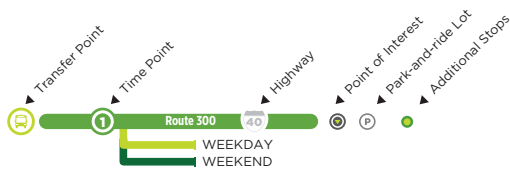

ROUTE 300

EFFECTIVE JUNE 2021

Route 300 LEGEND

Smoking is NOT allowed on GoTriangle vehicles
Smoking and/or the use of vapor products, including e-cigarettes, is not permitted on GoTriangle vehicles, at bus stops and city-owned sidewalks within Orange, Durham and Wake County.

Please Note:
Not all stops shown on map

Times in *ITALICS* are drop-off only.

Route 300 drops off on Wilmington St. at Martin St instead of entering GoRaleigh Station at these times.

ROUTE 300

Monday - Friday Service

Saturday & Sunday Service

These routes are operated through a partnership with "GoCary"

SATURDAY

CARY to RALEIGH

7:00 AM	7:14 AM	7:25 AM
7:30 AM	7:44 AM	7:55 AM
8:00 AM	8:14 AM	8:25 AM
8:30 AM	8:44 AM	8:55 AM
9:00 AM	9:14 AM	9:25 AM
9:30 AM	9:44 AM	9:55 AM
10:00 AM	10:14 AM	10:25 AM
10:30 AM	10:44 AM	10:55 AM
11:00 AM	11:14 AM	11:25 AM
11:30 AM	11:44 AM	11:55 AM
12:00 PM	12:14 PM	12:25 PM
12:30 PM	12:44 PM	12:55 PM
1:00 PM	1:14 PM	1:25 PM
1:30 PM	1:44 PM	1:55 PM
2:00 PM	2:14 PM	2:25 PM
2:30 PM	2:44 PM	2:55 PM
3:00 PM	3:14 PM	3:25 PM
3:30 PM	3:44 PM	3:55 PM
4:00 PM	4:14 PM	4:25 PM
4:30 PM	4:44 PM	4:55 PM
5:00 PM	5:14 PM	5:25 PM
5:30 PM	5:44 PM	5:55 PM
6:00 PM	6:14 PM	6:25 PM
7:00 PM	7:14 PM	7:25 PM
8:00 PM	8:14 PM	8:25 PM
9:00 PM	9:14 PM	9:25 PM

RALEIGH to CARY

7:30 AM	7:39 AM	7:55 AM
8:30 AM	8:39 AM	8:55 AM
9:30 AM	9:39 AM	9:55 AM
10:30 AM	10:39 AM	10:55 AM
11:30 AM	11:39 AM	11:55 AM
12:30 PM	12:39 PM	12:55 PM
1:30 PM	1:39 PM	1:55 PM
2:30 PM	2:39 PM	2:55 PM
3:30 PM	3:39 PM	3:55 PM
4:30 PM	4:39 PM	4:55 PM
5:30 PM	5:39 PM	5:55 PM
6:30 PM	6:39 PM	6:55 PM
7:30 PM	7:39 PM	7:55 PM
8:30 PM	8:39 PM	8:55 PM