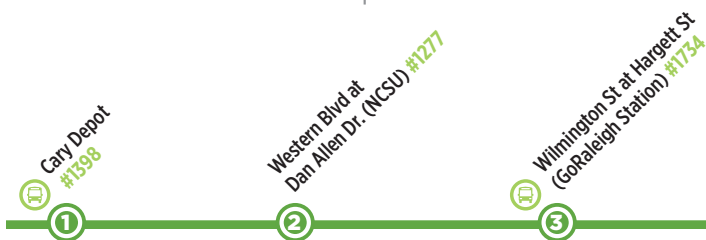

ROUTE 300

EFFECTIVE JUNE 2021

Route 300 LEGEND

Smoking is NOT allowed on GoTriangle vehicles
Smoking and/or the use of vapor products, including e-cigarettes, is not permitted on GoTriangle vehicles, at bus stops and city-owned sidewalks within Orange, Durham and Wake County.

Please Note:
Not all stops shown on map

Times in *ITALICS* are drop-off only.

Route 300 drops off on Wilmington St. at Martin St instead of entering GoRaleigh Station at these times.

ROUTE 300

Monday - Friday Service

CARY to RALEIGH

6:00 AM	6:10 AM	6:25 AM
6:30 AM	6:40 AM	6:55 AM
7:00 AM	7:10 AM	7:25 AM
7:30 AM	7:40 AM	7:55 AM
8:00 AM	8:10 AM	8:25 AM
8:30 AM	8:40 AM	8:55 AM
9:00 AM	9:10 AM	9:25 AM
9:30 AM	9:40 AM	9:55 AM
10:00 AM	10:10 AM	10:25 AM
10:30 AM	10:40 AM	10:55 AM
11:00 AM	11:10 AM	11:25 AM
11:30 AM	11:40 AM	11:55 AM
12:00 PM	12:10 PM	12:25 PM
12:30 PM	12:40 PM	12:55 PM
1:00 PM	1:10 PM	1:25 PM
1:30 PM	1:40 PM	1:55 PM
2:00 PM	2:10 PM	2:25 PM
2:30 PM	2:40 PM	2:55 PM
3:00 PM	3:10 PM	3:25 PM
3:30 PM	3:40 PM	3:55 PM
4:00 PM	4:10 PM	4:25 PM
4:30 PM	4:40 PM	4:55 PM
5:00 PM	5:10 PM	5:25 PM
5:30 PM	5:40 PM	5:55 PM
6:00 PM	6:10 PM	6:25 PM
7:00 PM	7:10 PM	7:25 PM
8:00 PM	8:10 PM	8:25 PM
9:00 PM	9:10 PM	9:25 PM
10:00 PM	10:10 PM	10:25 PM

RALEIGH to CARY

7:30 AM	7:39 AM	7:55 AM
8:30 AM	8:39 AM	8:55 AM
9:30 AM	9:39 AM	9:55 AM
10:30 AM	10:39 AM	10:55 AM
11:30 AM	11:39 AM	11:55 AM
12:30 PM	12:39 PM	12:55 PM
1:30 PM	1:39 PM	1:55 PM
2:30 PM	2:39 PM	2:55 PM
3:30 PM	3:39 PM	3:55 PM
4:30 PM	4:39 PM	4:55 PM
5:30 PM	5:39 PM	5:55 PM
6:30 PM	6:39 PM	6:55 PM
7:30 PM	7:39 PM	7:55 PM
8:30 PM	8:39 PM	8:55 PM