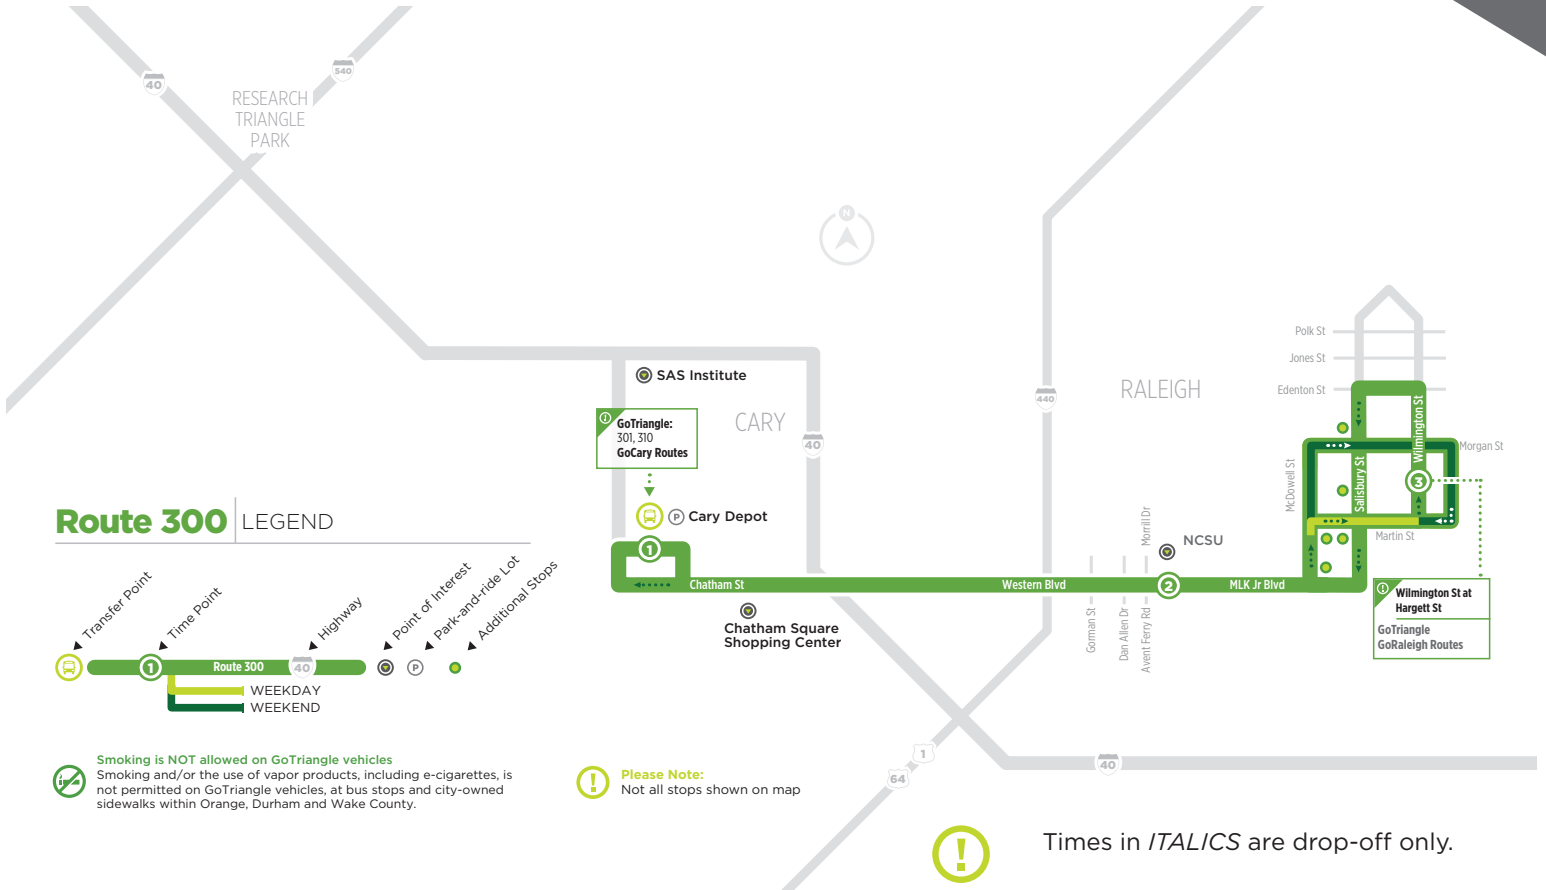

ROUTE 300

EFFECTIVE JUNE 2021

Route 300 LEGEND

Smoking is NOT allowed on GoTriangle vehicles
Smoking and/or the use of vapor products, including e-cigarettes, is not permitted on GoTriangle vehicles, at bus stops and city-owned sidewalks within Orange, Durham and Wake County.

Please Note:
Not all stops shown on map

Times in *ITALICS* are drop-off only.

Route 300 drops off on Wilmington St. at Martin St instead of entering GoRaleigh Station at these times.

ROUTE 300

Monday - Friday Service

Saturday & Sunday Service

These routes are operated through a partnership with "GoCary"

SATURDAY

CARY to RALEIGH

7:00 AM	7:14 AM	7:25 AM
7:30 AM	7:44 AM	7:55 AM
8:00 AM	8:14 AM	8:25 AM
8:30 AM	8:44 AM	8:55 AM
9:00 AM	9:14 AM	9:25 AM
9:30 AM	9:44 AM	9:55 AM
10:00 AM	10:14 AM	10:25 AM
10:30 AM	10:44 AM	10:55 AM
11:00 AM	11:14 AM	11:25 AM
11:30 AM	11:44 AM	11:55 AM
12:00 PM	12:14 PM	12:25 PM
12:30 PM	12:44 PM	12:55 PM
1:00 PM	1:14 PM	1:25 PM
1:30 PM	1:44 PM	1:55 PM
2:00 PM	2:14 PM	2:25 PM
2:30 PM	2:44 PM	2:55 PM
3:00 PM	3:14 PM	3:25 PM
3:30 PM	3:44 PM	3:55 PM
4:00 PM	4:14 PM	4:25 PM
4:30 PM	4:44 PM	4:55 PM
5:00 PM	5:14 PM	5:25 PM
5:30 PM	5:44 PM	5:55 PM
6:00 PM	6:14 PM	6:25 PM
7:00 PM	7:14 PM	7:25 PM
8:00 PM	8:14 PM	8:25 PM
9:00 PM	9:14 PM	9:25 PM

RALEIGH to CARY

7:30 AM	7:39 AM	7:55 AM
8:30 AM	8:39 AM	8:55 AM
9:30 AM	9:39 AM	9:55 AM
10:30 AM	10:39 AM	10:55 AM
11:30 AM	11:39 AM	11:55 AM
12:30 PM	12:39 PM	12:55 PM
1:30 PM	1:39 PM	1:55 PM
2:30 PM	2:39 PM	2:55 PM
3:30 PM	3:39 PM	3:55 PM
4:30 PM	4:39 PM	4:55 PM
5:30 PM	5:39 PM	5:55 PM
6:30 PM	6:39 PM	6:55 PM
7:30 PM	7:39 PM	7:55 PM
8:30 PM	8:39 PM	8:55 PM