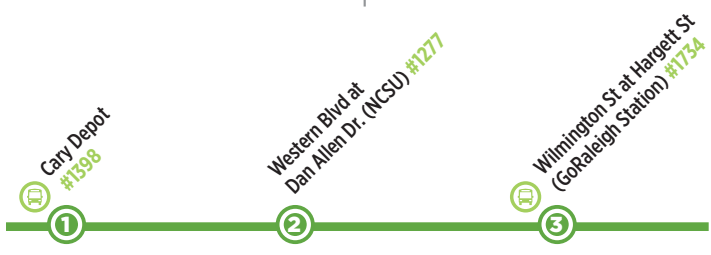

ROUTE 300

EFFECTIVE NOVEMBER 21, 2021

Times in *ITALICS* are drop-off only.

Route 300 drops off on Wilmington St. at Martin St instead of entering GoRaleigh Station at these times.

ROUTE 300 Monday - Friday Service

CARY to RALEIGH

6:00 AM	6:10 AM	6:25 AM
6:30 AM	6:40 AM	6:55 AM
7:00 AM	7:10 AM	7:25 AM
7:30 AM	7:40 AM	7:55 AM
8:00 AM	8:10 AM	8:25 AM
8:30 AM	8:40 AM	8:55 AM
9:00 AM	9:10 AM	9:25 AM
9:30 AM	9:40 AM	9:55 AM
10:00 AM	10:10 AM	10:25 AM
10:30 AM	10:40 AM	10:55 AM
11:00 AM	11:10 AM	11:25 AM
11:30 AM	11:40 AM	11:55 AM
12:00 PM	12:10 PM	12:25 PM
12:30 PM	12:40 PM	12:55 PM
1:00 PM	1:10 PM	1:25 PM
1:30 PM	1:40 PM	1:55 PM
2:00 PM	2:10 PM	2:25 PM
2:30 PM	2:40 PM	2:55 PM
3:00 PM	3:10 PM	3:25 PM
3:30 PM	3:40 PM	3:55 PM
4:00 PM	4:10 PM	4:25 PM
4:30 PM	4:40 PM	4:55 PM
5:00 PM	5:10 PM	5:25 PM
5:30 PM	5:40 PM	5:55 PM
6:00 PM	6:10 PM	6:25 PM
7:00 PM	7:10 PM	7:25 PM
8:00 PM	8:10 PM	8:25 PM
9:00 PM	9:10 PM	9:25 PM
9:00 PM	9:10 PM	9:25 PM

RALEIGH to CARY

7:30 AM	7:39 AM	7:55 AM
8:30 AM	8:39 AM	8:55 AM
9:30 AM	9:39 AM	9:55 AM
10:30 AM	10:39 AM	10:55 AM
11:30 AM	11:39 AM	11:55 AM
12:30 PM	12:39 PM	12:55 PM
1:30 PM	1:39 PM	1:55 PM
2:30 PM	2:39 PM	2:55 PM
3:30 PM	3:39 PM	3:55 PM
4:30 PM	4:39 PM	4:55 PM
5:30 PM	5:39 PM	5:55 PM
6:30 PM	6:39 PM	6:55 PM
7:30 PM	7:39 PM	7:55 PM
8:30 PM	8:39 PM	8:55 PM