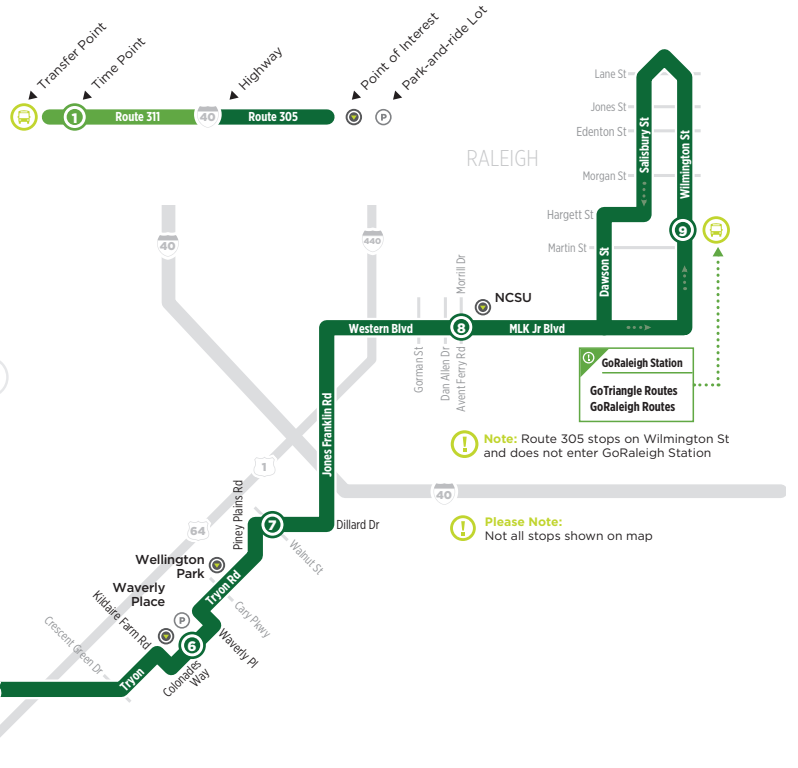

ROUTE 305

EFFECTIVE JAN. 7, 2019

Route 311 & 305 LEGEND

APEX to CARY to RALEIGH

6:10 am	6:17 am	6:23 am	6:33 am	6:47 am
7:10 am	7:19 am	7:26 am	7:39 am	7:53 am
7:40 am	7:50 am	7:58 am	8:16 am	8:30 am
8:50 am	9:00 am	9:07 am	9:20 am	9:30 am
4:15 pm	4:25 pm	4:33 pm	4:51 pm	5:02 pm
5:00 pm	5:13 pm	5:21 pm	5:39 pm	5:50 pm
6:05 pm	6:17 pm	6:26 pm	6:41 pm	6:53 pm

RALEIGH to CARY to APEX

6:47 am	7:02 am	7:17 am	7:24 am	7:35 am
7:53 am	8:08 am	8:24 am	8:31 am	8:45 am
8:30 am	8:45 am	8:59 am	9:05 am	9:13 am
9:30 am	9:42 am	9:54 am		
4:00 pm	4:16 pm	4:32 pm	4:39 pm	4:55 pm
5:05 pm	5:26 pm	5:43 pm	5:50 pm	6:01 pm
5:50 pm	6:06 pm	6:21 pm	6:28 pm	6:39 pm
6:57 pm	7:10 pm	7:23 pm	7:29 pm	7:39 pm