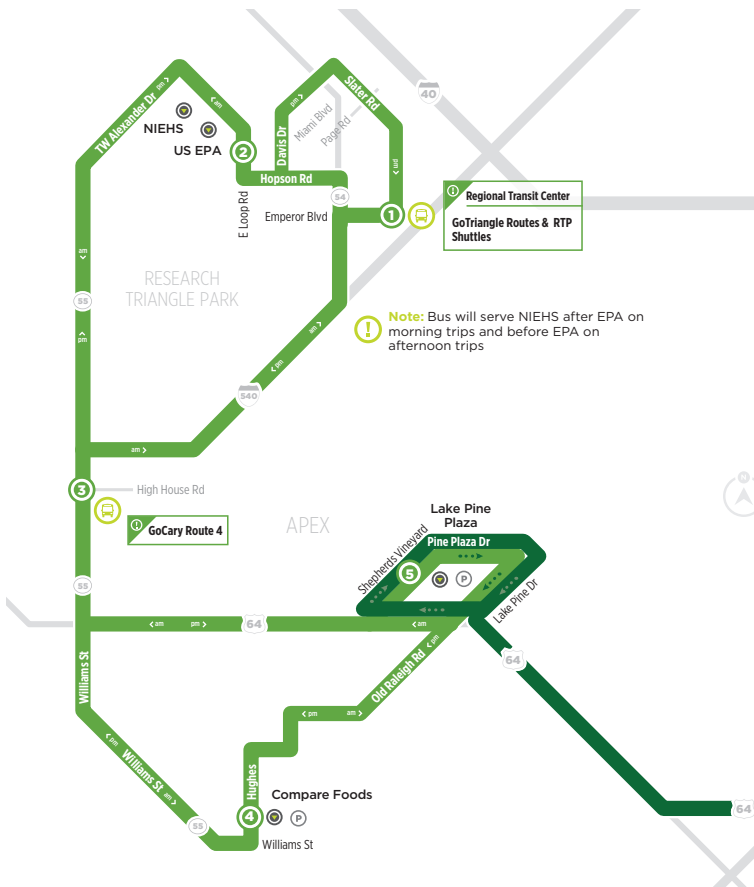

ROUTE 305

EFFECTIVE JAN. 7, 2019

Route 311 & 305 LEGEND

APEX to CARY to RALEIGH

6:10 am	6:17 am	6:23 am	6:33 am	6:47 am
7:10 am	7:19 am	7:26 am	7:39 am	7:53 am
7:40 am	7:50 am	7:58 am	8:16 am	8:30 am
8:50 am	9:00 am	9:07 am	9:20 am	9:30 am
4:15 pm	4:25 pm	4:33 pm	4:51 pm	5:02 pm
5:00 pm	5:13 pm	5:21 pm	5:39 pm	5:50 pm
6:05 pm	6:17 pm	6:26 pm	6:41 pm	6:53 pm

RALEIGH to CARY to APEX

6:47 am	7:02 am	7:17 am	7:24 am	7:35 am
7:53 am	8:08 am	8:24 am	8:31 am	8:45 am
8:30 am	8:45 am	8:59 am	9:05 am	9:13 am
9:30 am	9:42 am	9:54 am		
4:00 pm	4:16 pm	4:32 pm	4:39 pm	4:55 pm
5:05 pm	5:26 pm	5:43 pm	5:50 pm	6:01 pm
5:50 pm	6:06 pm	6:21 pm	6:28 pm	6:39 pm
6:57 pm	7:10 pm	7:23 pm	7:29 pm	7:39 pm